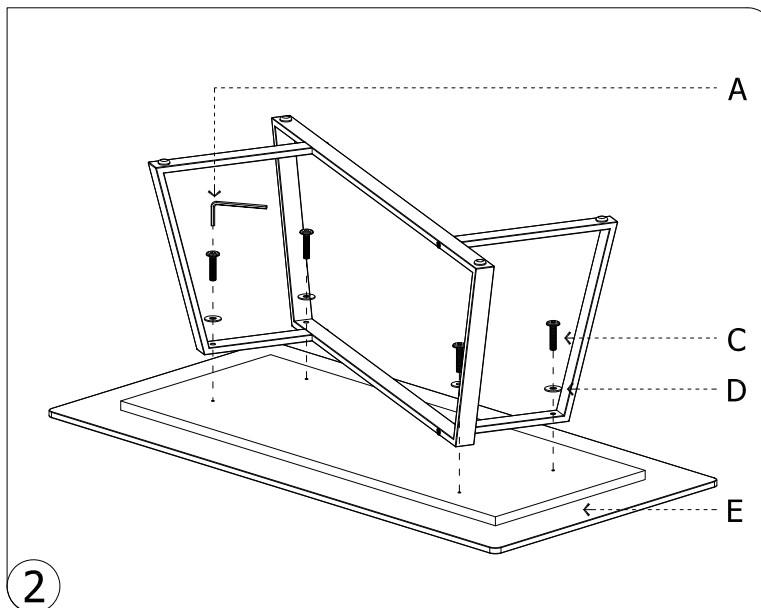

# Odin Coffee Table Assembly Instructions

No.	Part	Pcs
A	 N4	1
B	 M6*50mm	4
C	 M6*25mm	4
D	 ø16*T1.5mm	4
E		1
F		1
G		2

**Maintenance and Care**  
Wipe with a cloth dampened with diluted detergent.  
Wipe with a clean cloth.