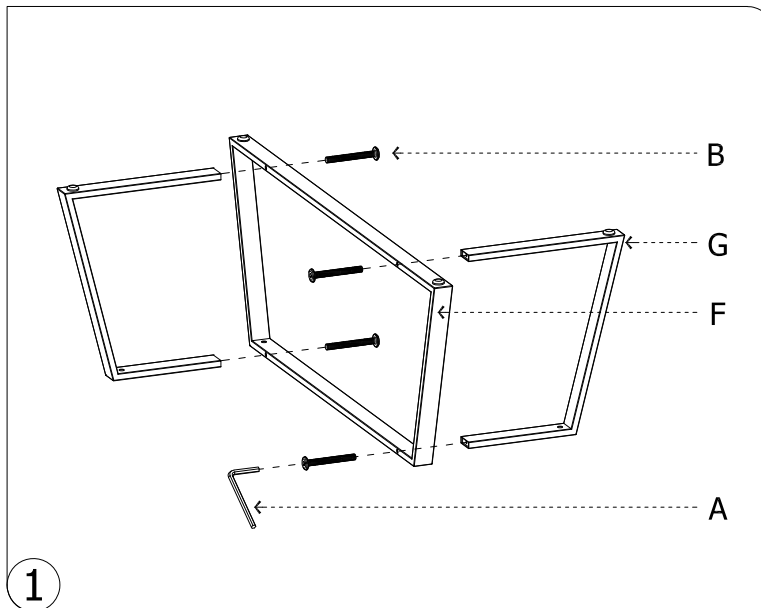

# Odin Coffee Table Assembly Instructions

No.	Part	Pcs
A	 N4	1
B	 M6*50mm	4
C	 M6*25mm	4
D	 ø16*T1.5mm	4
E		1
F		1
G		2

**Maintenance and Care**  
Wipe with a cloth dampened with diluted detergent.  
Wipe with a clean cloth.