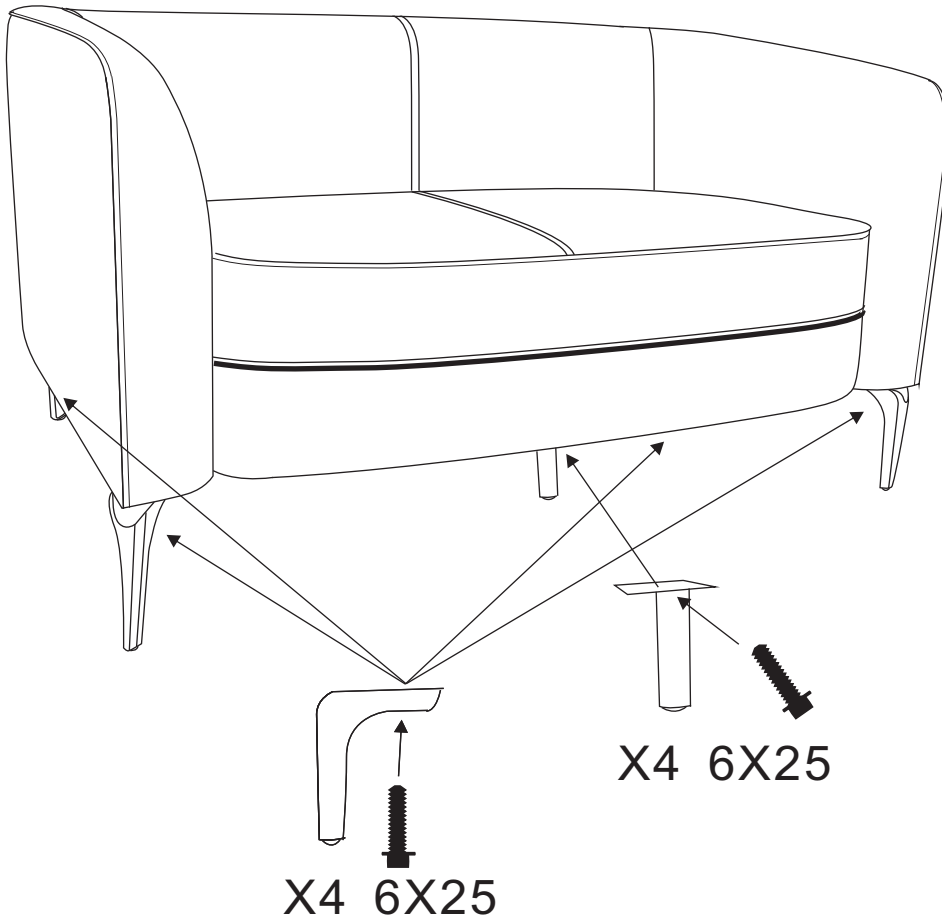

OLIVINE 2/3 SEATER

A

(1)

CHAIR CARE

- *Clean regularly and gently.
- *Use leather cleaner where leather is applicable.
- *Use wet towel where is applicable
- *Test on concealed before proceeding.

WARNING

- *Do not use this chair unless all bolts/knob are tightened and this chair is assembled firmly and properly
- *This chair is for one person to sit on. Do not stand on the chair.
- *Only trained personnel replace or repair cylinder.
- *Failure to follow these warnings could result in serious injury.