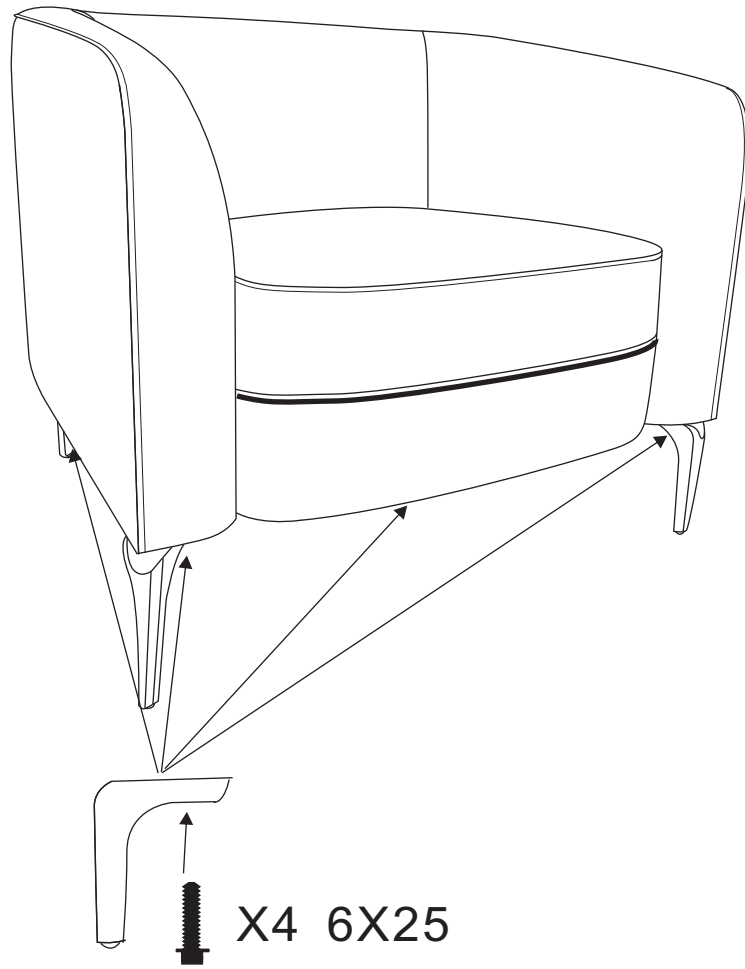

OLIVINE 1 SEATER

A

(1)

CHAIR CARE

- *Clean regularly and gently.
- *Use leather cleaner where leather is applicable.
- *Use wet towel where is applicable
- *Test on concealed before proceeding.

WARNING

- *Do not use this chair unless all bolts/knob are tightened and this chair is assembled firmly and properly
- *This chair is for one person to sit on. Do not stand on the chair.
- *Only trained personnel replace or repair cylinder.
- *Failure to follow these warnings could result in serious injury.