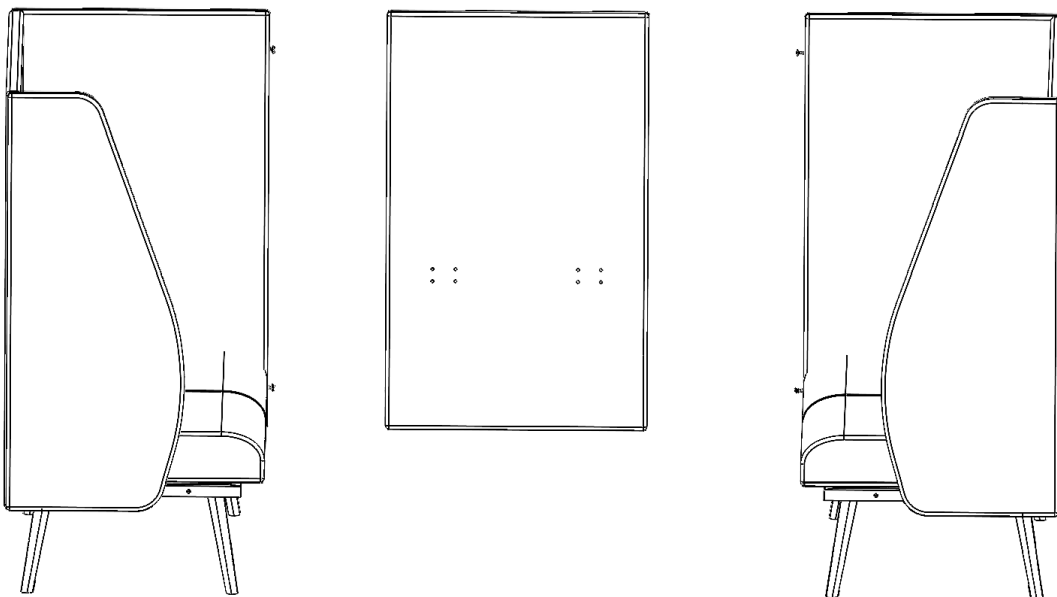

# Willow 4-Seater Lounge

Assembly Instructions

No.	Name	Qty
1	Middle Screen	1
2	Fixed Film	2
3	M8*16	8
4	Table	1
5	Table Rack	1