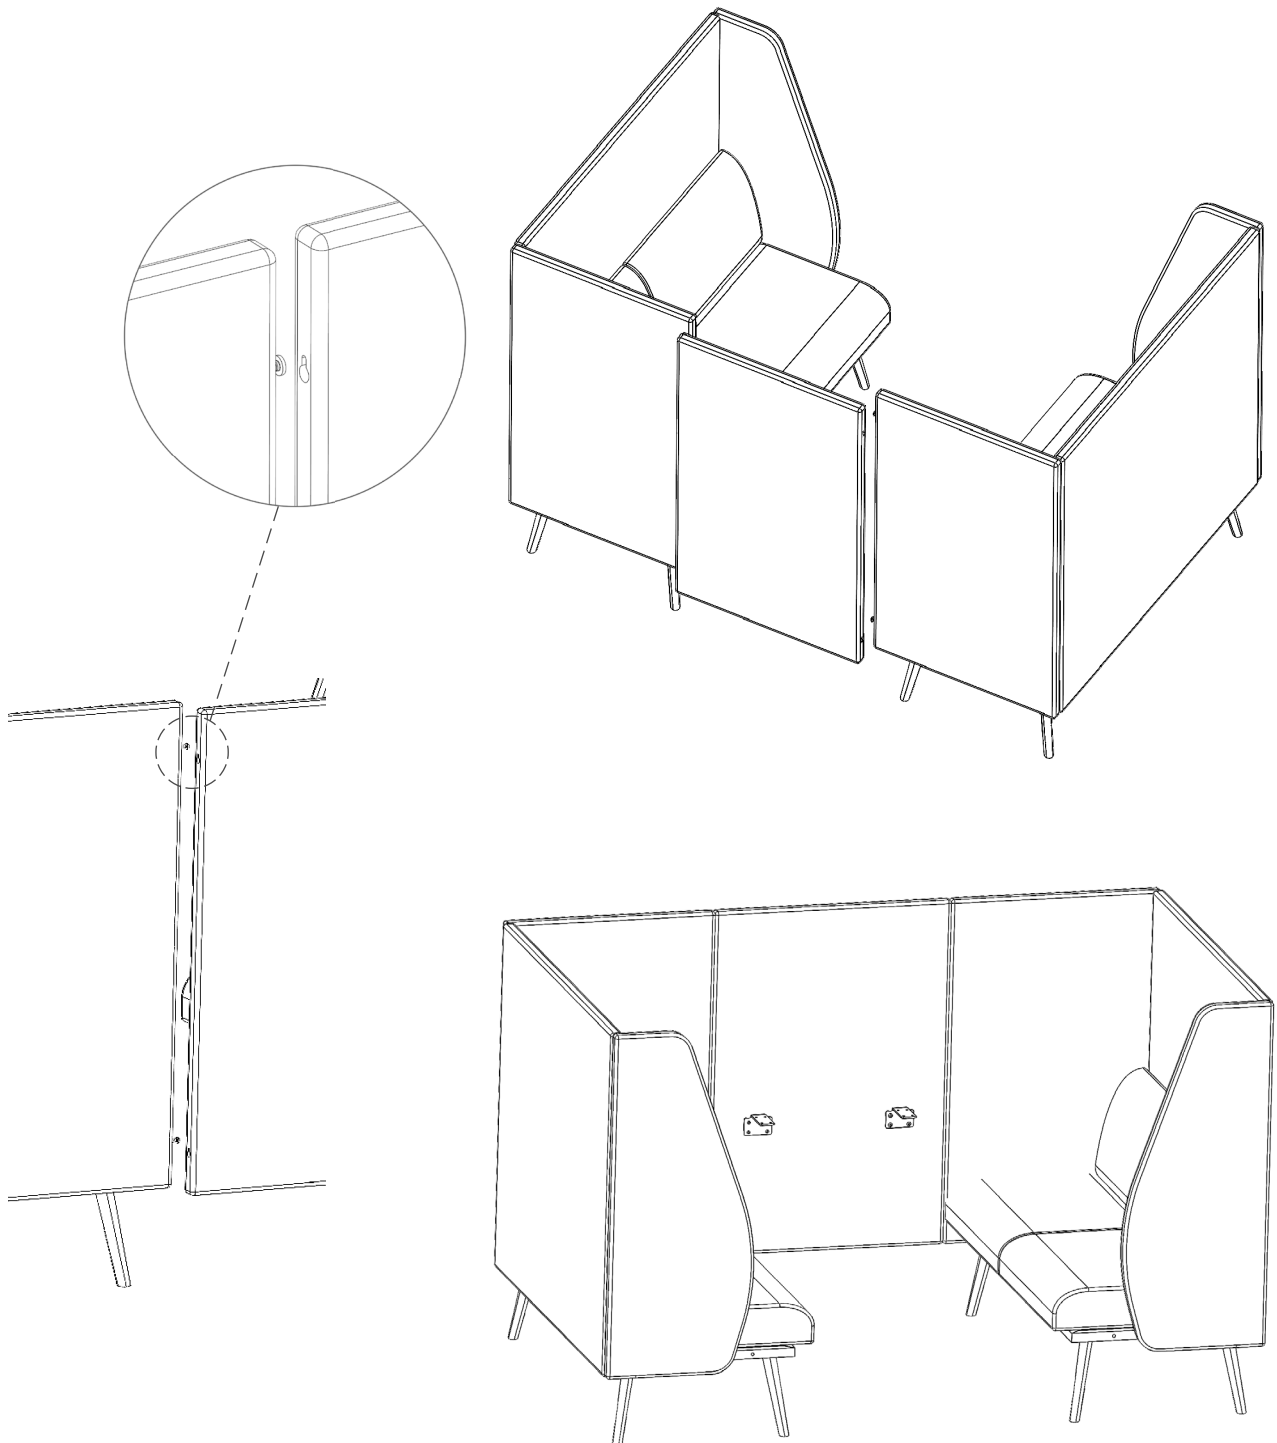

Willow 4-Seater Lounge

Assembly Instructions

STEP 1:

Combine the three modules of A, B and C.

Note: The screws need to be fixed against the keyhole.