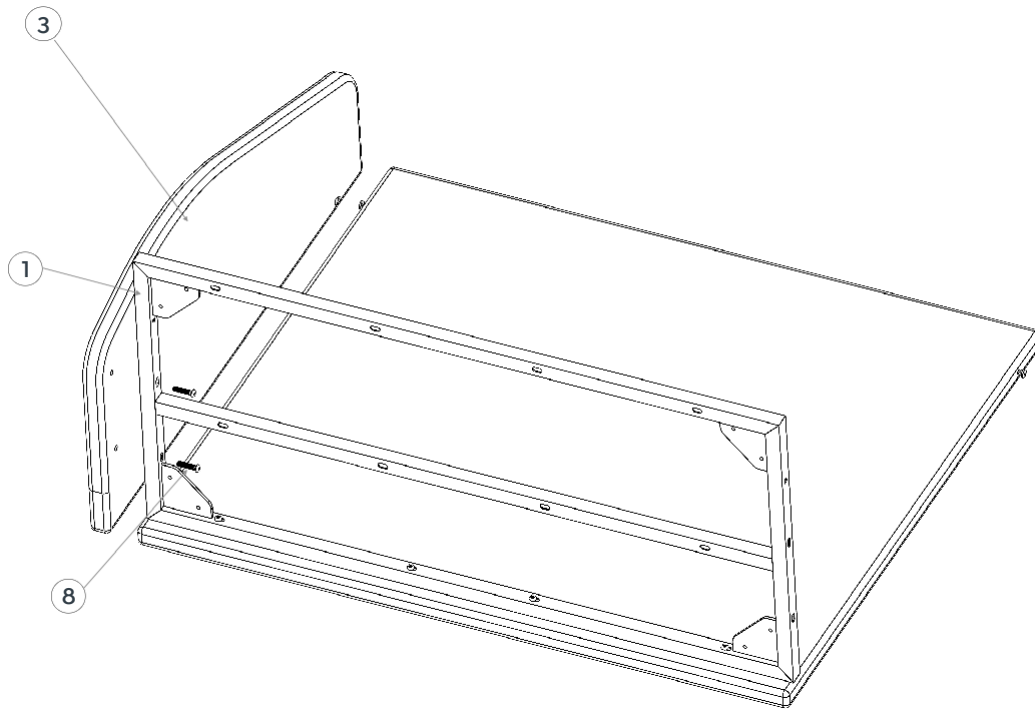

Willow 4-Seater Lounge

Assembly Instructions

STEP 3:

Assemble the sofa frame and sofa cushion.