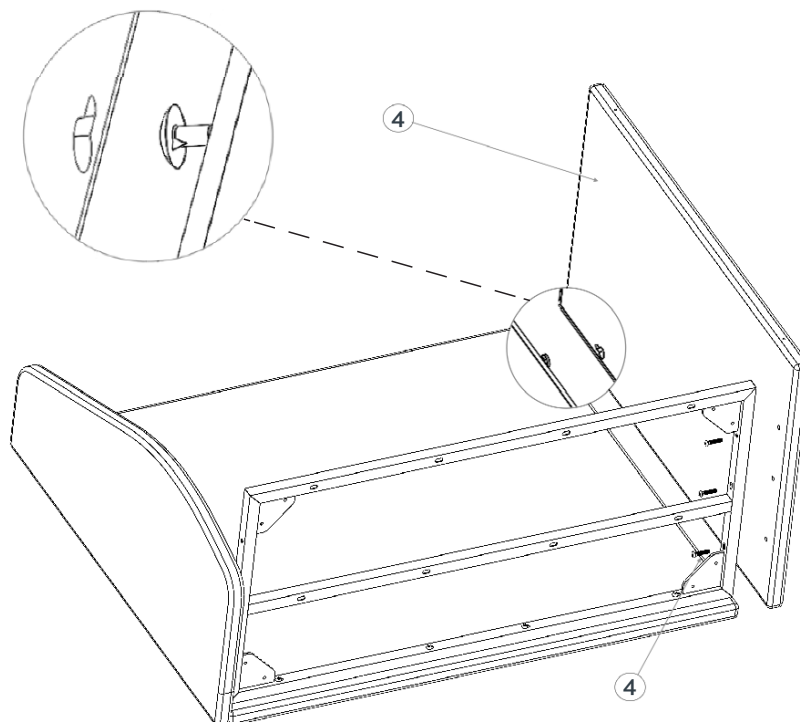

STEP 4:

Assemble right screen to sofa frame using M8*55.
Note: Attach the keyhole first on right screen.