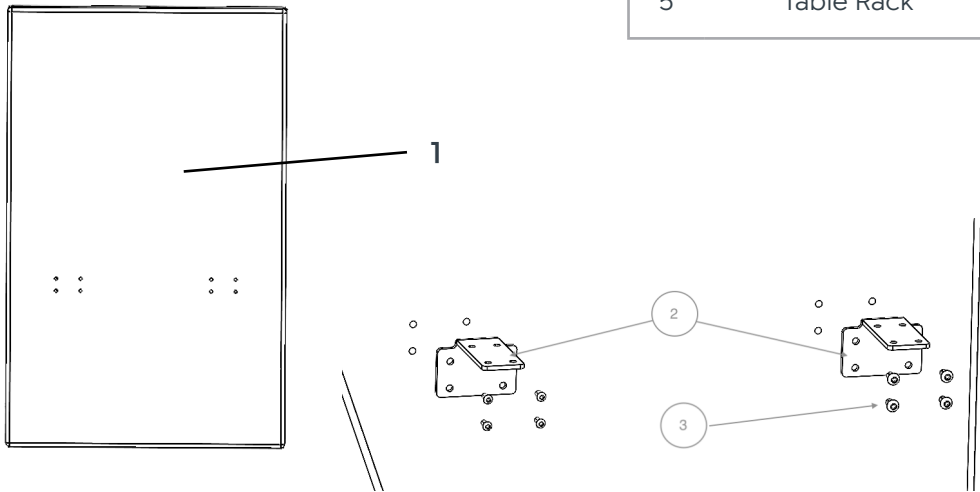

# Willow 4-Seater Lounge

Assembly Instructions

No.	Name	Qty
1	Middle Screen	1
2	Fixed Film	2
3	M8*16	8
4	Table	1
5	Table Rack	1