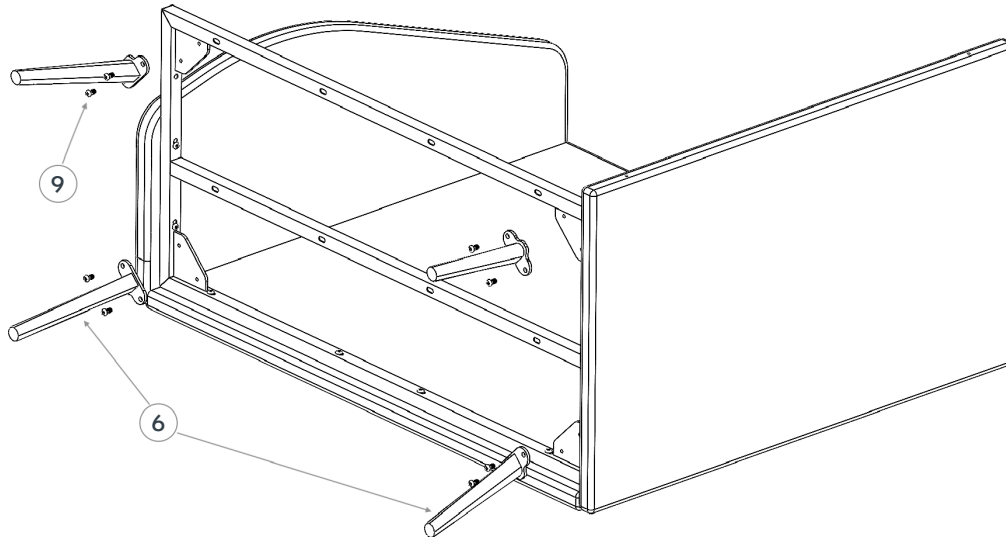

Willow 4-Seater Lounge

Assembly Instructions

STEP 5:

Use M8*16 to assemble the sofa legs to the sofa frame.