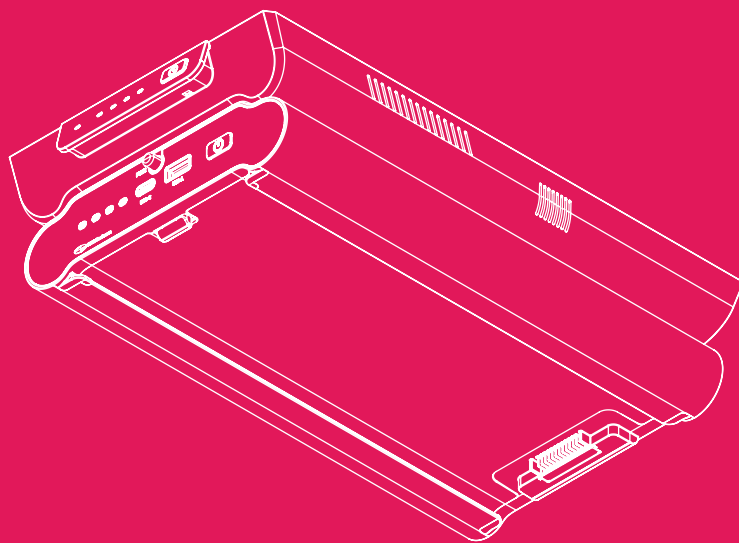

Powering Flexible Spaces

Freedom FR210 Series

Taking Portable Power to the Next Level

FR210 allows you to design flexible furniture to meet the demands for the future of work. It provides the solution to enable the supply of power anywhere, anytime, without the limitations of needing to core a floor and be tethered to electrical cables in floor boxes or grommets.

Flip/Training Tables

Multifunction Areas or Training Rooms require moveable flip tables that can be designed with maximum flexibility. The FR210 enables the added benefit of supplying portable power to these tables without the worry of running cables to power sockets or floor boxes which in turn helps you design the flexible furniture you've always wanted.