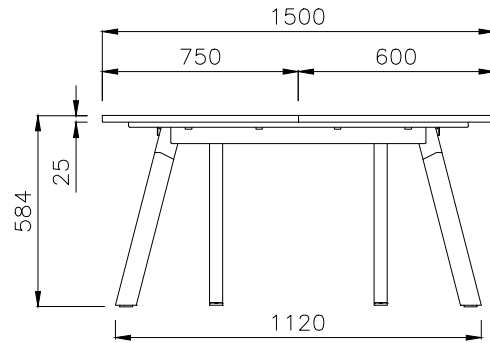

TOP VIEW

SIDE VIEW

ISOMETRIC VIEW

FRONT VIEW

PRODUCT CODE:

ST-IND157-8

ASSEMBLED SIZE:

6000 x 1500 x 730

REMARKS:

LN-LE1 5+ST-IND-LS-E1 5+ST-AB1 218