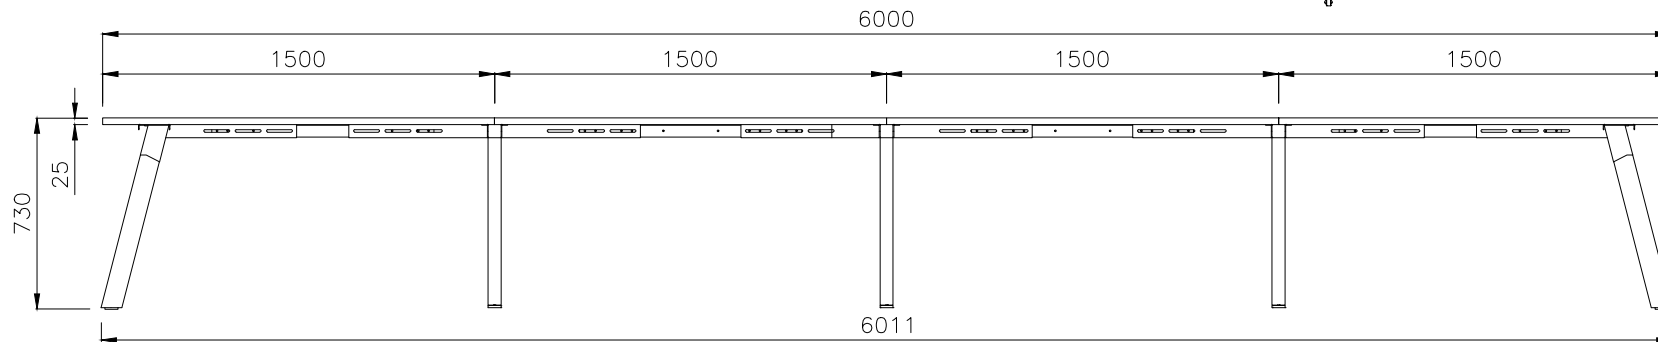

TOP VIEW

SIDE VIEW

ISOMETRIC VIEW

FRONT VIEW

PRODUCT CODE:

ST-IND157-8

ASSEMBLED SIZE:

6000 x 1500 x 730