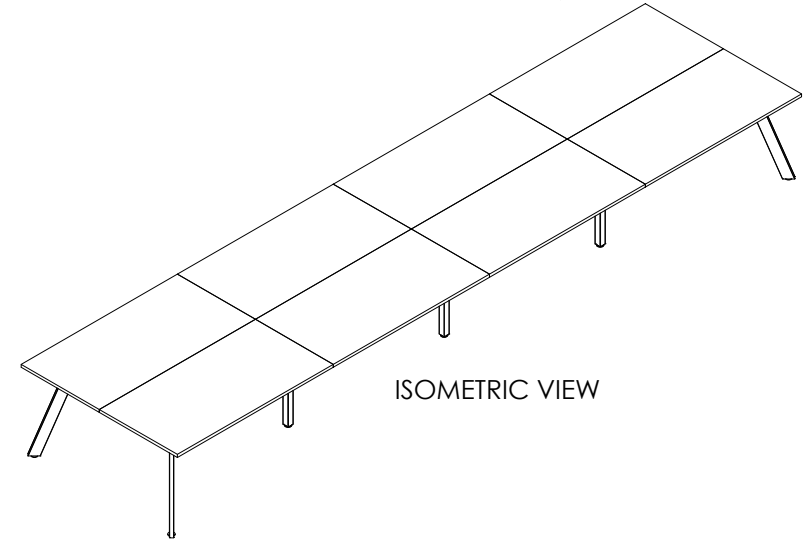

TOP VIEW

SIDE VIEW

ISOMETRIC VIEW

FRONT VIEW

PRODUCT CODE:

ST-IND157-8

ASSEMBLED SIZE:

6000 x 1500 x 730