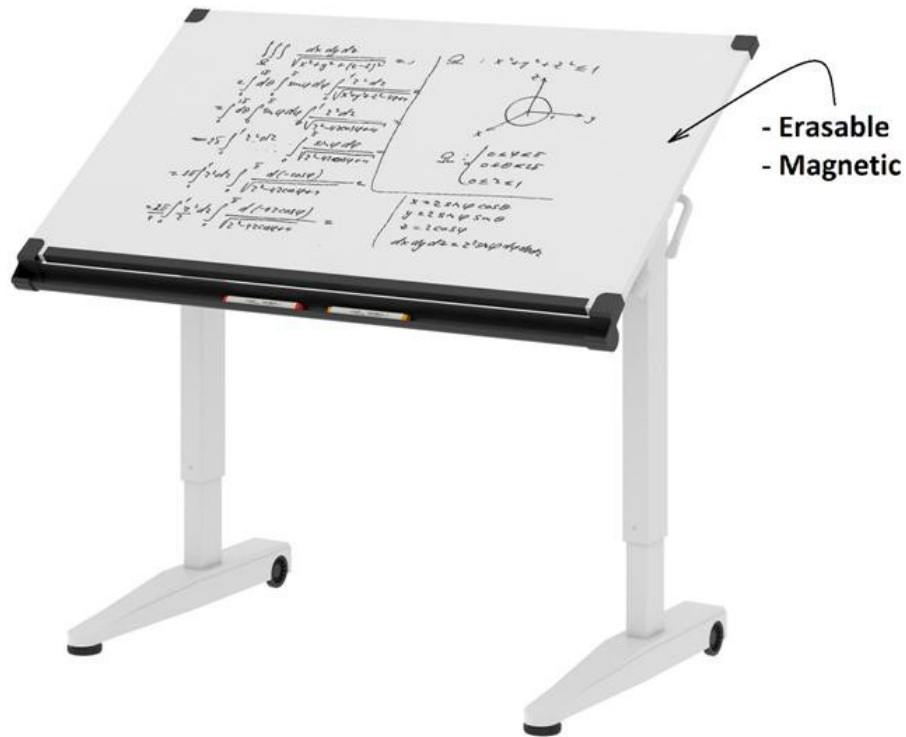

BDO Furniture Group
"MAKING FURNITURE EASY"

Pneumatic Height Adjustable Flip Drawing Table

Code: GOPJJ-GT-DW-1-ABWH

PRODUCT DATA SPECIFICATION

GOP Code	GOPJJ-GT-DW-1-ABWH
Material	Steel/MDF
Colour	White
Overall Size	W1200*D680*H770-1180mm
Top Size	W1200*D680mm
Loading Capacity	Static Bearing Capacity 100kgs Dynamic Bearing Capacity 5-10kgs
Packing	Box 1 – W1290*D750*H80mm, 12kgs Box 2 – W1070*D400*H150mm, 25kgs
Assembly Required	Yes
Warranty	3 Years