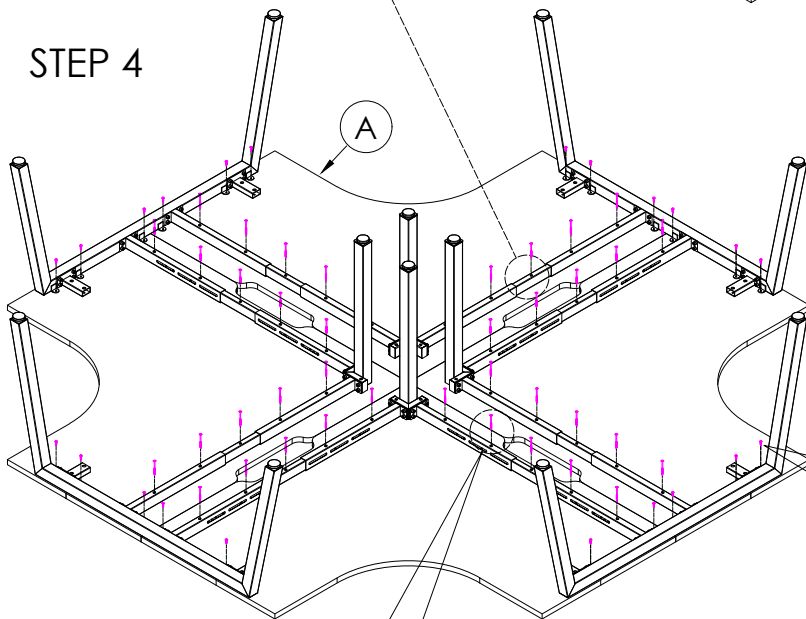

A	VARIOUS SIZES  DESKTOP	x4	C	 AN-LE15	x4	D	M6 x 20mm  BUTTON HEAD ALLEN BOLT	x32
B	ST-AB1218  ADJUSTABLE BEAM	x8				E	70mm  CHIPBOARD SCREW	x40
F	100mm x 50mm  BRACKET	x8	G	 3mm SPACER	x8	H	25mm  CHIPBOARD SCREW	x24
I	 ST-WSCL	x4						

STEP 1

STEP 2

CAUTION:
HEAVY

2 PERSON HEAVY
ASSEMBLY

 **bdo furniture**

PRODUCT CODE:
AN-WSX157-4
ASSEMBLY INSTRUCTION-PART1
ASSEMBLED SIZE:
1500L x 1500D x 730H

REMARKS:
WST15157 + AN-LE15 + ST-AB1218 + ST-WSCL

STEP 3

G E

STEP 4

A

D

32X

24X

H