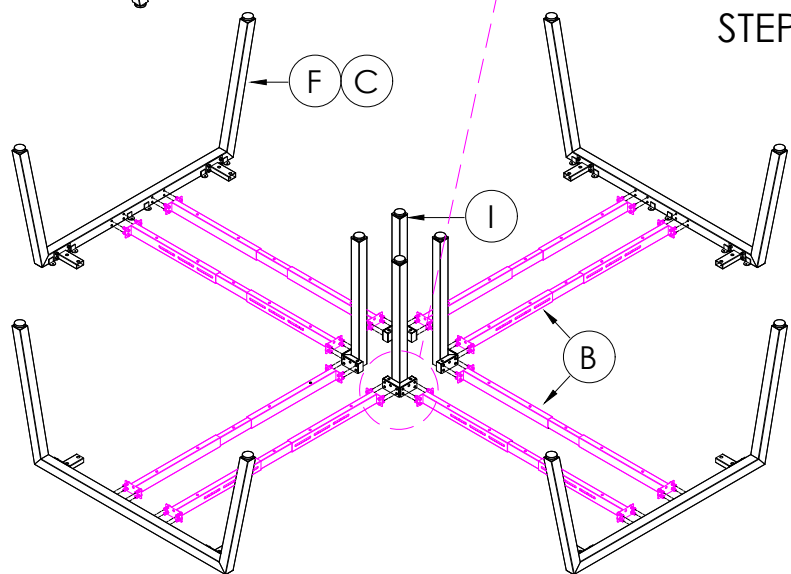

A	VARIOUS SIZES  DESKTOP	x4	C	 AN-LE15	x4	D	M6 x 20mm  BUTTON HEAD ALLEN BOLT	x32
B	ST-AB1218  ADJUSTABLE BEAM	x8				E	70mm  CHIPBOARD SCREW	x40
F	100mm x 50mm  BRACKET	x8	G	 3mm SPACER	x8	H	25mm  CHIPBOARD SCREW	x24
I	 ST-WSCL	x4						

STEP 1

STEP 2

CAUTION:
HEAVY

2 PERSON HEAVY
ASSEMBLY

 **bdo furniture**

PRODUCT CODE:
AN-WSX157-4
ASSEMBLY INSTRUCTION-PART1
ASSEMBLED SIZE:
1500L x 1500D x 730H

REMARKS:
WST15157 + AN-LE15 + ST-AB1218 + ST-WSCL

STEP 3

G E

STEP 4

A

D

32X

24X

H

FINAL

40X

E

CAUTION:
HEAVY

2 PERSON HEAVY
ASSEMBLY

 **bdo furniture**

PRODUCT CODE:
AN-WSX157-4
ASSEMBLY INSTRUCTION-PART 2
ASSEMBLED SIZE:
1500L x 1500D x 730H

REMARKS:
WST15157 + AN-LE15 + ST-AB1218 + ST-WSCL