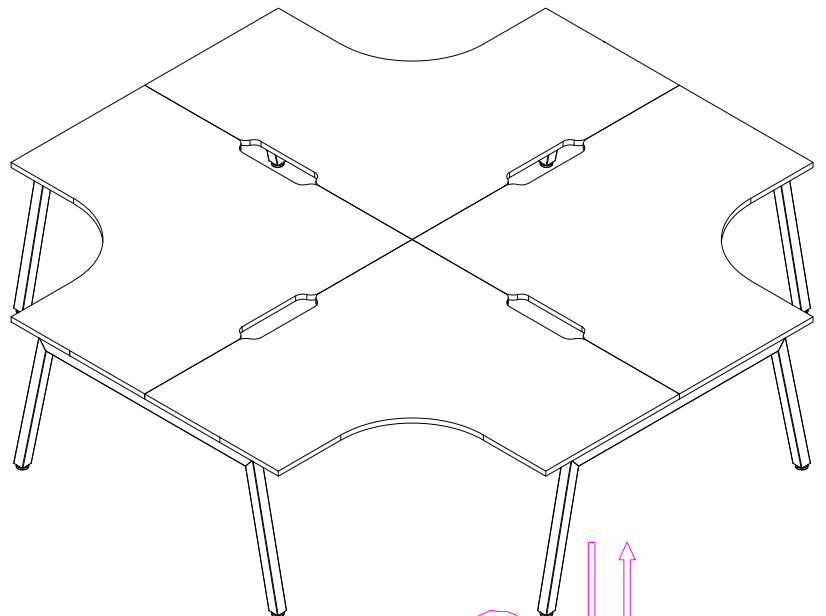

CAUTION:
HEAVY

2 PERSON HEAVY
ASSEMBLY

bdo furniture

PRODUCT CODE:
AN-WSX157-4
ASSEMBLY INSTRUCTION-PART 2
ASSEMBLED SIZE:
1500L x 1500D x 730H

REMARKS:
WST15157 + AN-LE15 + ST-AB1218 + ST-WSCL