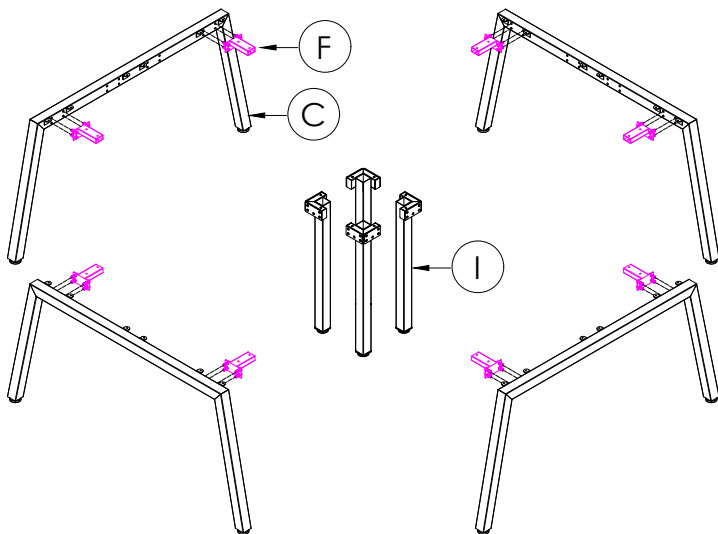

A	VARIOUS SIZES  DESKTOP	x4	C	 AN-LE15	x4	D	M6 x 20mm  BUTTON HEAD ALLEN BOLT	x32
B	ST-AB1218  ADJUSTABLE BEAM	x8				E	70mm  CHIPBOARD SCREW	x40
F	100mm x 50mm  BRACKET	x8	G	 3mm SPACER	x8	H	25mm  CHIPBOARD SCREW	x24
I	 ST-WSCL	x4						

STEP 1

STEP 2

CAUTION:
HEAVY

2 PERSON HEAVY
ASSEMBLY

 **bdo furniture**

PRODUCT CODE:
AN-WSX157-4
ASSEMBLY INSTRUCTION-PART1
ASSEMBLED SIZE:
1500L x 1500D x 730H

REMARKS:
WST15157 + AN-LE15 + ST-AB1218 + ST-WSCL

STEP 3

G E

STEP 4

A

D

32X

24X

H

FINAL

40X

E

CAUTION:
HEAVY

2 PERSON HEAVY
ASSEMBLY

 **bdo furniture**

PRODUCT CODE:
AN-WSX157-4
ASSEMBLY INSTRUCTION-PART 2
ASSEMBLED SIZE:
1500L x 1500D x 730H

REMARKS:
WST15157 + AN-LE15 + ST-AB1218 + ST-WSCL