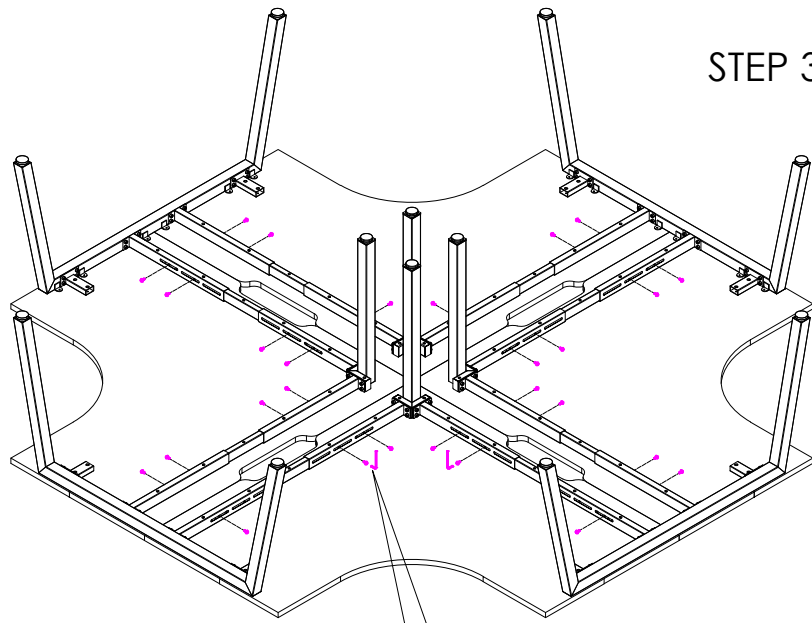

A	VARIOUS SIZES  DESKTOP	x4	C	 AN-LE15	x4	D	M6 x 20mm  BUTTON HEAD ALLEN BOLT	x32
B	ST-AB1218  ADJUSTABLE BEAM	x8				E	70mm  CHIPBOARD SCREW	x40
F	100mm x 50mm  BRACKET	x8	G	 3mm SPACER	x8	H	25mm  CHIPBOARD SCREW	x24
I	 ST-WSCL	x4						

STEP 1

STEP 2

CAUTION:
HEAVY

2 PERSON HEAVY
ASSEMBLY

 **bdo furniture**

PRODUCT CODE:
AN-WSX157-4
ASSEMBLY INSTRUCTION-PART1
ASSEMBLED SIZE:
1500L x 1500D x 730H

REMARKS:
WST15157 + AN-LE15 + ST-AB1218 + ST-WSCL

STEP 3

G E

STEP 4

A

D

32X

24X

H