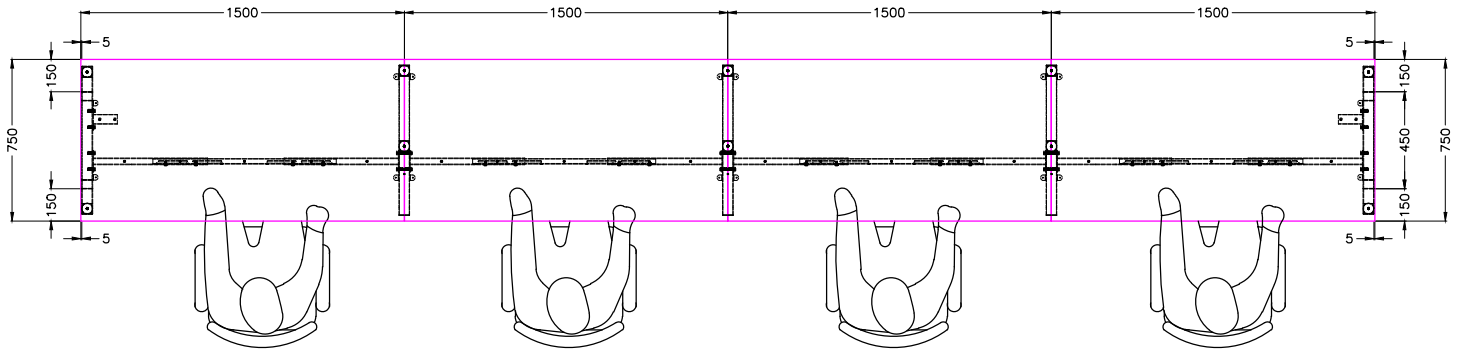

A	VARIOUS SIZES  DESKTOP	x3	C	 2x AN-LE75	x1	D	M6 x 20mm  BUTTON HEAD ALLEN BOLT	x16
B	ST-AB1218  ADJUSTABLE BEAM	x4	G	 3mm SPACER	x4	E	70mm  CHIPBOARD SCREW	x20
F	100mm x 50mm  BRACKET	x2	H	 CHIPBOARD SCREW	x16			
I	 ST-INSS	x3						

STEP 1

STEP 2

CAUTION:  
HEAVY

2 PERSON HEAVY  
ASSEMBLY

PRODUCT CODE:  
AN-INS157-4  
ASSEMBLY INSTRUCTION-PART1  
ASSEMBLED SIZE:  
6000L x 750D x 730H

REMARKS:  
AN-LE75 + ST-AB1218

STEP 3

STEP 4

FINAL

CAUTION:  
HEAVY

2 PERSON HEAVY  
ASSEMBLY

 bdo furniture

PRODUCT CODE:  
AN-INS157-4  
ASSEMBLY INSTRUCTION-PART 2

ASSEMBLED SIZE:  
6000L x 750D x 730H

REMARKS:  
AN-LE75 + ST-AB1218