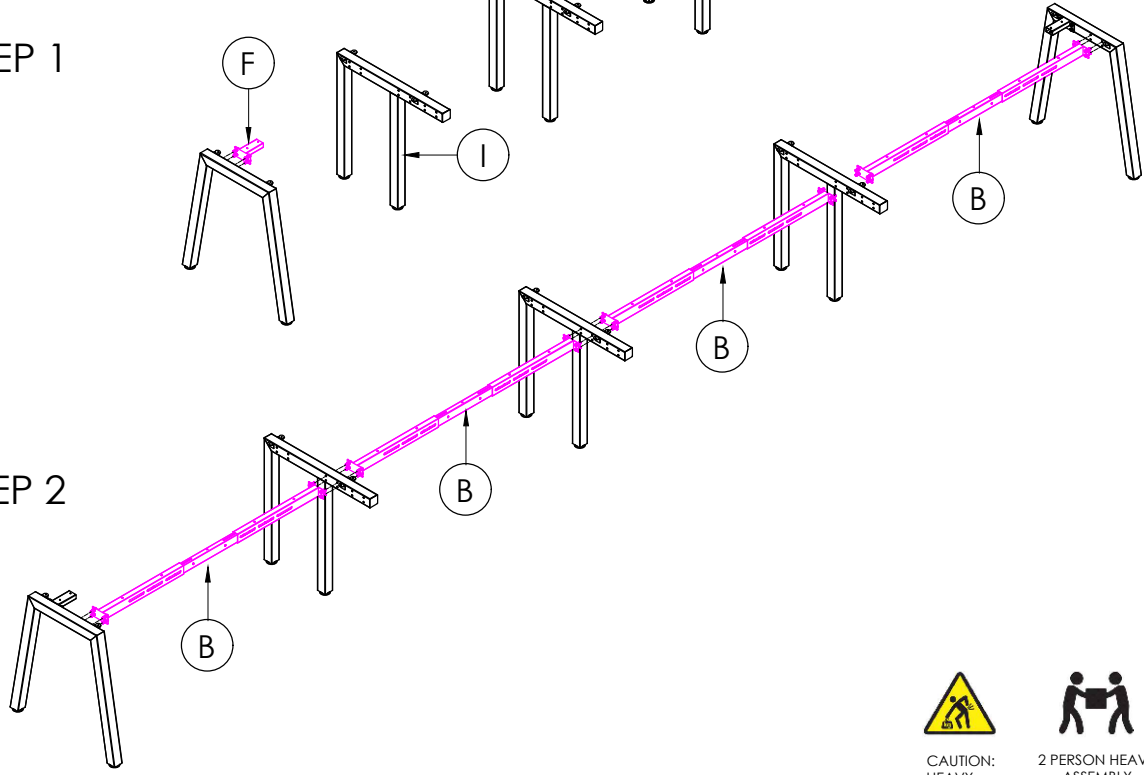

A	VARIOUS SIZES  DESKTOP	x3	C	 2x AN-LE75	x1	D	M6 x 20mm  BUTTON HEAD ALLEN BOLT	x16
B	ST-AB1218  ADJUSTABLE BEAM	x4	G	 3mm SPACER	x4	E	70mm  CHIPBOARD SCREW	x20
F	100mm x 50mm  BRACKET	x2	H	 CHIPBOARD SCREW	x16			
I	 ST-INSS	x3						

STEP 1

STEP 2

CAUTION:  
HEAVY

2 PERSON HEAVY  
ASSEMBLY

PRODUCT CODE:  
AN-INS157-4  
ASSEMBLY INSTRUCTION-PART1  
ASSEMBLED SIZE:  
6000L x 750D x 730H

REMARKS:  
AN-LE75 + ST-AB1218

STEP 3

STEP 4

FINAL

CAUTION:  
HEAVY

2 PERSON HEAVY  
ASSEMBLY

 bdo furniture

PRODUCT CODE:  
AN-INS157-4  
ASSEMBLY INSTRUCTION-PART 2

ASSEMBLED SIZE:  
6000L x 750D x 730H

REMARKS:  
AN-LE75 + ST-AB1218