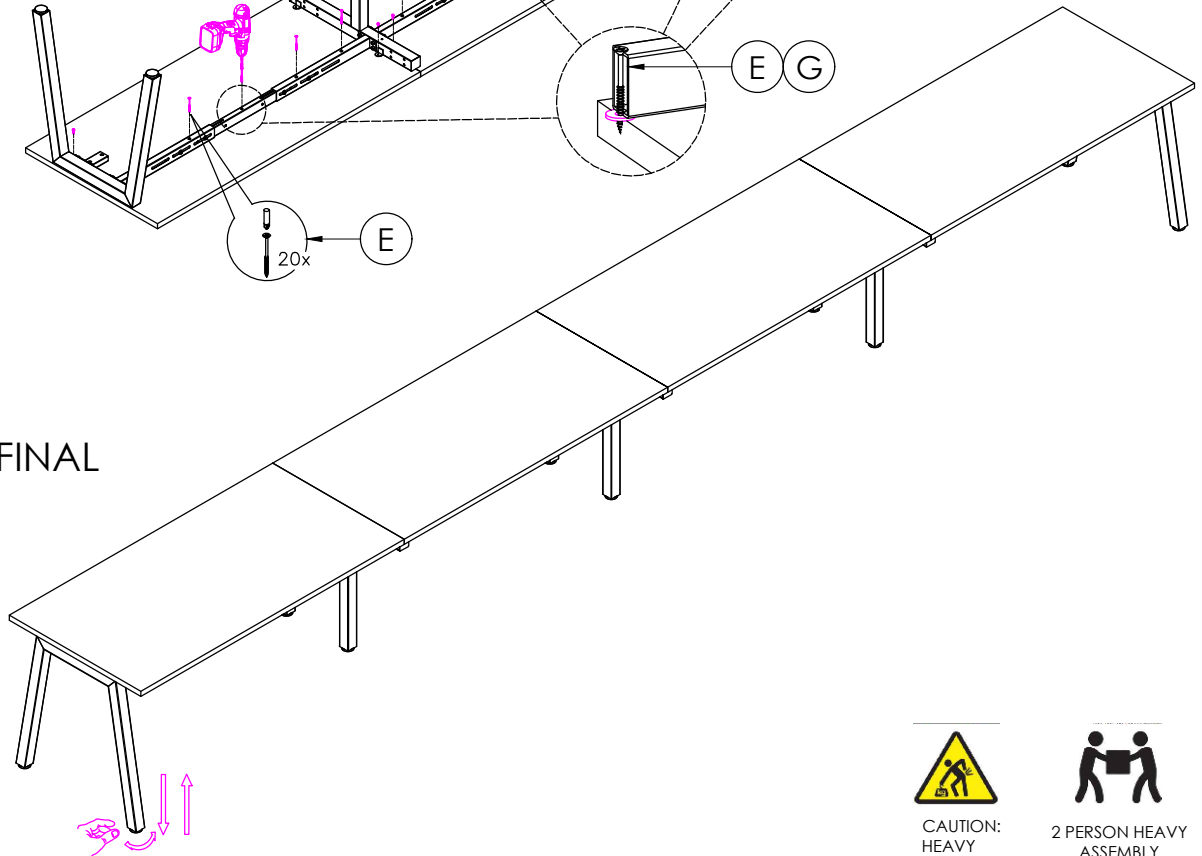

A	VARIOUS SIZES  DESKTOP	x3	C	 2x AN-LE75	x1	D	M6 x 20mm  BUTTON HEAD ALLEN BOLT	x16
B	ST-AB1218  ADJUSTABLE BEAM	x4	G	 3mm SPACER	x4	E	70mm  CHIPBOARD SCREW	x20
F	100mm x 50mm  BRACKET	x2	H	 CHIPBOARD SCREW	x16			
I	 ST-INSS	x3						

STEP 1

STEP 2

CAUTION:  
HEAVY

2 PERSON HEAVY  
ASSEMBLY

PRODUCT CODE:  
AN-INS157-4  
ASSEMBLY INSTRUCTION-PART1  
ASSEMBLED SIZE:  
6000L x 750D x 730H

REMARKS:  
AN-LE75 + ST-AB1218

STEP 3

STEP 4

FINAL

CAUTION:  
HEAVY

2 PERSON HEAVY  
ASSEMBLY

 bdo furniture

PRODUCT CODE:  
AN-INS157-4  
ASSEMBLY INSTRUCTION-PART 2

ASSEMBLED SIZE:  
6000L x 750D x 730H

REMARKS:  
AN-LE75 + ST-AB1218