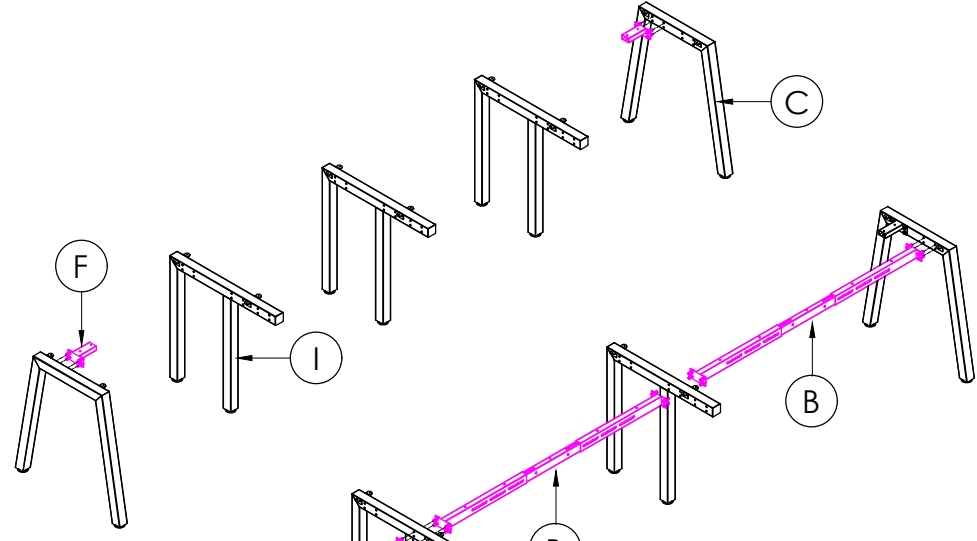

A	VARIOUS SIZES  DESKTOP	x3	C	 2x AN-LE75	x1	D	M6 x 20mm  BUTTON HEAD ALLEN BOLT	x16
B	ST-AB1218  ADJUSTABLE BEAM	x4	G	 3mm SPACER	x4	E	70mm  CHIPBOARD SCREW	x20
F	100mm x 50mm  BRACKET	x2	H	 CHIPBOARD SCREW	x16			
I	 ST-INSS	x3						

STEP 1

STEP 2

CAUTION:  
HEAVY

2 PERSON HEAVY  
ASSEMBLY

PRODUCT CODE:  
AN-INS157-4  
ASSEMBLY INSTRUCTION-PART1  
ASSEMBLED SIZE:  
6000L x 750D x 730H

REMARKS:  
AN-LE75 + ST-AB1218

STEP 3

STEP 4

FINAL

CAUTION:  
HEAVY

2 PERSON HEAVY  
ASSEMBLY

 bdo furniture

PRODUCT CODE:  
AN-INS157-4  
ASSEMBLY INSTRUCTION-PART 2

ASSEMBLED SIZE:  
6000L x 750D x 730H

REMARKS:  
AN-LE75 + ST-AB1218