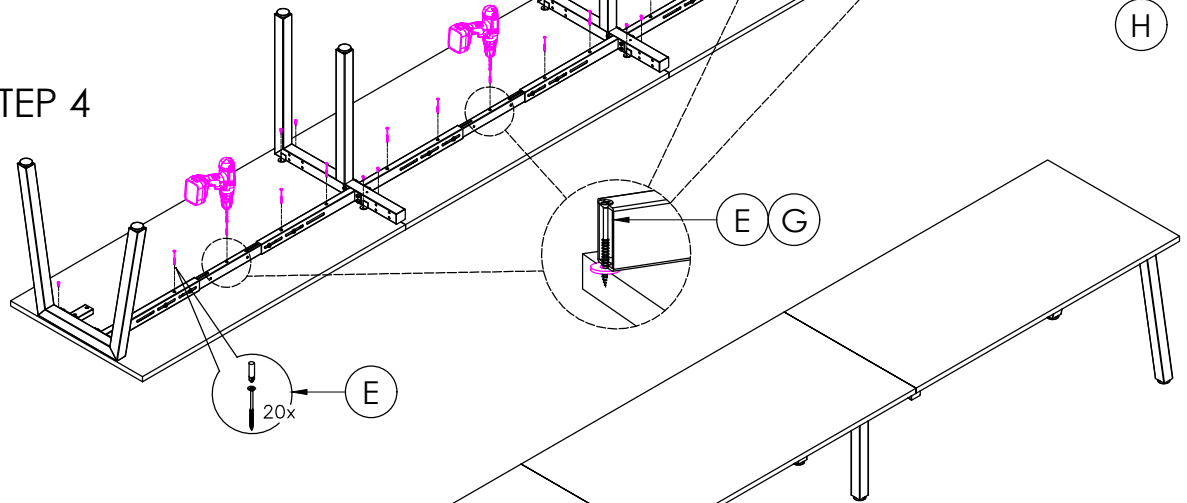

STEP 1

STEP 2

CAUTION:  
HEAVY

2 PERSON HEAVY  
ASSEMBLY

PRODUCT CODE:  
AN-INS157-4  
ASSEMBLY INSTRUCTION-PART1  
ASSEMBLED SIZE:  
6000L x 750D x 730H

REMARKS:  
AN-LE75 + ST-AB1218

STEP 3

STEP 4

FINAL

CAUTION:  
HEAVY

2 PERSON HEAVY  
ASSEMBLY

 bdo furniture

PRODUCT CODE:  
AN-INS157-4  
ASSEMBLY INSTRUCTION-PART 2

ASSEMBLED SIZE:  
6000L x 750D x 730H

REMARKS:  
AN-LE75 + ST-AB1218