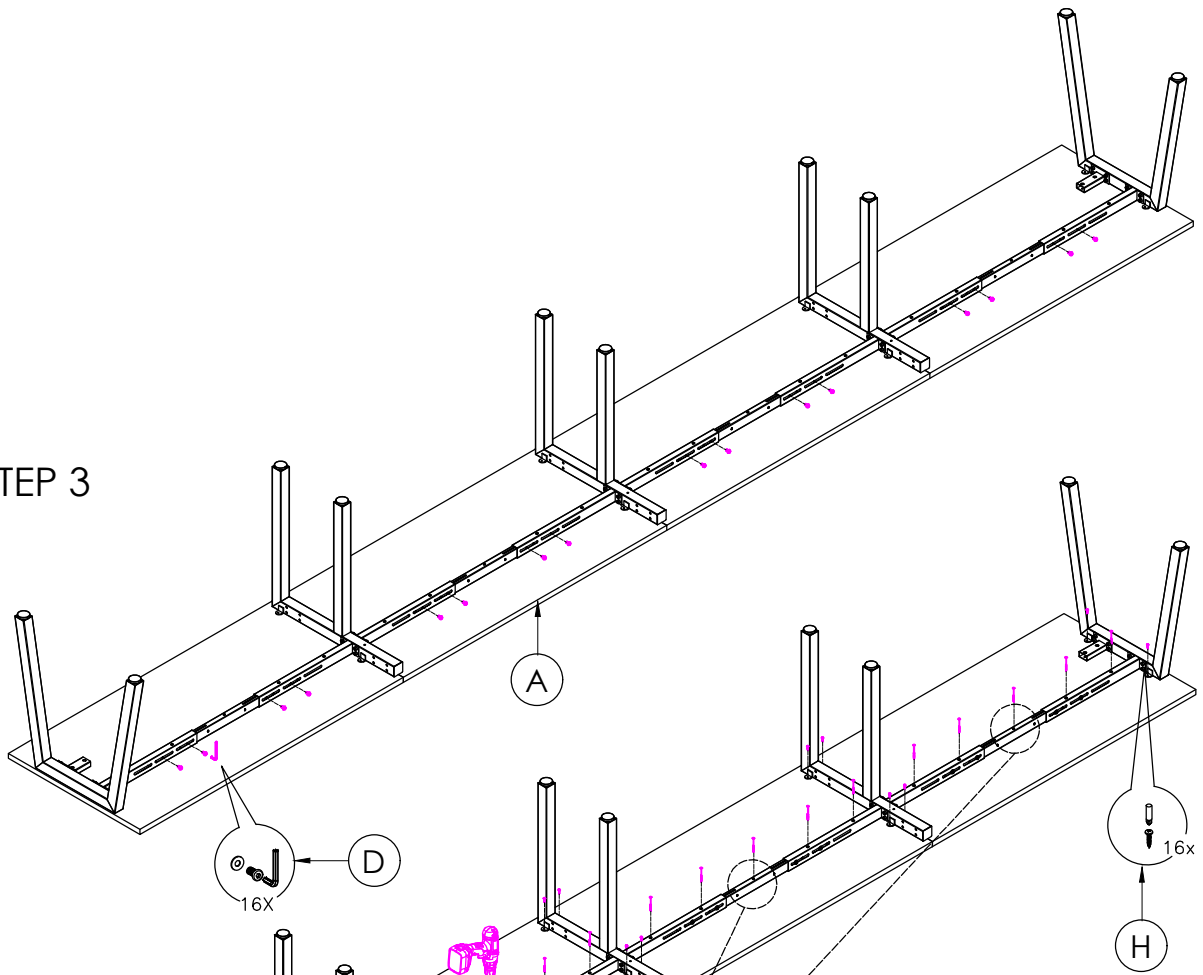

A	VARIOUS SIZES  DESKTOP	x3	C	 2x AN-LE75	x1	D	M6 x 20mm  BUTTON HEAD ALLEN BOLT	x16
B	ST-AB1218  ADJUSTABLE BEAM	x4	G	 3mm SPACER	x4	E	70mm  CHIPBOARD SCREW	x20
F	100mm x 50mm  BRACKET	x2	H	 CHIPBOARD SCREW	x16			
I	 ST-INSS	x3						

STEP 1

STEP 2

CAUTION:  
HEAVY

2 PERSON HEAVY  
ASSEMBLY

PRODUCT CODE:  
AN-INS157-4  
ASSEMBLY INSTRUCTION-PART1  
ASSEMBLED SIZE:  
6000L x 750D x 730H

REMARKS:  
AN-LE75 + ST-AB1218

STEP 3

STEP 4

FINAL

CAUTION:  
HEAVY

2 PERSON HEAVY  
ASSEMBLY

 bdo furniture

PRODUCT CODE:  
AN-INS157-4  
ASSEMBLY INSTRUCTION-PART 2

ASSEMBLED SIZE:  
6000L x 750D x 730H

REMARKS:  
AN-LE75 + ST-AB1218