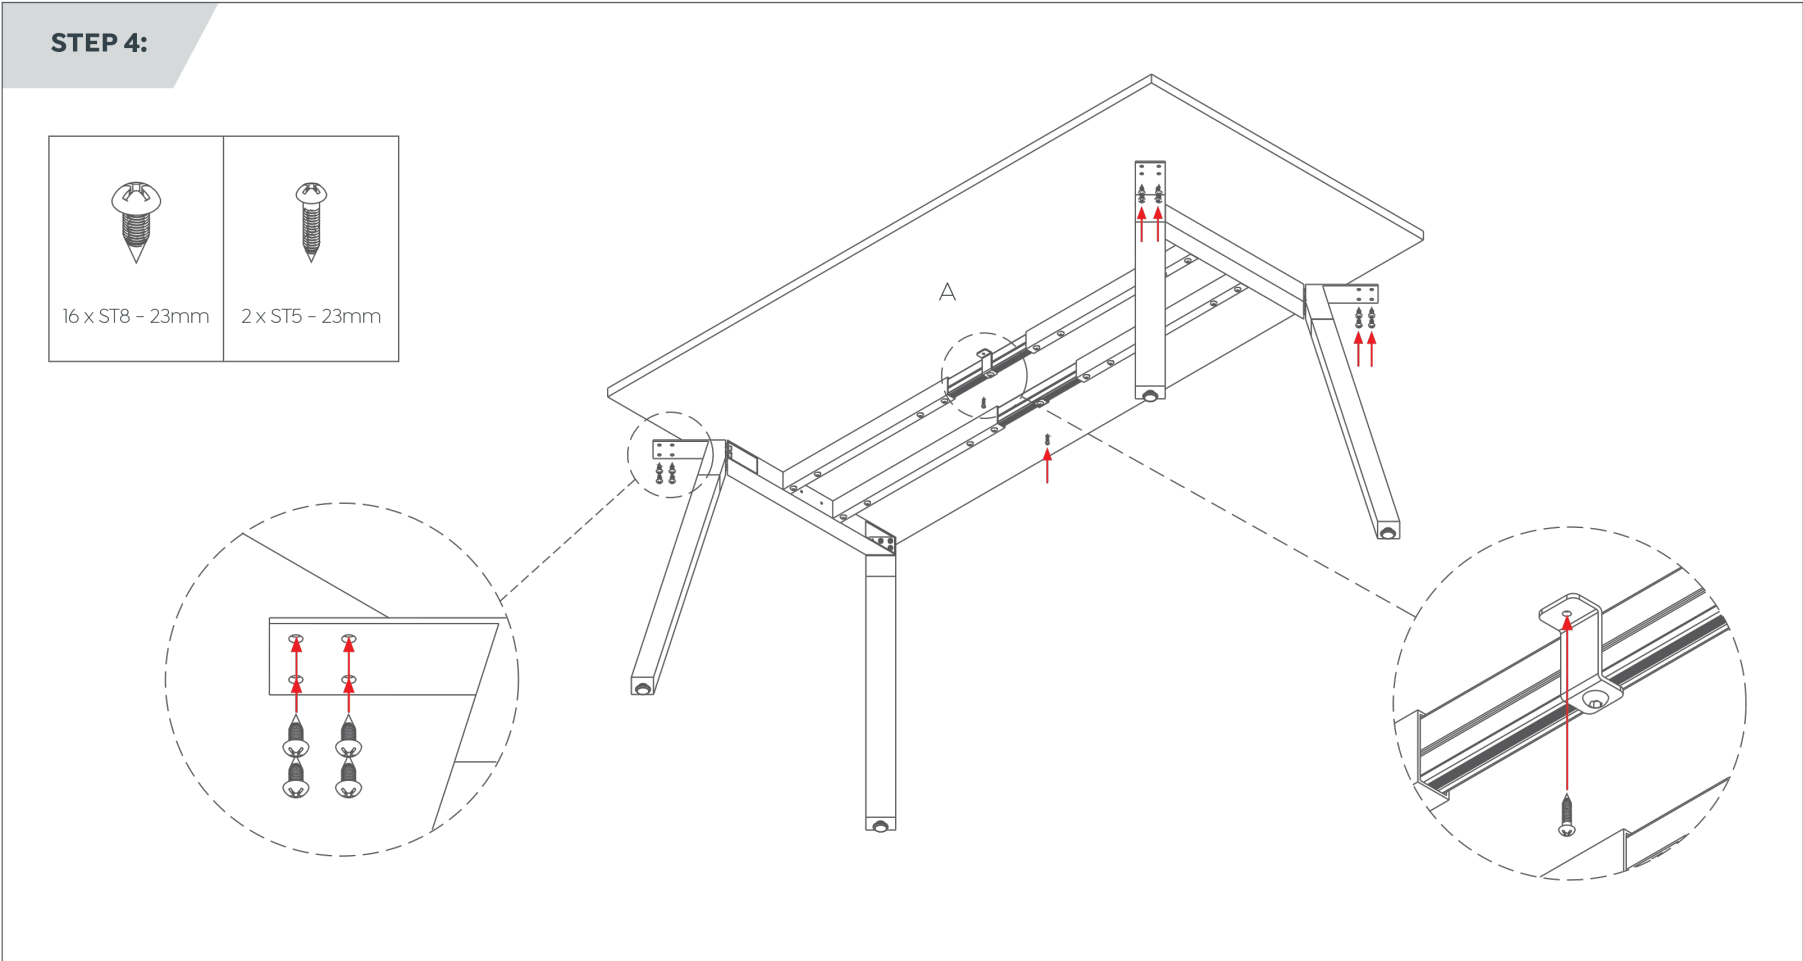

Plantation 4- Leg Meeting Table

Assembly Instructions