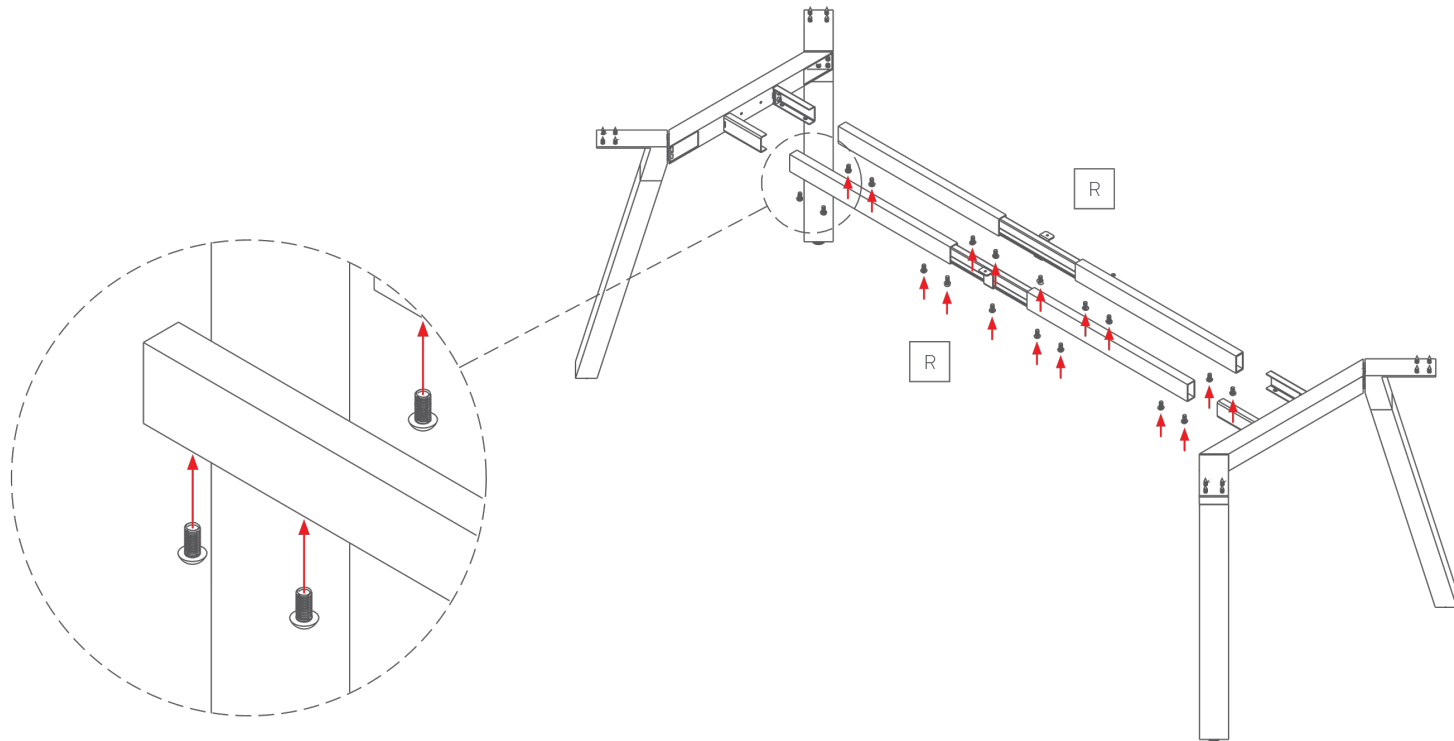

2 x Spreader Bars to Suit Splay Legs

2 x Extendable Desk Rail

24 x M6 - 20mm

18 x M8 - 16mm

16 x ST8 - 23mm

2 x ST5 - 23mm

Plantation 4- Leg Meeting Table

Assembly Instructions

STEP 1:

BDO Furniture Group
"MAKING FURNITURE EASY"

Plantation 4- Leg Meeting Table

Assembly Instructions

Plantation 4- Leg Meeting Table

Assembly Instructions

STEP 3:

BDO Furniture Group
"MAKING FURNITURE EASY"

Plantation 4- Leg Meeting Table

Assembly Instructions

Plantation 4- Leg Meeting Table

Assembly Instructions

Complete:

BDO Furniture Group
"MAKING FURNITURE EASY"