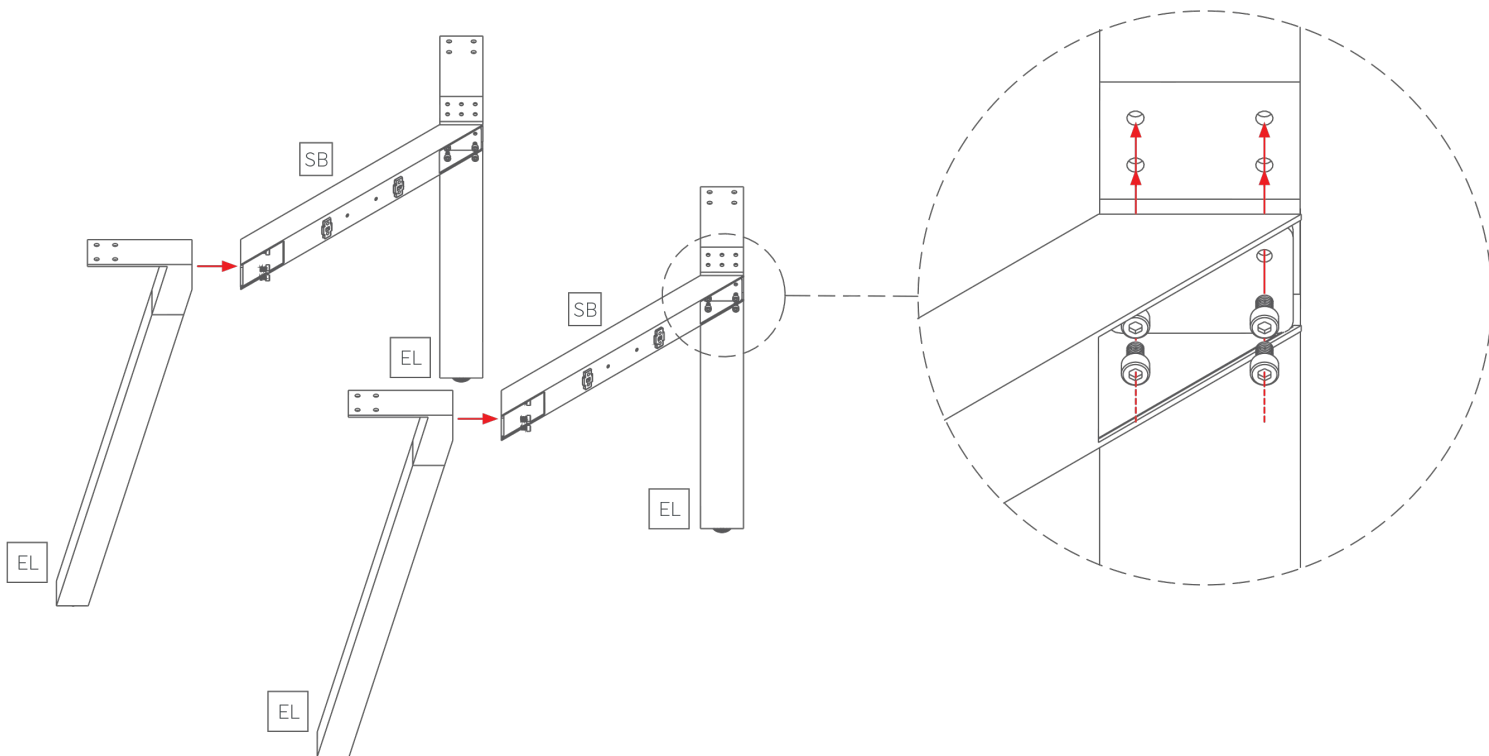

BDO Furniture Group
"MAKING FURNITURE EASY"

Plantation 4 Leg Meeting Table

Assembly Instructions

Plantation 4- Leg Meeting Table

Components List

Axis Worktop

4 x Meeting Table Legs 75° Angle

2 x Pair AXKDSPIGE

2 x Spreader Bars to Suit Splay Legs

2 x Extendable Desk Rail

24 x M6 - 20mm

18 x M8 - 16mm

16 x ST8 - 23mm

2 x ST5 - 23mm

Plantation 4- Leg Meeting Table

Assembly Instructions

STEP 1:

BDO Furniture Group
"MAKING FURNITURE EASY"

Plantation 4- Leg Meeting Table

Assembly Instructions

Plantation 4- Leg Meeting Table

Assembly Instructions

STEP 3:

BDO Furniture Group
"MAKING FURNITURE EASY"