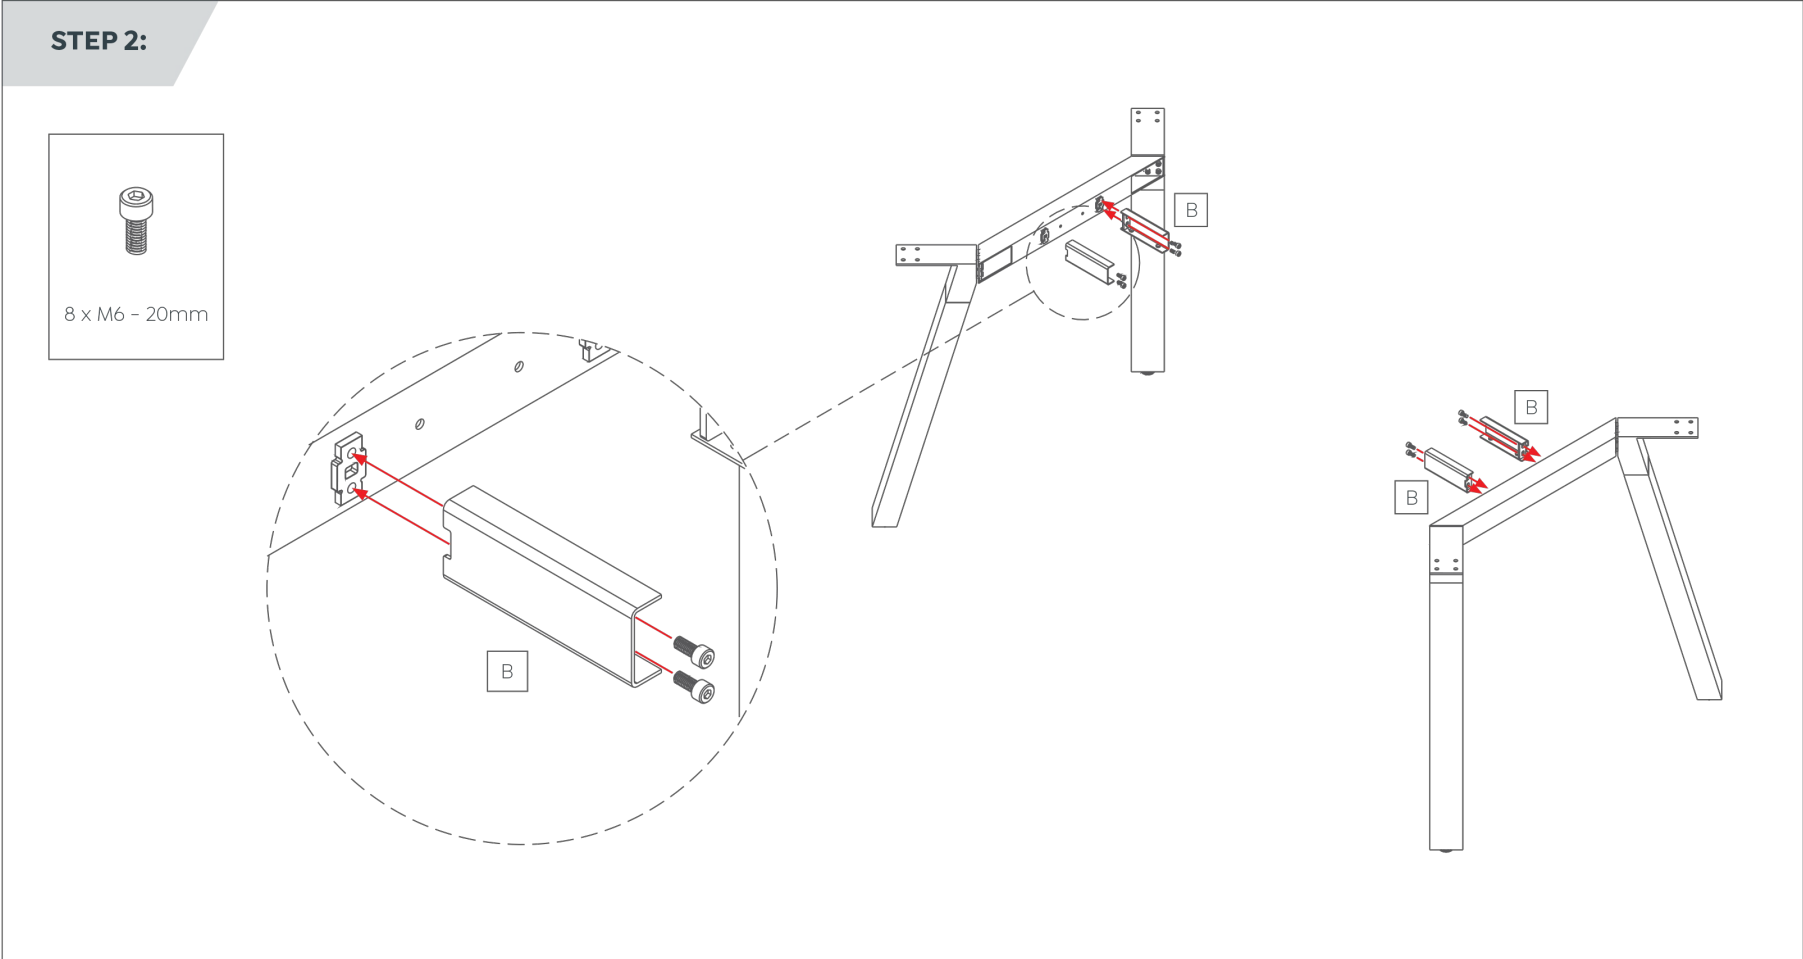

Plantation 4- Leg Meeting Table

Assembly Instructions