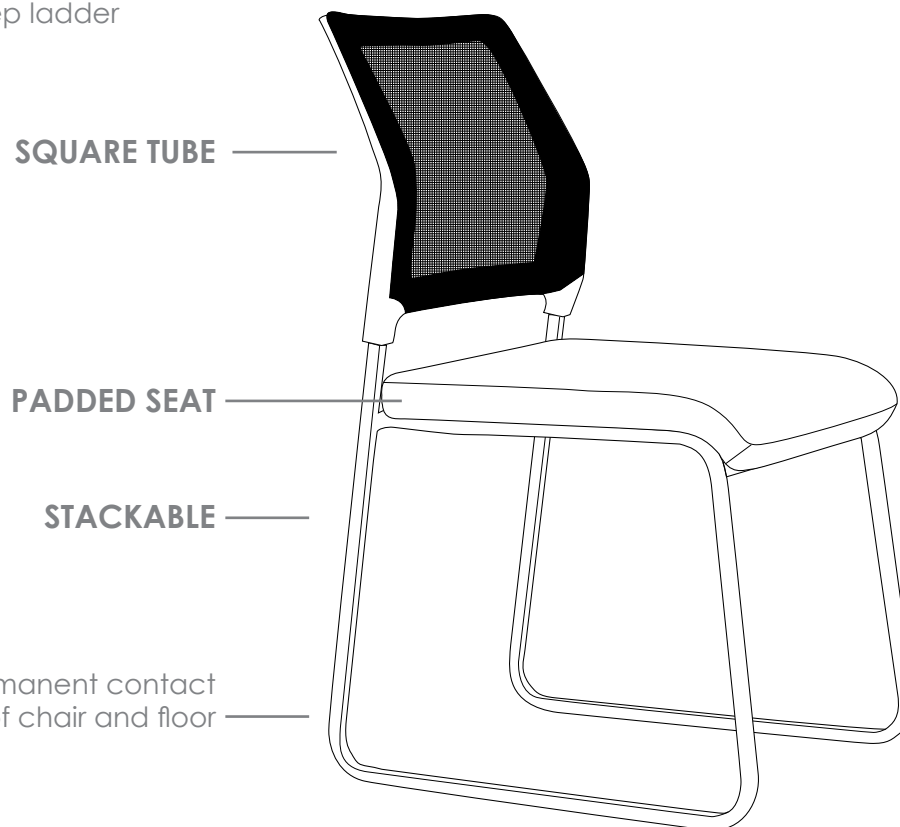

### » FEATURES

- » Not available with arms
- » Stackable
  - » Maximum 5 chairs on floor
- » Square tube
- » Mesh back
- » Padded seat
- » Black metal frame
- » Available in black only
- » Minor assembly required
- » Suitable for indoor use only
- » 3 year warranty
- » Weight limit is 120kg

### INDOOR USE ONLY

**X** Do not use as a step ladder

NEO