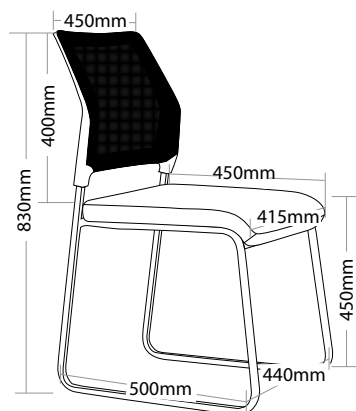

R7 HOSPITALITY SEATING

NEO

» FEATURES

- » Not available with arms
- » Stackable
  - » Maximum 5 chairs on floor
- » Square tube
- » Mesh back
- » Padded seat
- » Black metal frame
- » Available in black only
- » Minor assembly required
- » Suitable for indoor use only
- » 3 year warranty
- » Weight limit is 120kg

INDOOR USE ONLY

X Do not use as a step ladder

NEO