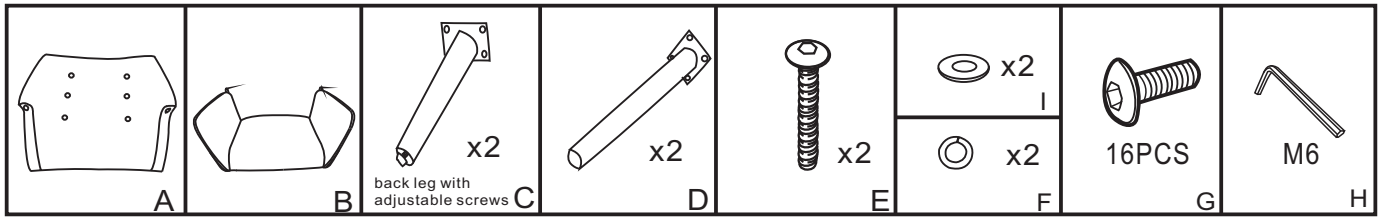

# ARTISS ASSEMBLY INSTRUCTION

ITEM CODE:ARM04

**WARNING:**

1. DO NOT STAND ON THIS CHAIR. DO NOT USE THIS CHAIR AS A STEP LADDER.
2. USE THIS PRODUCT ONLY FOR SEATING ONE PERSON AT A TIME.
3. DO NOT USE THIS CHAIR UNLESS ALL BOLTS, SCREWS AND KNOBS ARE FIRMLY SECURED.
4. AT LEAST EVERY 4 MONTHS, CHECK ALL BOLTS, SCREWS AND KNOBS TO BE SURE THEY ARE TIGHT.
5. IF PARTS ARE MISSING, BROKEN, DAMAGED OR WORN, STOP USING THIS PRODUCT.
6. FAIL USING TO FOLLOW THESE WARNING COULD RESULT IN SERIOUS INJURY.