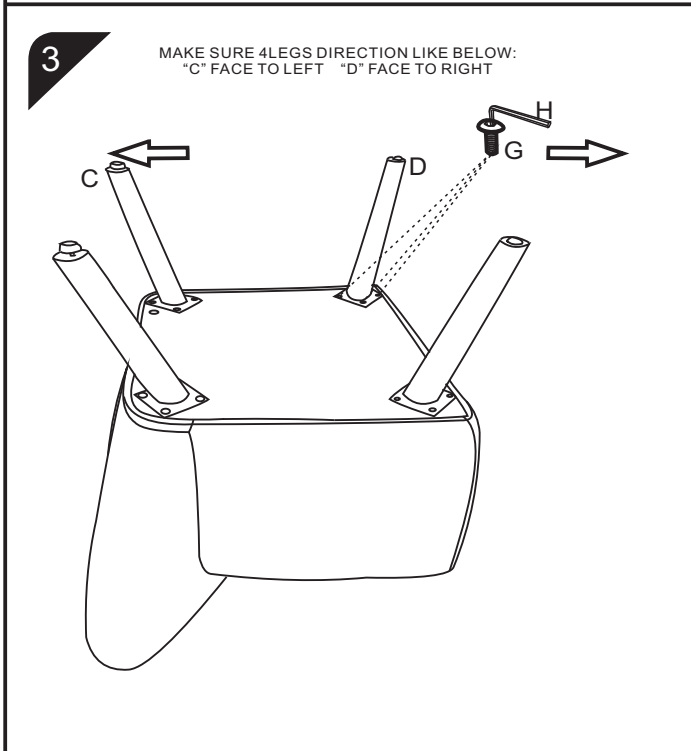

# ARTISS ASSEMBLY INSTRUCTION

ITEM CODE:ARM04

**WARNING:**

1. DO NOT STAND ON THIS CHAIR. DO NOT USE THIS CHAIR AS A STEP LADDER.
2. USE THIS PRODUCT ONLY FOR SEATING ONE PERSON AT A TIME.
3. DO NOT USE THIS CHAIR UNLESS ALL BOLTS, SCREWS AND KNOBS ARE FIRMLY SECURED.
4. AT LEAST EVERY 4 MONTHS, CHECK ALL BOLTS, SCREWS AND KNOBS TO BE SURE THEY ARE TIGHT.
5. IF PARTS ARE MISSING, BROKEN, DAMAGED OR WORN, STOP USING THIS PRODUCT.
6. FAIL USING TO FOLLOW THESE WARNING COULD RESULT IN SERIOUS INJURY.