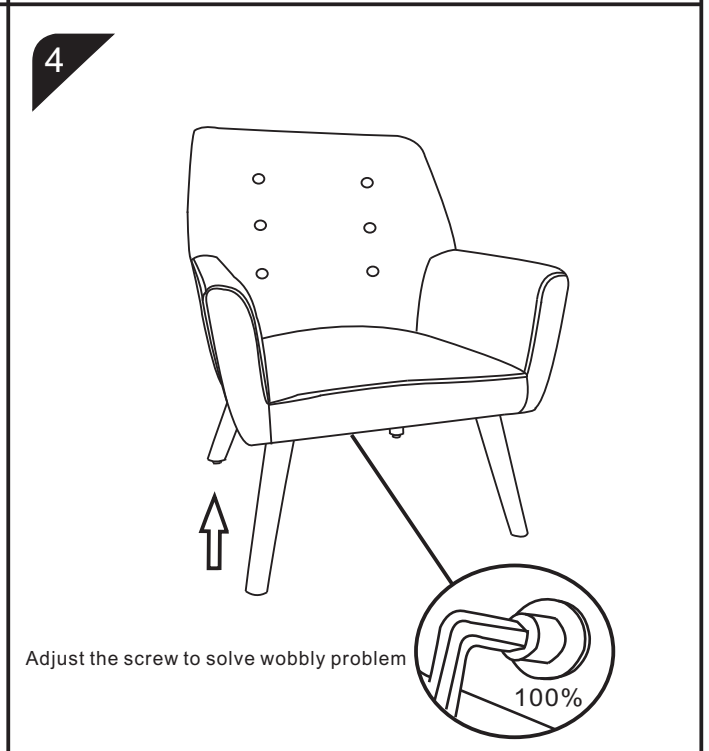

# ARTISS ASSEMBLY INSTRUCTION

ITEM CODE:ARM04

**WARNING:**

1. DO NOT STAND ON THIS CHAIR. DO NOT USE THIS CHAIR AS A STEP LADDER.
2. USE THIS PRODUCT ONLY FOR SEATING ONE PERSON AT A TIME.
3. DO NOT USE THIS CHAIR UNLESS ALL BOLTS, SCREWS AND KNOBS ARE FIRMLY SECURED.
4. AT LEAST EVERY 4 MONTHS, CHECK ALL BOLTS, SCREWS AND KNOBS TO BE SURE THEY ARE TIGHT.
5. IF PARTS ARE MISSING, BROKEN, DAMAGED OR WORN, STOP USING THIS PRODUCT.
6. FAIL USING TO FOLLOW THESE WARNING COULD RESULT IN SERIOUS INJURY.