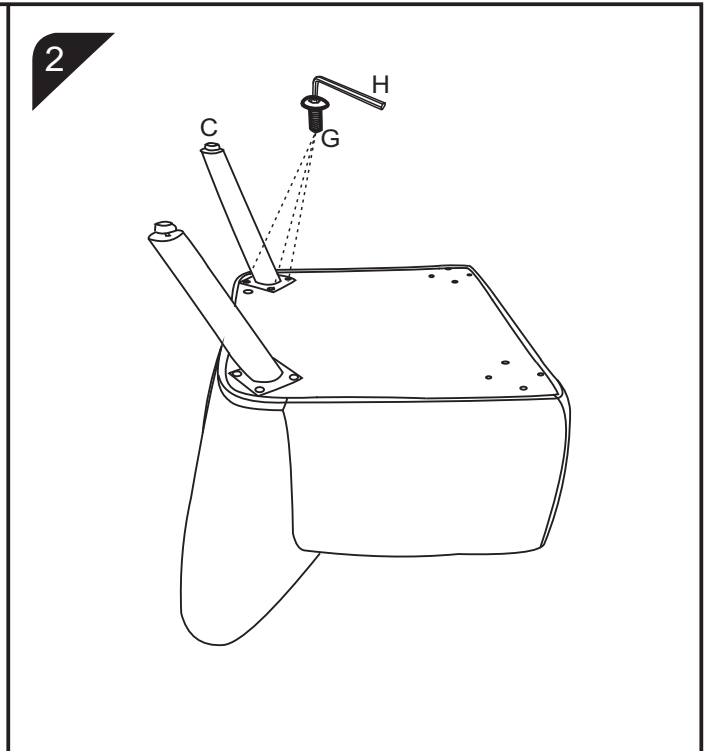

# ARTISS ASSEMBLY INSTRUCTION

ITEM CODE:ARM04

**WARNING:**

1. DO NOT STAND ON THIS CHAIR. DO NOT USE THIS CHAIR AS A STEP LADDER.
2. USE THIS PRODUCT ONLY FOR SEATING ONE PERSON AT A TIME.
3. DO NOT USE THIS CHAIR UNLESS ALL BOLTS, SCREWS AND KNOBS ARE FIRMLY SECURED.
4. AT LEAST EVERY 4 MONTHS, CHECK ALL BOLTS, SCREWS AND KNOBS TO BE SURE THEY ARE TIGHT.
5. IF PARTS ARE MISSING, BROKEN, DAMAGED OR WORN, STOP USING THIS PRODUCT.
6. FAIL USING TO FOLLOW THESE WARNING COULD RESULT IN SERIOUS INJURY.