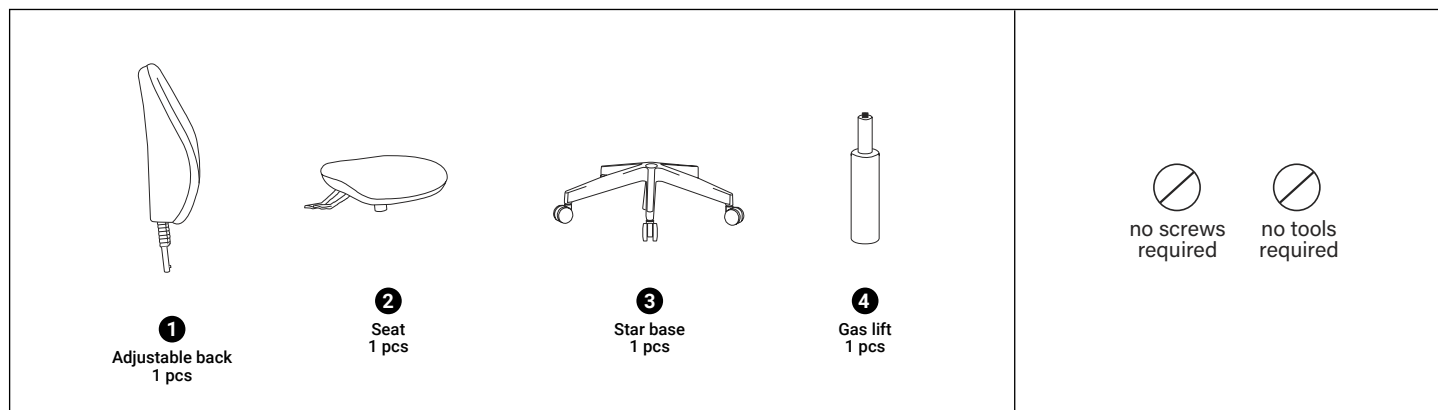

Atlas 160 Assembly Guide

What's in the box

Assemble your Atlas 160

Step 1
Place gas lift into star base

Step 2
Place seat on gas lift

Step 3
Slide back into seat and tighten in place

Adjust your Atlas 160