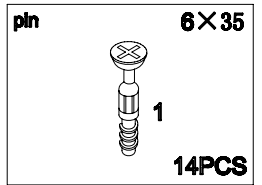

ASSEMBLY INSTRUCTIONS

CCW96

1

2

ASSEMBLY INSTRUCTIONS

CWR3

pin	6×35
1	7PCS
CAM	
2	7PCS
Cam Cover	
3	7PCS
CONNECTOR 200×60×2	
4	1PCS
Screw	6×12
5	8PCS

ASSEMBLY INSTRUCTIONS

CWR6

pin	6x35
	1
	8PCS
CAM	
	2
	8PCS
Cam Cover	
	3
	8PCS
CONNECTOR	200x60x2
	4
	1PCS
Screw	6x12
	5
	8PCS
	

ASSEMBLY INSTRUCTIONS

CWR12

CWR9

pin	6x35
	1
	8PCS
CAM	
	2
	8PCS
Cam Cover	
	3
	8PCS
CONNECTOR	200x60x2
	4
	1PCS
Screw	6x12
	5
	8PCS
