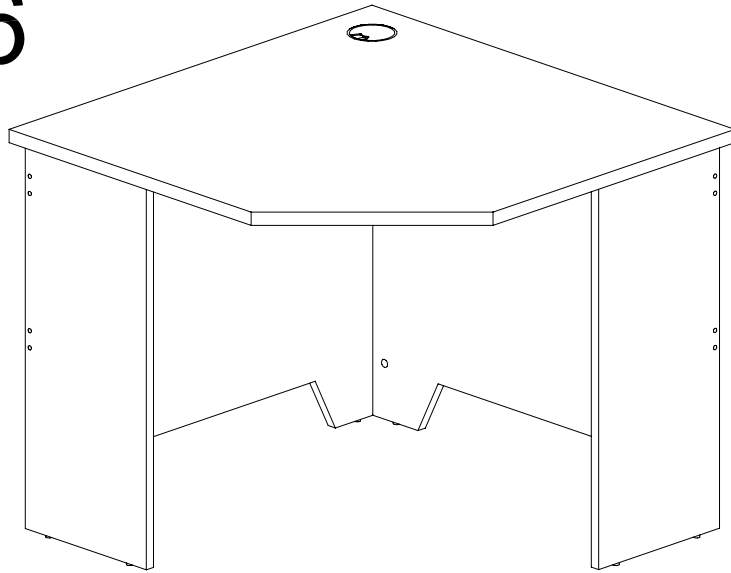

ASSEMBLY INSTRUCTIONS

CCW96

1

2

ASSEMBLY INSTRUCTIONS

CWR3

pin	6×35
1	7PCS
CAM	
2	7PCS
Cam Cover	
3	7PCS
CONNECTOR 200×60×2	
4	1PCS
Screw	6×12
5	8PCS

ASSEMBLY INSTRUCTIONS

CWR6

pin	6x35
	1
	8PCS
CAM	
	2
	8PCS
Cam Cover	
	3
	8PCS
CONNECTOR	200x60x2
	4
	1PCS
Screw	6x12
	5
	8PCS
	

ASSEMBLY INSTRUCTIONS

CWR12

CWR9

pin	6x35
	1
	8PCS
CAM	
	2
	8PCS
Cam Cover	
	3
	8PCS
CONNECTOR	200x60x2
	4
	1PCS
Screw	6x12
	5
	8PCS
