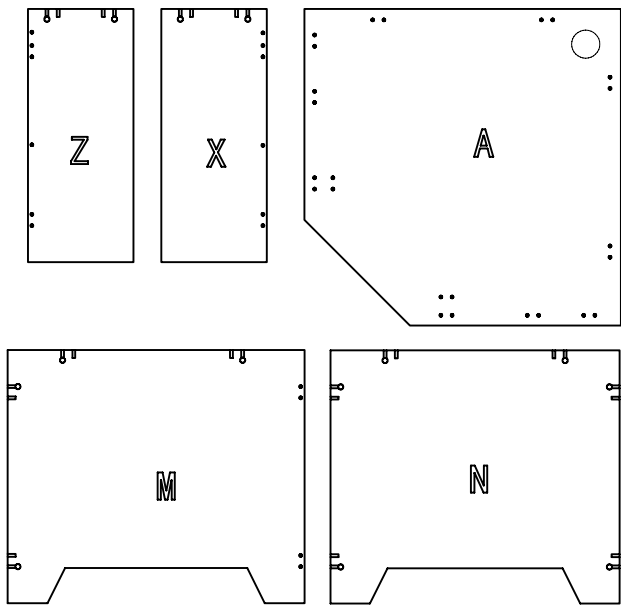

ASSEMBLY INSTRUCTIONS

CCW96

1

2

ASSEMBLY INSTRUCTIONS

CWR3

pin	6×35
1	7PCS
CAM	
2	7PCS
Cam Cover	
3	7PCS
CONNECTOR 200×60×2	
4	1PCS
Screw	6×12
5	8PCS

ASSEMBLY INSTRUCTIONS

CWR6

pin	6x35
	1
	8PCS
CAM	
	2
	8PCS
Cam Cover	
	3
	8PCS
CONNECTOR	200x60x2
	4
	1PCS
Screw	6x12
	5
	8PCS
	

ASSEMBLY INSTRUCTIONS

CWR12

CWR9

pin	6x35
	1
	8PCS
CAM	
	2
	8PCS
Cam Cover	
	3
	8PCS
CONNECTOR	200x60x2
	4
	1PCS
Screw	6x12
	5
	8PCS
