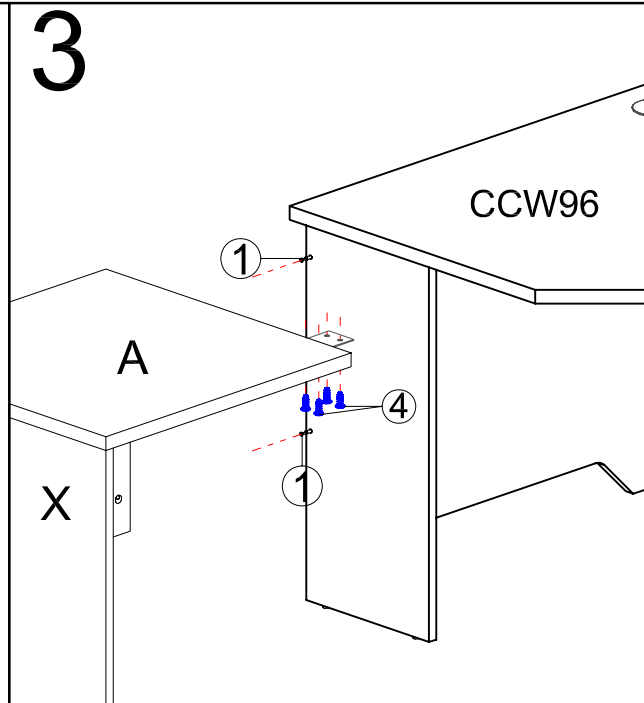

ASSEMBLY INSTRUCTIONS

CCW96

1

2

ASSEMBLY INSTRUCTIONS

CWR3

pin	6×35
1	7PCS
CAM	
2	7PCS
Cam Cover	
3	7PCS
CONNECTOR 200×60×2	
4	1PCS
Screw	6×12
5	8PCS

ASSEMBLY INSTRUCTIONS

CWR6

pin	6x35
	1
	8PCS
CAM	
	2
	8PCS
Cam Cover	
	3
	8PCS
CONNECTOR	200x60x2
	4
	1PCS
Screw	6x12
	5
	8PCS
	

ASSEMBLY INSTRUCTIONS

CWR12

CWR9

pin	6x35
	1
	8PCS
CAM	
	2
	8PCS
Cam Cover	
	3
	8PCS
CONNECTOR	200x60x2
	4
	1PCS
Screw	6x12
	5
	8PCS
