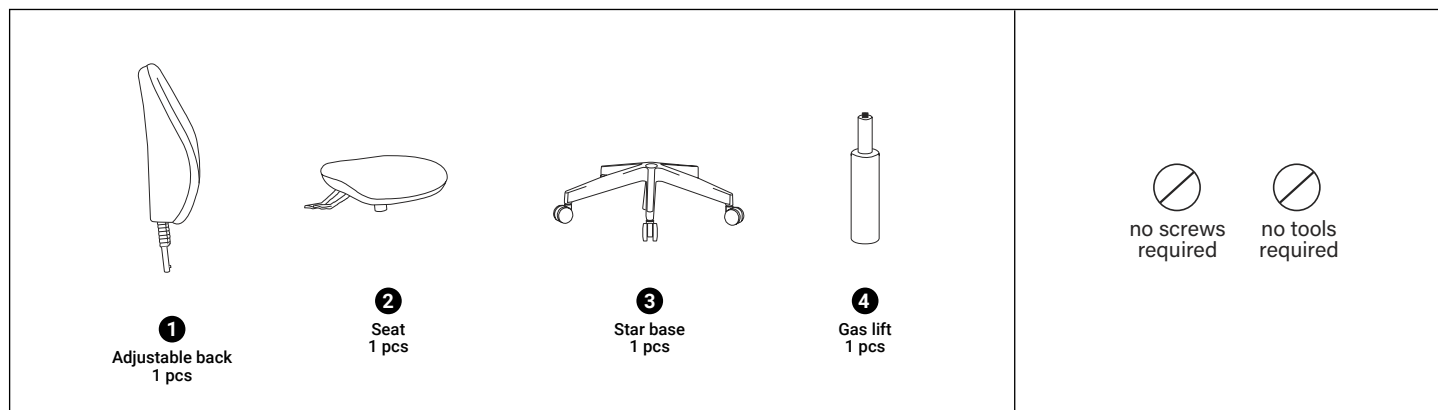

Atlas 160 Assembly Guide

What's in the box

Assemble your Atlas 160

Step 1

Place gas lift into star base

Step 2

Place seat on gas lift

Step 3

Slide back into seat and tighten in place

Adjust your Atlas 160