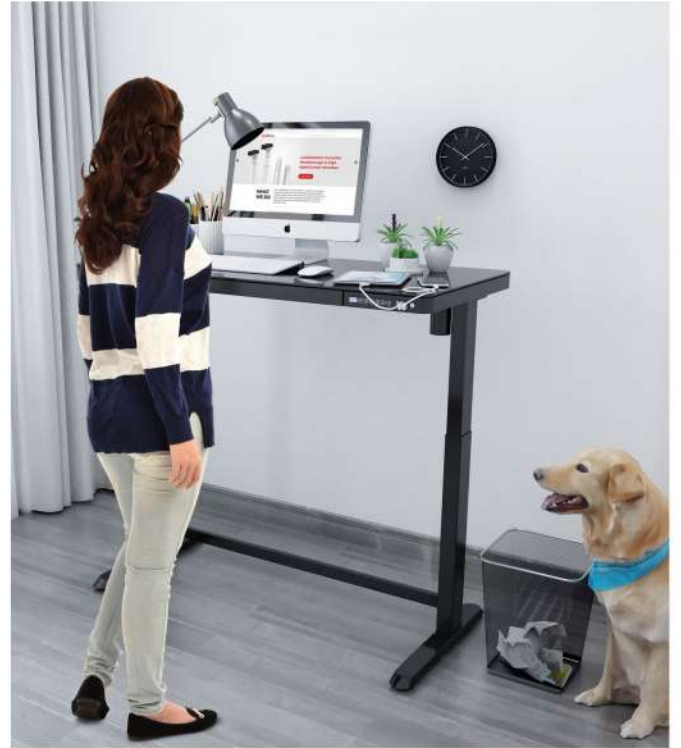

Electric Height Adjustable Standing Desk

NEW

- Solid Construction
- 4 Programmable Settings
- Integrated Output Ports

Create your ideal home office environment with LoctekMotion Full Height Adjustable Desk. It comes with a control pad with four memory pre-settings, a safety lock, and 3 charging ports (2 Micro-B, 1 Type-C). The desk has a big drawer and plenty of desk space. Whether you're working at home or just for family use, there's plenty of room for your setup. A wise choice of the whole family!

ET118 SERIES

Smart Control Pad

Four memory positions for child & adult operation.

Integrated Output Ports

2 Micro-B, 1 Type-C

Storage Drawer

Offer plenty of room for your setup.

Anti-Collision System

Prevent your desk from suffering material damage.

ET118 SERIES

SPECIFICATIONS

Max. Load Capacity:

110lbs/50kg

Speed:

25mm/s

Power Type:

100V-240V

Decibel:

<50dB

Stroke:

19.3"/490mm

Height Range:

28.3"-47.6"/720-1210mm

Tabletop Dimensions: