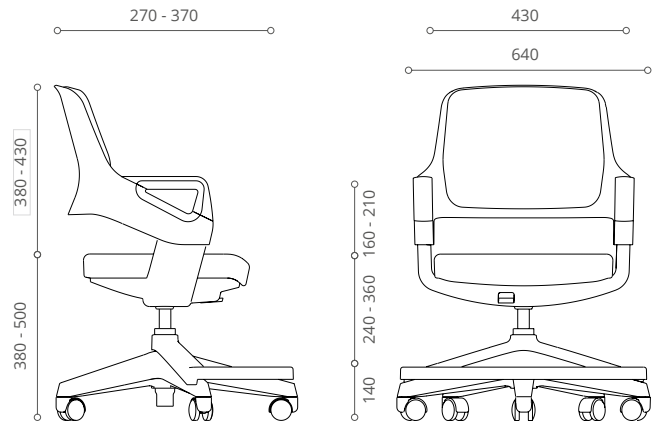

Swivel Chair 1186P NA NA N3