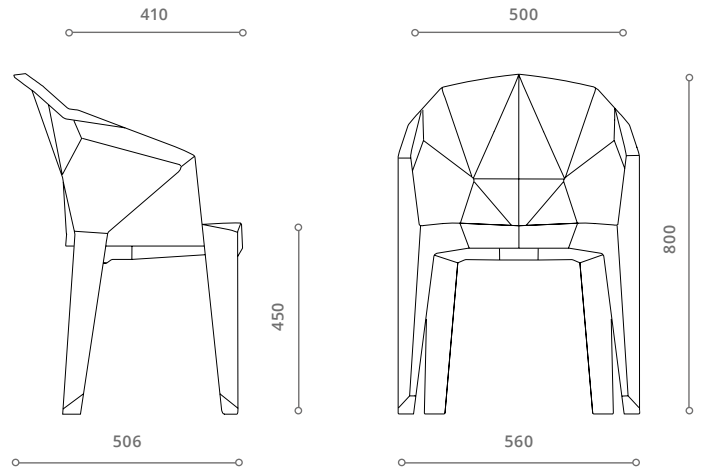

Mobility

Its light weight (3.5kg) enables Muze to be rapidly moved, set up and stored anywhere at a moment notice.

Stability

By design, Muze is highly durable and sturdy, inspiring confidence even for larger-sized users on a variety of floor surfaces.

Specification

One piece injection moulding of fibre-reinforced polypropylene with 2 year indoor UV resistance.

Dimensions

94_NAA74H

Colour

Pure White
(P)

Mandarin
(J)

Taupe
(T)