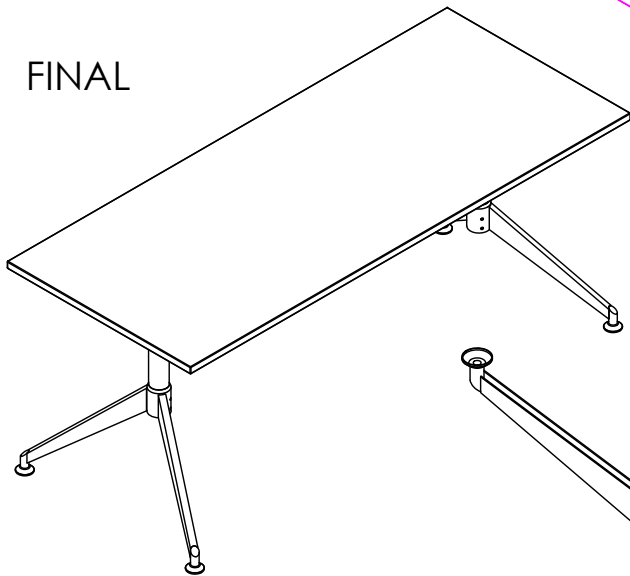

A		1x	B		2x	C		2x
D		2x	E		2x	F		4x
G		2x	H		20x			

STEP 1

STEP 2

STEP 3

BDO Furniture Group
"MAKING FURNITURE EASY"

PRODUCT
Skylar Single
SKY-L7B

I

8x

J

WOOD SCREW M6x25

18x

STEP 4

STEP 5

FINAL

STEP 6

CAUTION:
HEAVY

2 PERSON HEAVY
ASSEMBLY

BDO Furniture Group
"MAKING FURNITURE EASY"

PRODUCT

Skylar Single

SKY-L7B