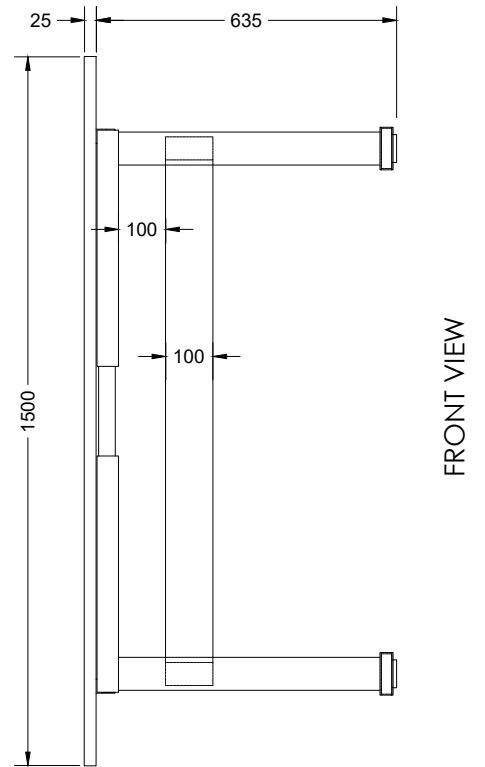

TOP VIEW

SIDE VIEW

ISOMETRIC VIEW

FRONT VIEW

BDO Furniture Group
"MAKING FURNITURE EASY"

PRODUCT CODE:
EDR-FB2B

ASSEMBLED SIZE:
1540L x 1500D x 660H

REMARKS:
FIXED