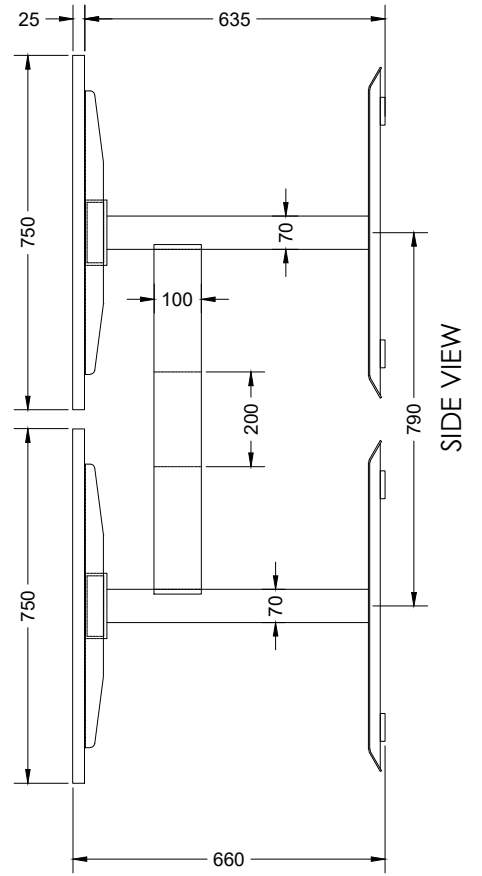

TOP VIEW

SIDE VIEW

ISOMETRIC VIEW

FRONT VIEW

BDO Furniture Group
"MAKING FURNITURE EASY"

PRODUCT CODE:
EDR-FB2B

ASSEMBLED SIZE:
1540L x 1500D x 660H

REMARKS:
FIXED