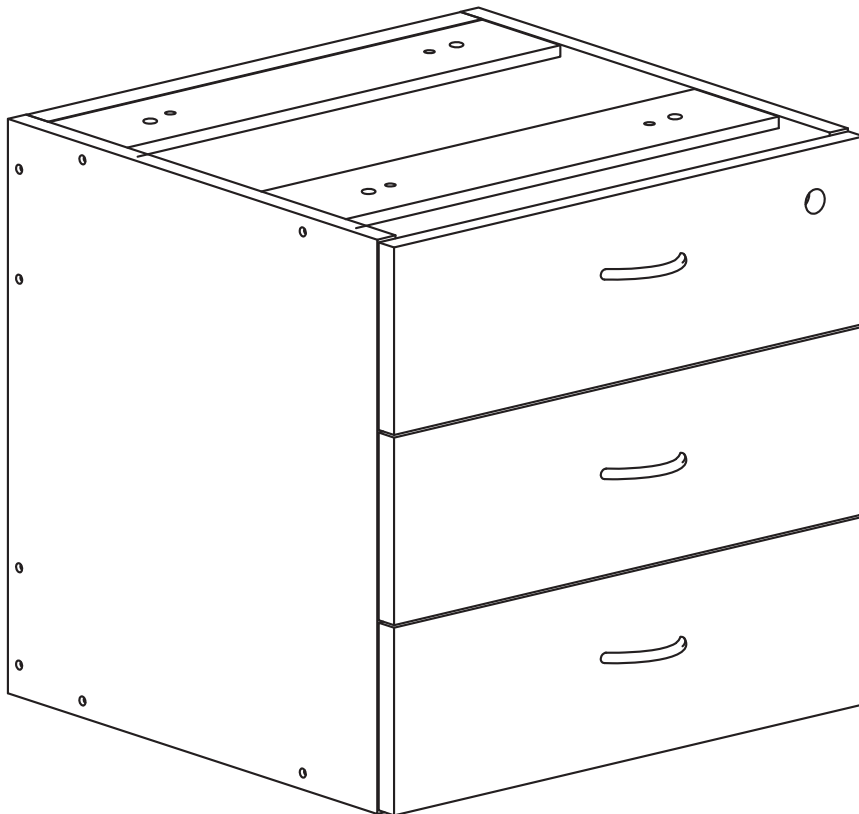

BuyDirectOnline.com.au™

ASSEMBLY INSTRUCTIONS

Drawer Box 3P R20-DRW3

<p>Screw 4×40</p>  <p>① 4PCS</p>	<p>Fix Bolt M6×32</p>  <p>② 4PCS</p>	<p>Spanner</p>  <p>③ 1PCS</p>
---	---	---

1

2

2

3