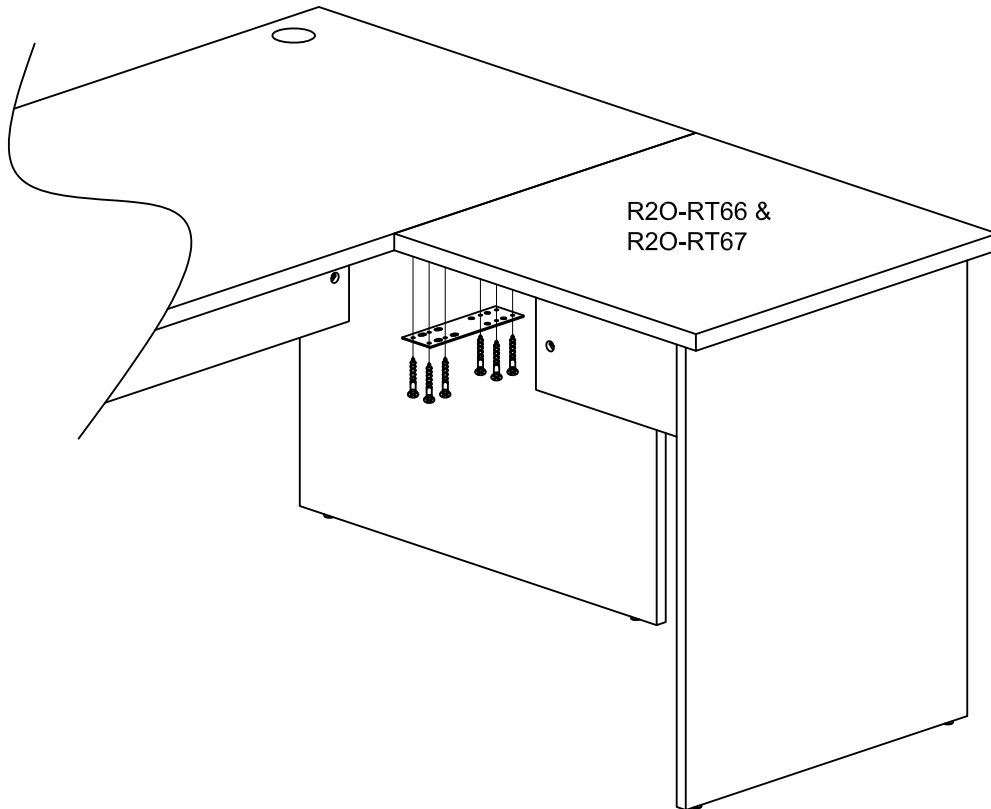

BuyDirectOnline.com.au™

ASSEMBLY INSTRUCTIONS

Drawer Box 3P R20-DRW3

<p>Screw 4×40</p>  <p>① 4PCS</p>	<p>Fix Bolt M6×32</p>  <p>② 4PCS</p>	<p>Spanner</p>  <p>③ 1PCS</p>
---	---	---

1

2

2

3