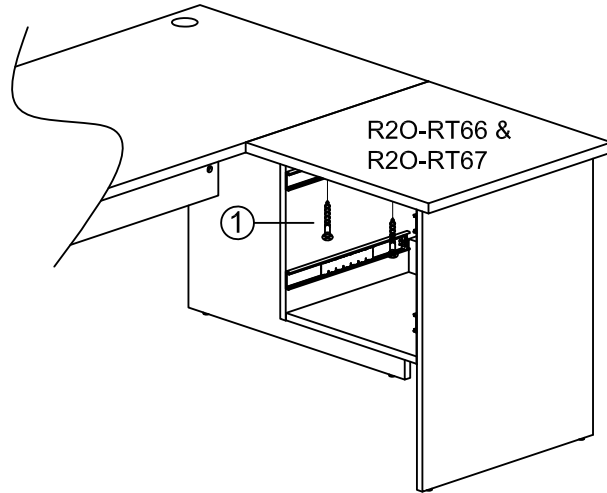

BuyDirectOnline.com.au™

ASSEMBLY INSTRUCTIONS

Drawer Box 3P R20-DRW3

<p>Screw 4×40</p>  <p>① 4PCS</p>	<p>Fix Bolt M6×32</p>  <p>② 4PCS</p>	<p>Spanner</p>  <p>③ 1PCS</p>
---	---	---

1

2

2

3