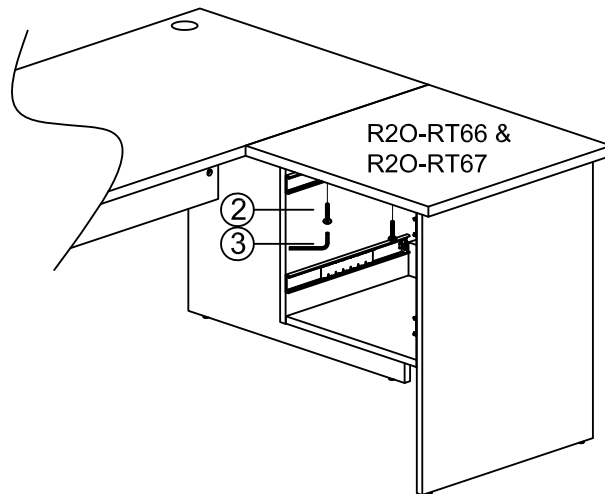

BuyDirectOnline.com.au™

ASSEMBLY INSTRUCTIONS

Drawer Box 3P R20-DRW3

<p>Screw 4×40</p>  <p>① 4PCS</p>	<p>Fix Bolt M6×32</p>  <p>② 4PCS</p>	<p>Spanner</p>  <p>③ 1PCS</p>
---	---	---

1

2

2

3