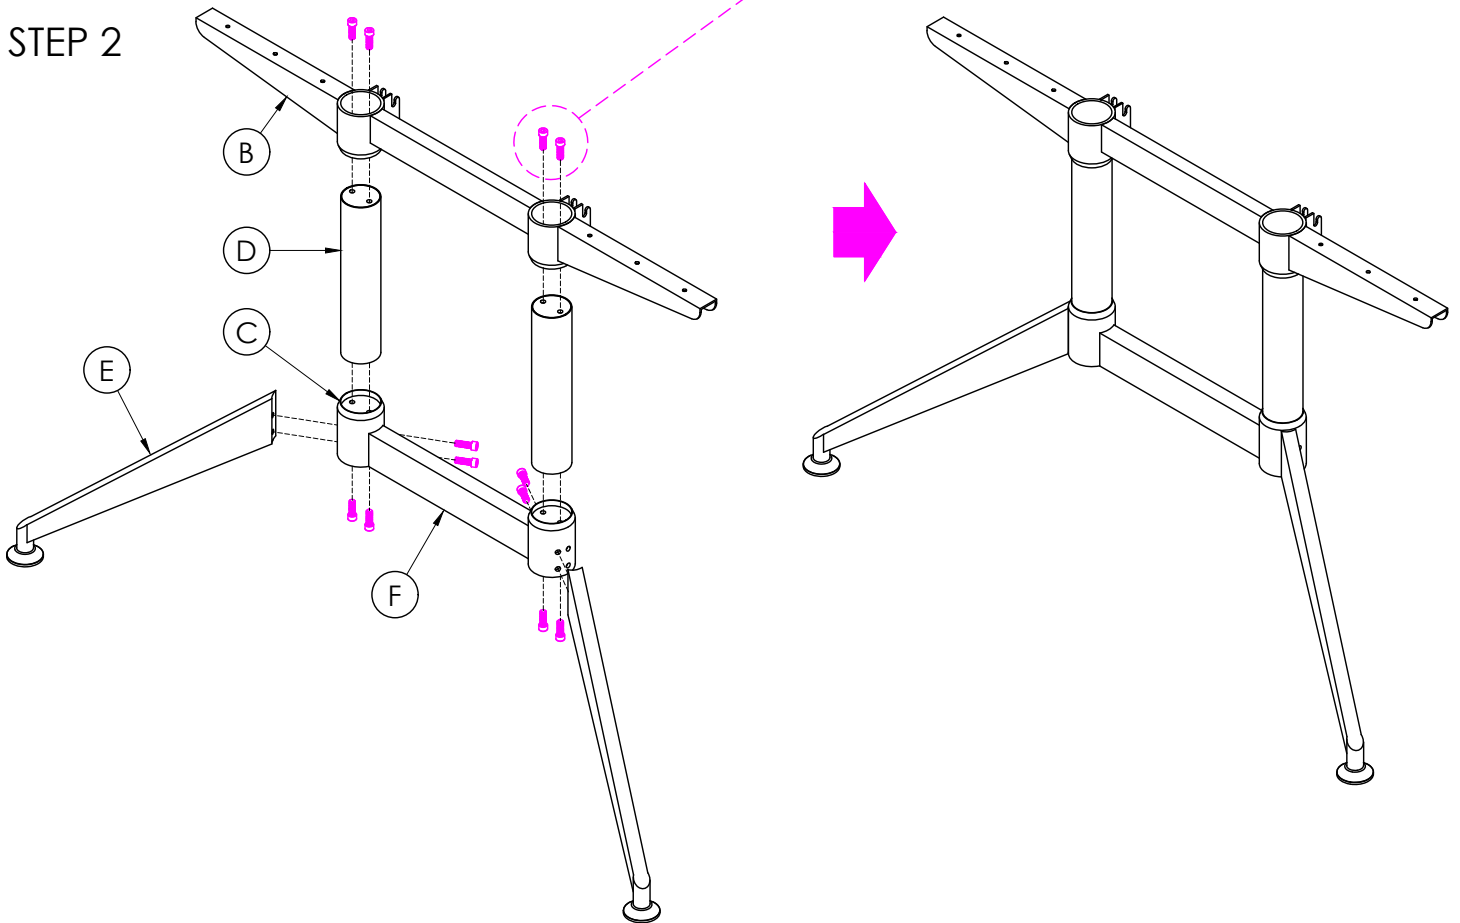

A		2x	B		2x	C		4x
D		6x	E		4x	F		2x
G	 M6x25	40x						

STEP 1

STEP 2