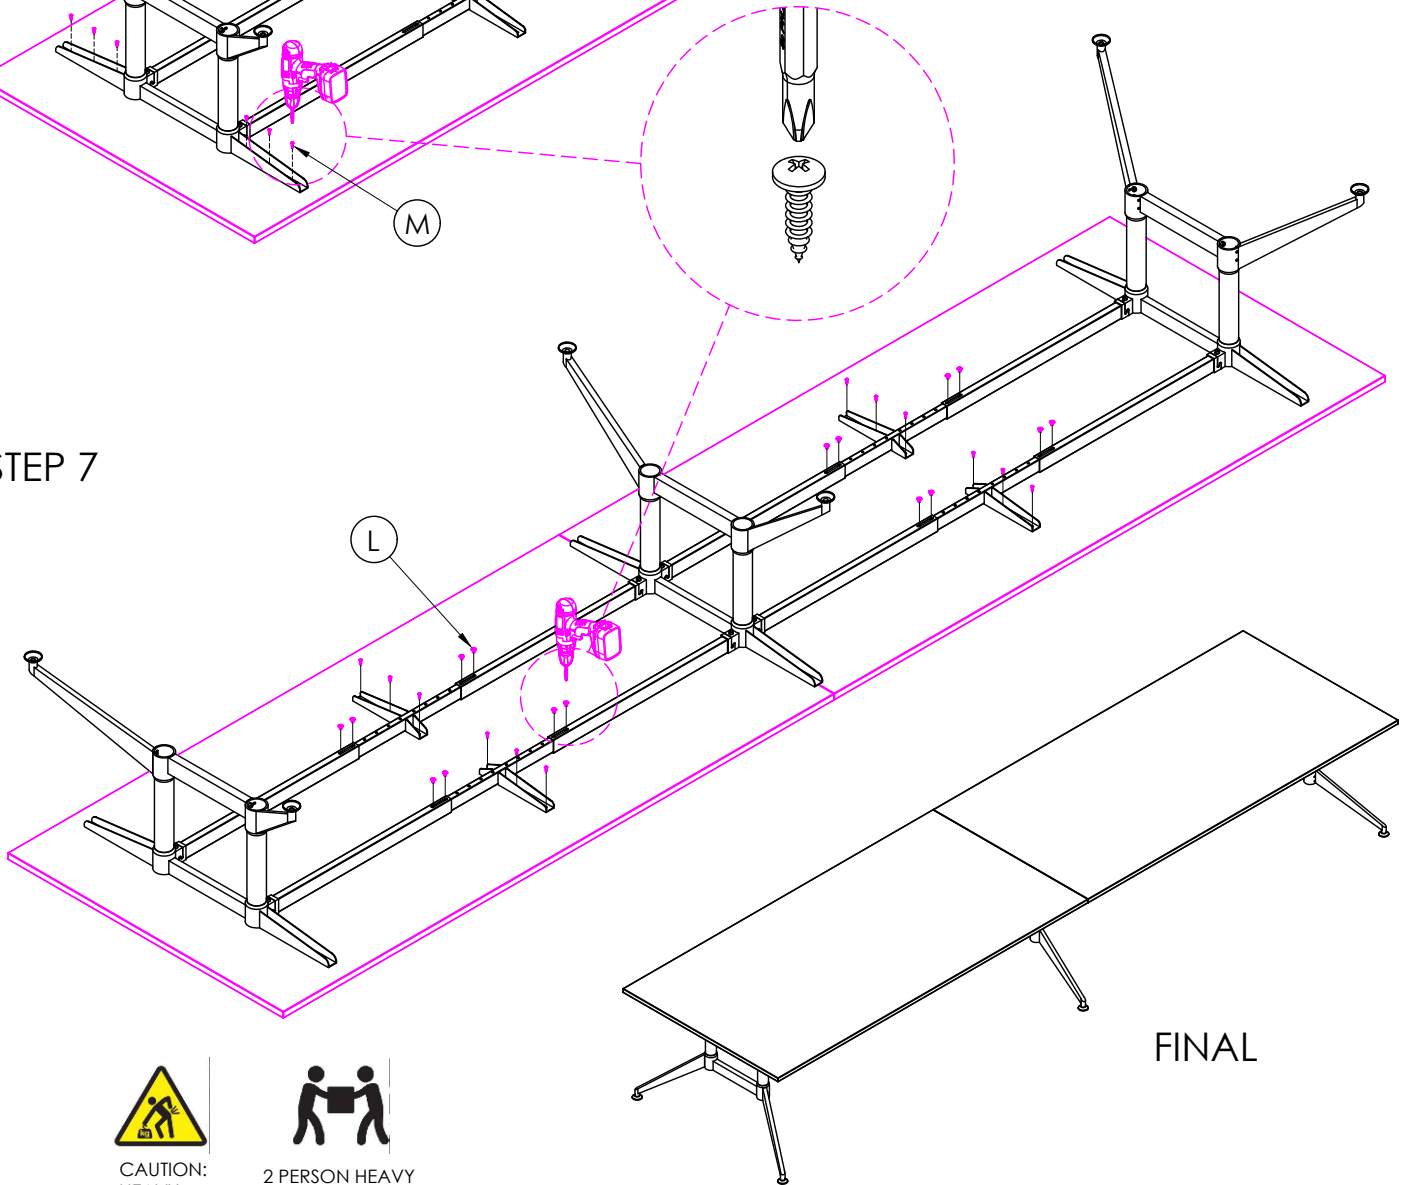

PRODUCT

Skylar Double with Shared Leg

SKY-LS12B

BDO Furniture Group

L

-

M

WOOD SCREW M6x25

18x

STEP 6

STEP 7

CAUTION:
HEAVY

2 PERSON HEAVY
ASSEMBLY

BuyDirectOnline.com.auTM

PRODUCT

Skylar Double with Shared Leg