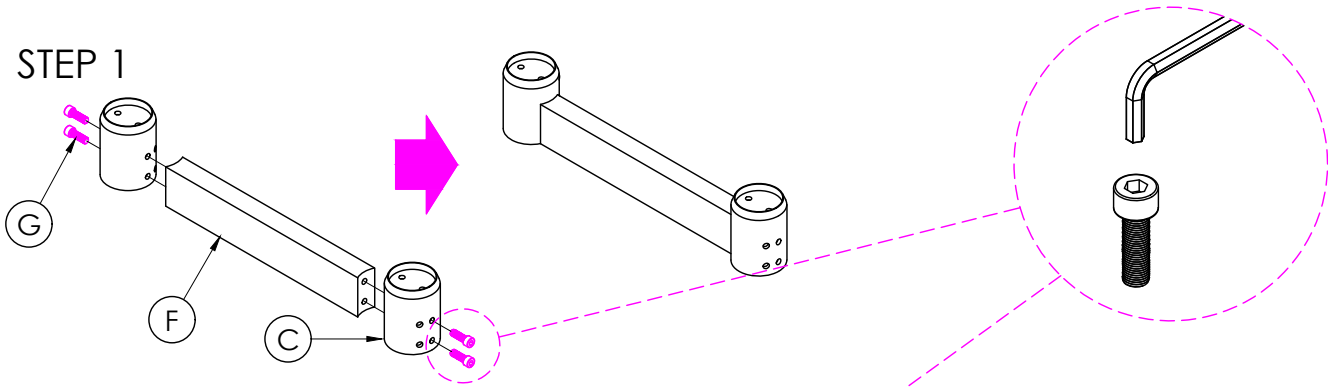

A		2x	B		2x	C		4x
D		6x	E		4x	F		2x
G	 M6x25	40x						

STEP 1

STEP 2

H		1x	I		1x	J		4x
K		4x						

STEP 3

STEP 4

STEP 5

BuyDirectOnline.com.au™

PRODUCT

Skylar Double with Shared Leg

SKY-LS12B

BDO Furniture Group

L

-

M

WOOD SCREW M6x25

18x

STEP 6

STEP 7

CAUTION:
HEAVY

2 PERSON HEAVY
ASSEMBLY

BuyDirectOnline.com.auTM

PRODUCT

Skylar Double with Shared Leg