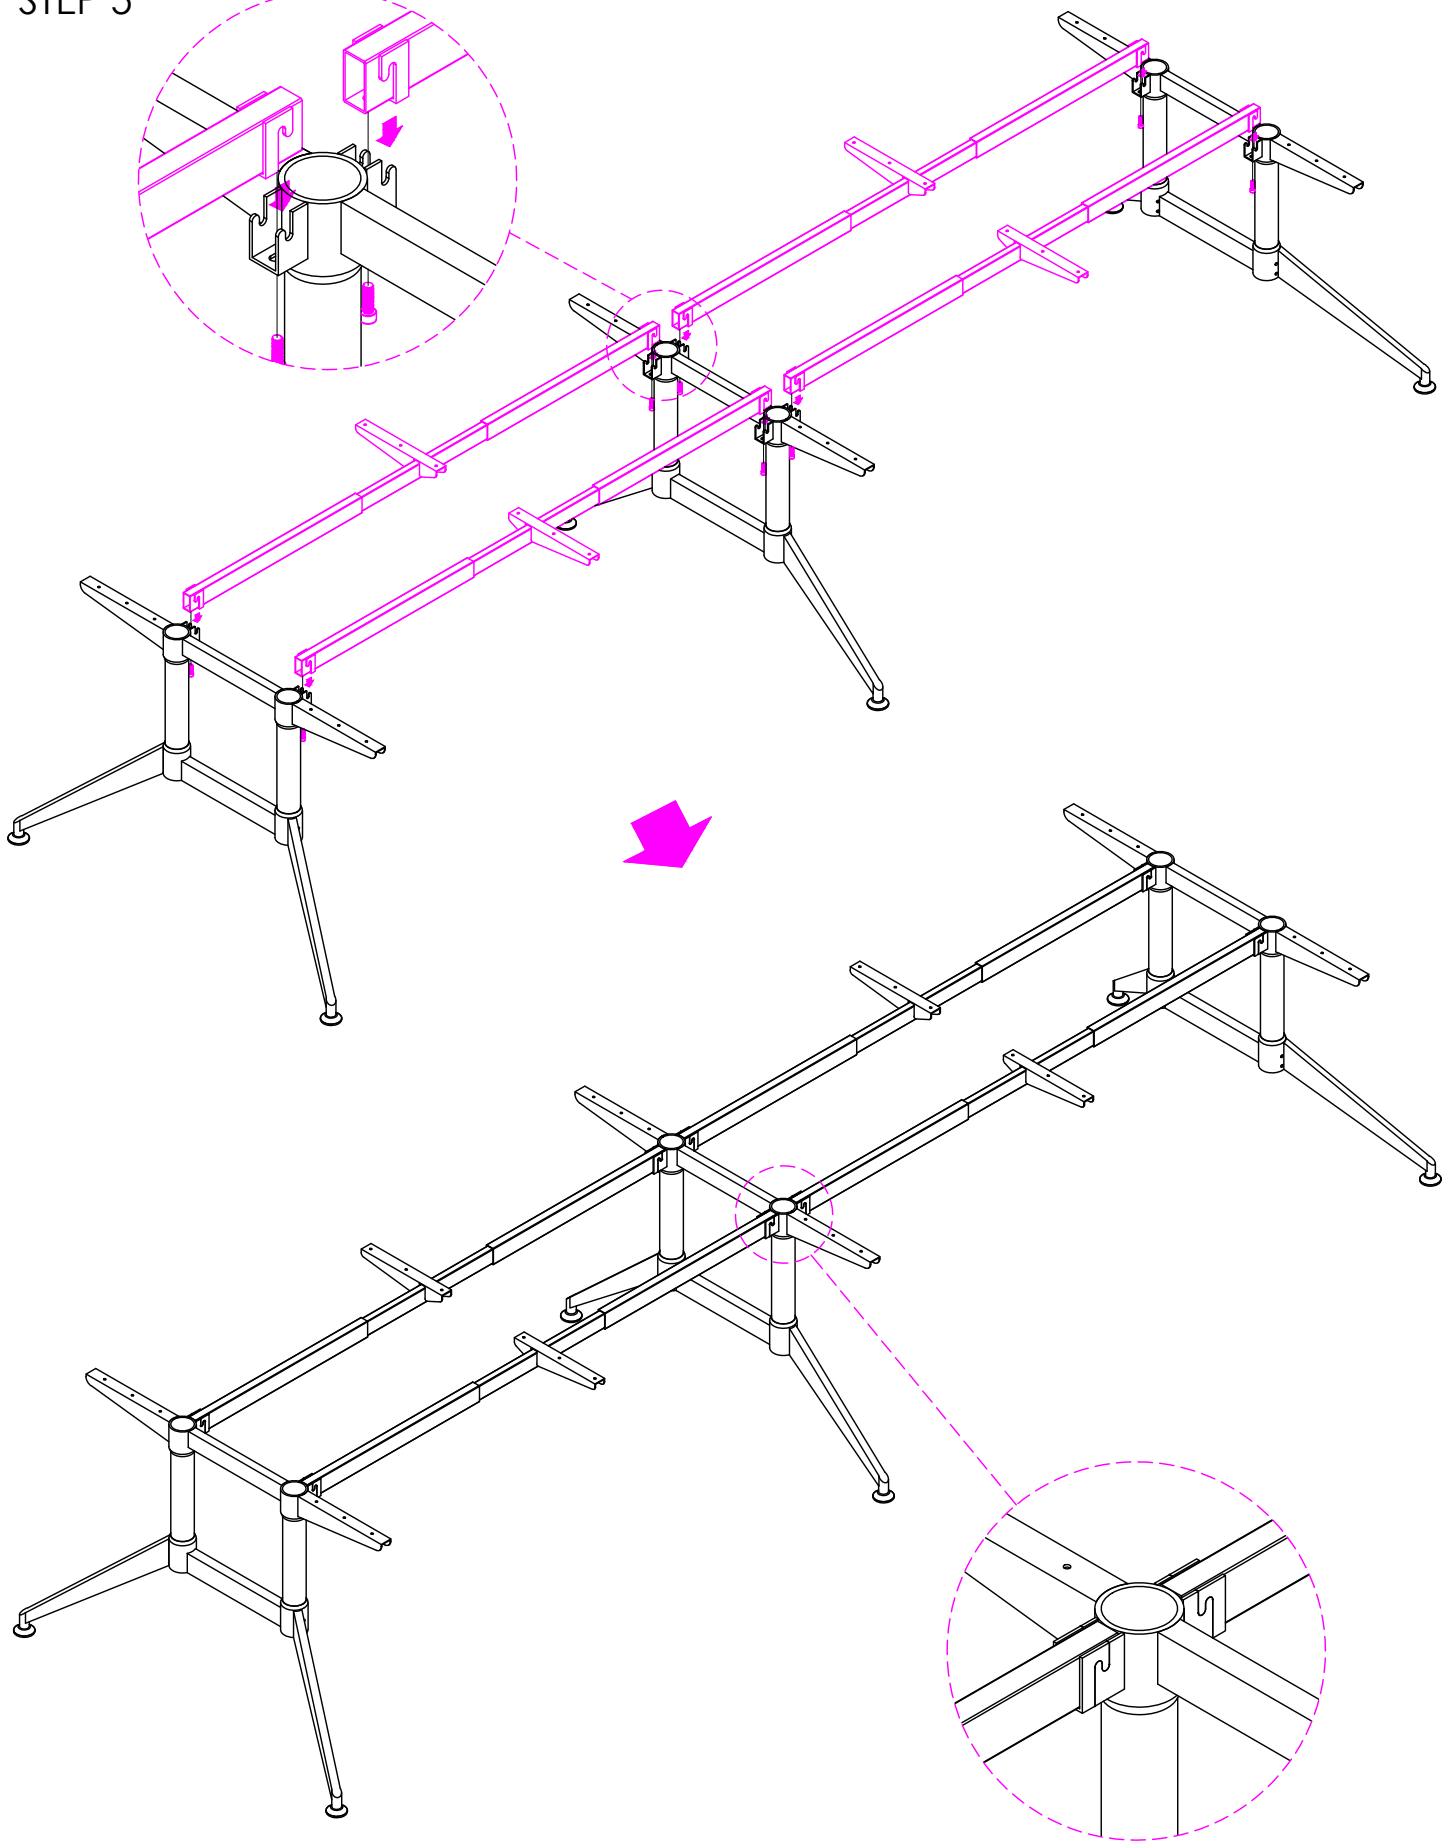

A		2x	B		2x	C		4x
D		6x	E		4x	F		2x
G	 M6x25	40x						

STEP 1

STEP 2

H		1x	I		1x	J		4x
K		4x						

STEP 3

STEP 4

STEP 5

BuyDirectOnline.com.au™

PRODUCT

Skylar Double with Shared Leg

SKY-LS12B

BDO Furniture Group

L

-

M

WOOD SCREW M6x25

18x

STEP 6

STEP 7

CAUTION:
HEAVY

2 PERSON HEAVY
ASSEMBLY

BuyDirectOnline.com.auTM

PRODUCT

Skylar Double with Shared Leg