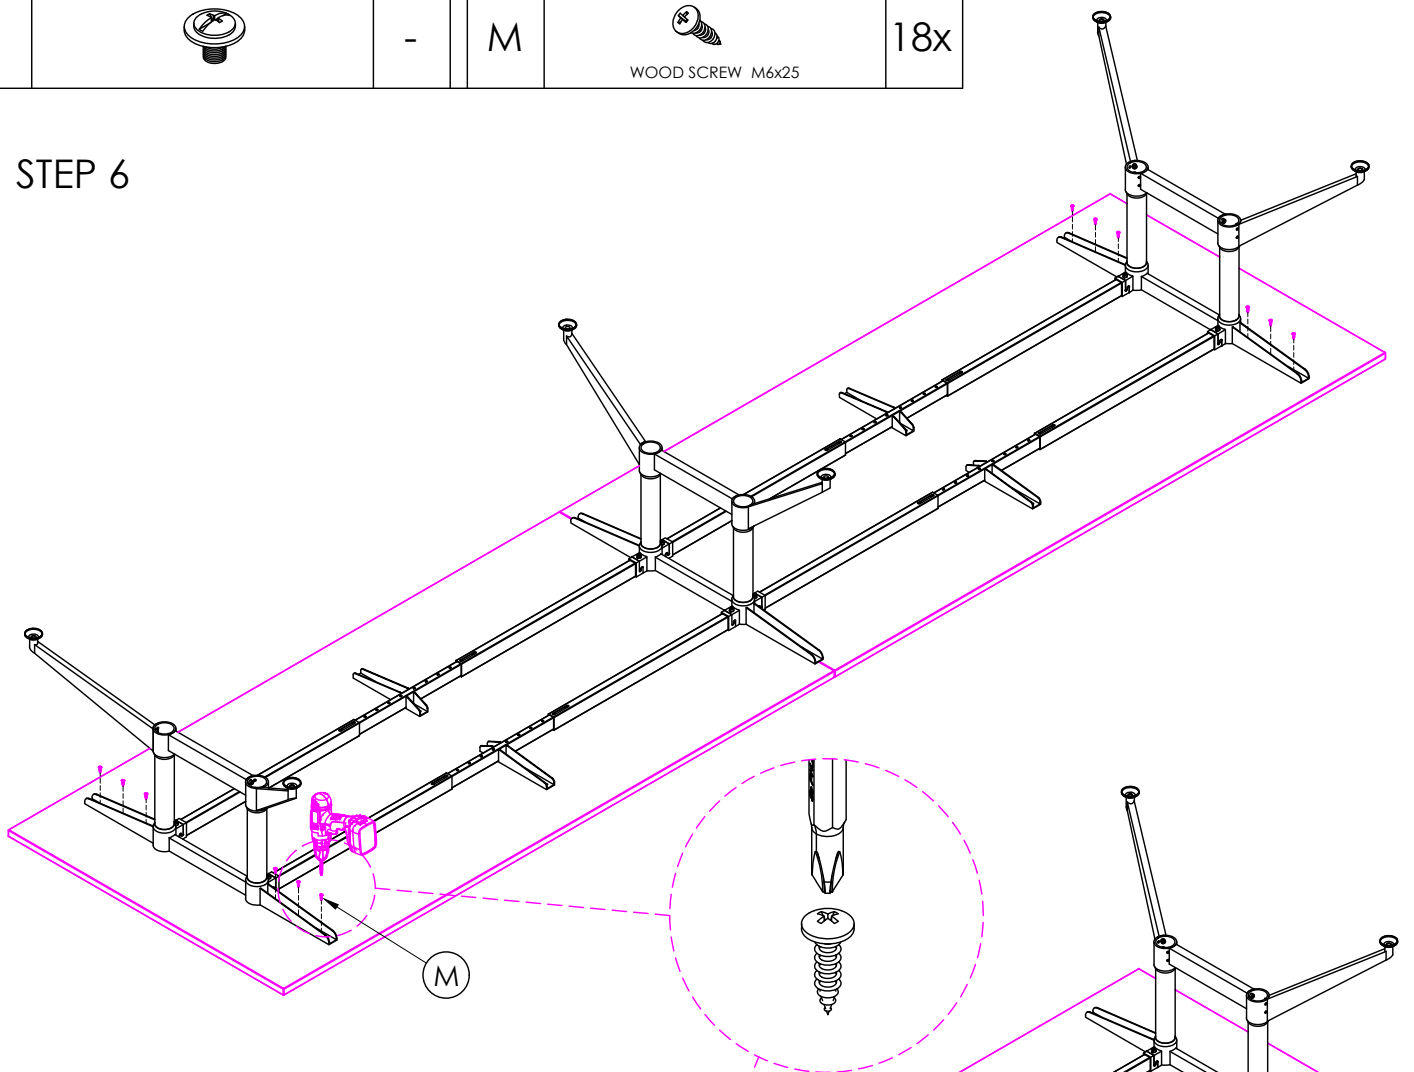

PRODUCT

Skylar Double with Shared Leg

SKY-LS12B

BDO Furniture Group

L

-

M

WOOD SCREW M6x25

18x

STEP 6

STEP 7

CAUTION:
HEAVY

2 PERSON HEAVY
ASSEMBLY

BuyDirectOnline.com.auTM

PRODUCT

Skylar Double with Shared Leg