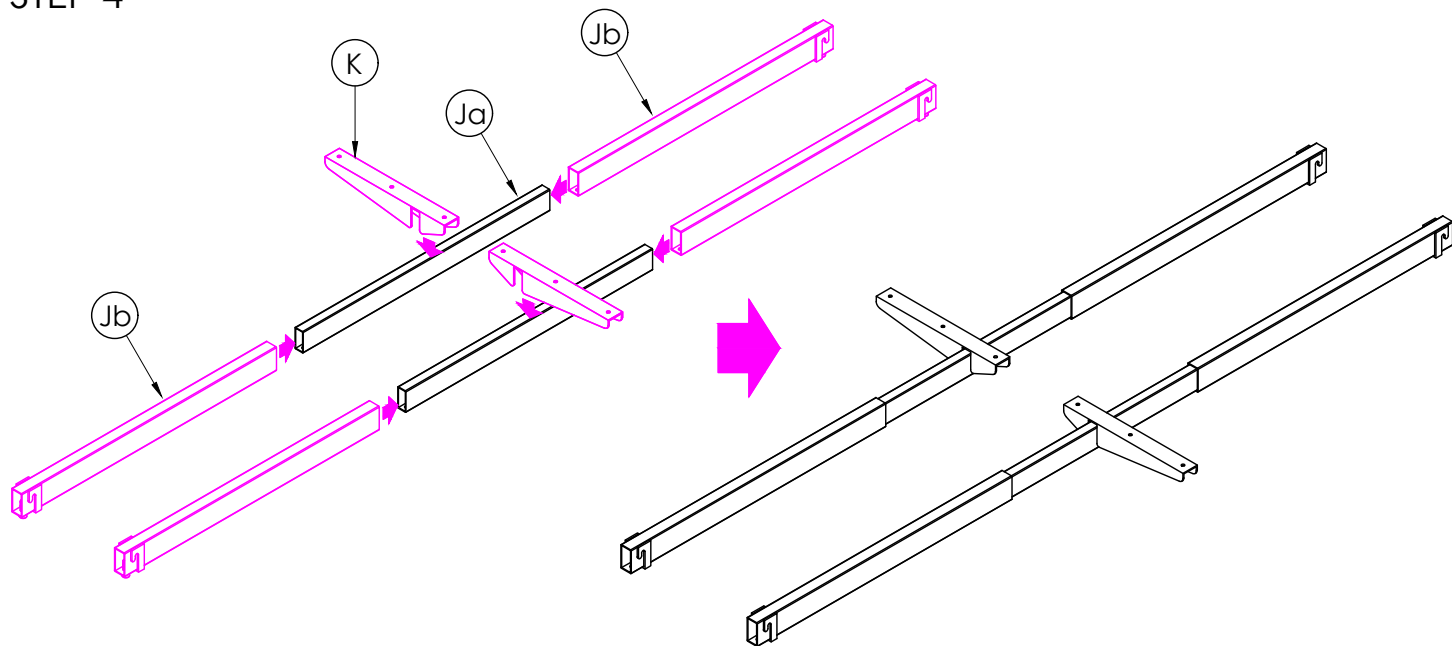

A		2x	B		2x	C		4x
D		6x	E		4x	F		2x
G	 M6x25	40x						

STEP 1

STEP 2

H		1x	I		1x	J		4x
K		4x						

STEP 3

STEP 4

STEP 5

BuyDirectOnline.com.au™

PRODUCT

Skylar Double with Shared Leg

SKY-LS12B

BDO Furniture Group

L

-

M

WOOD SCREW M6x25

18x

STEP 6

STEP 7

CAUTION:
HEAVY

2 PERSON HEAVY
ASSEMBLY

BuyDirectOnline.com.auTM

PRODUCT

Skylar Double with Shared Leg