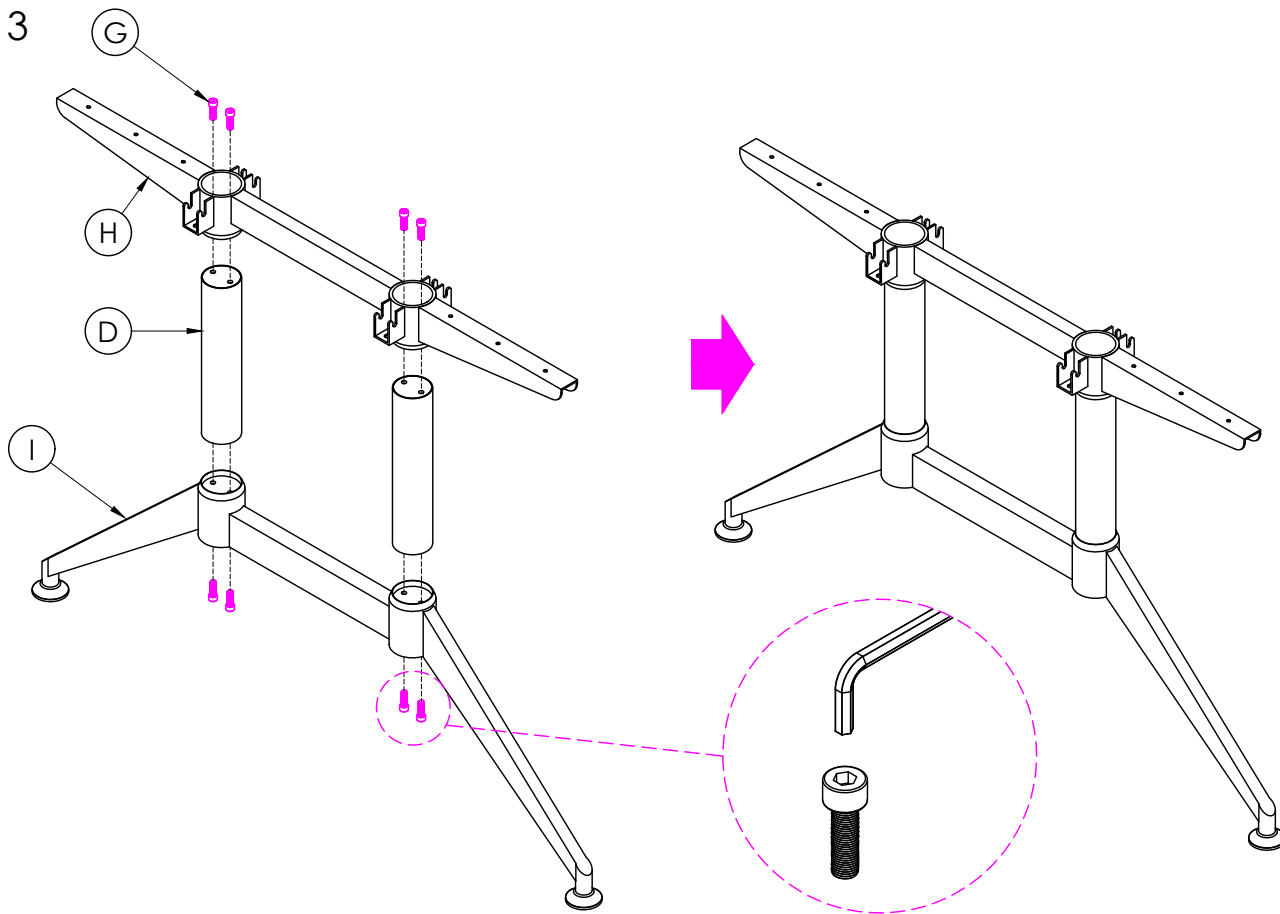

H		1x	I		1x	J		4x
K		4x						

STEP 3