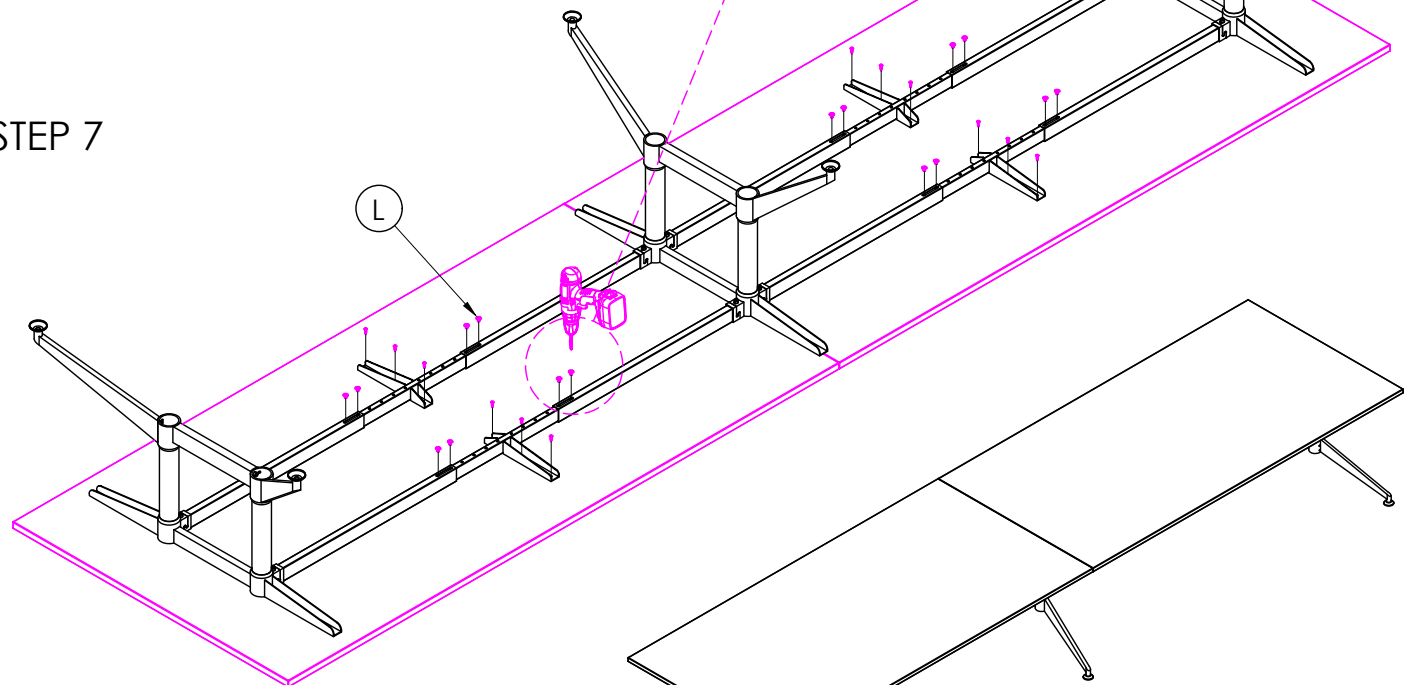

SKY-LS12B

BDO Furniture Group

L

-

M

WOOD SCREW M6x25

18x

STEP 6

STEP 7

FINAL

CAUTION:
HEAVY

2 PERSON HEAVY
ASSEMBLY

BuyDirectOnline.com.auTM

PRODUCT

Skylar Double with Shared Leg

SKY-LS12B