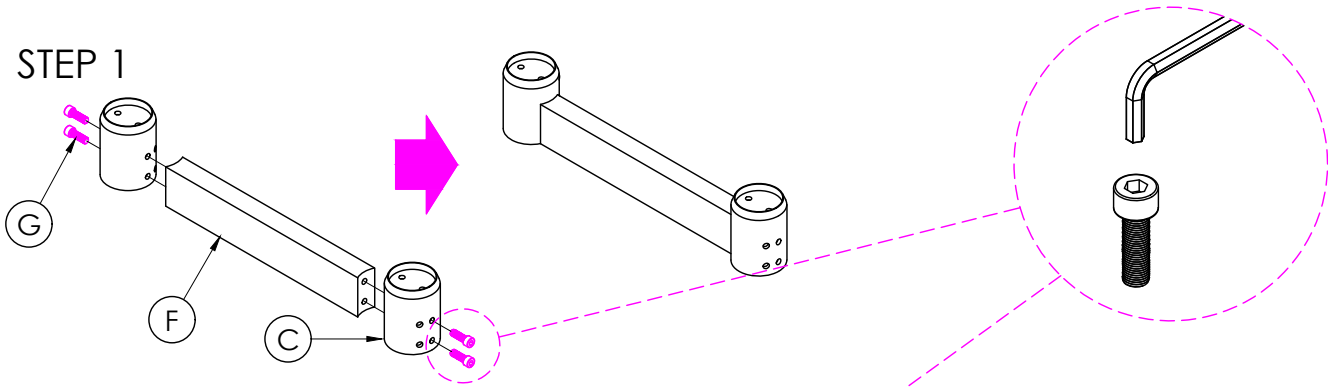

| | | | | | | | | |
|---|--|-----|---|---|----|---|---|----|
| A |  | 2x | B |  | 2x | C |  | 4x |
| D |  | 6x | E |  | 4x | F |  | 2x |
| G |  M6x25 | 40x | | | | | | |

STEP 1

STEP 2

BuyDirectOnline.com.au™

PRODUCT

Skylar Double with Shared Leg

SKY-LS12B

BDO Furniture Group

| | | | | | | | | |
|---|---|----|---|--|----|---|--|----|
| H |  | 1x | I |  | 1x | J |  | 4x |
| K |  | 4x | | | | | | |

STEP 3

STEP 4

BuyDirectOnline.com.au™