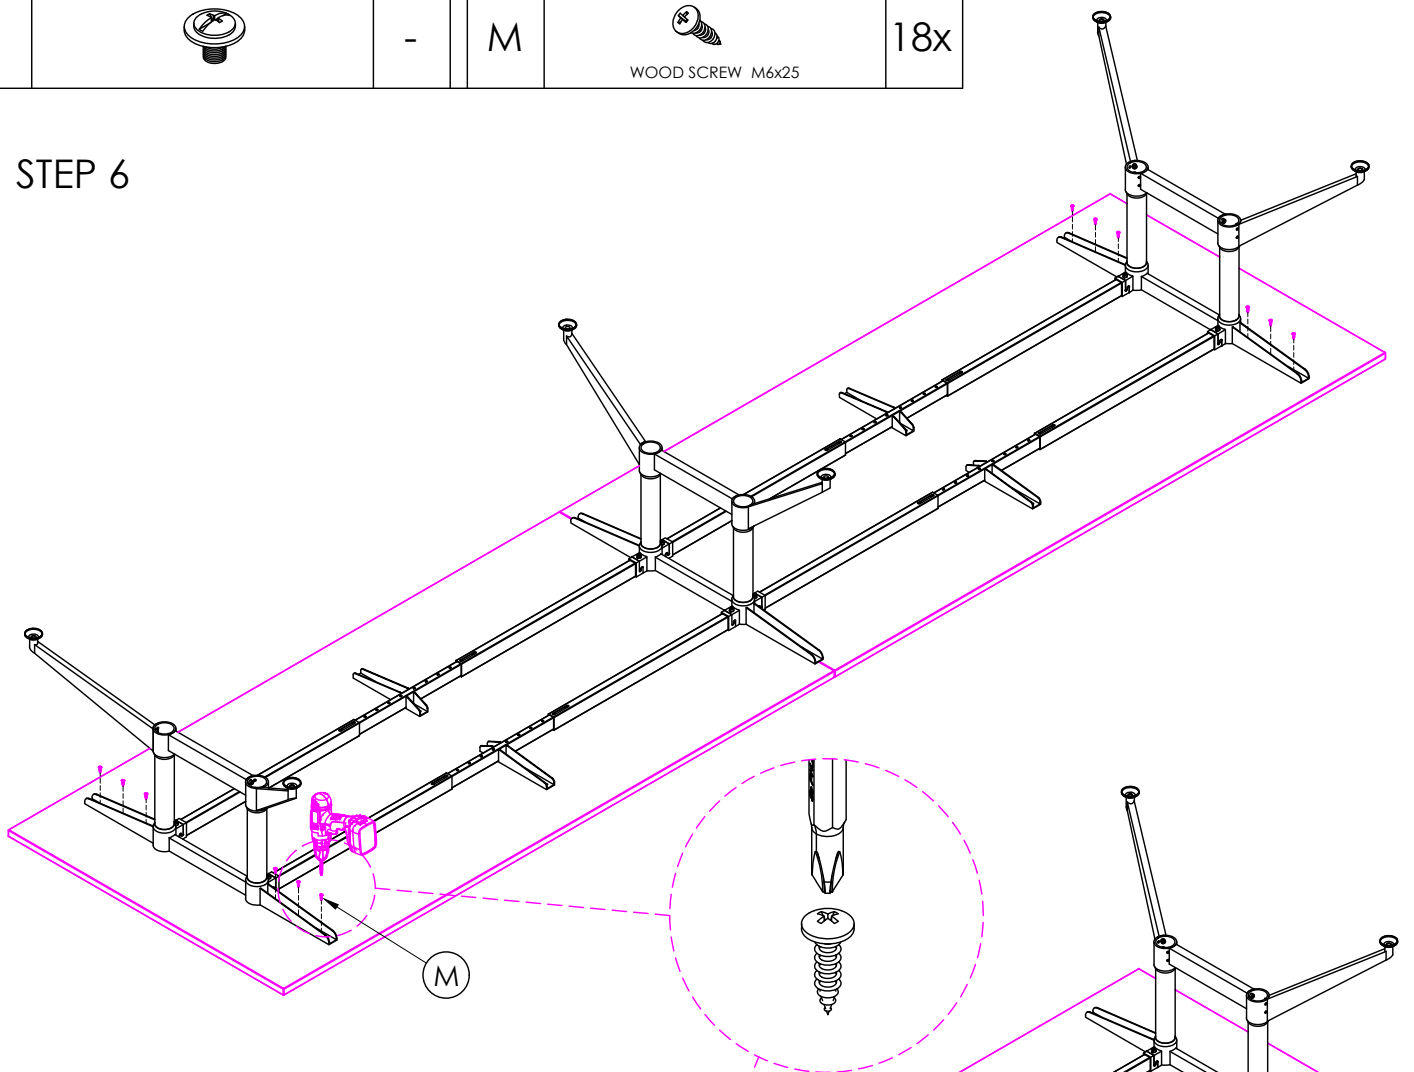

SKY-LS12B

BDO Furniture Group

L

-

M

WOOD SCREW M6x25

18x

STEP 6