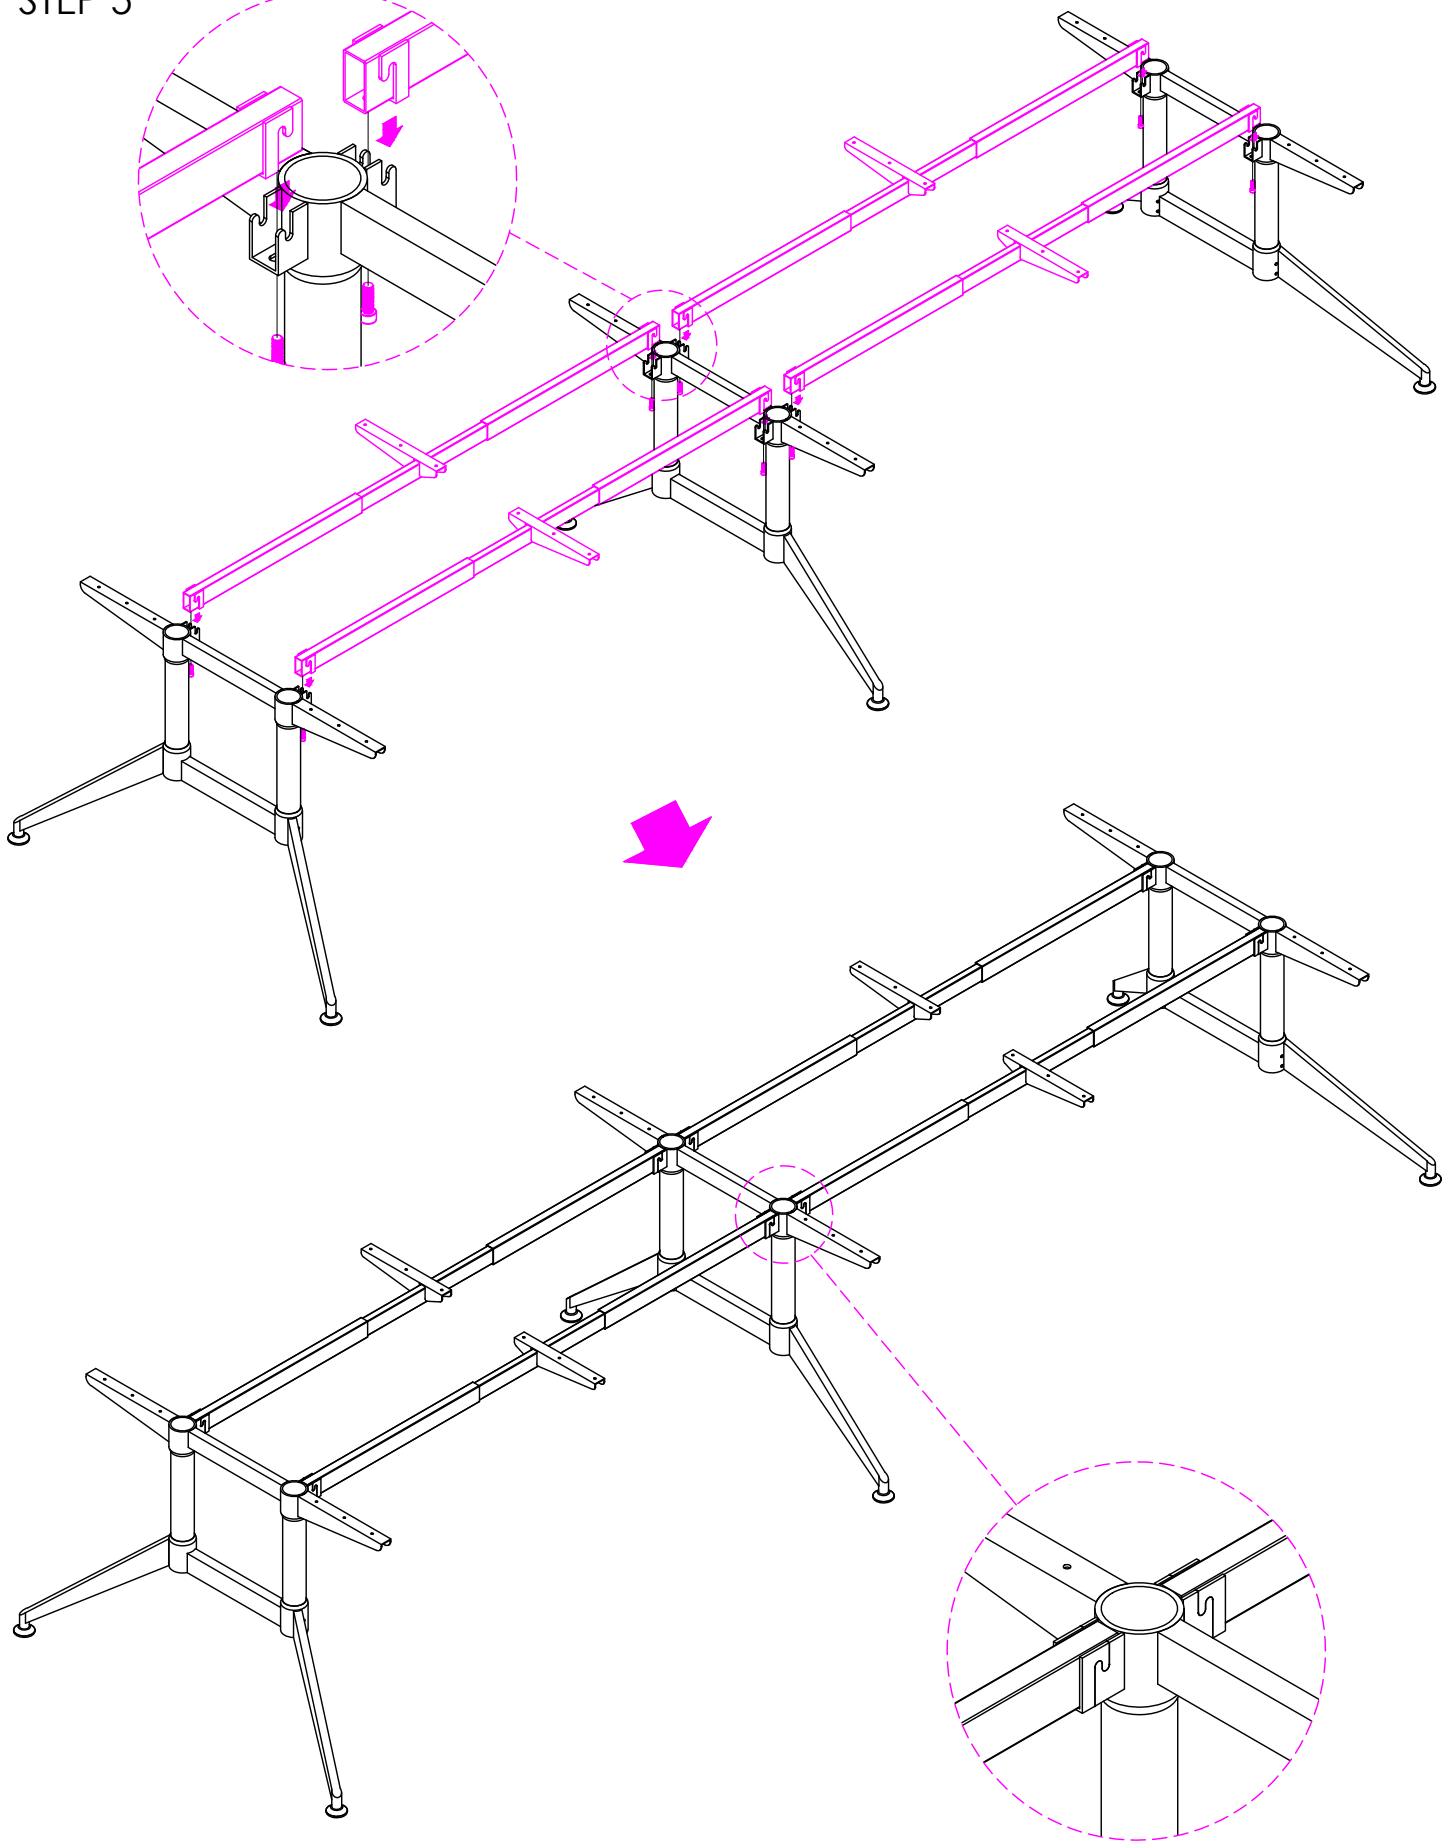

PRODUCT

Skylar Double with Shared Leg

SKY-LS12B

BDO Furniture Group

STEP 5

BuyDirectOnline.com.au™

PRODUCT

Skylar Double with Shared Leg

SKY-LS12B

BDO Furniture Group

L

-

M

WOOD SCREW M6x25

18x

STEP 6