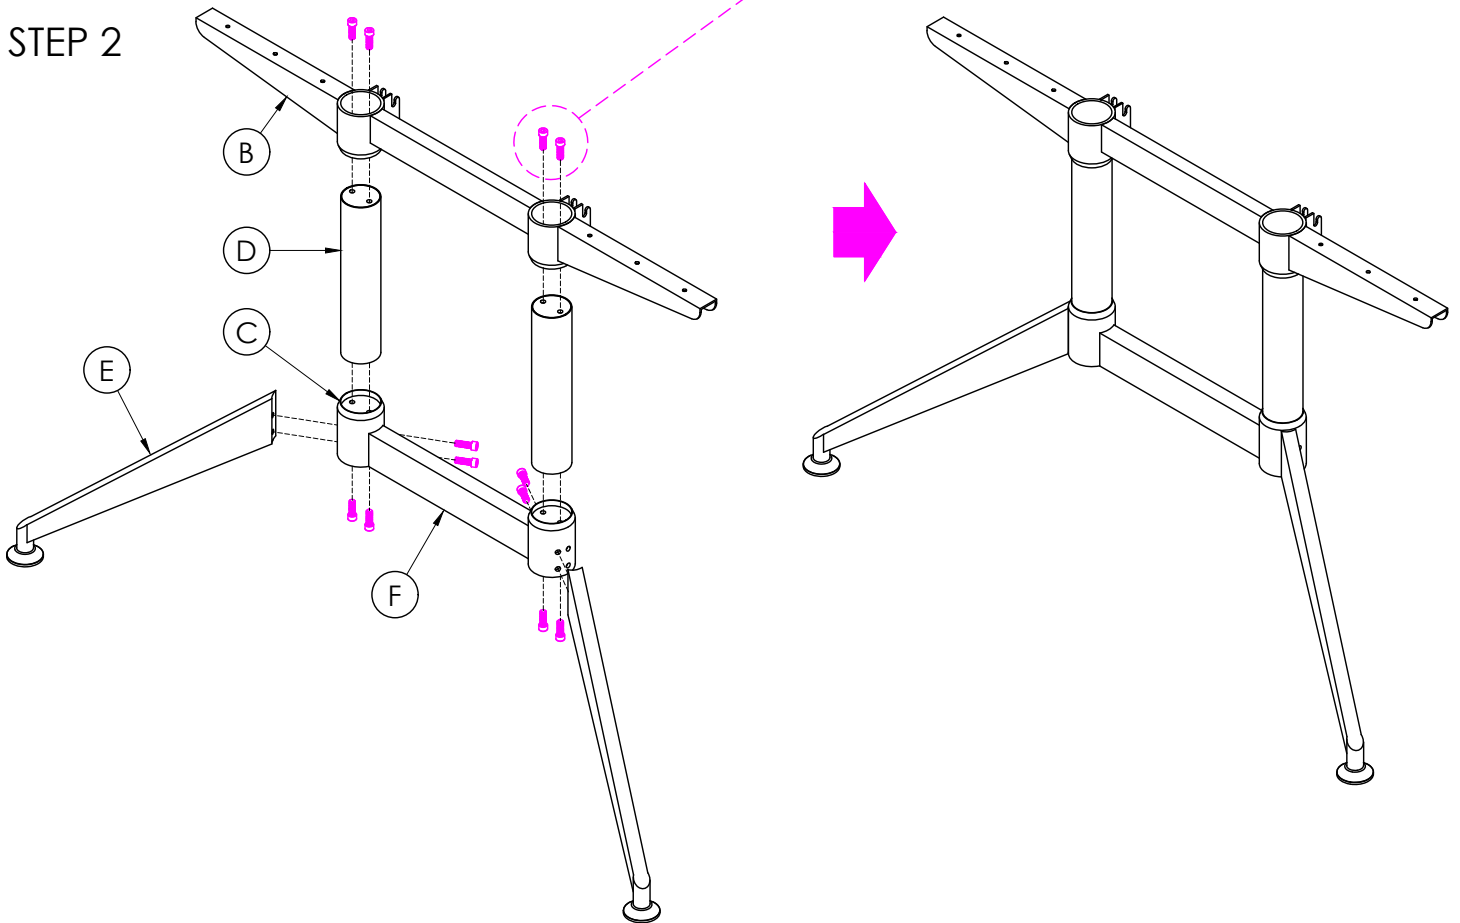

STEP 2

BuyDirectOnline.com.au™

PRODUCT

Skylar Double with Shared Leg

SKY-LS12B

BDO Furniture Group