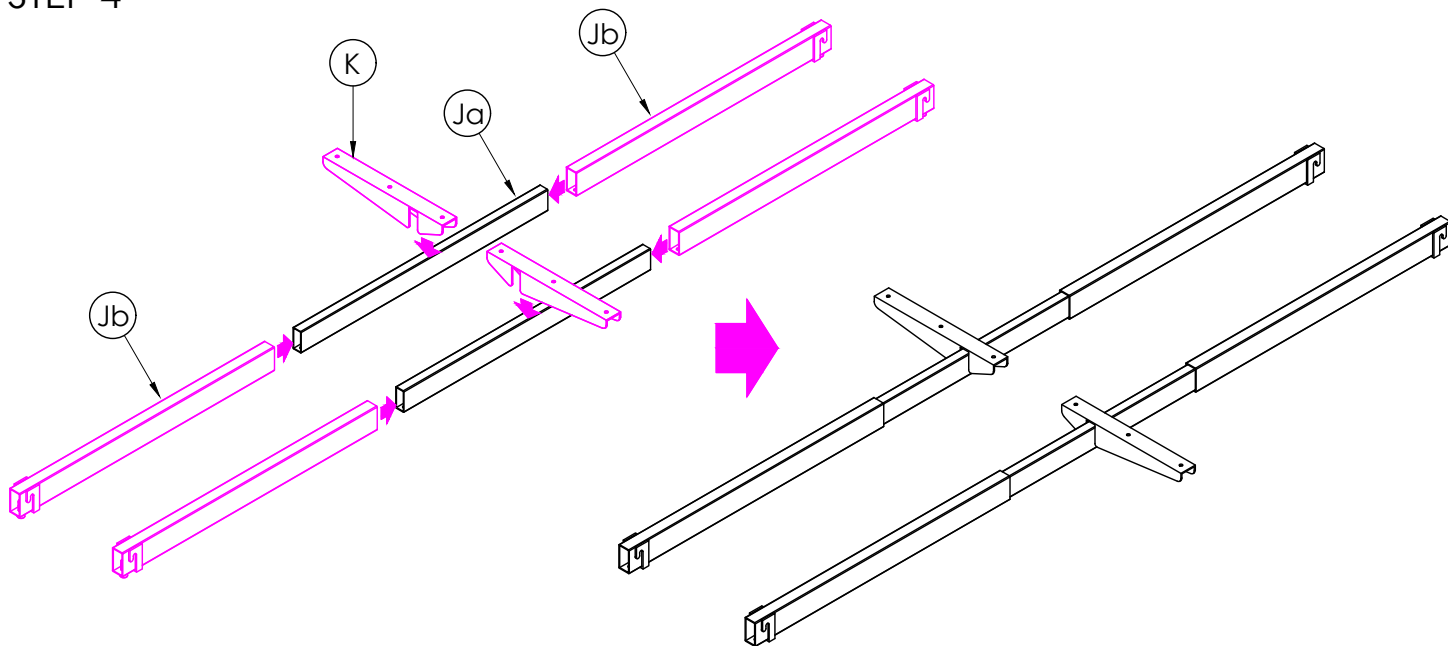

PRODUCT

Skylar Double with Shared Leg

SKY-LS12B

BDO Furniture Group

| | | | | | | | | |
|---|---|----|---|--|----|---|--|----|
| H |  | 1x | I |  | 1x | J |  | 4x |
| K |  | 4x | | | | | | |

STEP 3

STEP 4

BuyDirectOnline.com.au™