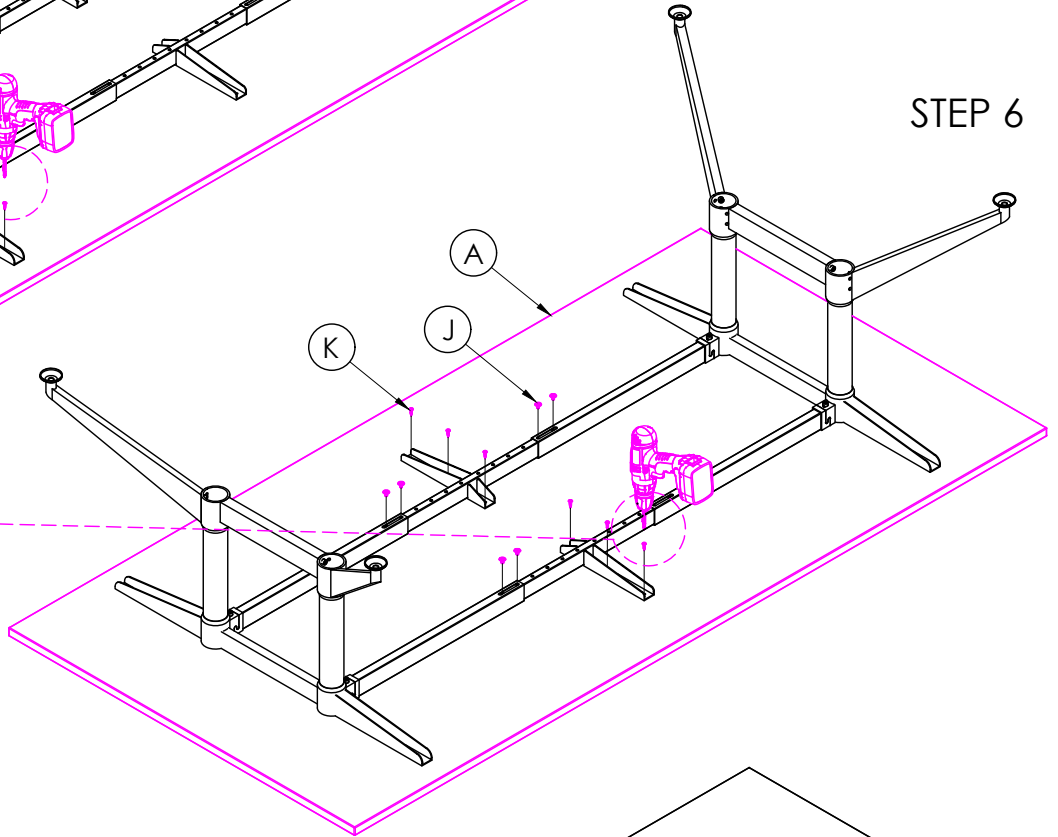

STEP 3

STEP 4

J

8x

K

WOOD SCREW M6x25

18x

STEP 5

STEP 6

CAUTION:  
HEAVY

2 PERSON HEAVY  
ASSEMBLY

FINAL

BuyDirectOnline.com.au™

PRODUCT

Skylar Double

SKY-L12B