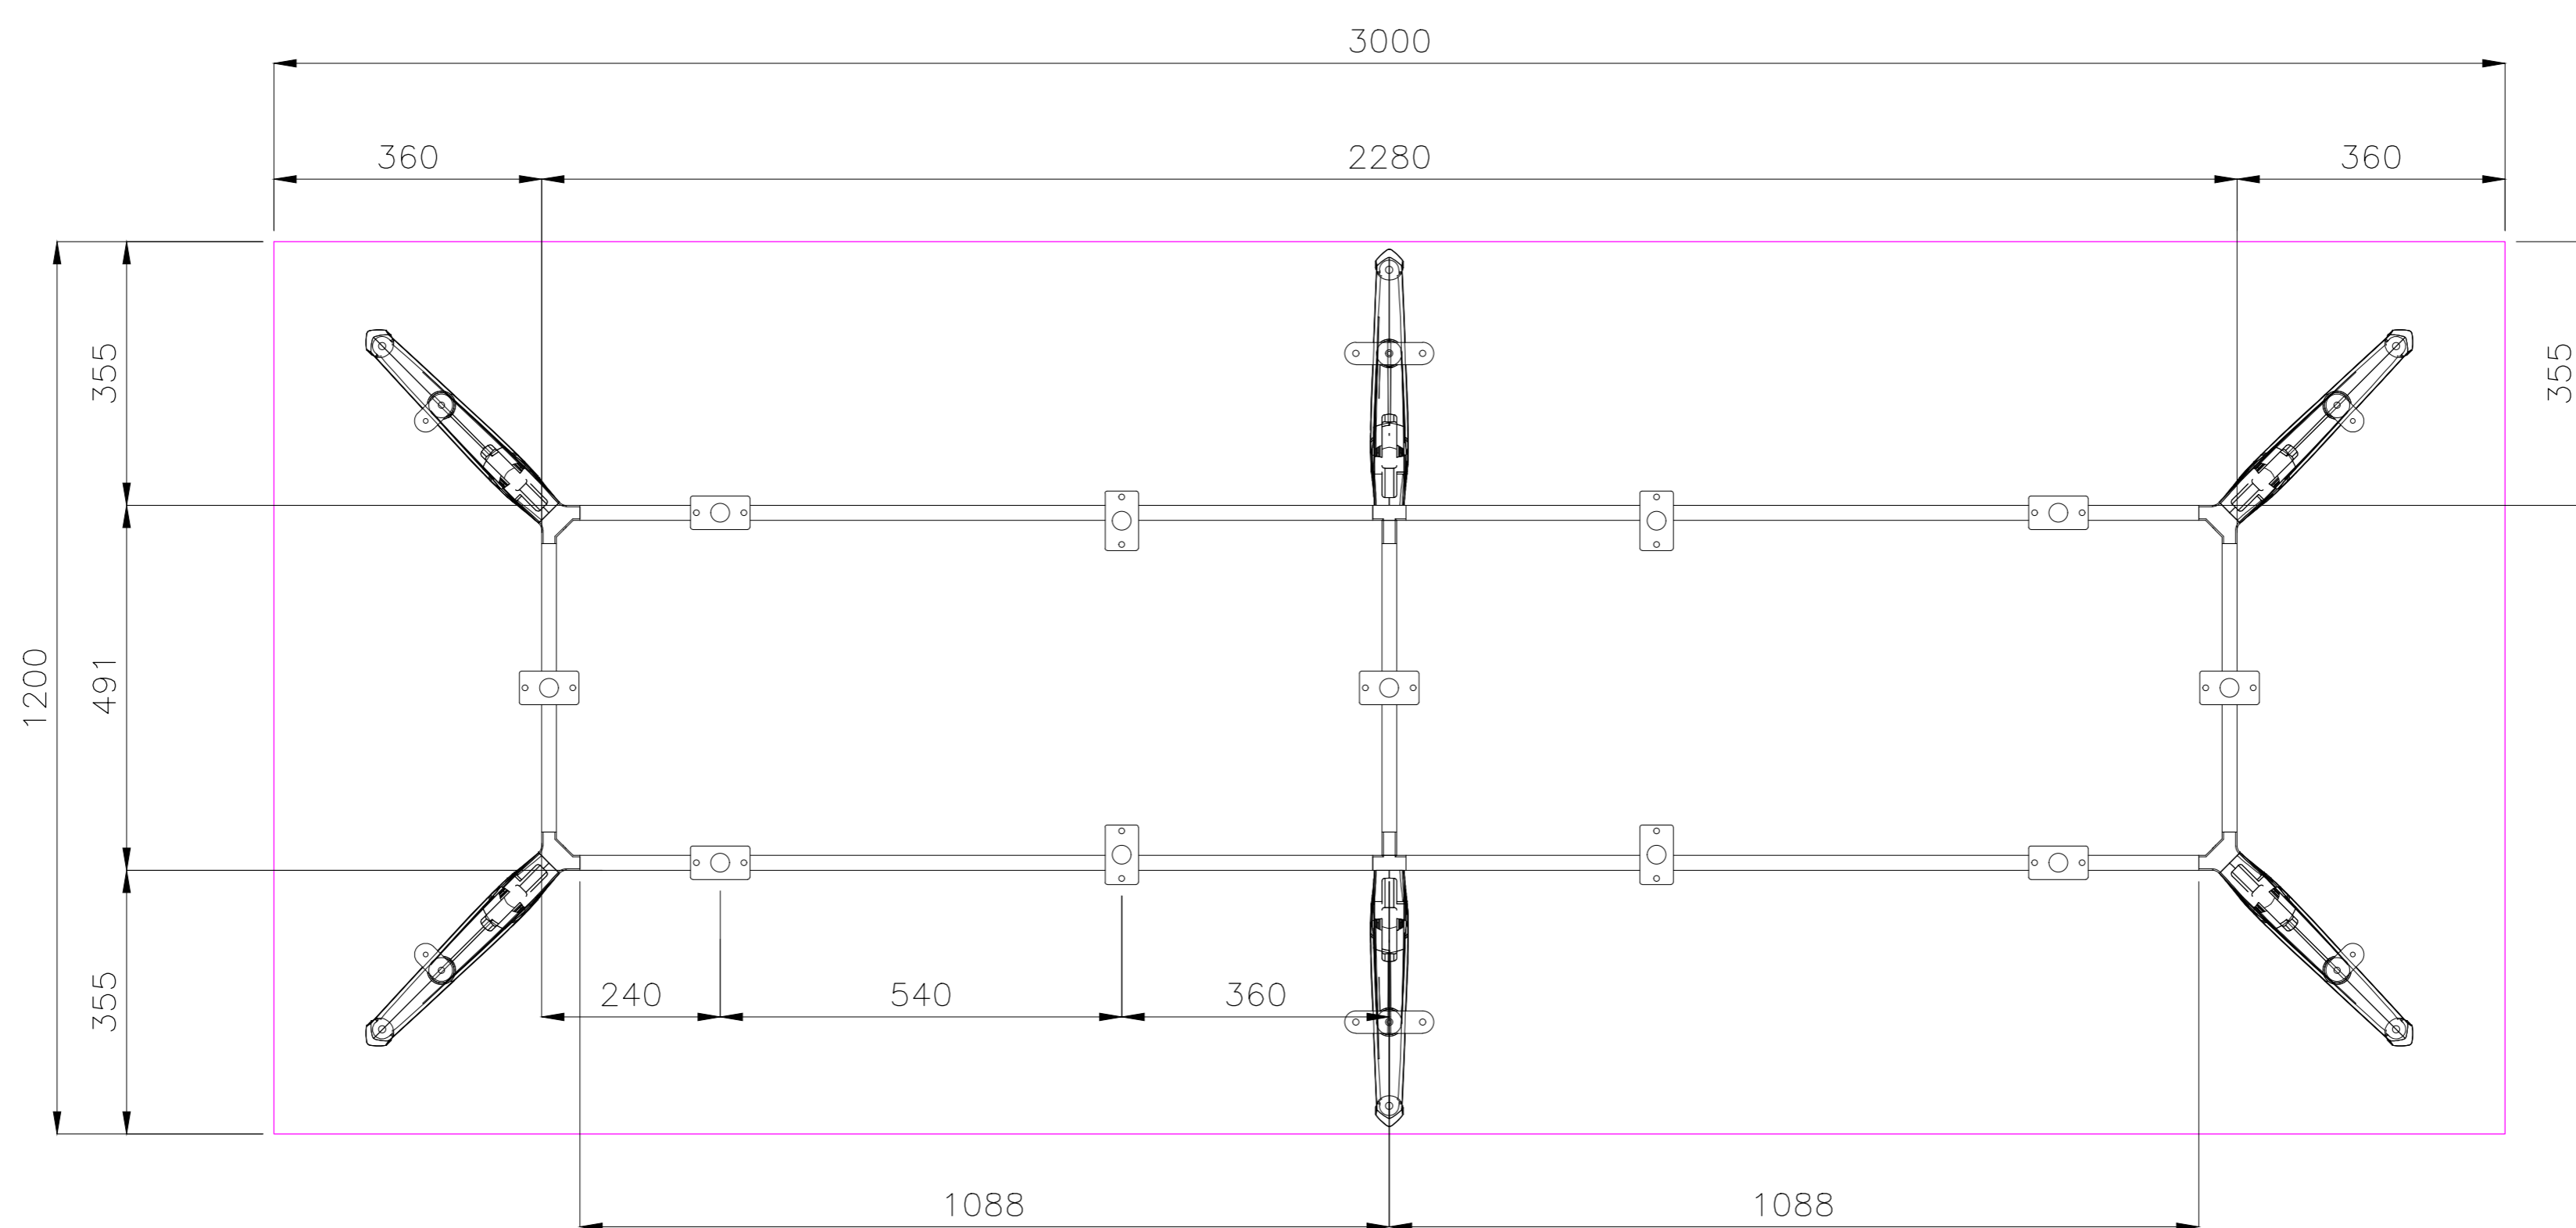

TITLE:

TECH SHEET

PRODUCT CODE:

KEN-3012

DESCRIPTION:

-

ISOMETRIC VIEW

SIDE VIEW

TOP VIEW

FRONT VIEW

READY2GO FURNITURE

PRODUCT CODE:

KEN-3012

REMARKS:

2 CARTONS

ASSEMBLED SIZE:

3000L x 1200D x 750H

© 2019 READY TO GO FURNITURE PTY LTD

TITLE: TECH SHEET	PRODUCT CODE: KEN-3612	DESCRIPTION: -
----------------------	---------------------------	-------------------

ISOMETRIC VIEW

SIDE VIEW

TOP VIEW

FRONT VIEW

READY2GO FURNITURE	PRODUCT CODE: KEN-3612	REMARKS: 2 CARTONS
	ASSEMBLED SIZE: 3600L x 1200D x 750H	2019 READY TO GO FURNITURE PTY LTD