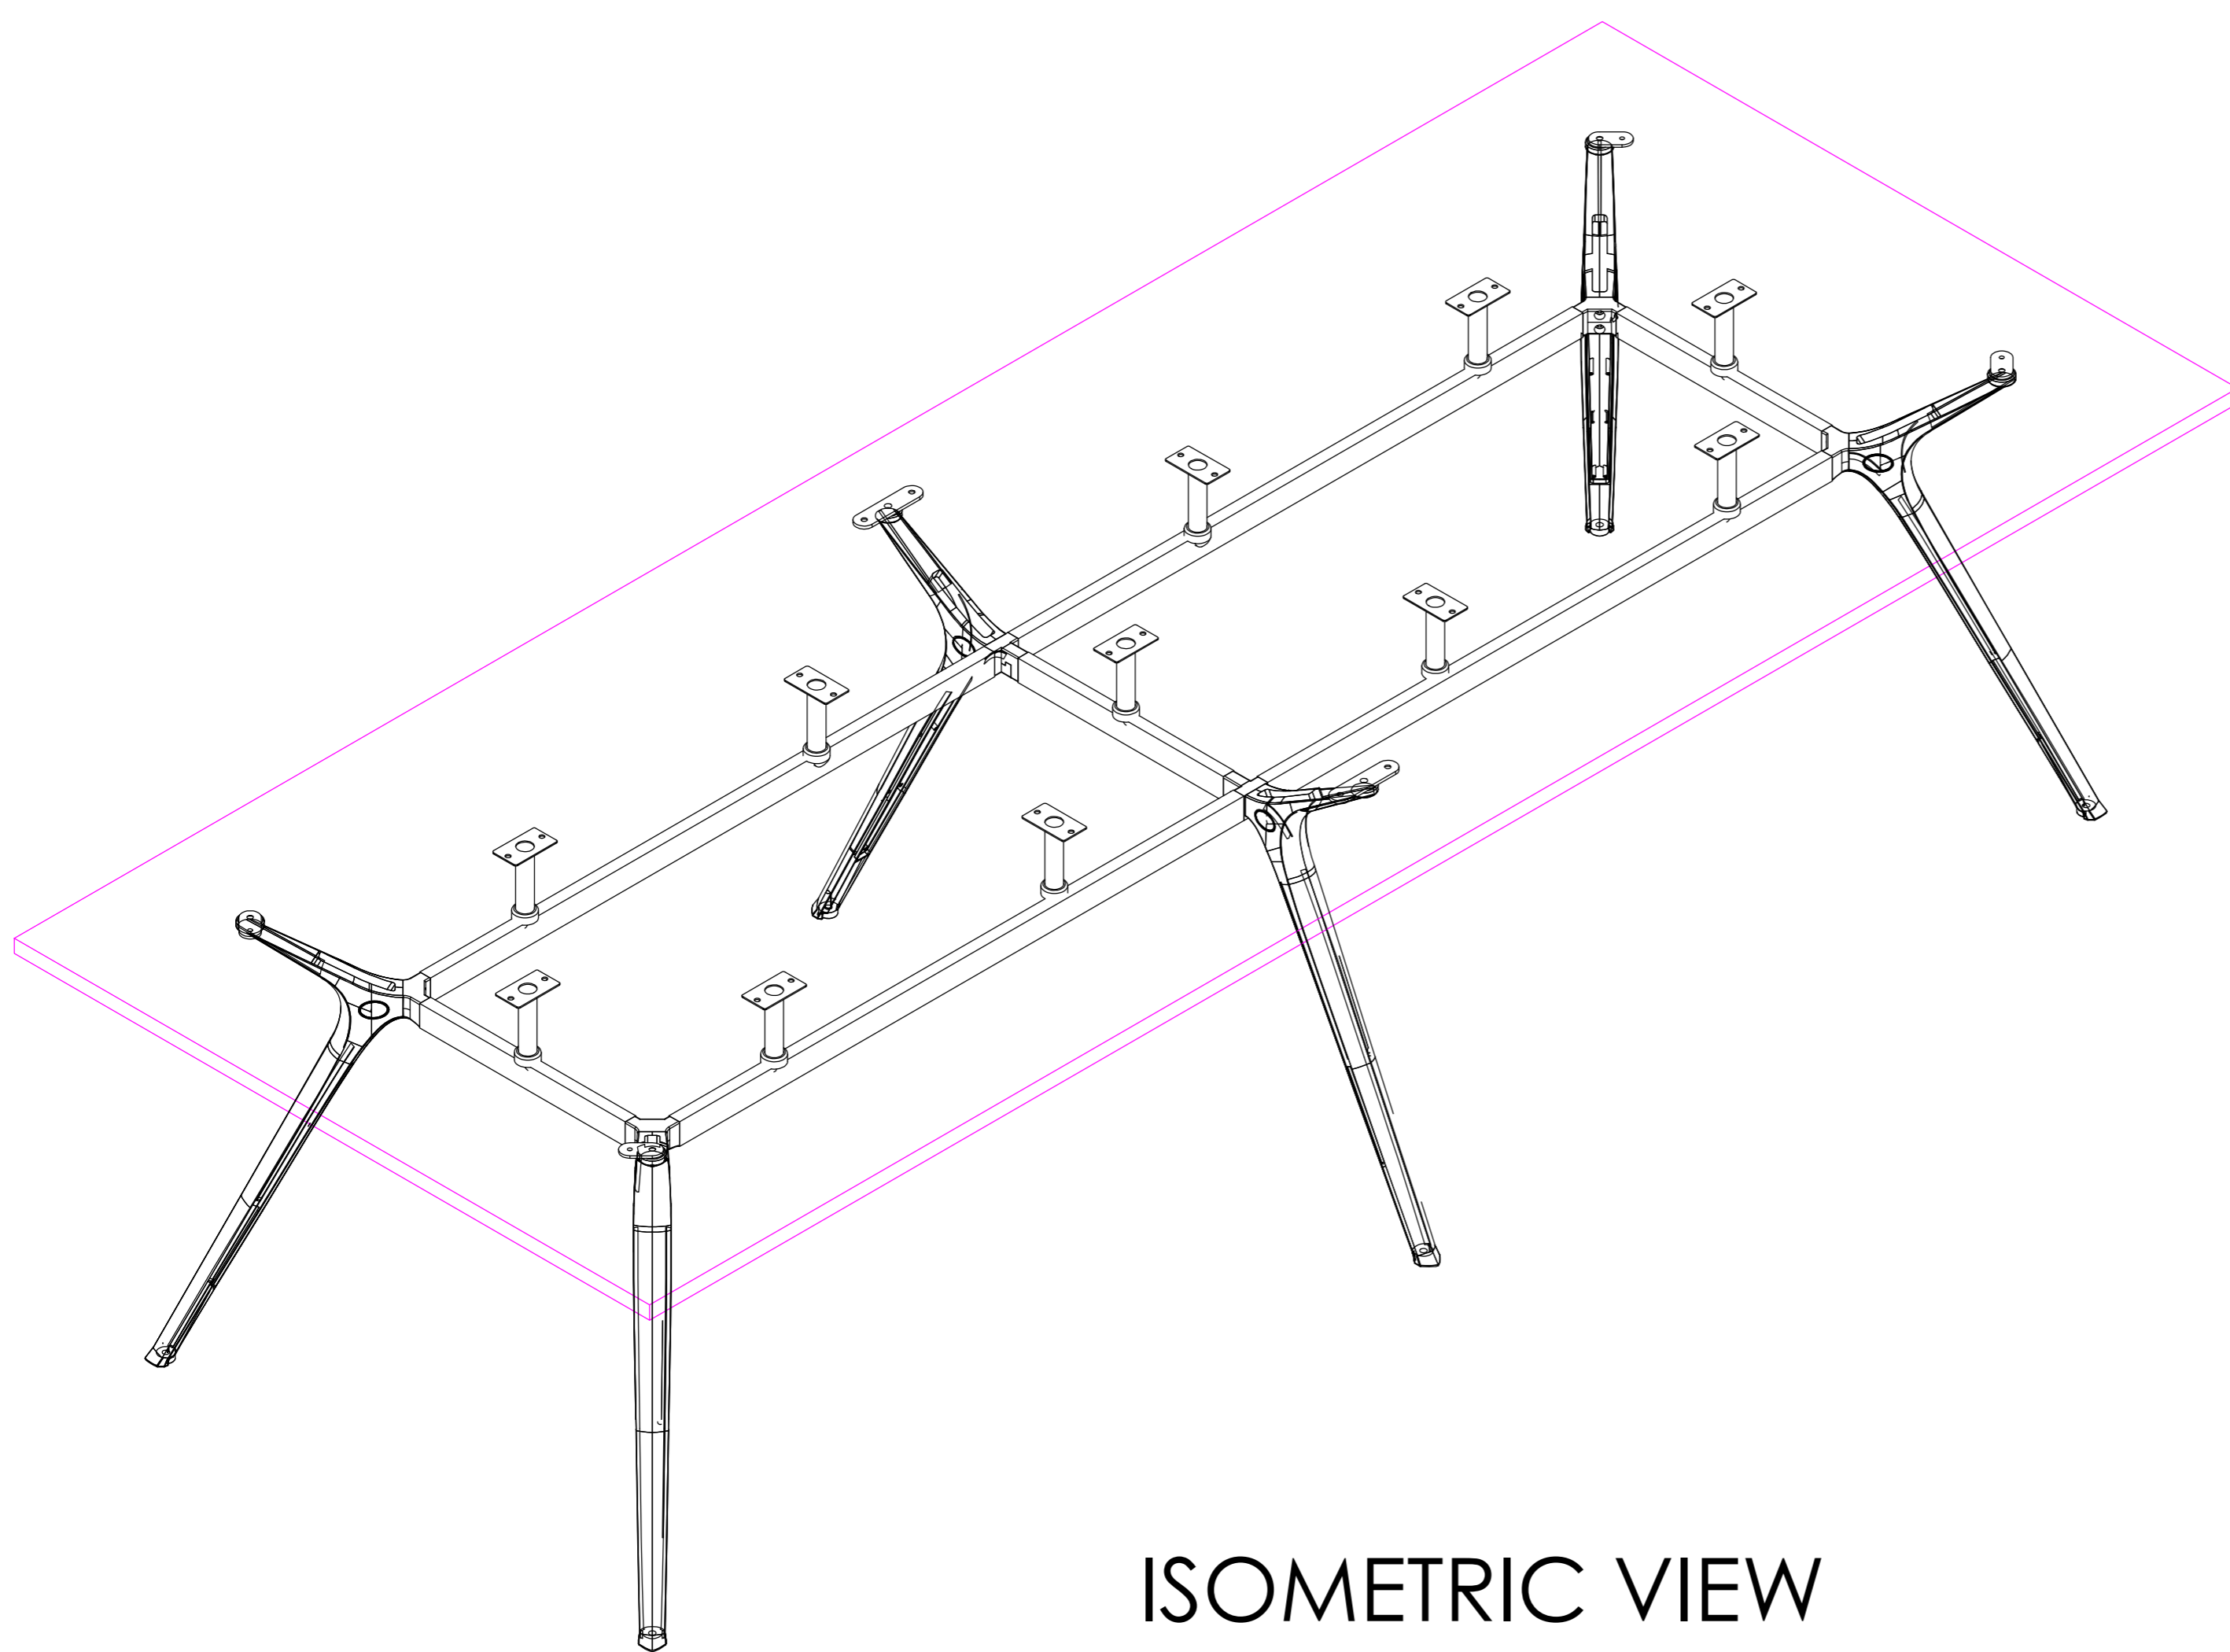

TITLE:

TECH SHEET

PRODUCT CODE:

KEN-3012

DESCRIPTION:

-

ISOMETRIC VIEW

SIDE VIEW

TOP VIEW

FRONT VIEW

READY2GO FURNITURE

PRODUCT CODE:

KEN-3012

REMARKS:

2 CARTONS

ASSEMBLED SIZE:

3000L x 1200D x 750H

© 2019 READY TO GO FURNITURE PTY LTD

TITLE: TECH SHEET	PRODUCT CODE: KEN-3612	DESCRIPTION: -
----------------------	---------------------------	-------------------

ISOMETRIC VIEW

SIDE VIEW

TOP VIEW

FRONT VIEW

READY2GO FURNITURE	PRODUCT CODE: KEN-3612	REMARKS: 2 CARTONS
	ASSEMBLED SIZE: 3600L x 1200D x 750H	2019 READY TO GO FURNITURE PTY LTD