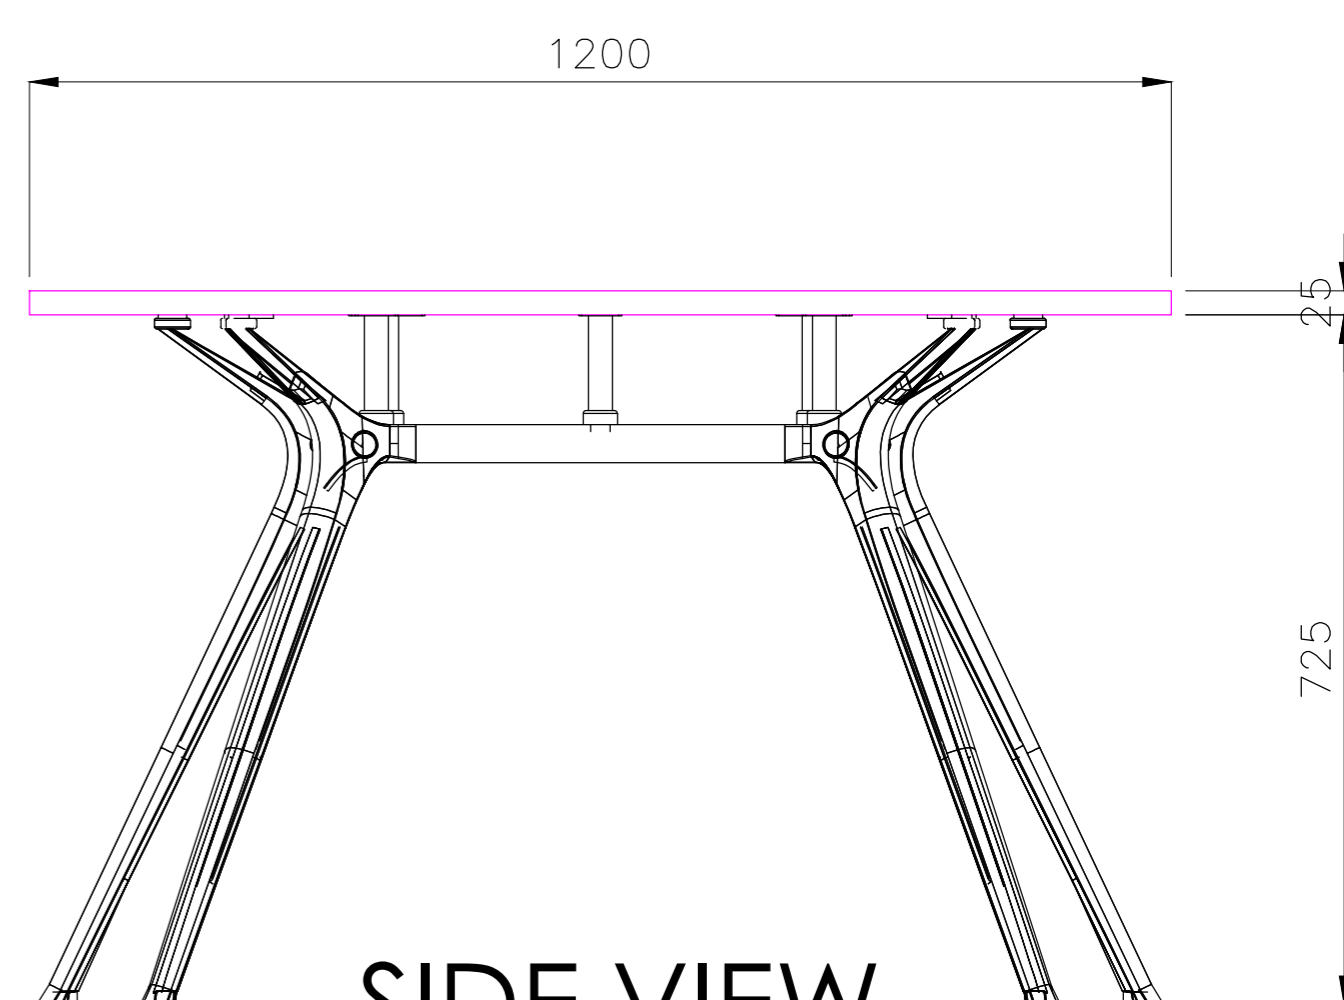

TITLE:

TECH SHEET

PRODUCT CODE:

KEN-3012

DESCRIPTION:

-

ISOMETRIC VIEW

SIDE VIEW

TOP VIEW

FRONT VIEW

READY2GO FURNITURE

PRODUCT CODE:

KEN-3012

REMARKS:

2 CARTONS

ASSEMBLED SIZE:

3000L x 1200D x 750H

© 2019 READY TO GO FURNITURE PTY LTD

TITLE: TECH SHEET	PRODUCT CODE: KEN-3612	DESCRIPTION: -
----------------------	---------------------------	-------------------

ISOMETRIC VIEW

SIDE VIEW

TOP VIEW

FRONT VIEW

READY2GO FURNITURE	PRODUCT CODE: KEN-3612	REMARKS: 2 CARTONS
	ASSEMBLED SIZE: 3600L x 1200D x 750H	2019 READY TO GO FURNITURE PTY LTD