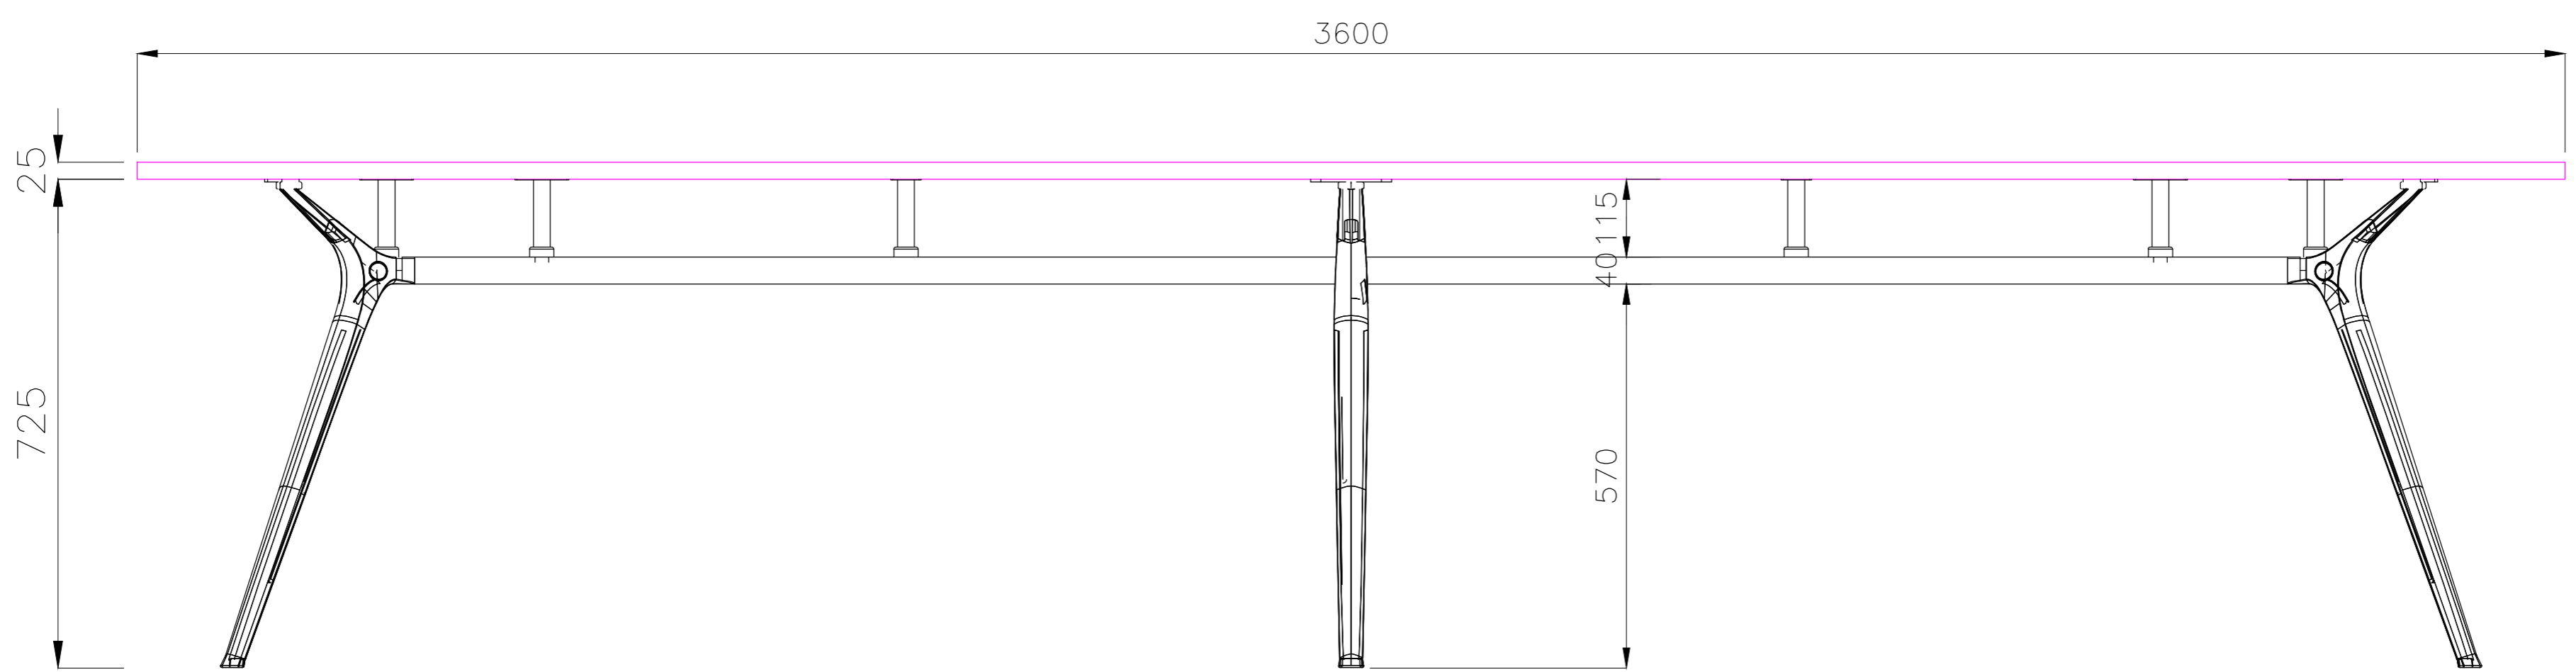

TITLE:

TECH SHEET

PRODUCT CODE:

KEN-3012

DESCRIPTION:

-

ISOMETRIC VIEW

SIDE VIEW

3000L x 1200D x 750H

© 2019 READY TO GO FURNITURE PTY LTD

TITLE: TECH SHEET	PRODUCT CODE: KEN-3612	DESCRIPTION: -
----------------------	---------------------------	-------------------

ISOMETRIC VIEW

SIDE VIEW

TOP VIEW

FRONT VIEW

READY2GO FURNITURE	PRODUCT CODE: KEN-3612	REMARKS: 2 CARTONS
	ASSEMBLED SIZE: 3600L x 1200D x 750H	2019 READY TO GO FURNITURE PTY LTD