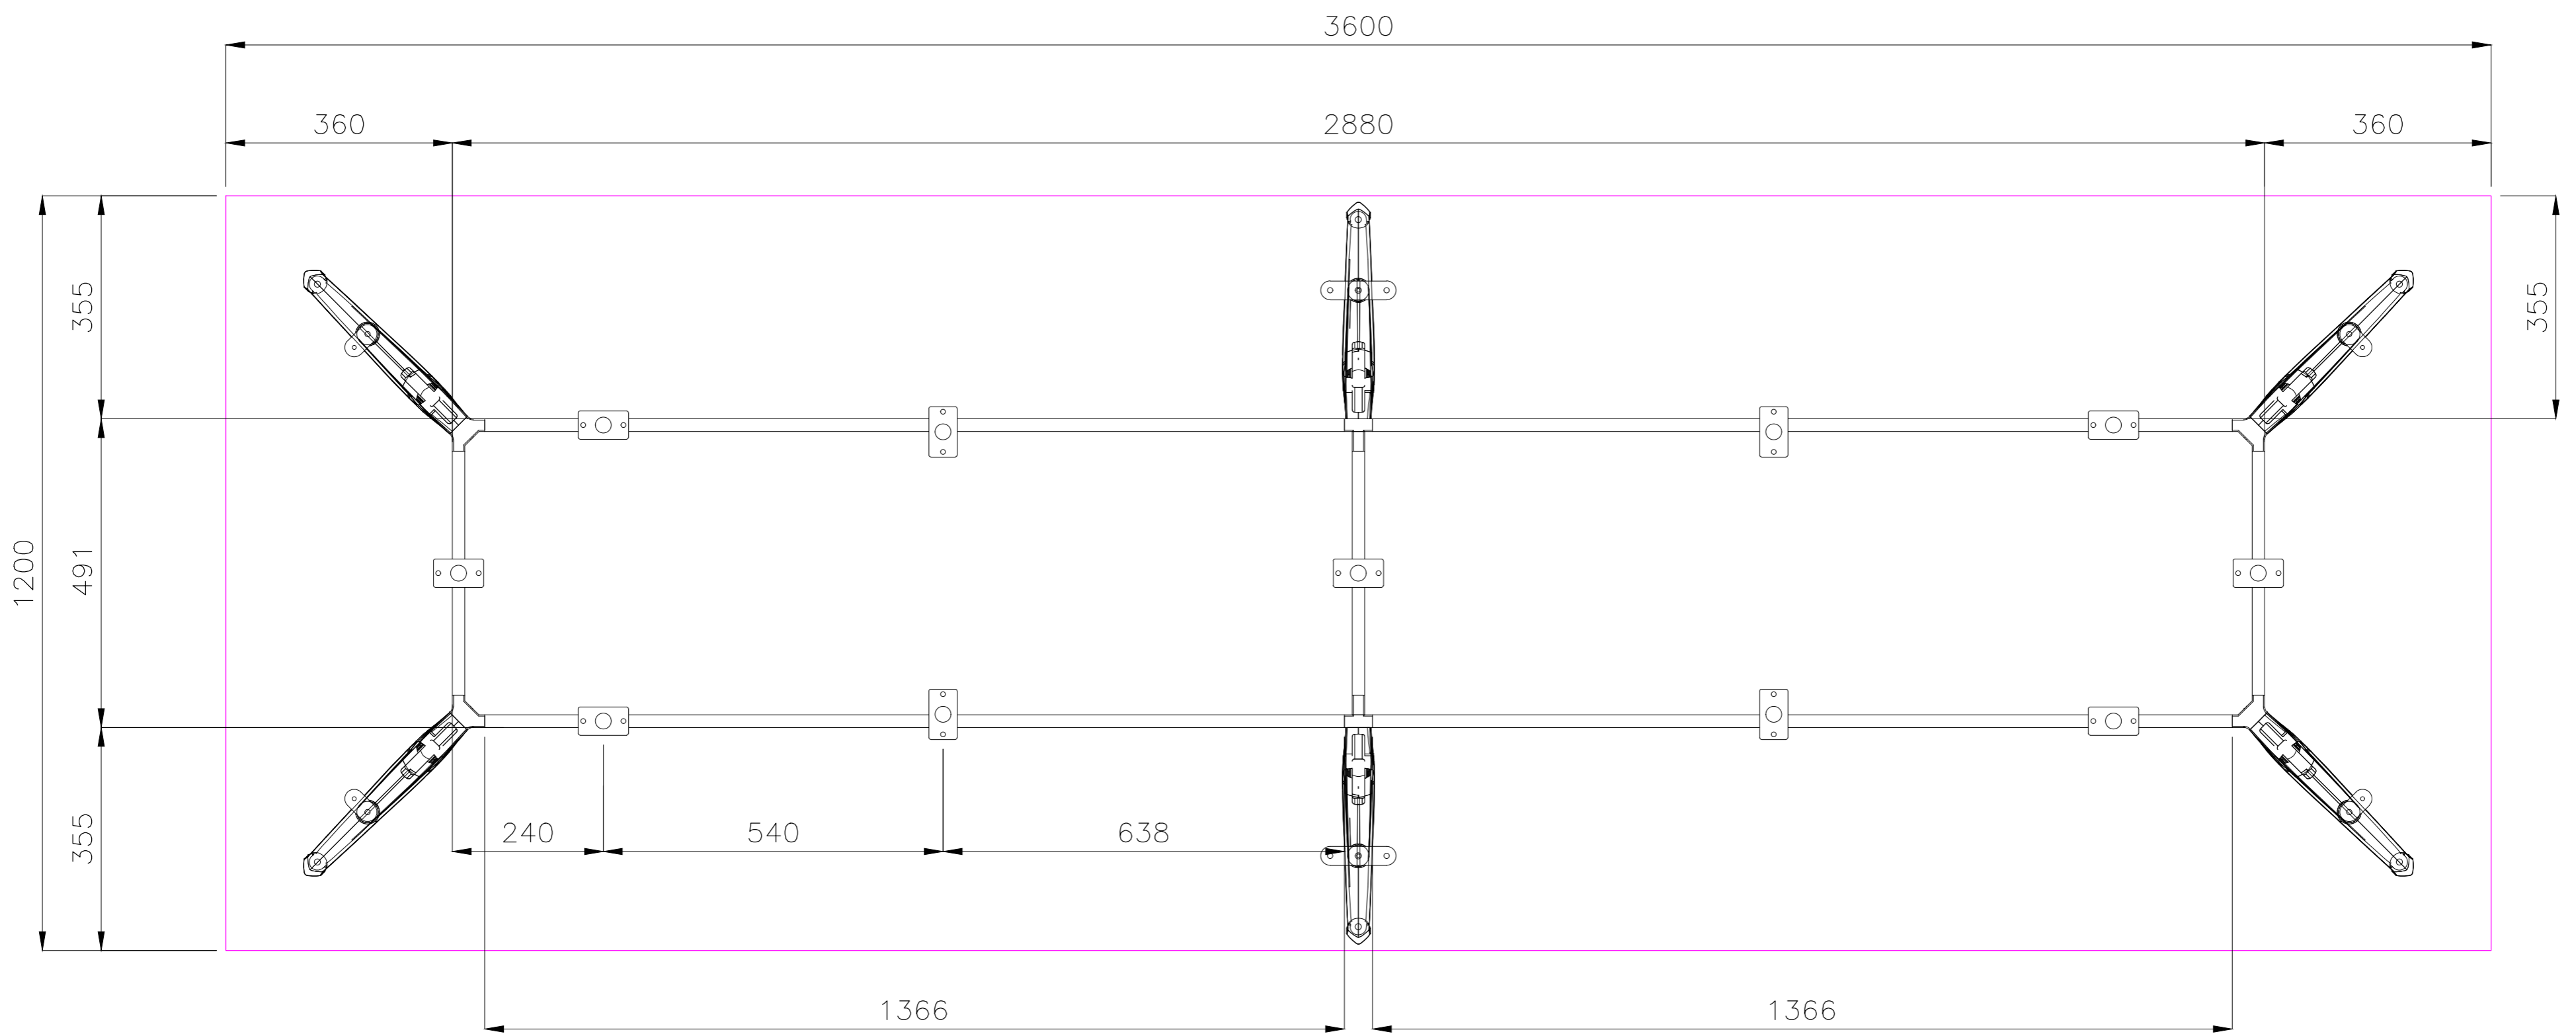

TITLE:

TECH SHEET

PRODUCT CODE:

KEN-3012

DESCRIPTION:

-

ISOMETRIC VIEW

SIDE VIEW

TOP VIEW

FRONT VIEW

READY2GO FURNITURE

PRODUCT CODE:

KEN-3012

REMARKS:

2 CARTONS

ASSEMBLED SIZE:

3000L x 1200D x 750H

© 2019 READY TO GO FURNITURE PTY LTD

TITLE: TECH SHEET	PRODUCT CODE: KEN-3612	DESCRIPTION: -
----------------------	---------------------------	-------------------

ISOMETRIC VIEW

SIDE VIEW

TOP VIEW

FRONT VIEW

READY2GO FURNITURE	PRODUCT CODE: KEN-3612	REMARKS: 2 CARTONS
	ASSEMBLED SIZE: 3600L x 1200D x 750H	2019 READY TO GO FURNITURE PTY LTD