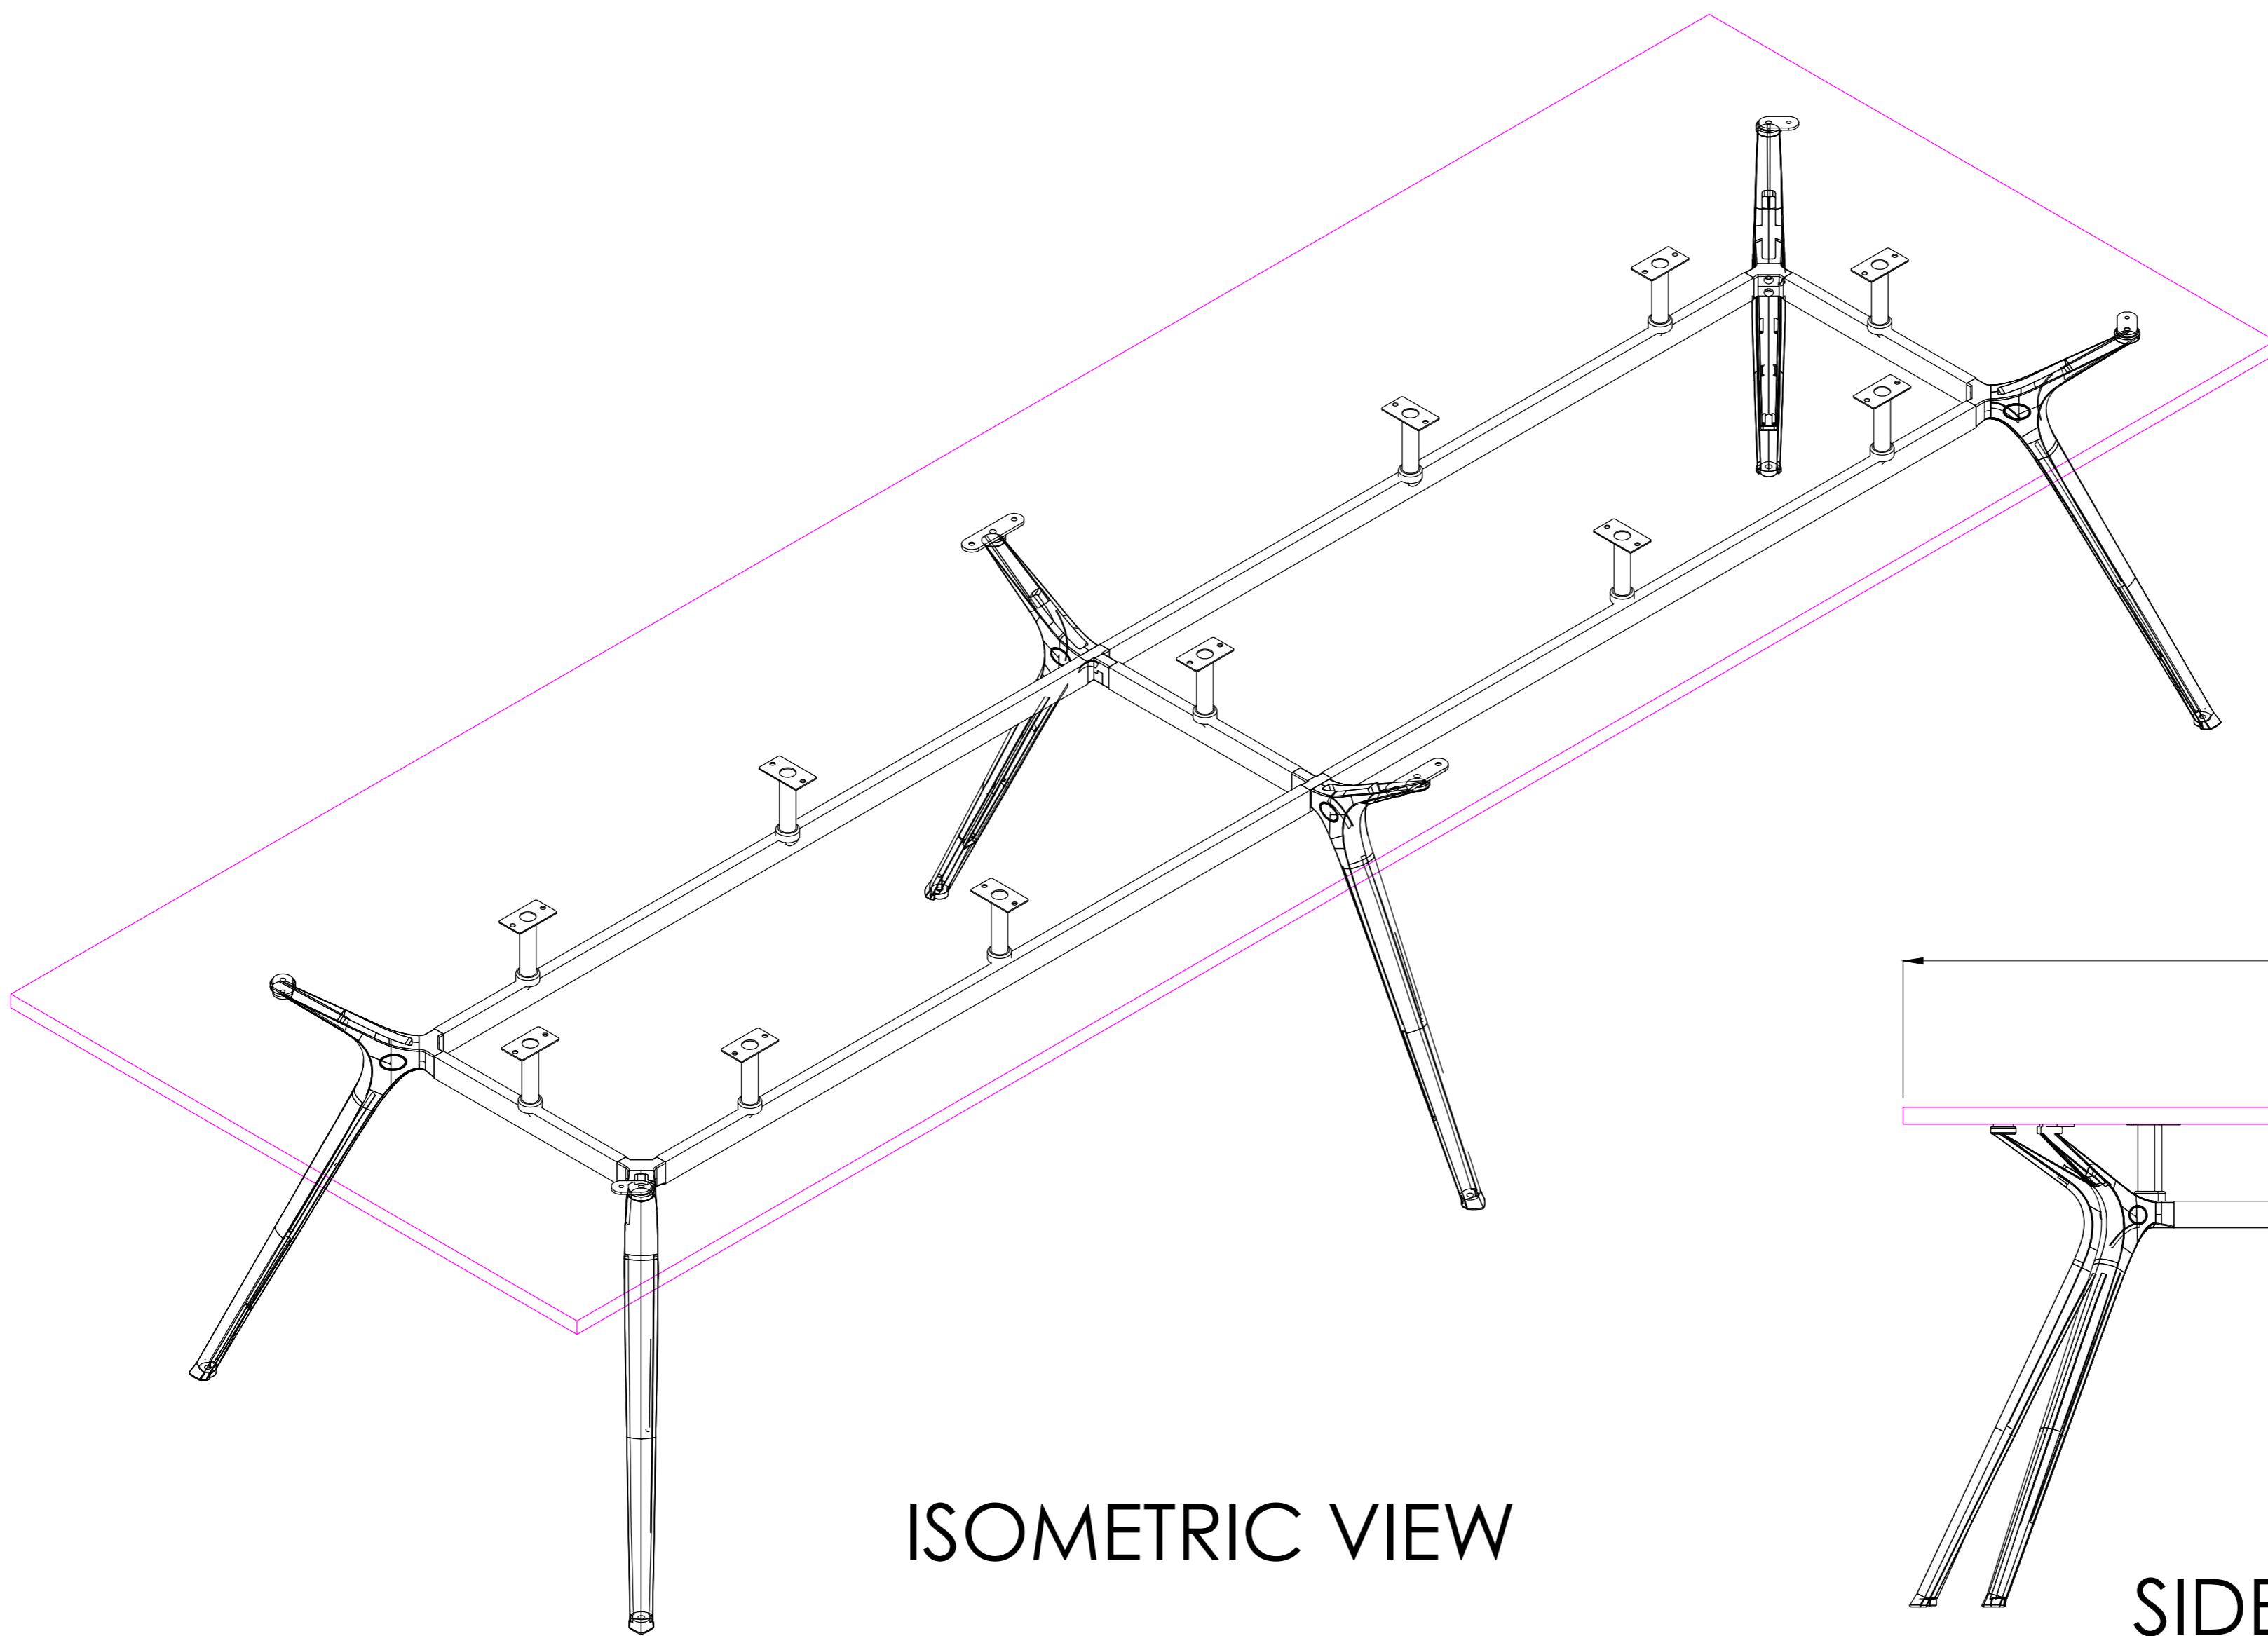

TITLE:

TECH SHEET

PRODUCT CODE:

KEN-3012

DESCRIPTION:

-

ISOMETRIC VIEW

SIDE VIEW

TOP VIEW

FRONT VIEW

READY2GO FURNITURE

PRODUCT CODE:

KEN-3012

REMARKS:

2 CARTONS

ASSEMBLED SIZE:

3000L x 1200D x 750H

© 2019 READY TO GO FURNITURE PTY LTD

TITLE: TECH SHEET	PRODUCT CODE: KEN-3612	DESCRIPTION: -
----------------------	---------------------------	-------------------

ISOMETRIC VIEW

SIDE VIEW

TOP VIEW

FRONT VIEW

READY2GO FURNITURE	PRODUCT CODE: KEN-3612	REMARKS: 2 CARTONS
	ASSEMBLED SIZE: 3600L x 1200D x 750H	2019 READY TO GO FURNITURE PTY LTD