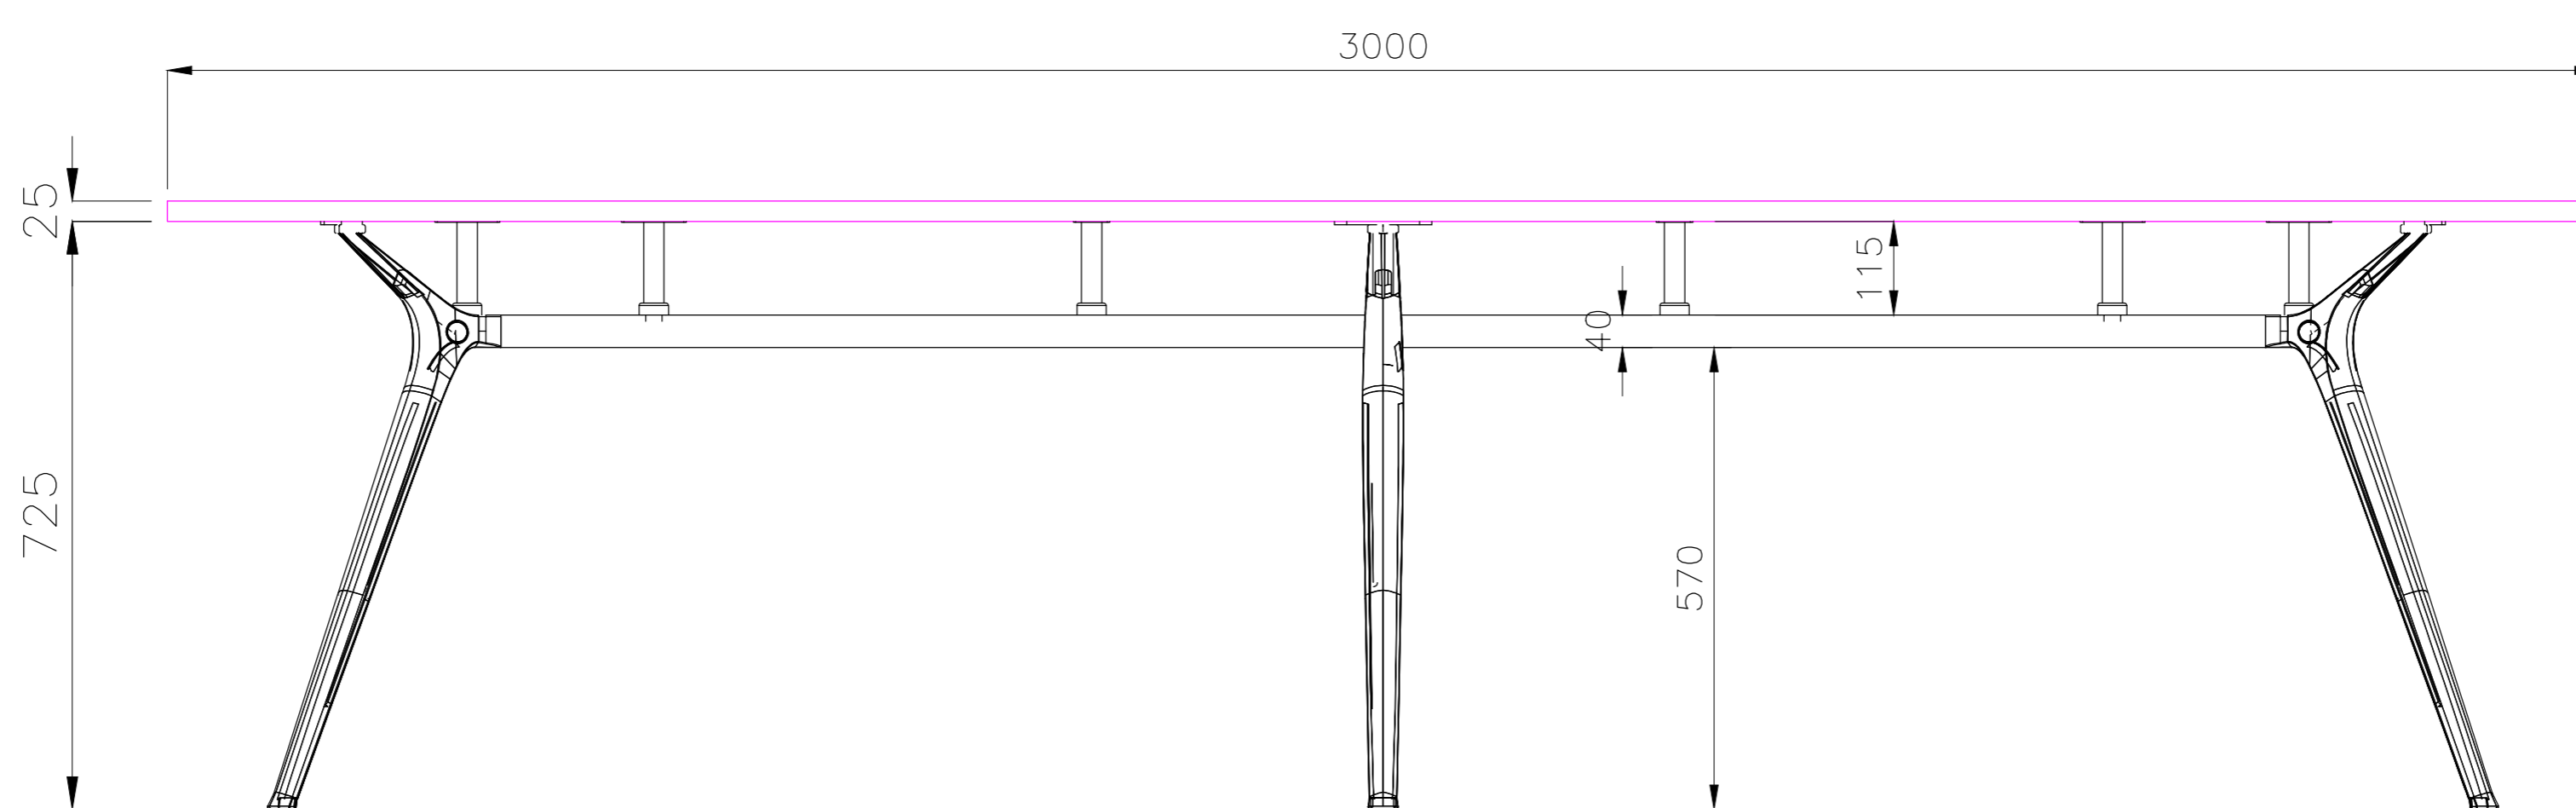

TITLE:

TECH SHEET

PRODUCT CODE:

KEN-3012

DESCRIPTION:

-

ISOMETRIC VIEW

SIDE VIEW

TOP VIEW

FRONT VIEW

READY2GO FURNITURE

PRODUCT CODE:

KEN-3012

REMARKS:

2 CARTONS

ASSEMBLED SIZE:

3000L x 1200D x 750H

© 2019 READY TO GO FURNITURE PTY LTD

TITLE: TECH SHEET	PRODUCT CODE: KEN-3612	DESCRIPTION: -
----------------------	---------------------------	-------------------

ISOMETRIC VIEW

SIDE VIEW

TOP VIEW

FRONT VIEW

READY2GO FURNITURE	PRODUCT CODE: KEN-3612	REMARKS: 2 CARTONS
	ASSEMBLED SIZE: 3600L x 1200D x 750H	2019 READY TO GO FURNITURE PTY LTD