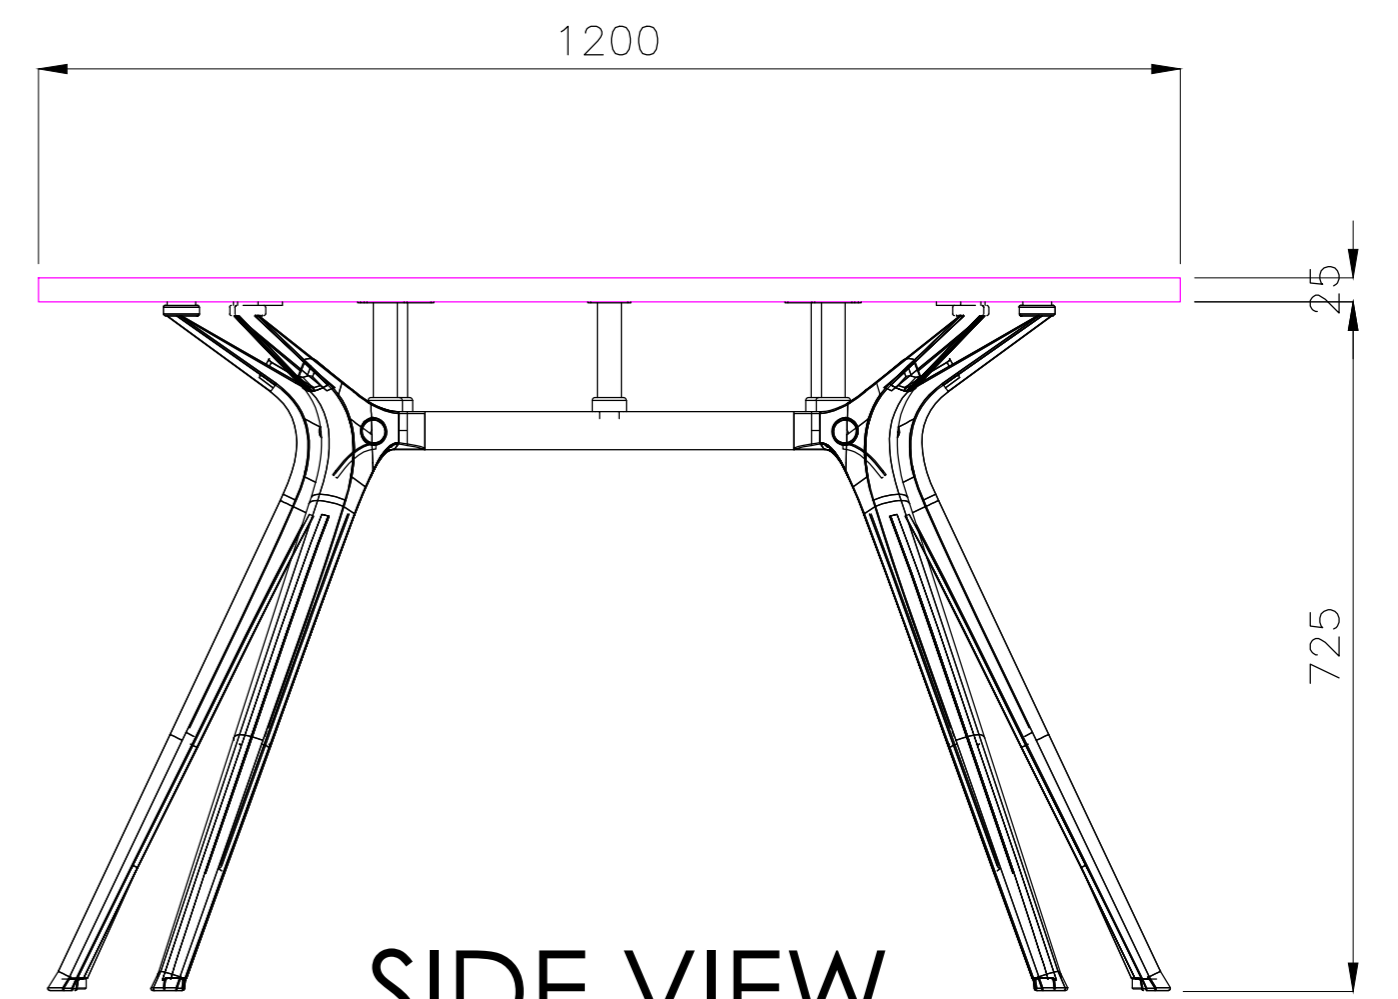

TITLE:

TECH SHEET

PRODUCT CODE:

KEN-3012

DESCRIPTION:

-

ISOMETRIC VIEW

SIDE VIEW

3000L x 1200D x 750H

© 2019 READY TO GO FURNITURE PTY LTD

TITLE: TECH SHEET	PRODUCT CODE: KEN-3612	DESCRIPTION: -
----------------------	---------------------------	-------------------

ISOMETRIC VIEW

SIDE VIEW

TOP VIEW

FRONT VIEW

READY2GO FURNITURE	PRODUCT CODE: KEN-3612	REMARKS: 2 CARTONS
	ASSEMBLED SIZE: 3600L x 1200D x 750H	2019 READY TO GO FURNITURE PTY LTD