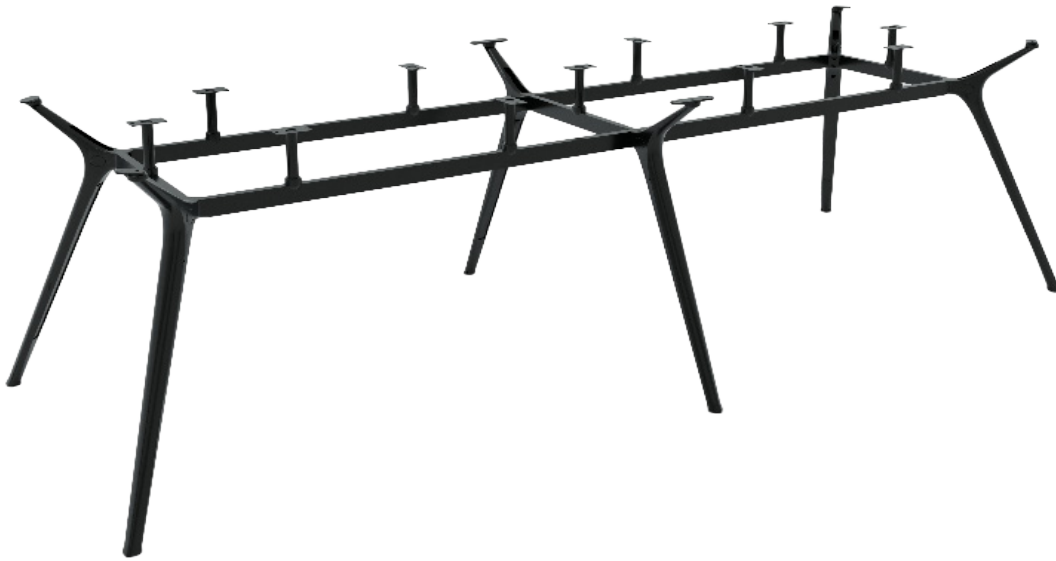

KEN-3012/KEN-3612/ KEN-3015 KEN-3615

KENEK 6 LEG FRAME

TABLE FRAMES

FEATURES

- Polished or Black Powder Coated Aluminium Legs
- Steel Rail Support Beams
- Adjustable Feet
- 725mm High without Tops

DIMENSIONS

KEN-3012 (Suit 3000 x 1200 Top)

2 Cartons:

1 - 1230 x 150 x 60 5.9kg / 0.011m³

2 - 720 x 315 x 180 15.5kgs / 0.041m³

KEN-3612 (Suit 3600 x 1200 Top)

2 Cartons:

1 - 1540 x 120 x 60 7.15kg / 0.011m³

2 - 720 x 315 x 180 15.5kgs / 0.041m³

KEN-3015 (Suit 3000 x 1500 Top)

2 Cartons:

1 - 1230 x 150 x 60 5.9kg / 0.011m³

2 - 720 x 315 x 180 15.5kgs / 0.041m³

KEN-3615 (Suit 3600 x 1500 Top)

2 Cartons:

1 - 1540 x 120 x 60 7.15kg / 0.011m³

2 - 720 x 315 x 180 15.5kgs / 0.041m³

FRAME COLOURS

Black

Polished