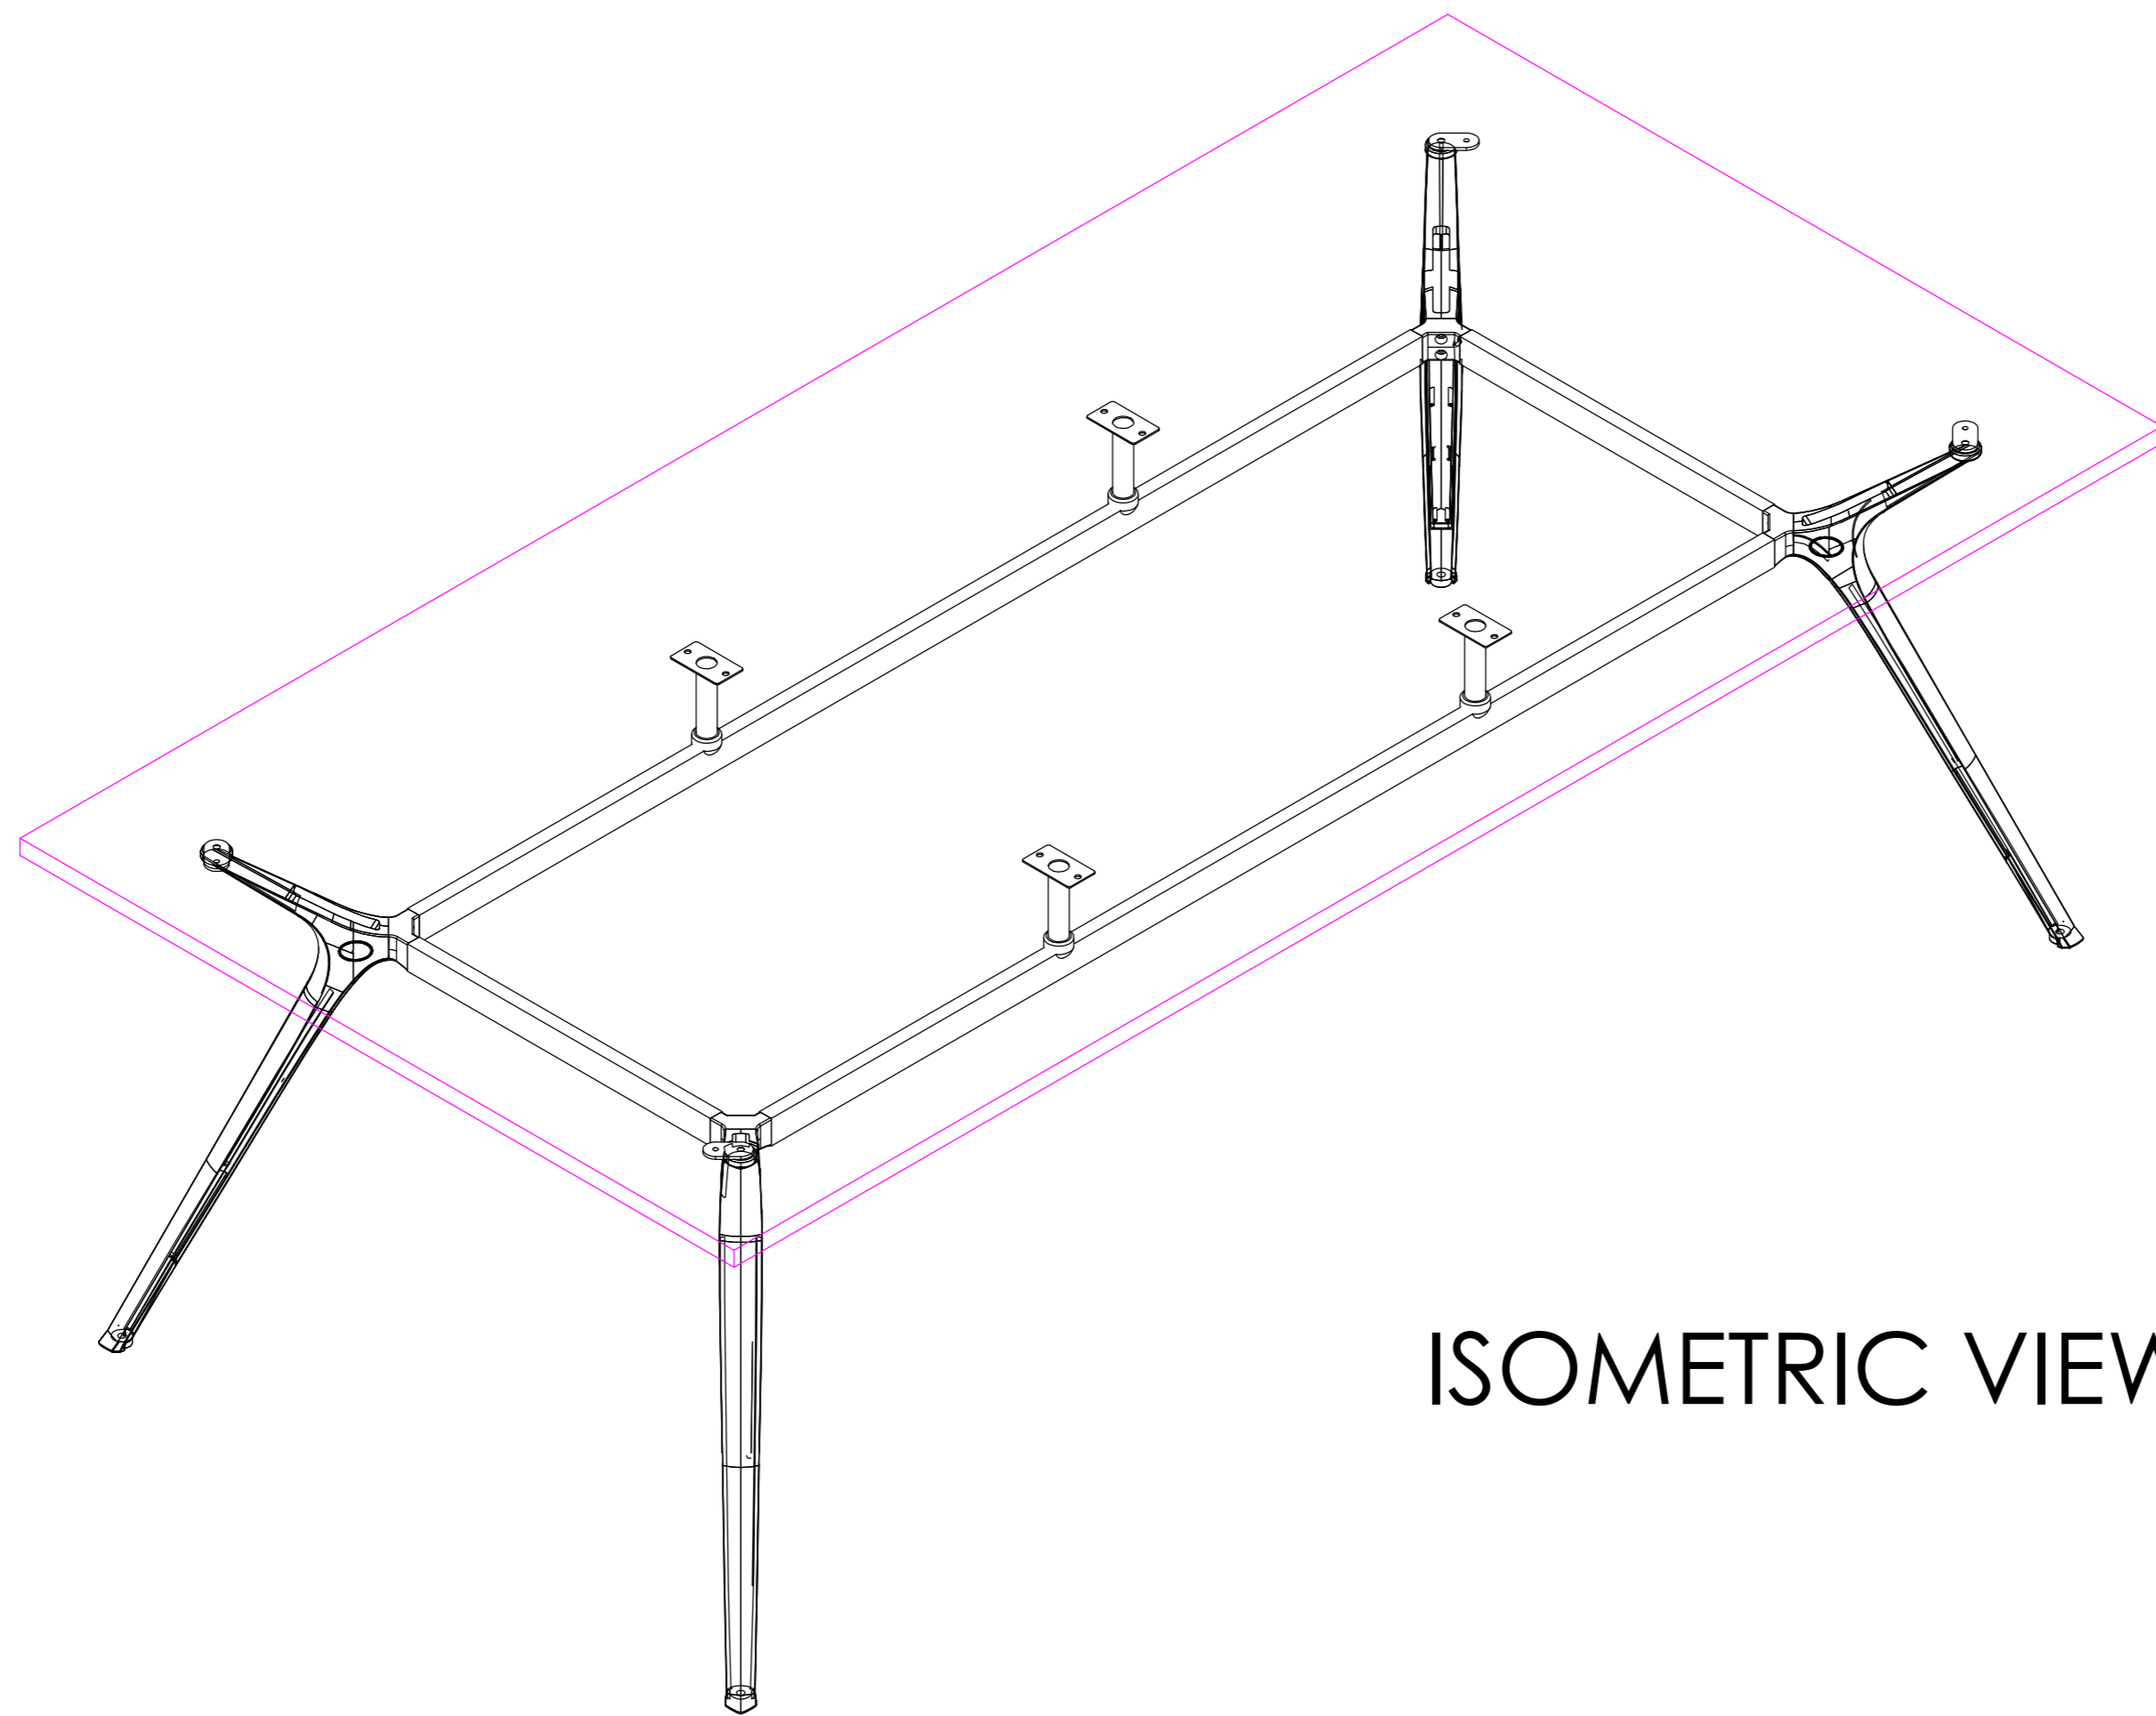

READY2GO FURNITURE

PRODUCT CODE:
KEN-186
ASSEMBLED SIZE:
1800L x 900D x 750H

REMARKS:
2 CARTONS
© 2019
READY TO GO FURNITURE PTY LTD

ISOMETRIC VIEW

TOP VIEW

FRONT VIEW

SIDE VIEW

READY2GO FURNITURE

PRODUCT CODE:

KEN-2412

REMARKS:

2 CARTONS

ASSEMBLED SIZE:

2400L x 1200D x 750H

© 2019
READY TO GO FURNITURE PTY LTD