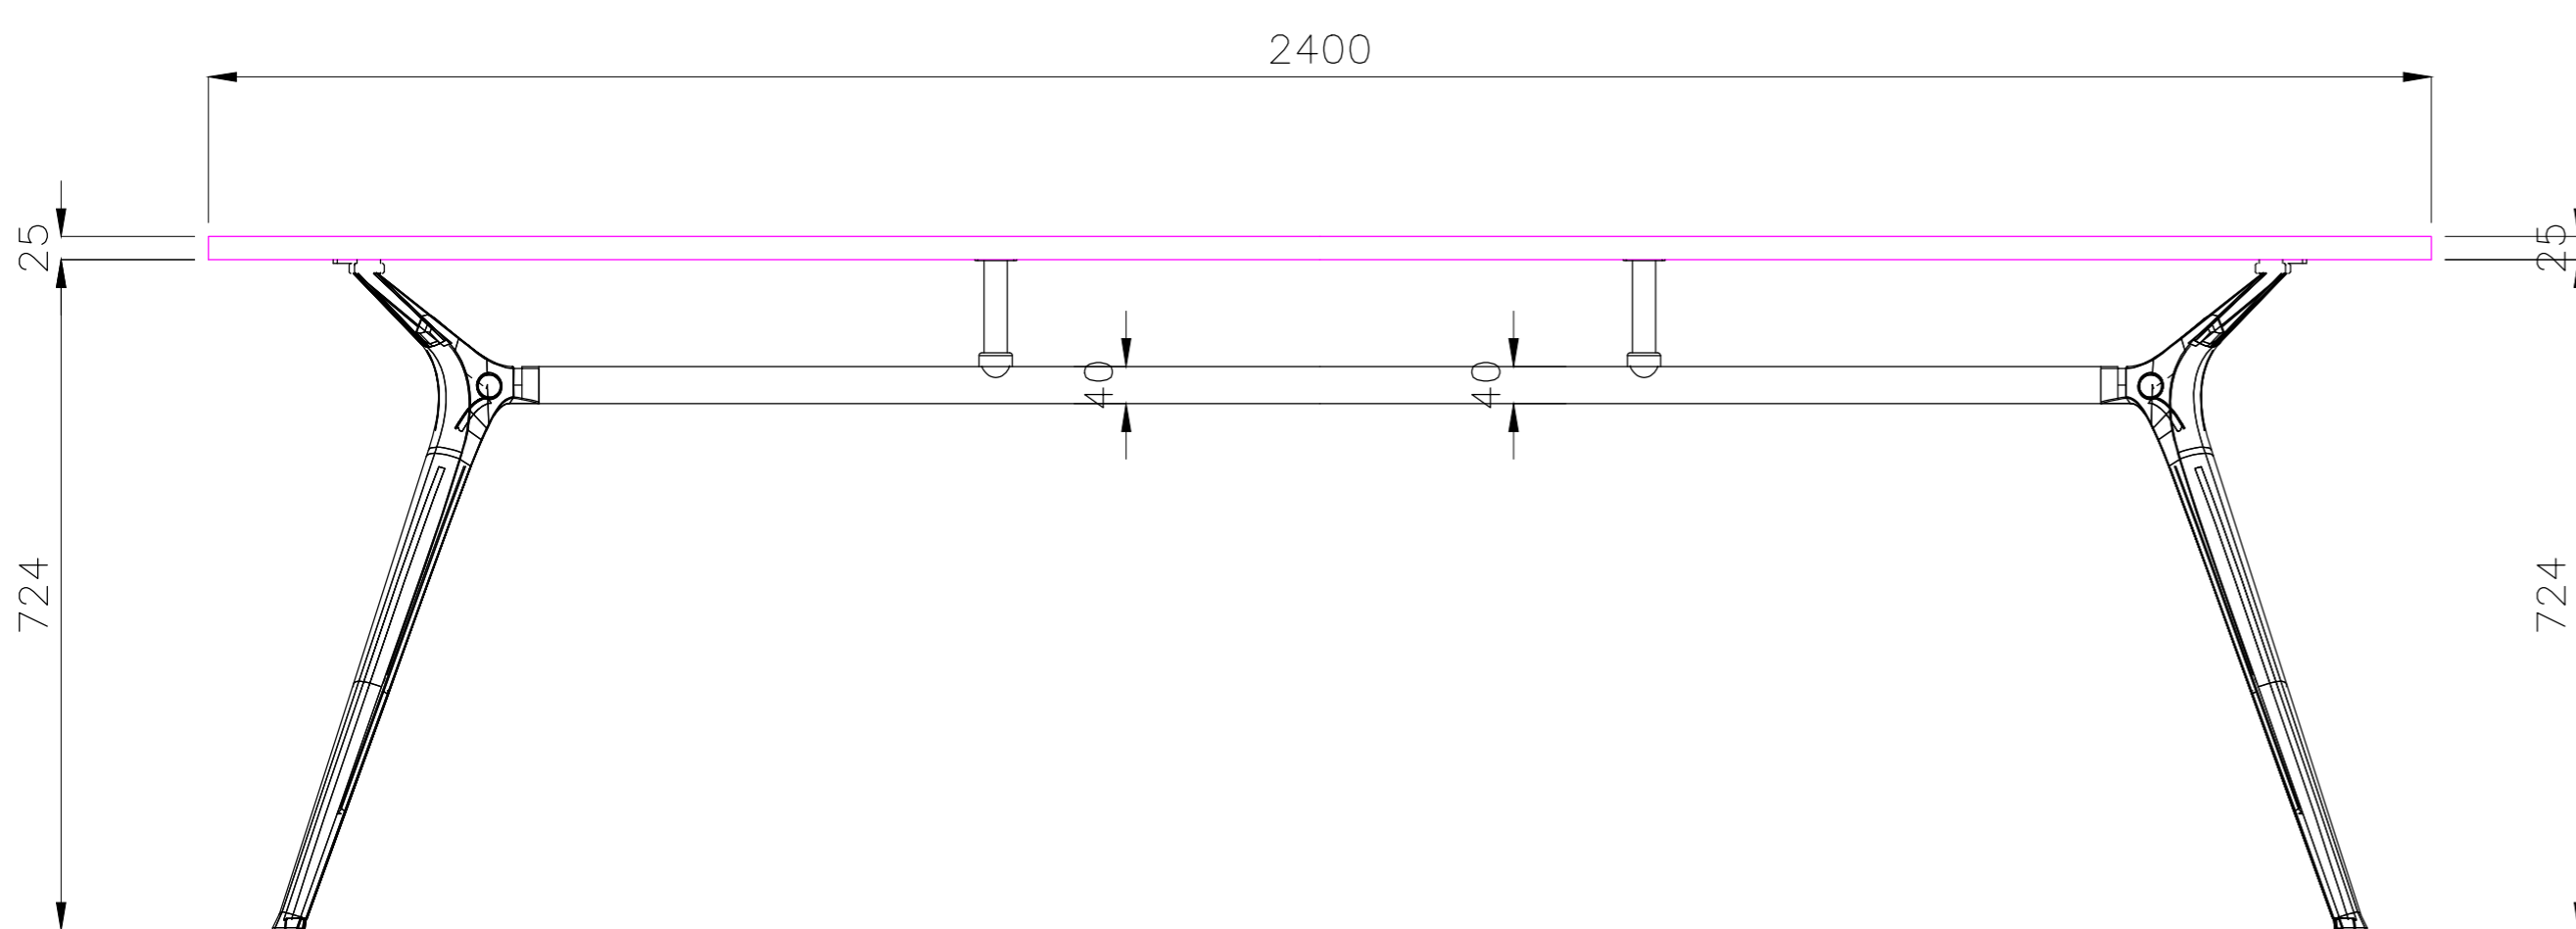

READY2GO FURNITURE

PRODUCT CODE:
KEN-186
ASSEMBLED SIZE:
1800L x 900D x 750H

REMARKS:
2 CARTONS
© 2019
READY TO GO FURNITURE PTY LTD

ISOMETRIC VIEW

TOP VIEW

FRONT VIEW

SIDE VIEW

READY2GO FURNITURE

PRODUCT CODE:

KEN-2412

REMARKS:

2 CARTONS

ASSEMBLED SIZE:

2400L x 1200D x 750H

© 2019
READY TO GO FURNITURE PTY LTD