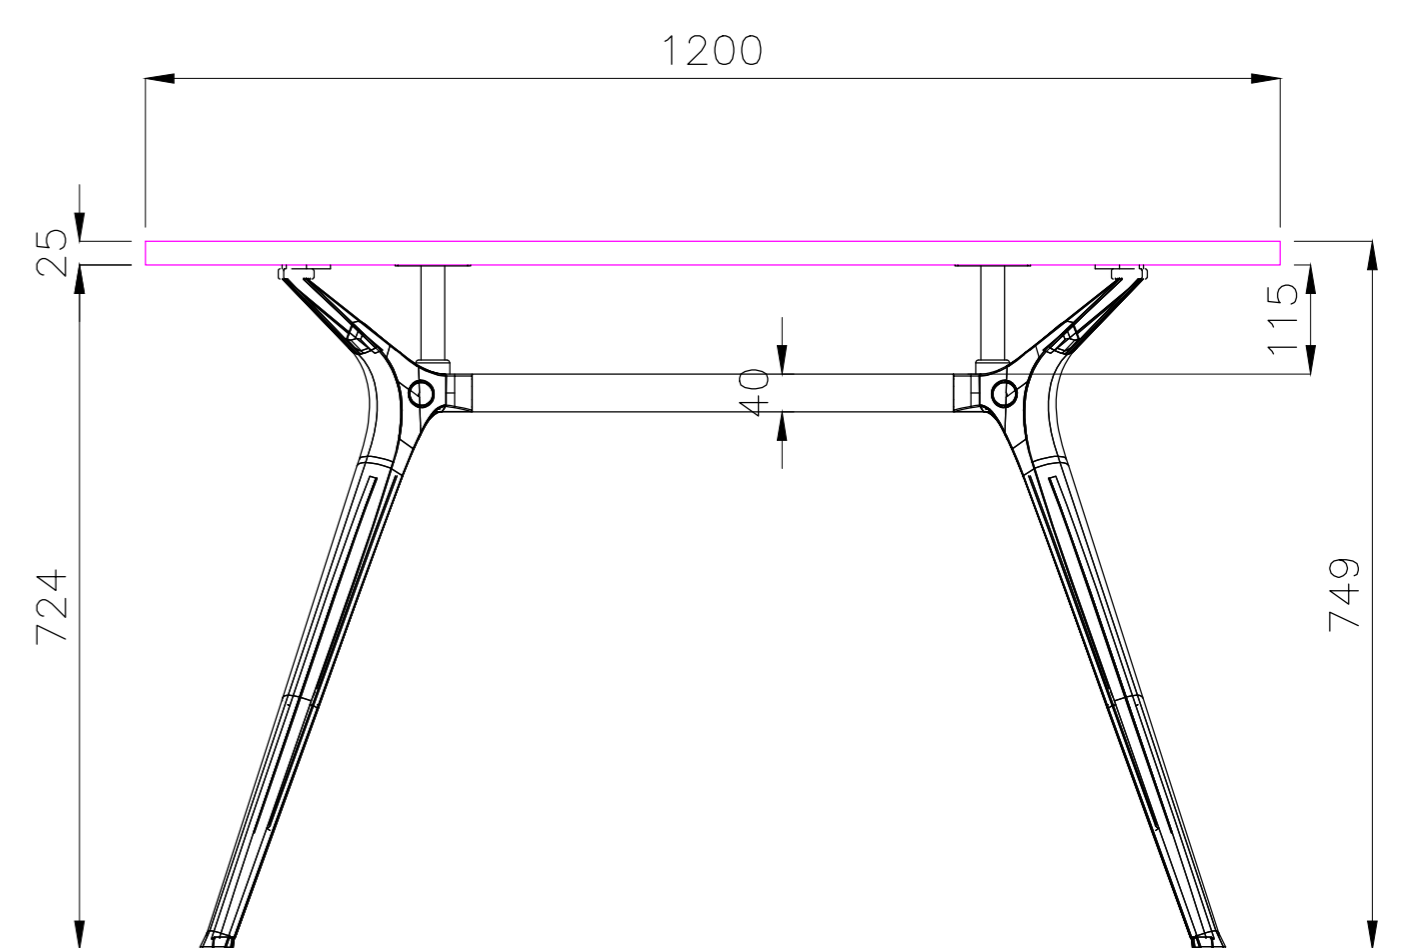

READY2GO FURNITURE

PRODUCT CODE:
KEN-186
ASSEMBLED SIZE:
1800L x 900D x 750H

REMARKS:
2 CARTONS
© 2019
READY TO GO FURNITURE PTY LTD

ISOMETRIC VIEW

TOP VIEW

FRONT VIEW

SIDE VIEW

READY2GO FURNITURE

PRODUCT CODE:

KEN-2412

REMARKS:

2 CARTONS

ASSEMBLED SIZE:

2400L x 1200D x 750H

© 2019
READY TO GO FURNITURE PTY LTD