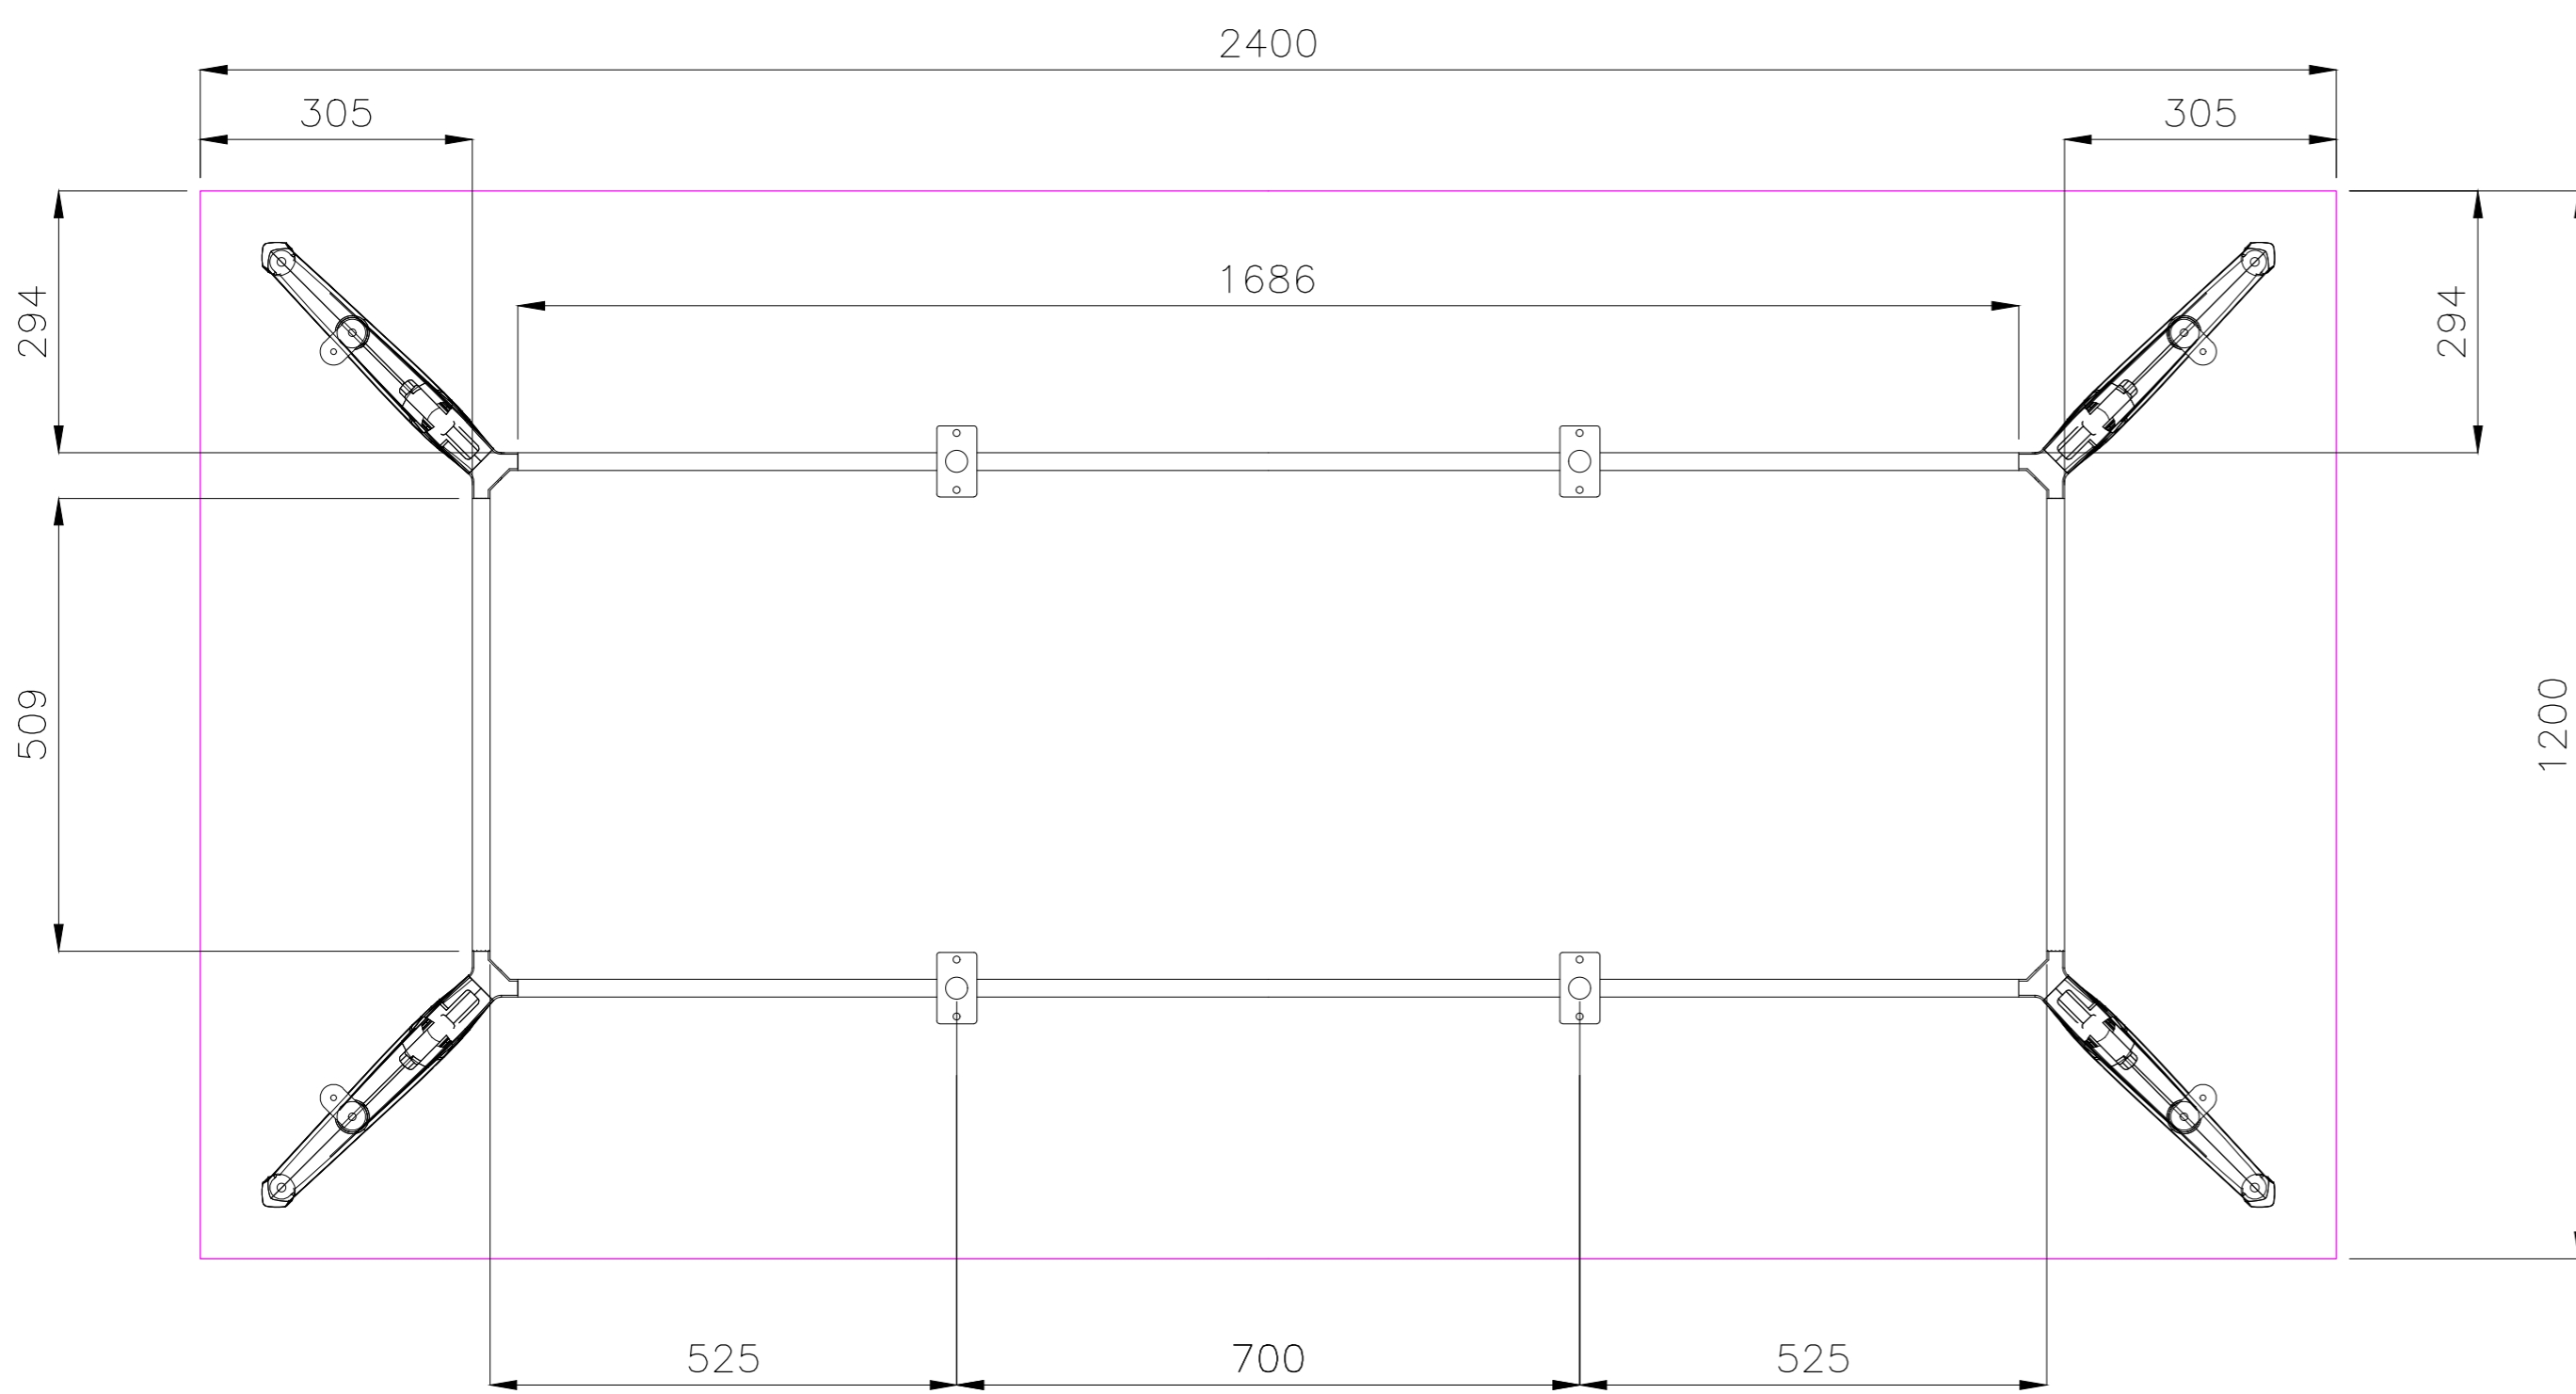

READY2GO FURNITURE

PRODUCT CODE:
KEN-186
ASSEMBLED SIZE:
1800L x 900D x 750H

REMARKS:
2 CARTONS
© 2019
READY TO GO FURNITURE PTY LTD

ISOMETRIC VIEW

TOP VIEW

FRONT VIEW

SIDE VIEW

READY2GO FURNITURE

PRODUCT CODE:

KEN-2412

REMARKS:

2 CARTONS

ASSEMBLED SIZE:

2400L x 1200D x 750H

© 2019
READY TO GO FURNITURE PTY LTD