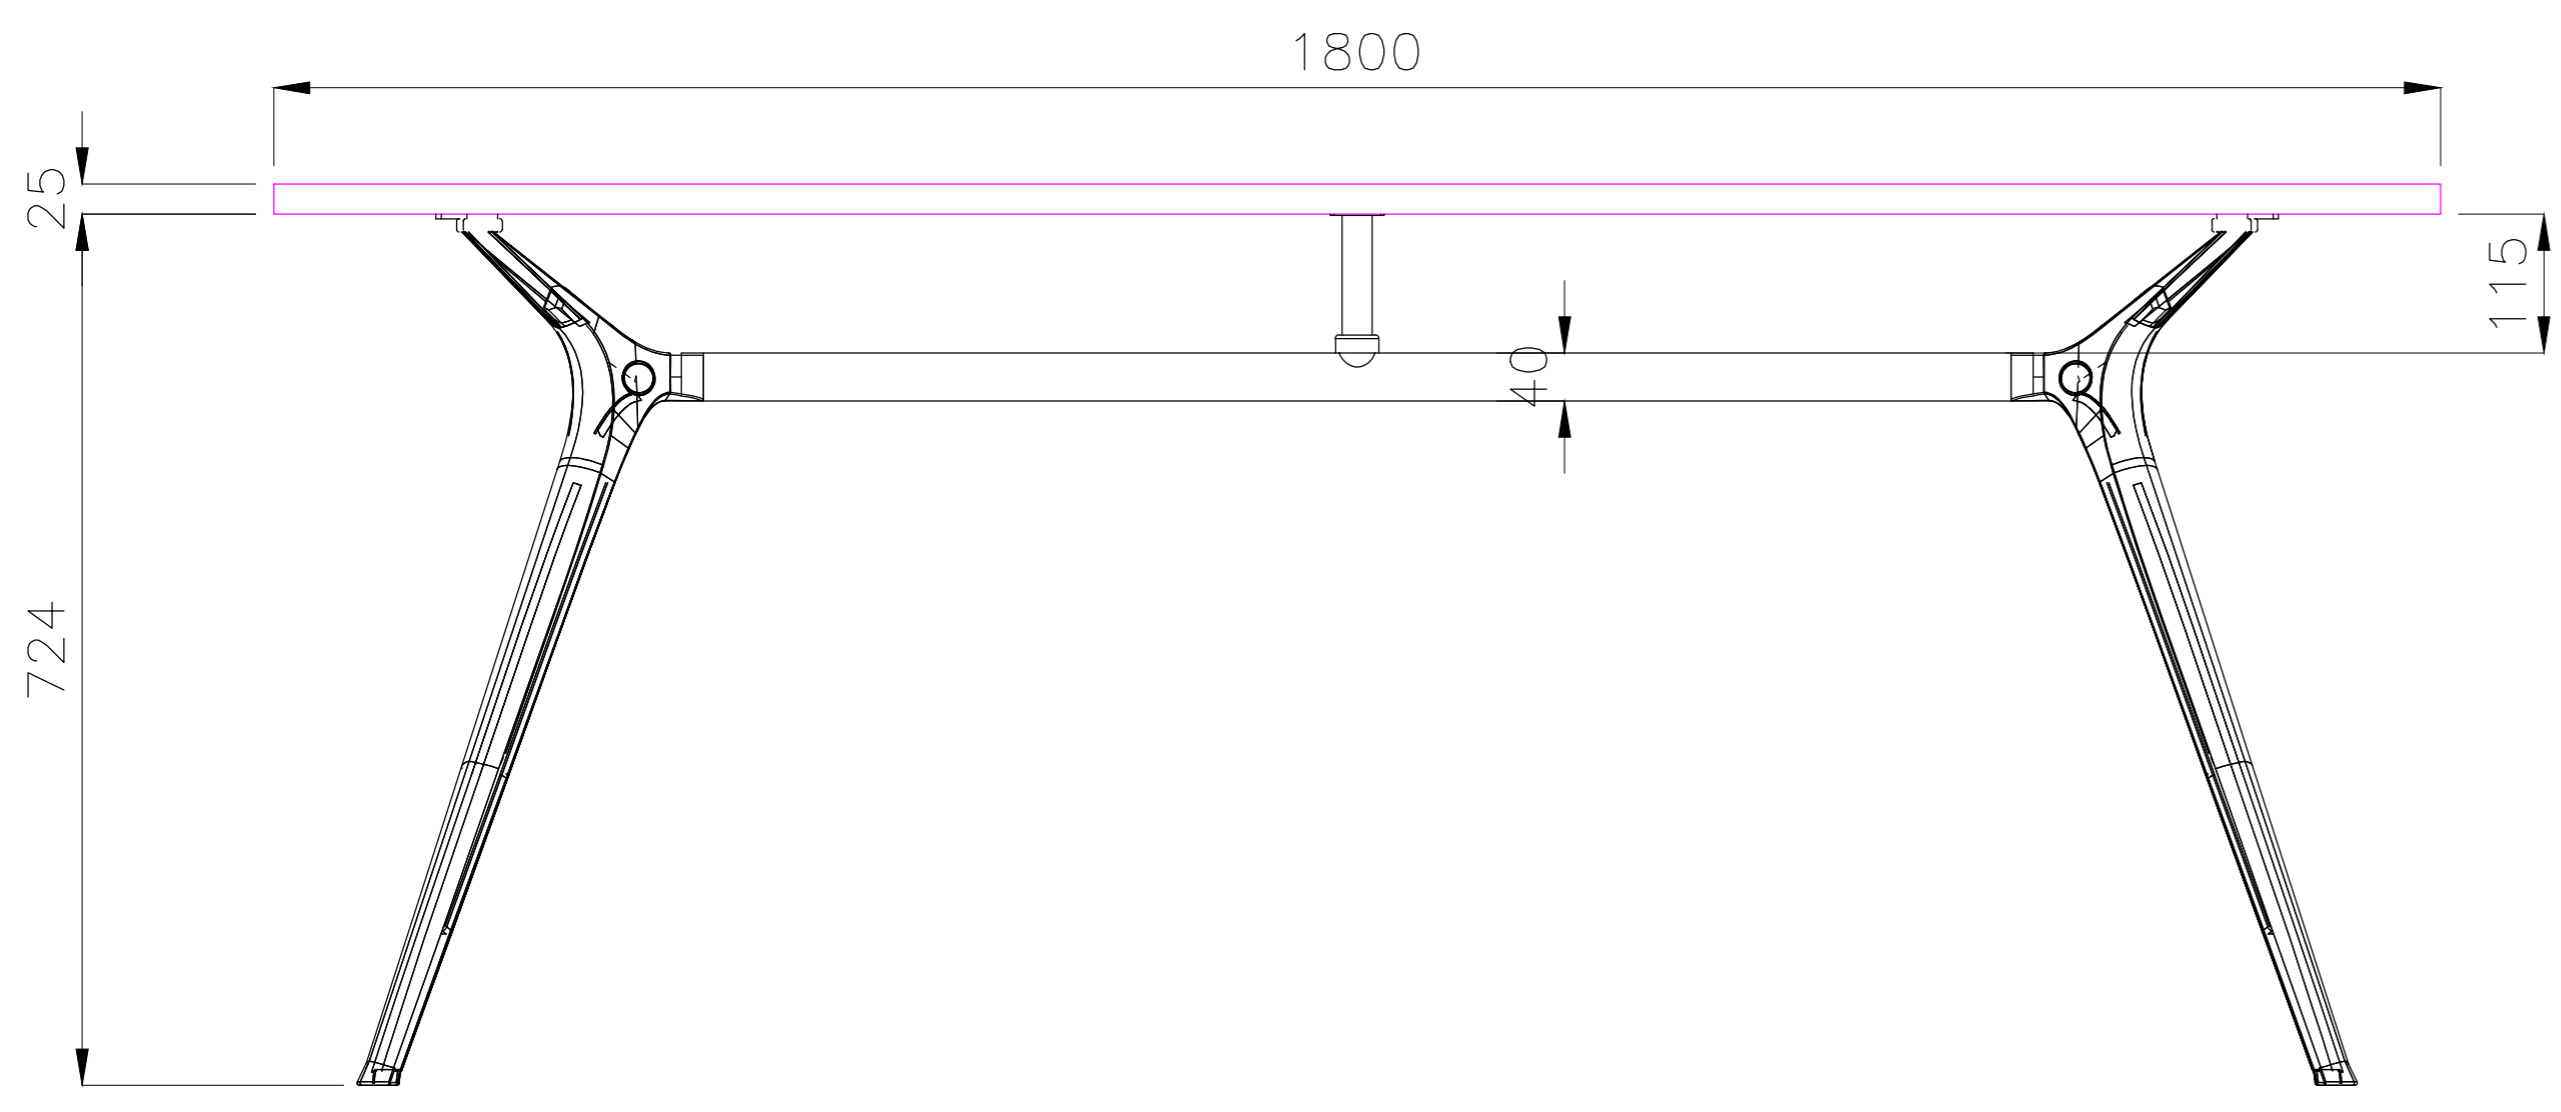

TITLE: TECH SHEET	PRODUCT CODE: KEN-186	DESCRIPTION: -
----------------------	--------------------------	-------------------

TOP VIEW

FRONT VIEW

SIDE VIEW

READY2GO FURNITURE	PRODUCT CODE: KEN-186	REMARKS: 2 CARTONS
	ASSEMBLED SIZE: 1800L x 900D x 750H	2019 READY TO GO FURNITURE PTY LTD

TITLE:
TECH SHEET

PRODUCT CODE:
KEN-2412

DESCRIPTION:
-

ISOMETRIC VIEW

TOP VIEW

FRONT VIEW

SIDE VIEW

READY2GO FURNITURE

PRODUCT CODE:
KEN-2412

ASSEMBLED SIZE:
2400L x 1200D x 750H

REMARKS:
2 CARTONS

© 2019
READY TO GO FURNITURE PTY LTD