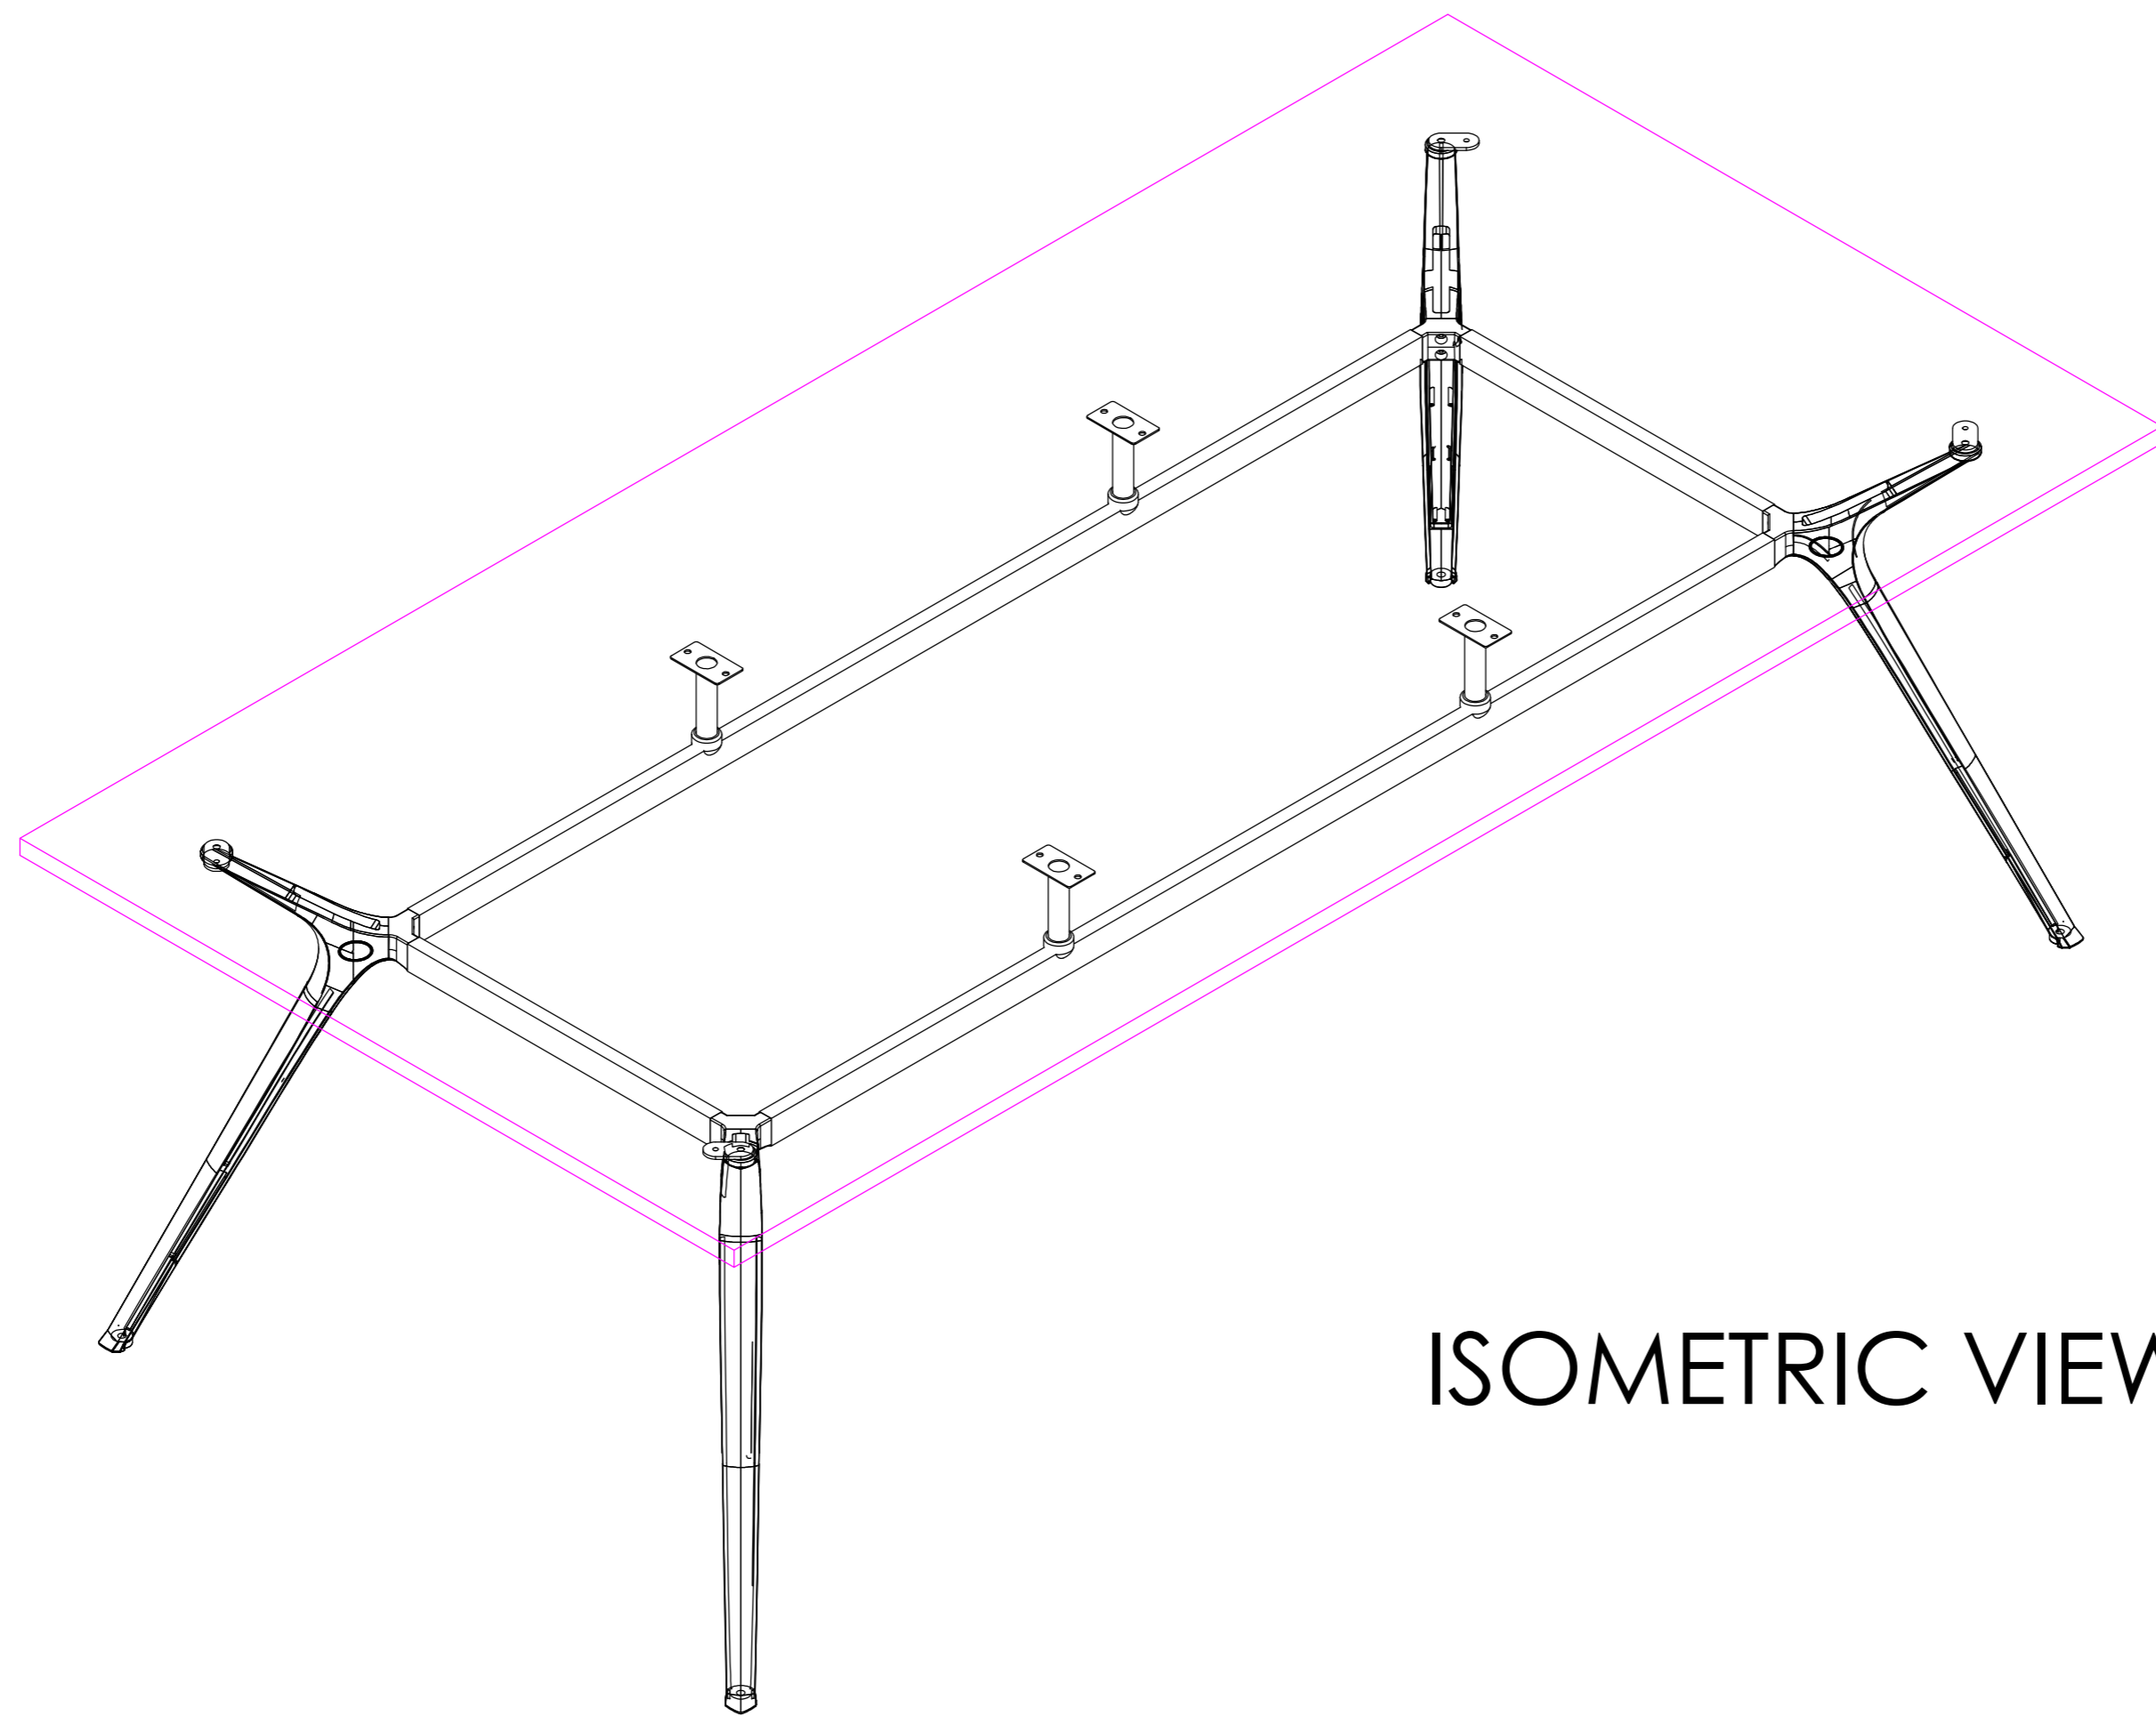

TITLE: TECH SHEET	PRODUCT CODE: KEN-186	DESCRIPTION: -
----------------------	--------------------------	-------------------

TOP VIEW

FRONT VIEW

SIDE VIEW

READY2GO FURNITURE	PRODUCT CODE: KEN-186	REMARKS: 2 CARTONS
	ASSEMBLED SIZE: 1800L x 900D x 750H	2019 READY TO GO FURNITURE PTY LTD

TITLE:
TECH SHEET

PRODUCT CODE:
KEN-2412

DESCRIPTION:
-

ISOMETRIC VIEW

TOP VIEW

FRONT VIEW

SIDE VIEW

READY2GO FURNITURE

PRODUCT CODE:
KEN-2412

ASSEMBLED SIZE:
2400L x 1200D x 750H

REMARKS:
2 CARTONS

© 2019
READY TO GO FURNITURE PTY LTD