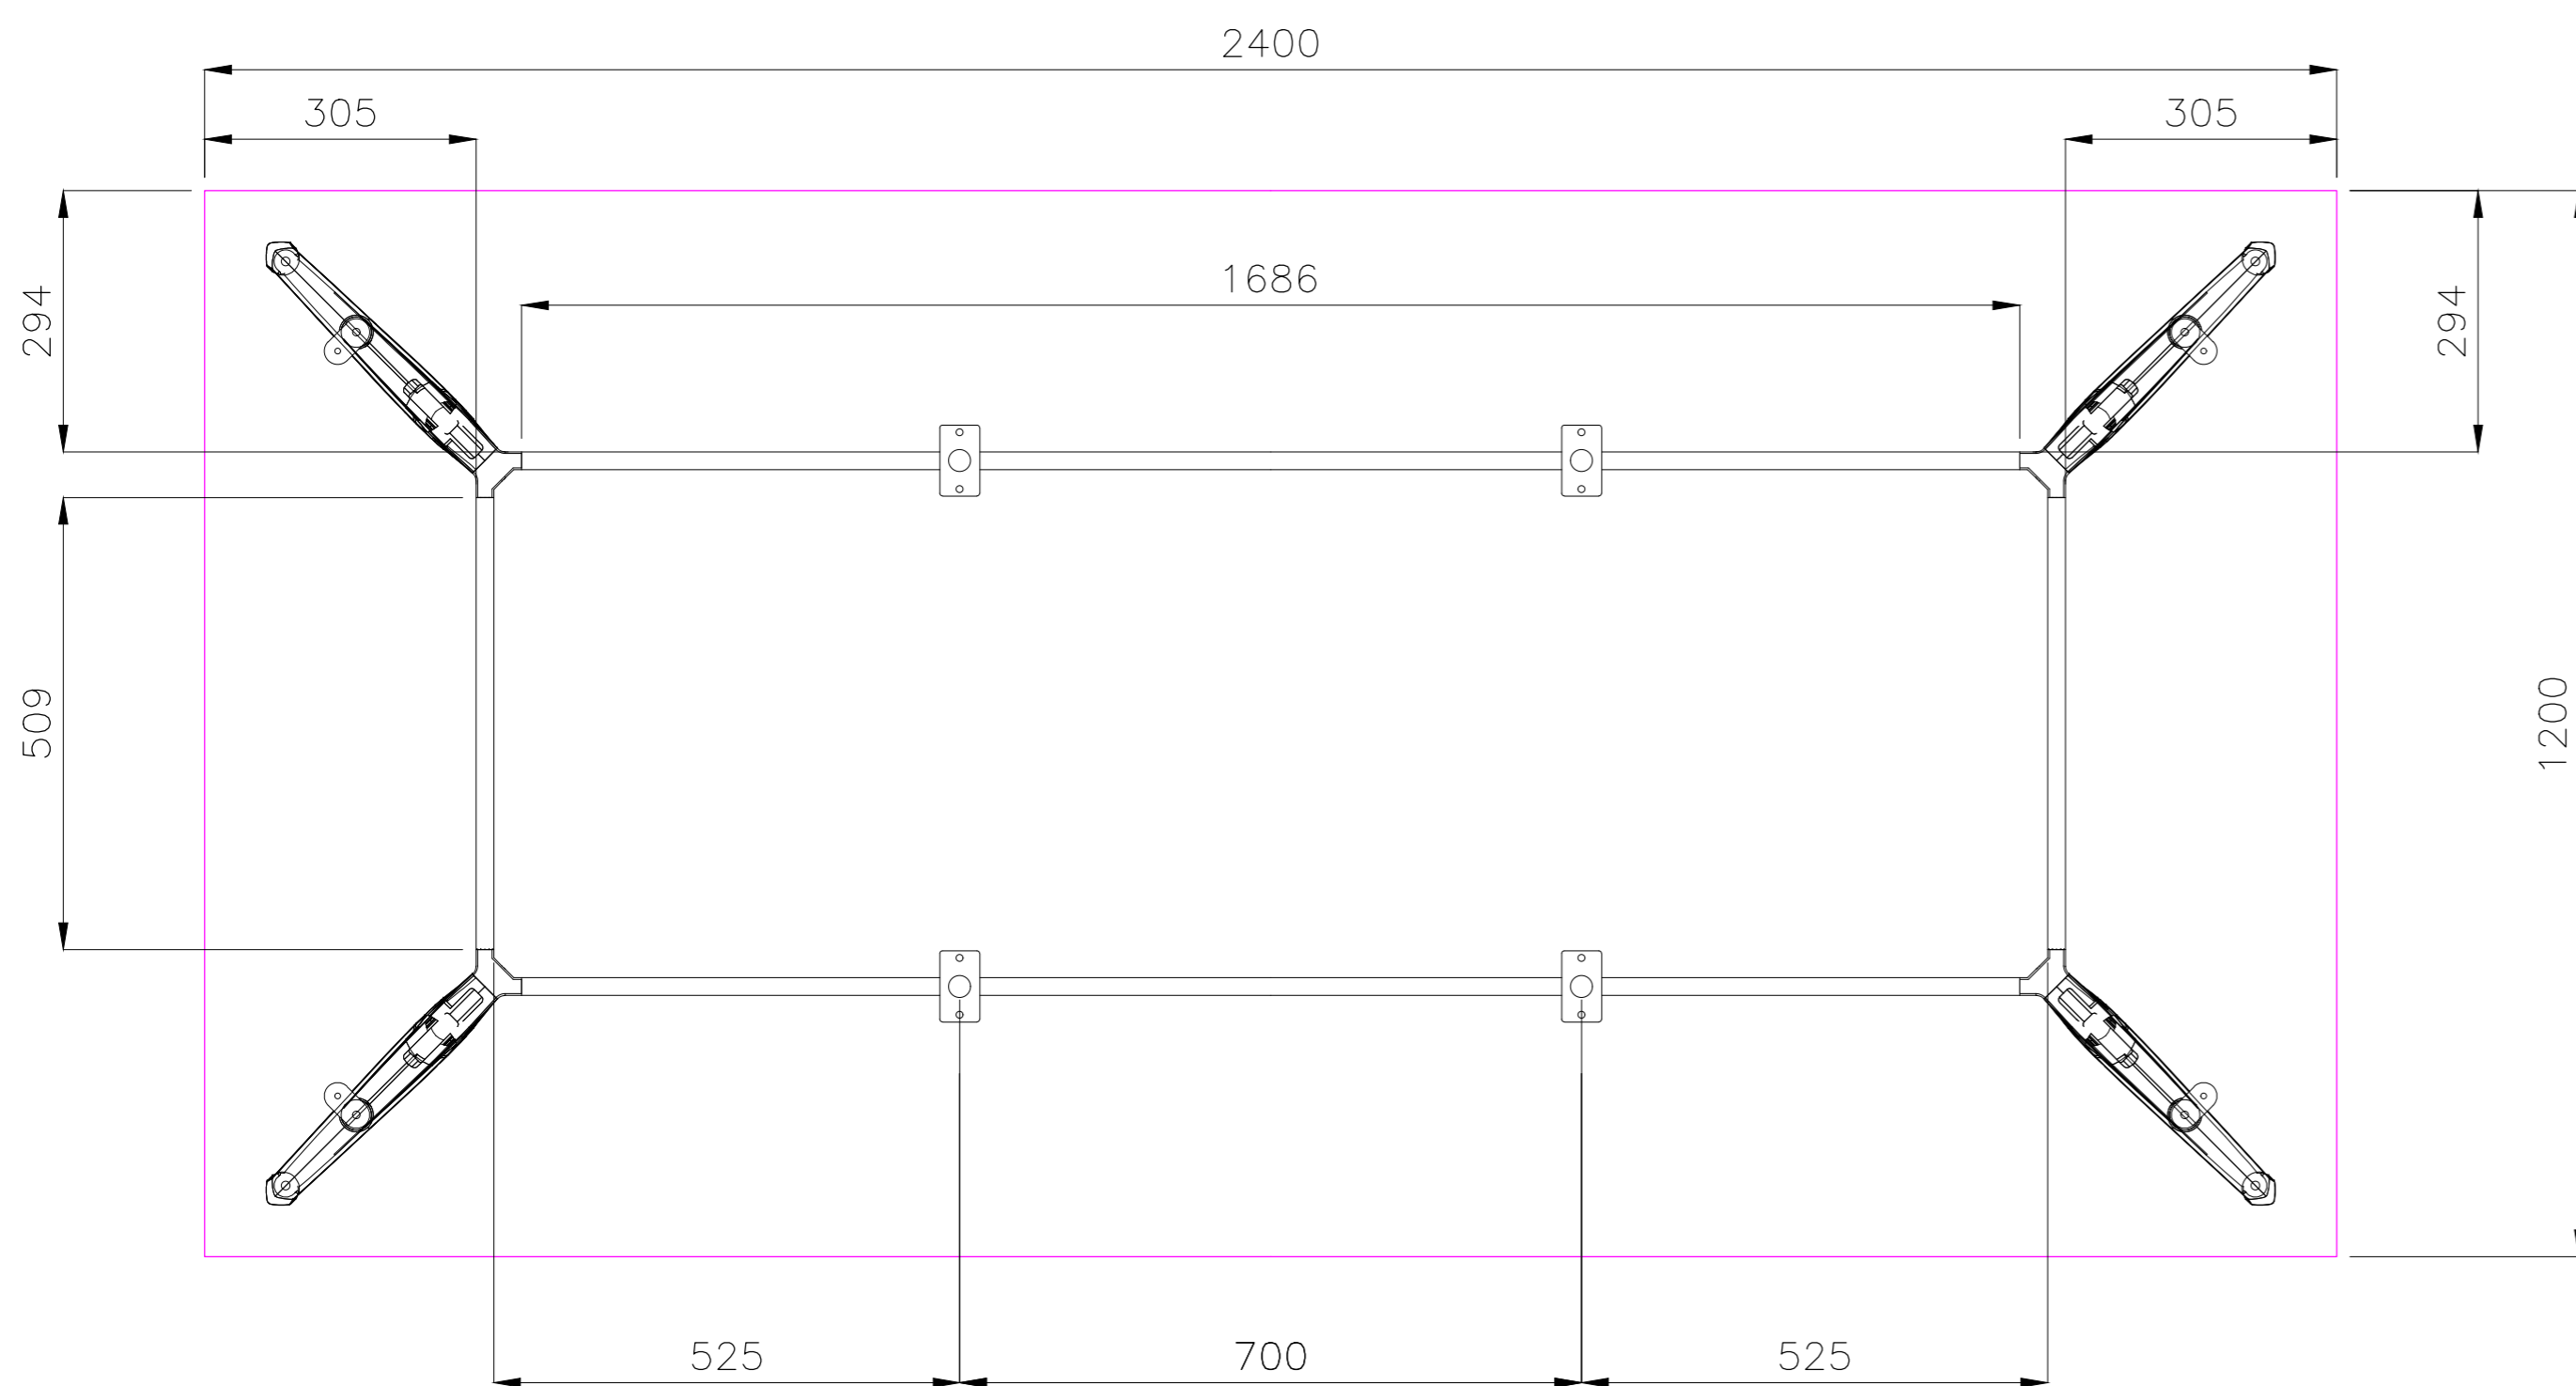

TITLE: TECH SHEET	PRODUCT CODE: KEN-186	DESCRIPTION: -
----------------------	--------------------------	-------------------

TOP VIEW

FRONT VIEW

SIDE VIEW

READY2GO FURNITURE	PRODUCT CODE: KEN-186	REMARKS: 2 CARTONS
	ASSEMBLED SIZE: 1800L x 900D x 750H	2019 READY TO GO FURNITURE PTY LTD

TITLE:
TECH SHEET

PRODUCT CODE:
KEN-2412

DESCRIPTION:
-

ISOMETRIC VIEW

TOP VIEW

FRONT VIEW

SIDE VIEW

READY2GO FURNITURE

PRODUCT CODE:
KEN-2412

ASSEMBLED SIZE:
2400L x 1200D x 750H

REMARKS:
2 CARTONS

© 2019
READY TO GO FURNITURE PTY LTD