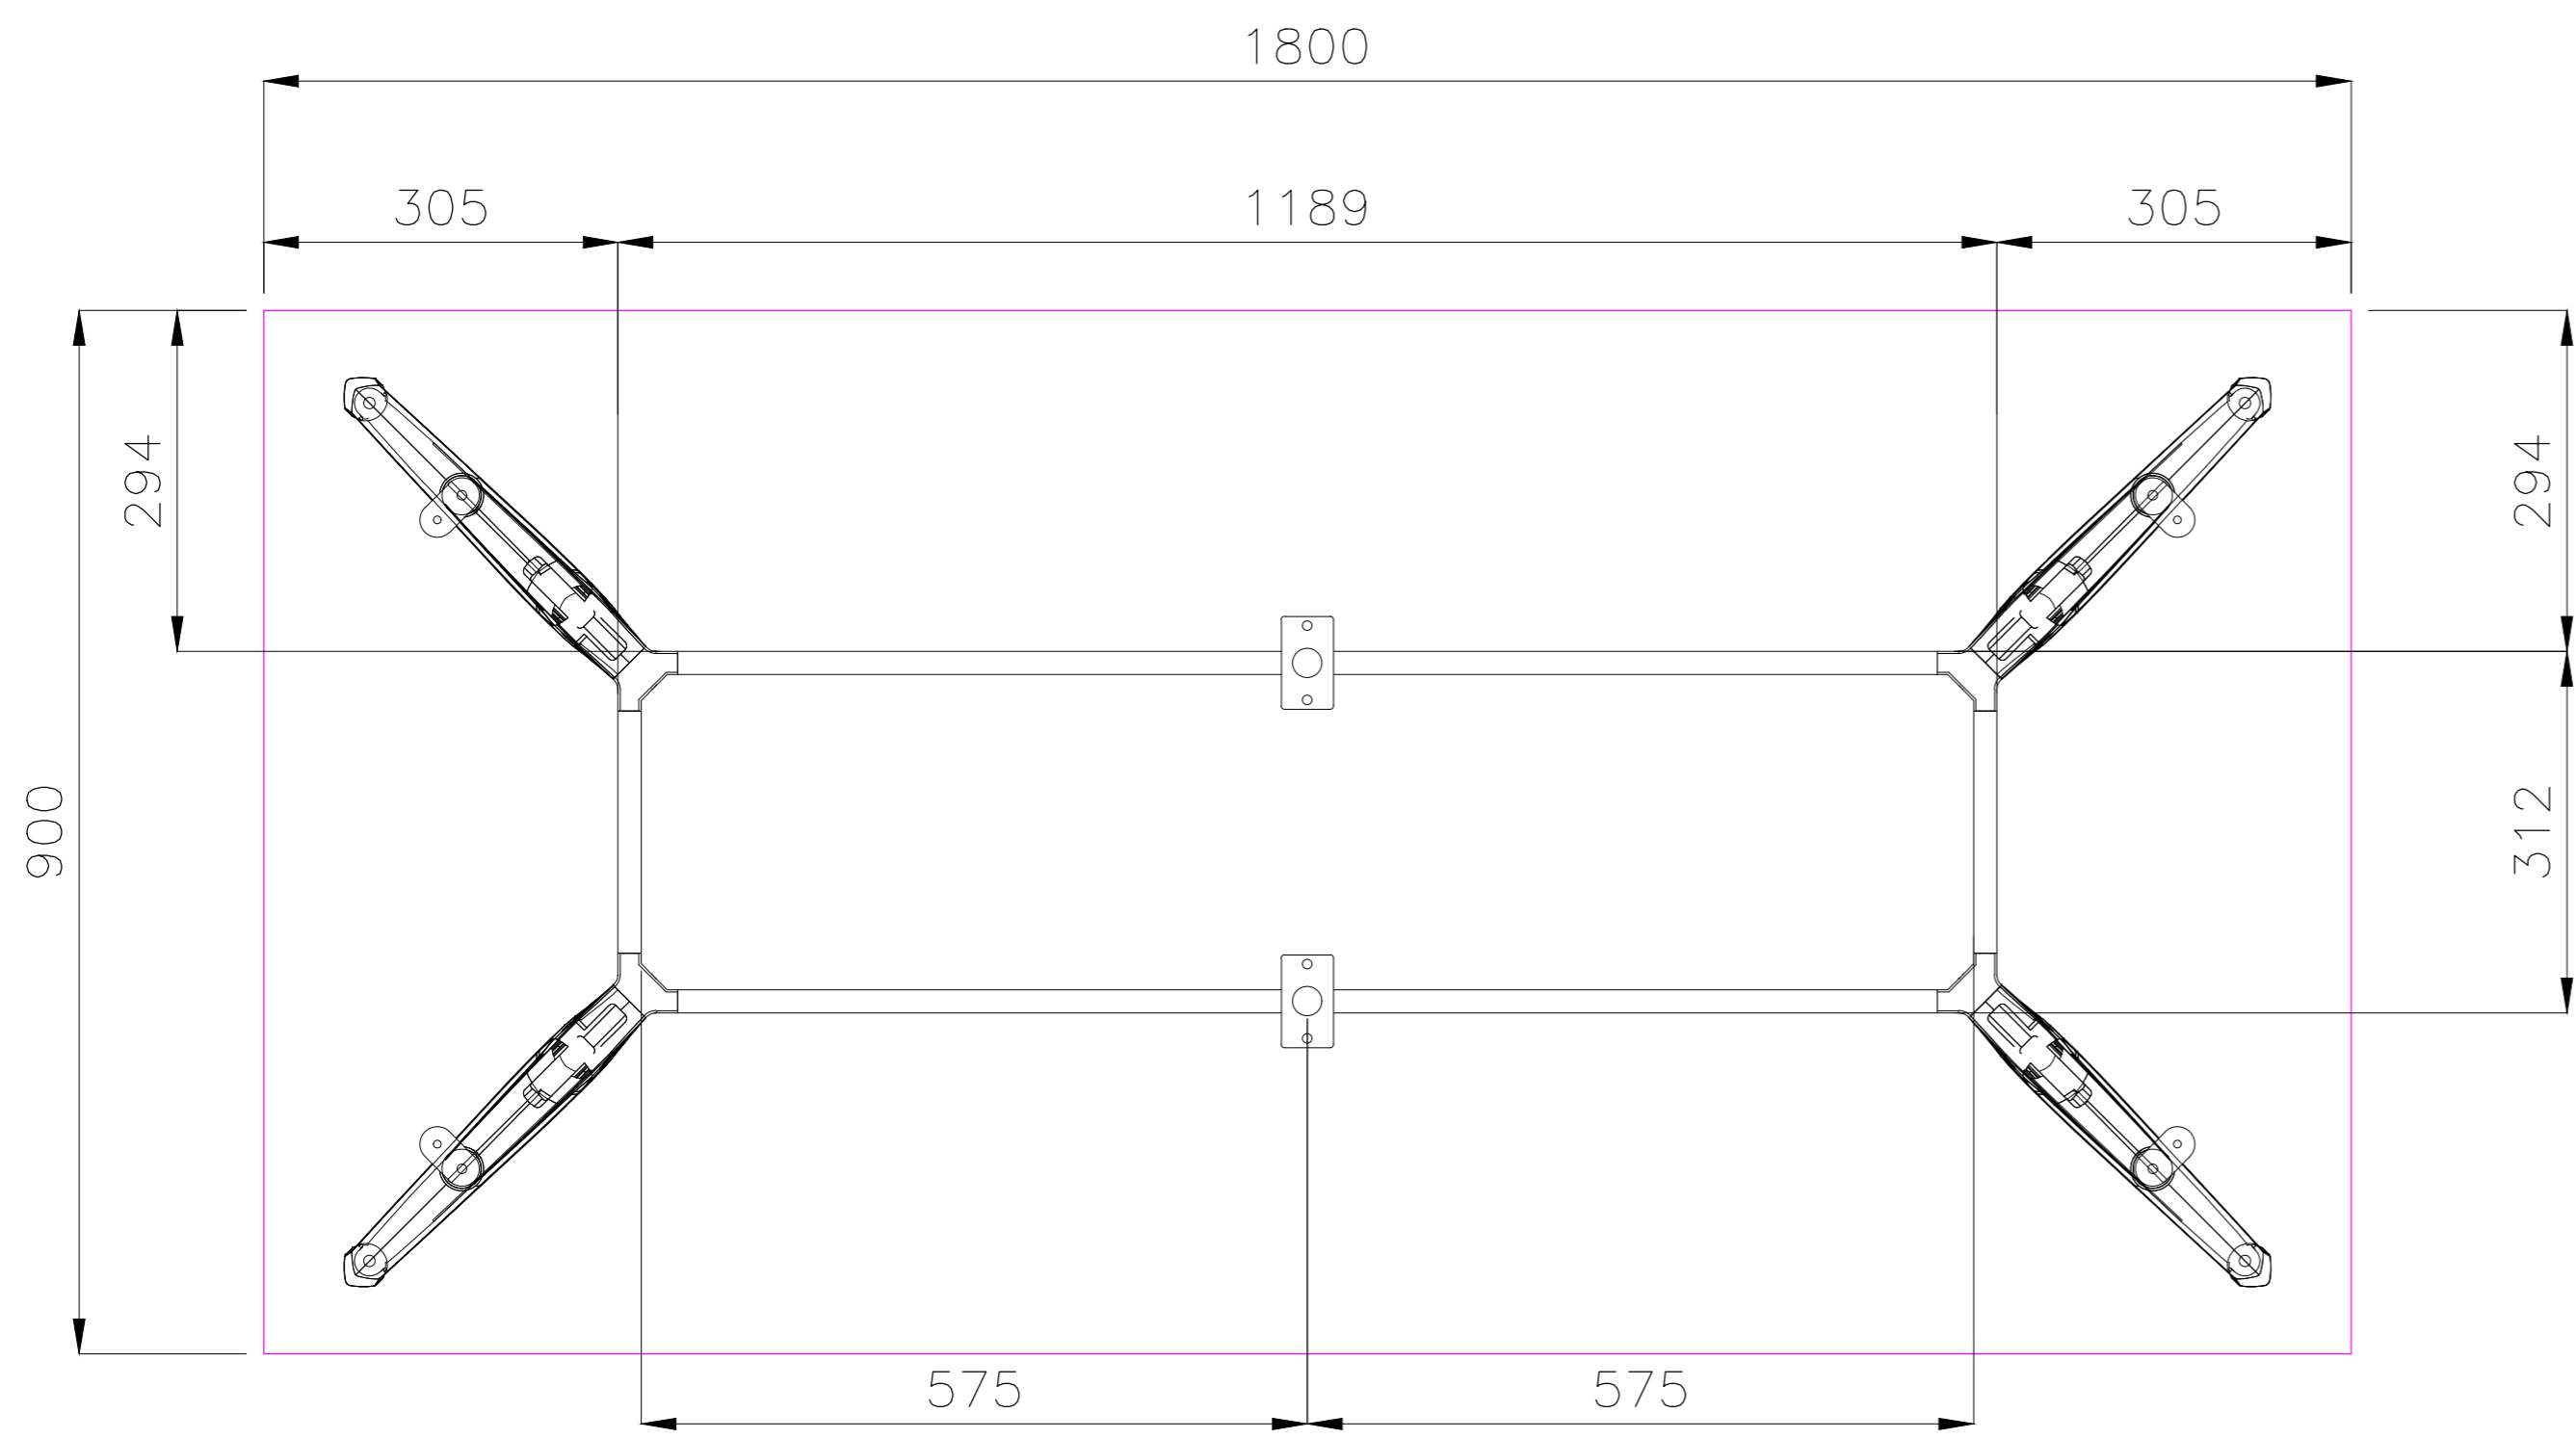

TITLE: TECH SHEET	PRODUCT CODE: KEN-186	DESCRIPTION: -
----------------------	--------------------------	-------------------

TOP VIEW

FRONT VIEW

SIDE VIEW

READY2GO FURNITURE	PRODUCT CODE: KEN-186	REMARKS: 2 CARTONS
	ASSEMBLED SIZE: 1800L x 900D x 750H	2019 READY TO GO FURNITURE PTY LTD

TITLE:
TECH SHEET

PRODUCT CODE:
KEN-2412

DESCRIPTION:
-

ISOMETRIC VIEW

TOP VIEW

FRONT VIEW

SIDE VIEW

READY2GO FURNITURE

PRODUCT CODE:
KEN-2412

ASSEMBLED SIZE:
2400L x 1200D x 750H

REMARKS:
2 CARTONS

© 2019
READY TO GO FURNITURE PTY LTD