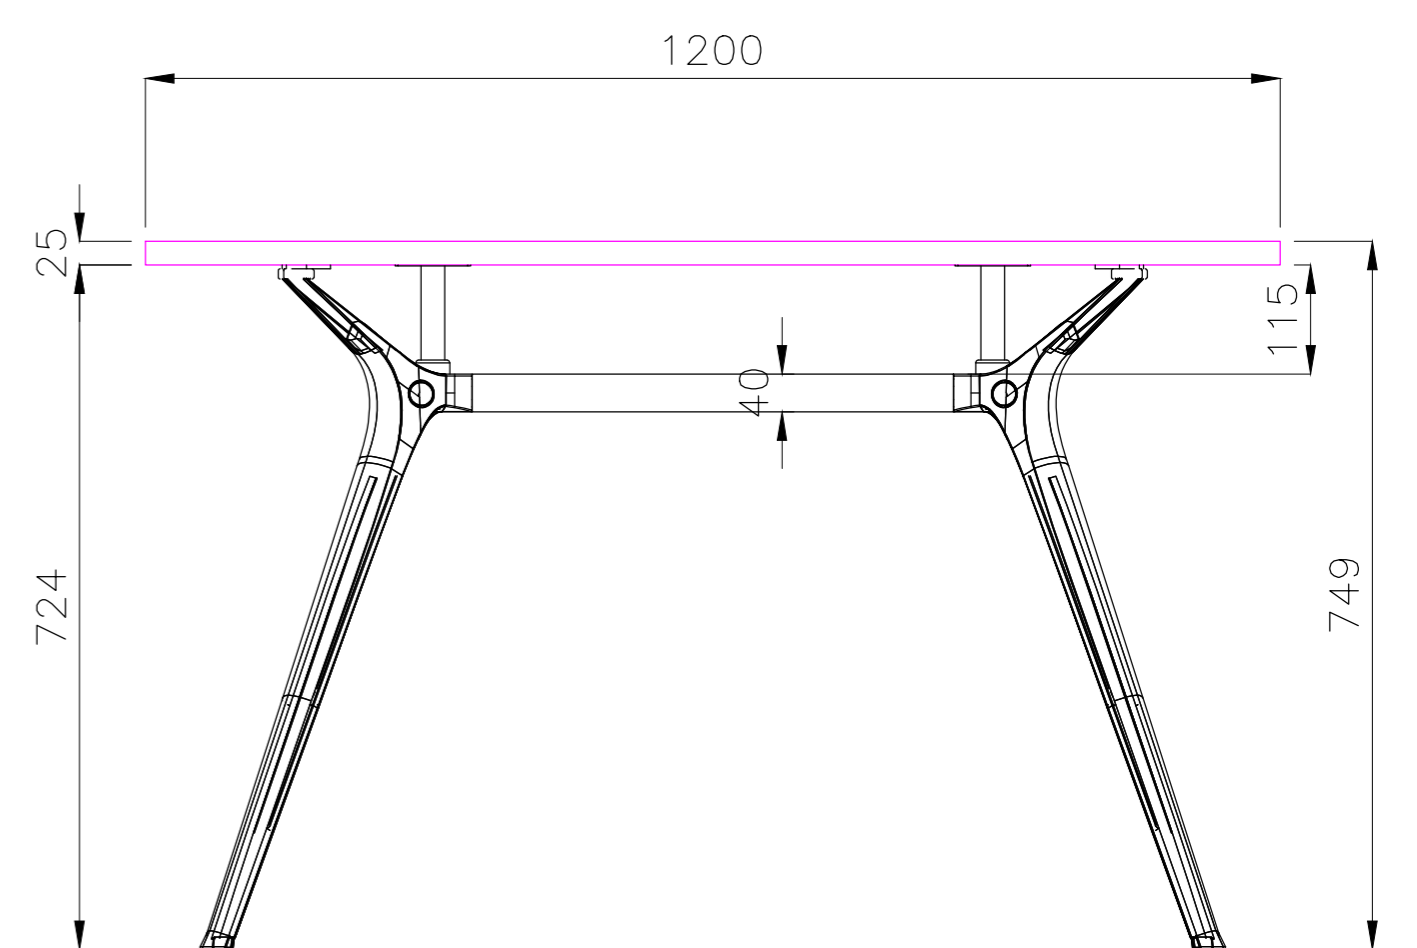

TITLE: TECH SHEET	PRODUCT CODE: KEN-186	DESCRIPTION: -
----------------------	--------------------------	-------------------

TOP VIEW

FRONT VIEW

SIDE VIEW

READY2GO FURNITURE	PRODUCT CODE: KEN-186	REMARKS: 2 CARTONS
	ASSEMBLED SIZE: 1800L x 900D x 750H	2019 READY TO GO FURNITURE PTY LTD

TITLE:
TECH SHEET

PRODUCT CODE:
KEN-2412

DESCRIPTION:
-

ISOMETRIC VIEW

TOP VIEW

FRONT VIEW

SIDE VIEW

READY2GO FURNITURE

PRODUCT CODE:
KEN-2412

ASSEMBLED SIZE:
2400L x 1200D x 750H

REMARKS:
2 CARTONS

© 2019
READY TO GO FURNITURE PTY LTD