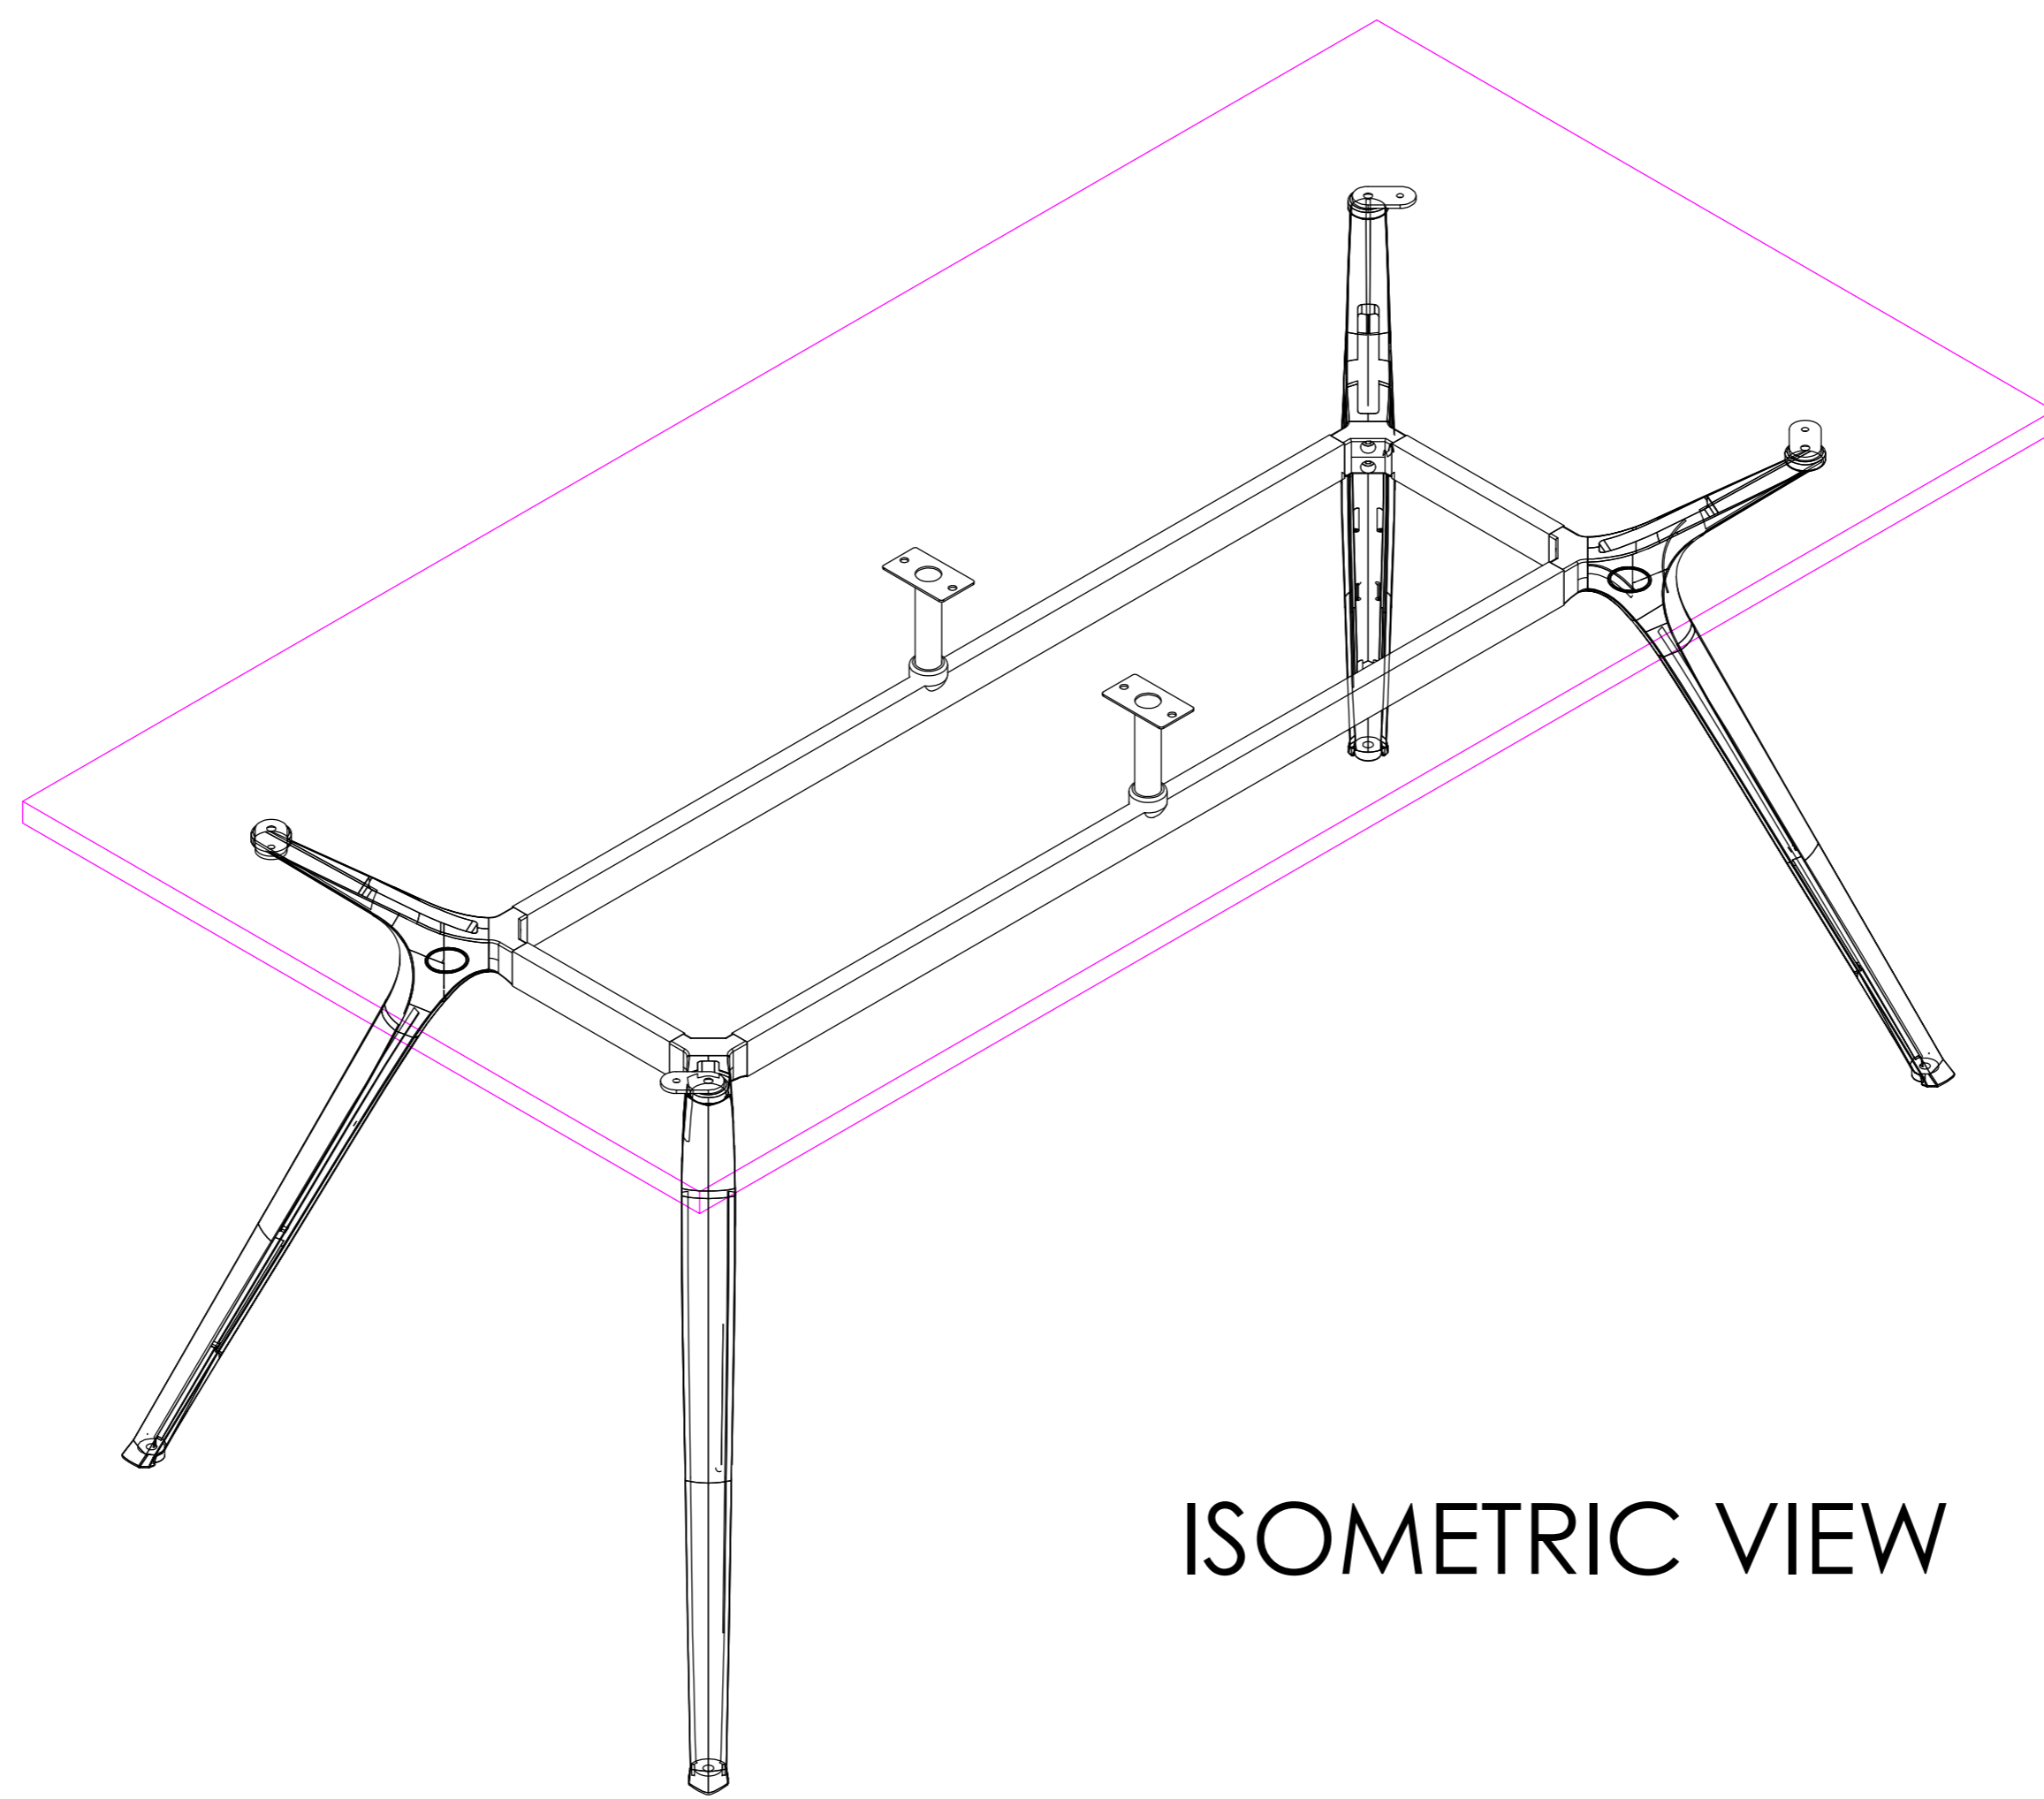

TITLE: TECH SHEET	PRODUCT CODE: KEN-186	DESCRIPTION: -
----------------------	--------------------------	-------------------

TOP VIEW

FRONT VIEW

SIDE VIEW

READY2GO FURNITURE	PRODUCT CODE: KEN-186	REMARKS: 2 CARTONS
	ASSEMBLED SIZE: 1800L x 900D x 750H	2019 READY TO GO FURNITURE PTY LTD

TITLE:
TECH SHEET

PRODUCT CODE:
KEN-2412

DESCRIPTION:
-

ISOMETRIC VIEW

TOP VIEW

FRONT VIEW

SIDE VIEW

READY2GO FURNITURE

PRODUCT CODE:
KEN-2412

ASSEMBLED SIZE:
2400L x 1200D x 750H

REMARKS:
2 CARTONS

© 2019
READY TO GO FURNITURE PTY LTD