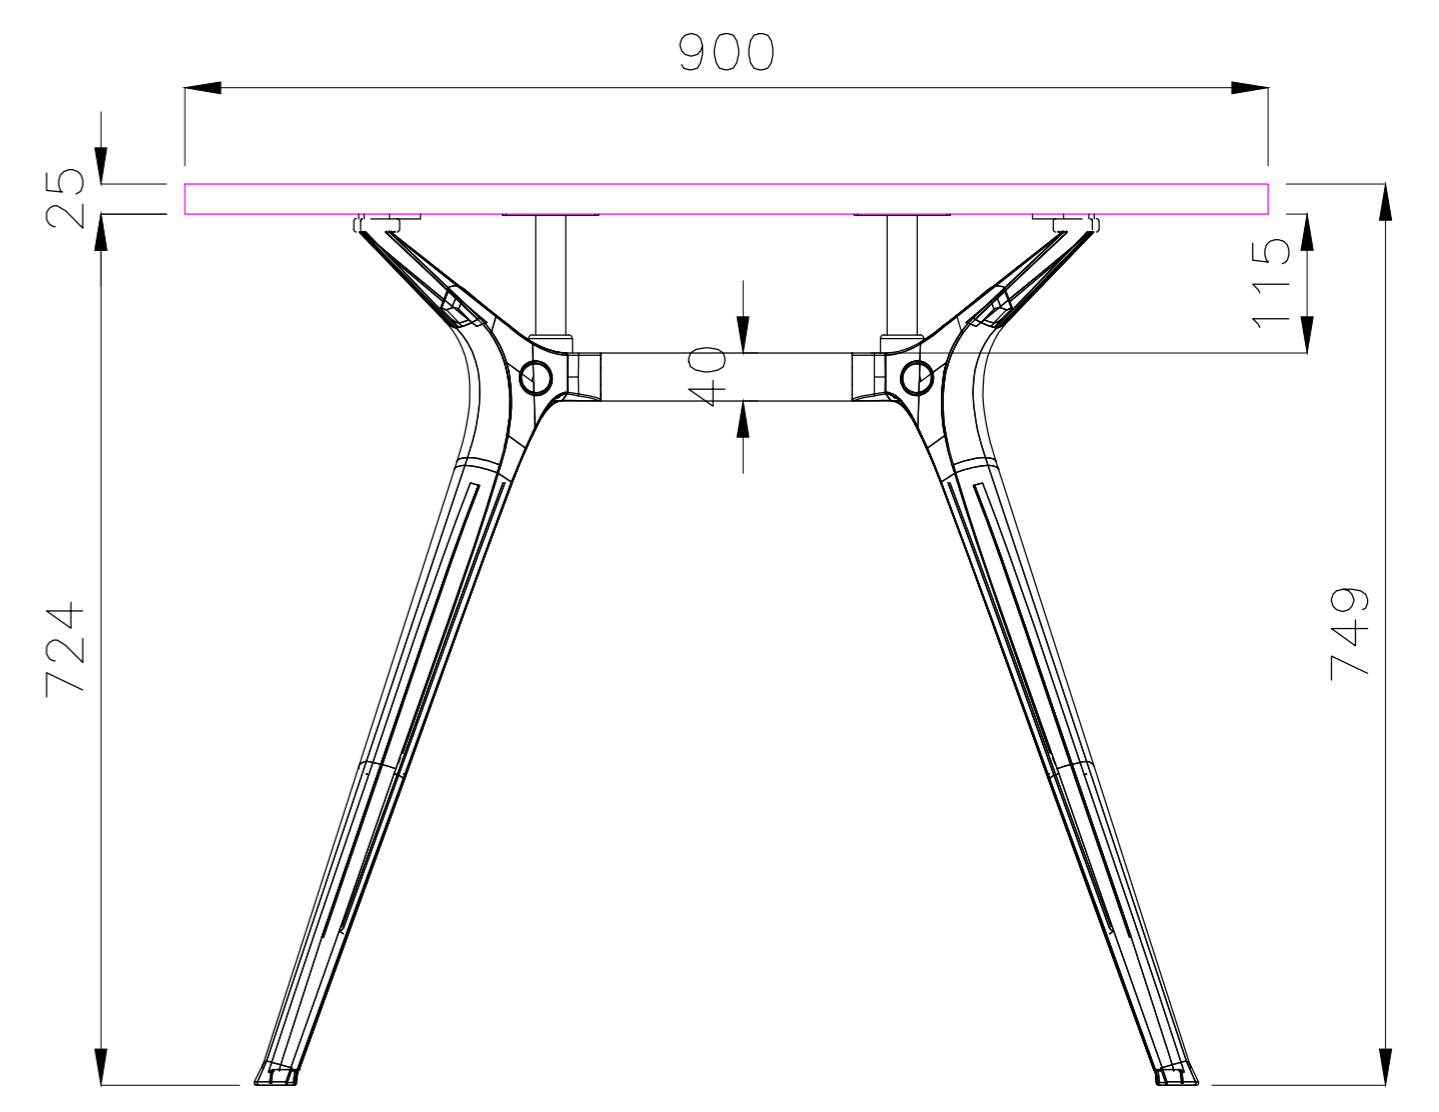

TITLE: TECH SHEET	PRODUCT CODE: KEN-186	DESCRIPTION: -
----------------------	--------------------------	-------------------

TOP VIEW

FRONT VIEW

SIDE VIEW

READY2GO FURNITURE	PRODUCT CODE: KEN-186	REMARKS: 2 CARTONS
	ASSEMBLED SIZE: 1800L x 900D x 750H	2019 READY TO GO FURNITURE PTY LTD

TITLE:
TECH SHEET

PRODUCT CODE:
KEN-2412

DESCRIPTION:
-

ISOMETRIC VIEW

TOP VIEW

FRONT VIEW

SIDE VIEW

READY2GO FURNITURE

PRODUCT CODE:
KEN-2412

ASSEMBLED SIZE:
2400L x 1200D x 750H

REMARKS:
2 CARTONS

© 2019
READY TO GO FURNITURE PTY LTD