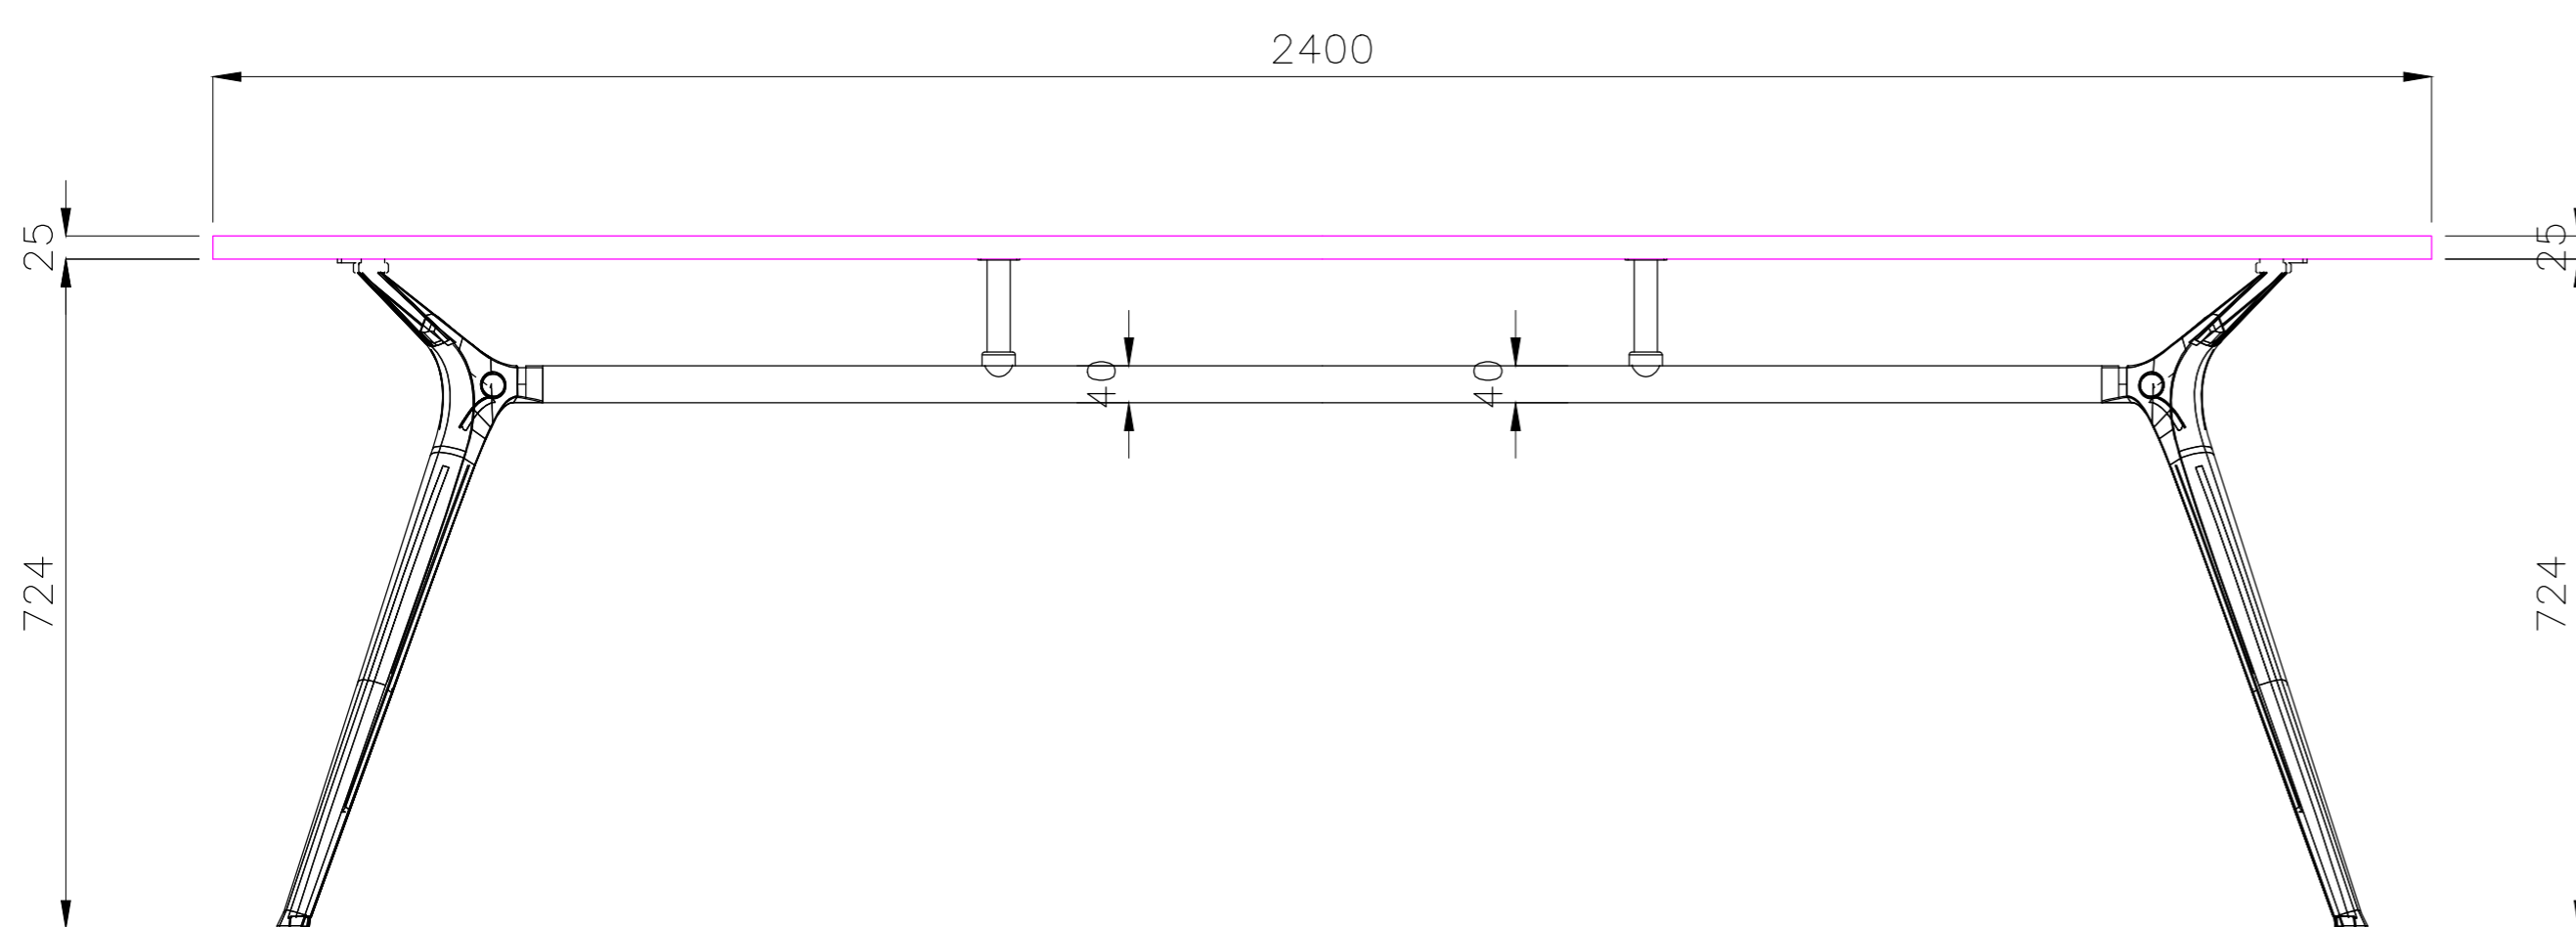

TITLE: TECH SHEET	PRODUCT CODE: KEN-186	DESCRIPTION: -
----------------------	--------------------------	-------------------

TOP VIEW

FRONT VIEW

SIDE VIEW

READY2GO FURNITURE	PRODUCT CODE: KEN-186	REMARKS: 2 CARTONS
	ASSEMBLED SIZE: 1800L x 900D x 750H	2019 READY TO GO FURNITURE PTY LTD

TITLE:
TECH SHEET

PRODUCT CODE:
KEN-2412

DESCRIPTION:
-

ISOMETRIC VIEW

TOP VIEW

FRONT VIEW

SIDE VIEW

READY2GO FURNITURE

PRODUCT CODE:
KEN-2412

ASSEMBLED SIZE:
2400L x 1200D x 750H

REMARKS:
2 CARTONS

© 2019
READY TO GO FURNITURE PTY LTD