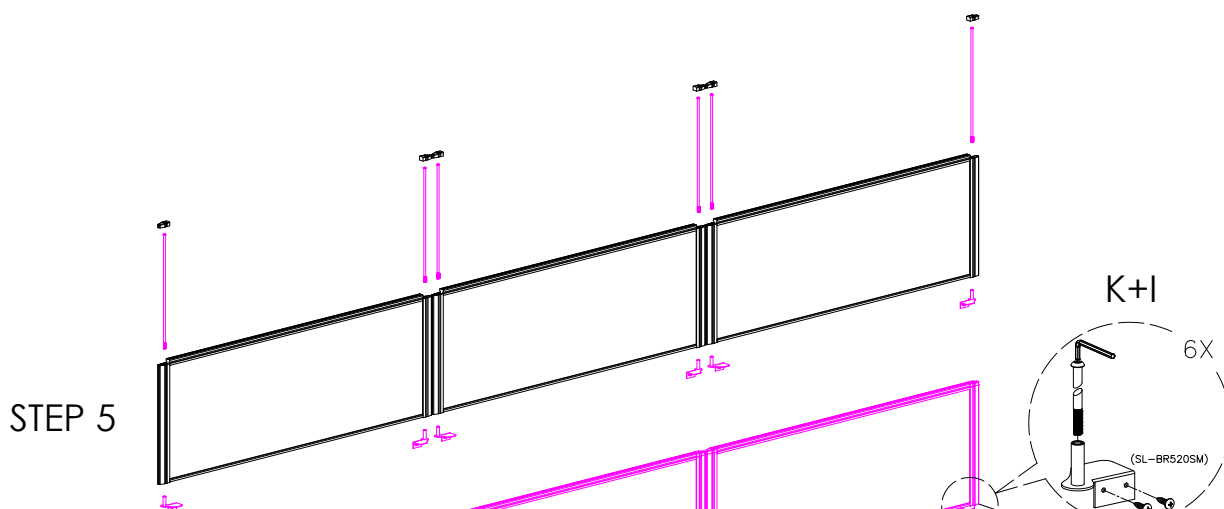

CAUTION:  
HEAVY

2 PERSON HEAVY  
ASSEMBLY

READY2GO FURNITURE

PRODUCT CODE: ST-INS157-3  
ASSEMBLY INSTRUCTION-PART 1  
ASSEMBLED SIZE:  
4500L x 750D x 700H

REMARKS:  
ST-INSS + ST-LE75 + ST-AB1218

© 2018  
READY TO GO FURNITURE PTY LTD

H		x3	I		*PACKED INSIDE THE PARTITION		x10	
J		x6	K		x6	L		x12
				SL-BR520SM		M		x30

CAUTION:  
HEAVY

2 PERSON HEAVY  
ASSEMBLY

READY2GO FURNITURE

PRODUCT CODE:  
ST-INS157-3  
ASSEMBLY INSTRUCTION-PART 2  
ASSEMBLED SIZE:  
4500L x 750D x 700H