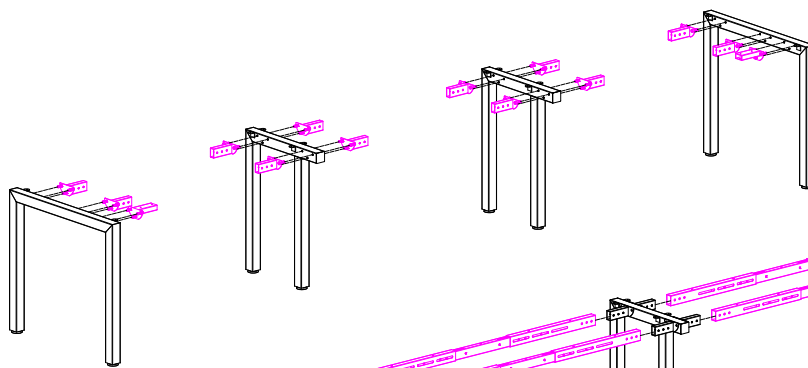

READY2GO

**ASSEMBLY INSTRUCTIONS**  
**STRATA Inline Workstation**  
**3 Person**  
**ST-INS-127, 157 & 187**

A		x3	C		x1	D		x2
B		x6	F		x12	G		x48
E		x2						

TOP VIEW

STEP 1

STEP 2

STEP 3

STEP 4

CAUTION:  
HEAVY

2 PERSON HEAVY  
ASSEMBLY

READY2GO FURNITURE

PRODUCT CODE: ST-INS157-3  
ASSEMBLY INSTRUCTION-PART 1  
ASSEMBLED SIZE:  
4500L x 750D x 700H

REMARKS:  
ST-INSS + ST-LE75 + ST-AB1218

© 2018  
READY TO GO FURNITURE PTY LTD

H		x3	I		*PACKED INSIDE THE PARTITION		x10	
J		x6	K		x6	L		x12
				SL-BR520SM		M		x30

CAUTION:  
HEAVY

2 PERSON HEAVY  
ASSEMBLY

READY2GO FURNITURE

PRODUCT CODE:  
ST-INS157-3  
ASSEMBLY INSTRUCTION-PART 2  
ASSEMBLED SIZE:  
4500L x 750D x 700H