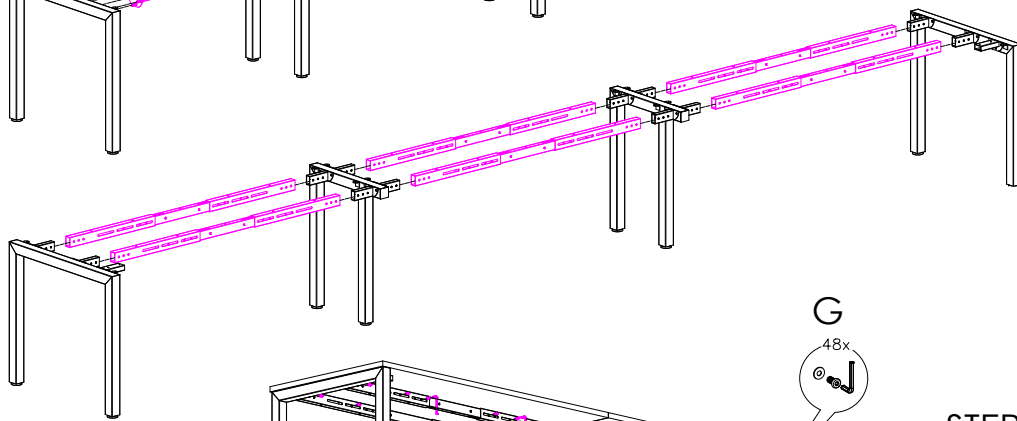

READY2GO

**ASSEMBLY INSTRUCTIONS**  
**STRATA Inline Workstation**  
**3 Person**  
**ST-INS-127, 157 & 187**

A		x3	C		x1	D		x2
B		x6	F		x12	G		x48
E		x2						

TOP VIEW

STEP 1

STEP 2

STEP 3

STEP 4

CAUTION:  
HEAVY

2 PERSON HEAVY  
ASSEMBLY

READY2GO FURNITURE

PRODUCT CODE: ST-INS157-3  
ASSEMBLY INSTRUCTION-PART 1  
ASSEMBLED SIZE:  
4500L x 750D x 700H

REMARKS:  
ST-INSS + ST-LE75 + ST-AB1218

© 2018  
READY TO GO FURNITURE PTY LTD

H		x3	I		*PACKED INSIDE THE PARTITION		x10	
J		x6	K		x6	L		x12
				SL-BR520SM		M		x30

CAUTION:  
HEAVY

2 PERSON HEAVY  
ASSEMBLY

READY2GO FURNITURE

PRODUCT CODE:  
ST-INS157-3  
ASSEMBLY INSTRUCTION-PART 2  
ASSEMBLED SIZE:  
4500L x 750D x 700H