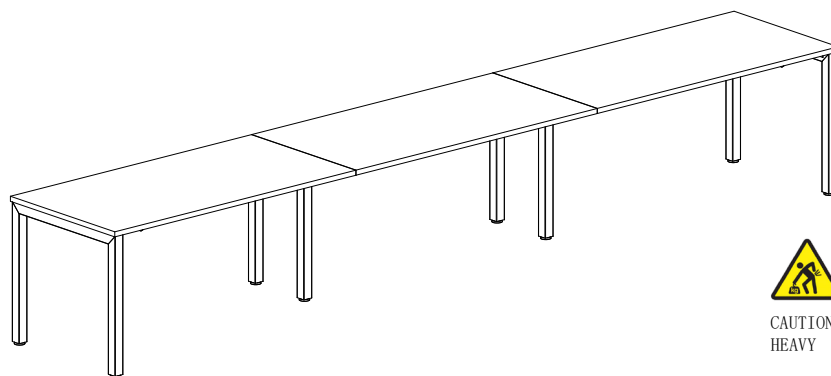

READY2GO

**ASSEMBLY INSTRUCTIONS**  
**STRATA Inline Workstation**  
**3 Person**  
**ST-INS-127, 157 & 187**

A		x3	C		x1	D		x2
B		x6	F		x12	G		x48
E		x2						

TOP VIEW

STEP 1

STEP 2

STEP 3

STEP 4

CAUTION:  
HEAVY

2 PERSON HEAVY  
ASSEMBLY

READY2GO FURNITURE

PRODUCT CODE: ST-INS157-3  
ASSEMBLY INSTRUCTION-PART 1  
ASSEMBLED SIZE:  
4500L x 750D x 700H

REMARKS:  
ST-INSS + ST-LE75 + ST-AB1218

© 2018  
READY TO GO FURNITURE PTY LTD

H		x3	I		*PACKED INSIDE THE PARTITION		x10	
J		x6	K		x6	L		x12
				SL-BR520SM		M		x30

CAUTION:  
HEAVY

2 PERSON HEAVY  
ASSEMBLY

READY2GO FURNITURE

PRODUCT CODE:  
ST-INS157-3  
ASSEMBLY INSTRUCTION-PART 2  
ASSEMBLED SIZE:  
4500L x 750D x 700H