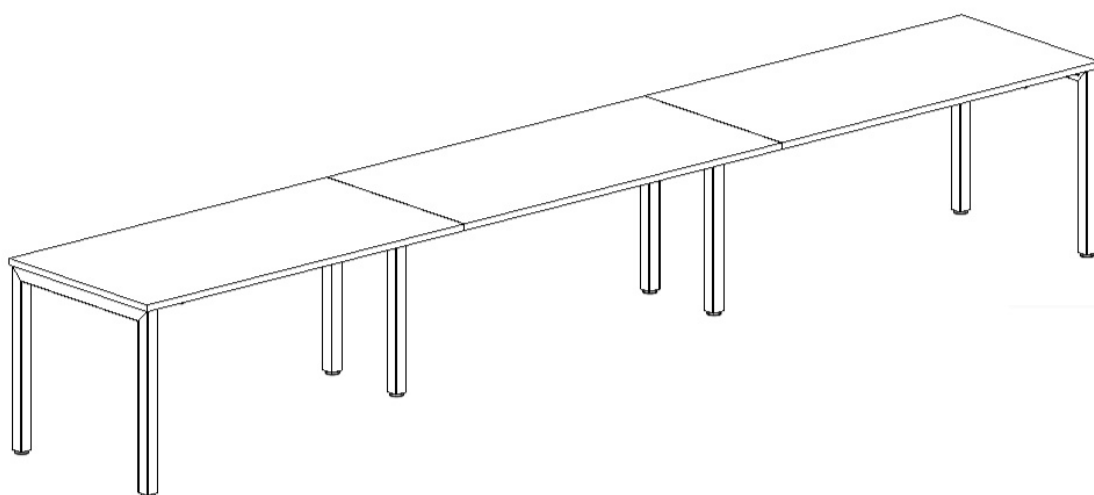

READY2GO

**ASSEMBLY INSTRUCTIONS**  
**STRATA Inline Workstation**  
**3 Person**  
**ST-INS-127, 157 & 187**

A		x3	C		x1	D		x2
B		x6	F		x12	G		x48
E		x2						

TOP VIEW

STEP 1

STEP 2

STEP 3

STEP 4

CAUTION:  
HEAVY

2 PERSON HEAVY  
ASSEMBLY

READY2GO FURNITURE

PRODUCT CODE: ST-INS157-3  
ASSEMBLY INSTRUCTION-PART 1  
ASSEMBLED SIZE:  
4500L x 750D x 700H

REMARKS:  
ST-INSS + ST-LE75 + ST-AB1218

© 2018  
READY TO GO FURNITURE PTY LTD

H		x3	I		*PACKED INSIDE THE PARTITION		x10	
J		x6	K		x6	L		x12
				SL-BR520SM		M		x30

CAUTION:  
HEAVY

2 PERSON HEAVY  
ASSEMBLY

READY2GO FURNITURE

PRODUCT CODE:  
ST-INS157-3  
ASSEMBLY INSTRUCTION-PART 2  
ASSEMBLED SIZE:  
4500L x 750D x 700H