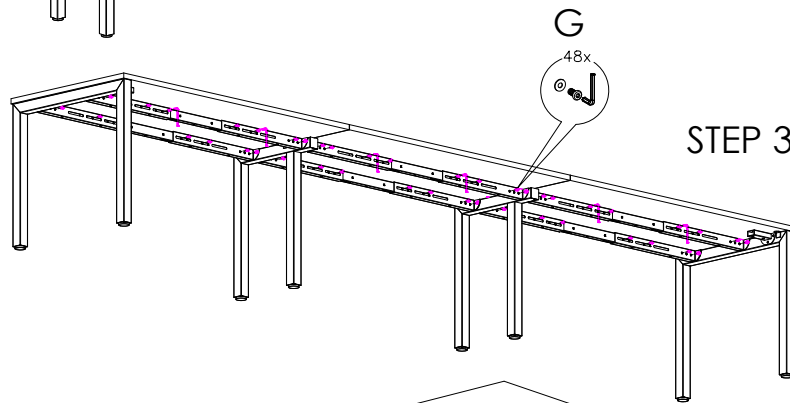

READY2GO

**ASSEMBLY INSTRUCTIONS**  
**STRATA Inline Workstation**  
**3 Person**  
**ST-INS-127, 157 & 187**

A		x3	C		x1	D		x2
B		x6	F		x12	G		x48
E		x2						

TOP VIEW

STEP 1

STEP 2

STEP 3

STEP 4

CAUTION:  
HEAVY

2 PERSON HEAVY  
ASSEMBLY

READY2GO FURNITURE

PRODUCT CODE: ST-INS157-3  
ASSEMBLY INSTRUCTION-PART 1  
ASSEMBLED SIZE:  
4500L x 750D x 700H

REMARKS:  
ST-INSS + ST-LE75 + ST-AB1218

© 2018  
READY TO GO FURNITURE PTY LTD

H		x3	I		*PACKED INSIDE THE PARTITION		x10	
J		x6	K		x6	L		x12
				SL-BR520SM		M		x30

CAUTION:  
HEAVY

2 PERSON HEAVY  
ASSEMBLY

READY2GO FURNITURE

PRODUCT CODE:  
ST-INS157-3  
ASSEMBLY INSTRUCTION-PART 2  
ASSEMBLED SIZE:  
4500L x 750D x 700H