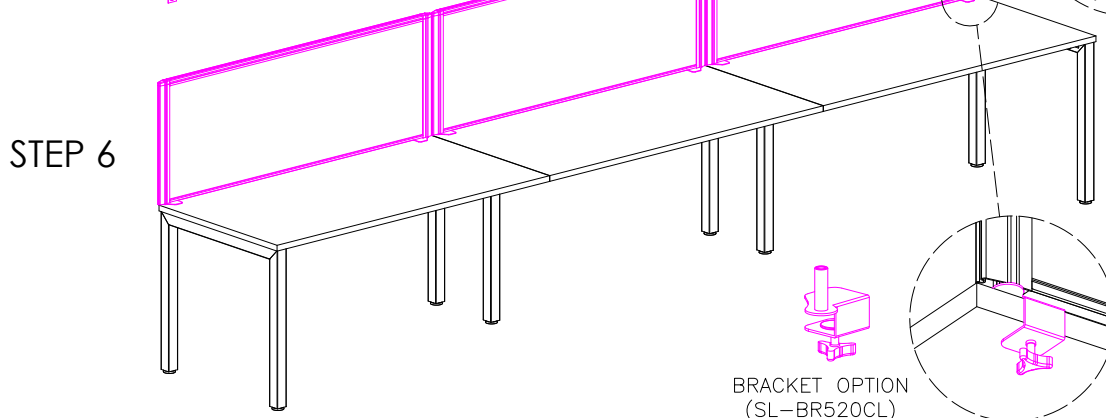

READY2GO

**ASSEMBLY INSTRUCTIONS**  
**STRATA Inline Workstation**  
**3 Person**  
**ST-INS-127, 157 & 187**

A		x3	C		x1	D		x2
B		x6	F		x12	G		x48
E		x2						

TOP VIEW

STEP 1

STEP 2

STEP 3

STEP 4

CAUTION:  
HEAVY

2 PERSON HEAVY  
ASSEMBLY

READY2GO FURNITURE

PRODUCT CODE: ST-INS157-3  
ASSEMBLY INSTRUCTION-PART 1  
ASSEMBLED SIZE:  
4500L x 750D x 700H

REMARKS:  
ST-INSS + ST-LE75 + ST-AB1218

© 2018  
READY TO GO FURNITURE PTY LTD

H		x3	I		*PACKED INSIDE THE PARTITION		x10	
J		x6	K		x6	L		x12
				SL-BR520SM		M		x30

CAUTION:  
HEAVY

2 PERSON HEAVY  
ASSEMBLY

READY2GO FURNITURE

PRODUCT CODE:  
ST-INS157-3  
ASSEMBLY INSTRUCTION-PART 2  
ASSEMBLED SIZE:  
4500L x 750D x 700H