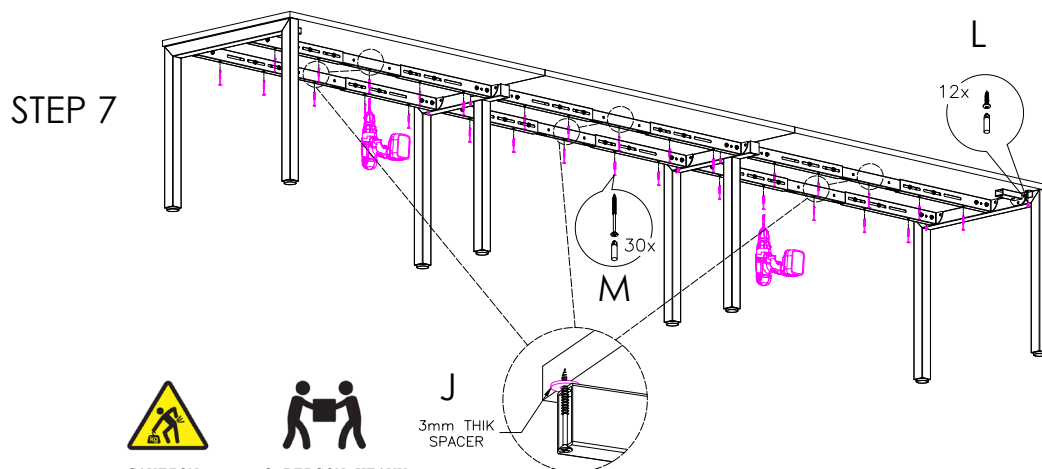

CAUTION:  
HEAVY

2 PERSON HEAVY  
ASSEMBLY

READY2GO FURNITURE

PRODUCT CODE: ST-INS157-3  
ASSEMBLY INSTRUCTION-PART 1  
ASSEMBLED SIZE:  
4500L x 750D x 700H

REMARKS:  
ST-INSS + ST-LE75 + ST-AB1218

© 2018  
READY TO GO FURNITURE PTY LTD

H		x3	I		*PACKED INSIDE THE PARTITION		x10	
J		x6	K		x6	L		x12
				SL-BR520SM		M		x30

CAUTION:  
HEAVY

2 PERSON HEAVY  
ASSEMBLY

READY2GO FURNITURE

PRODUCT CODE:  
ST-INS157-3  
ASSEMBLY INSTRUCTION-PART 2  
ASSEMBLED SIZE:  
4500L x 750D x 700H