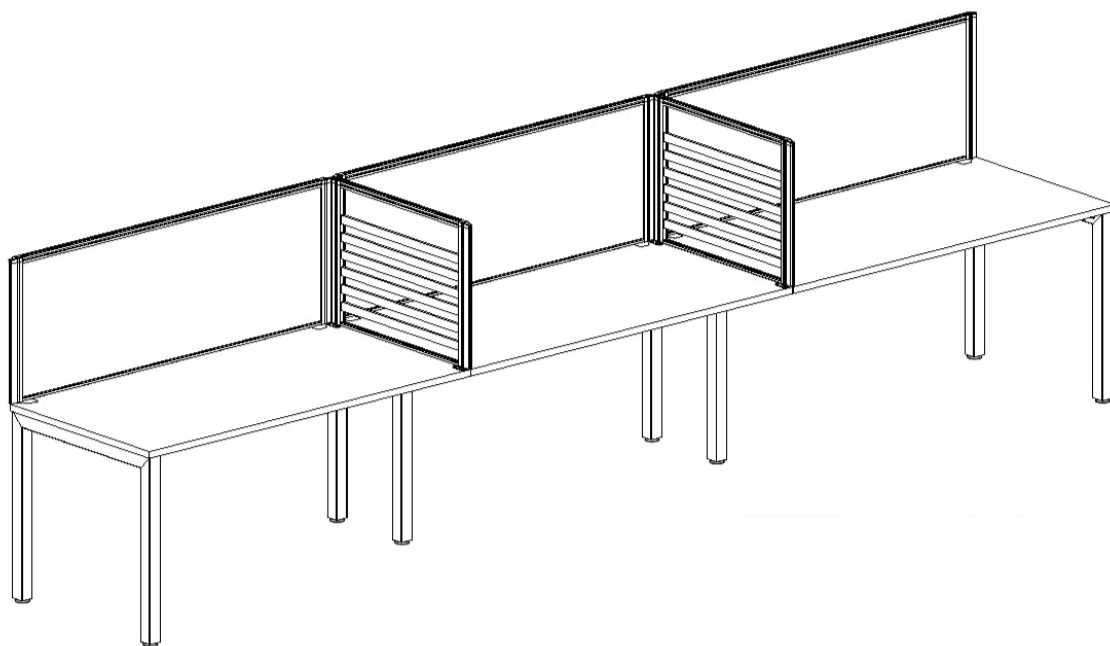

READY2GO

**ASSEMBLY INSTRUCTIONS**  
**STRATA Inline Workstation**  
**3 Person**  
**ST-INS-127, 157 & 187**

A		x3	C		x1	D		x2
B		x6	F		x12	G		x48
E		x2						

TOP VIEW

STEP 1

STEP 2

STEP 3

STEP 4

CAUTION:  
HEAVY

2 PERSON HEAVY  
ASSEMBLY

READY2GO FURNITURE

PRODUCT CODE: ST-INS157-3  
ASSEMBLY INSTRUCTION-PART 1  
ASSEMBLED SIZE:  
4500L x 750D x 700H

REMARKS:  
ST-INSS + ST-LE75 + ST-AB1218

© 2018  
READY TO GO FURNITURE PTY LTD

H		x3	I		*PACKED INSIDE THE PARTITION		x10	
J		x6	K		x6	L		x12
				SL-BR520SM		M		x30

CAUTION:  
HEAVY

2 PERSON HEAVY  
ASSEMBLY

READY2GO FURNITURE

PRODUCT CODE:  
ST-INS157-3  
ASSEMBLY INSTRUCTION-PART 2  
ASSEMBLED SIZE:  
4500L x 750D x 700H