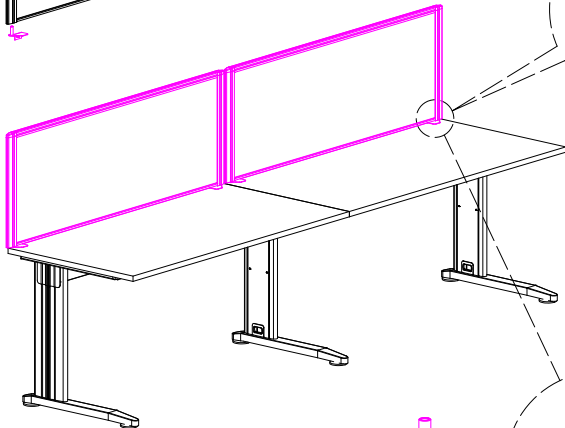

J		x2	K		*PACKED INSIDE THE PARTITION	x6
L		x1	M		SL-BR520SM	x4
O		x1	N		SL-BR520TM	x2

STEP 7

STEP 9

STEP 10

STEP 8

BRACKET OPTION
(SL-BR520CL)

PLASTIC JOIN CLOSE
T-1X

STEP 11

STEP 12

CAUTION:
HEAVY

2 PERSON HEAVY
ASSEMBLY

READY2GO FURNITURE

PRODUCT CODE:
CS-INS157-2
ASSEMBLY INSTRUCTION-PART 2
ASSEMBLED SIZE:
3000L x 750D x 725H

REMARKS:
CS-L750 + CS-B1218 + INT157
© 2018
READY TO GO FURNITURE PTY LTD