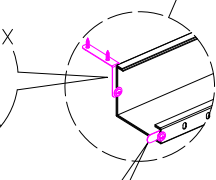

READY2GO

ASSEMBLY INSTRUCTIONS
cSpace Inline Single Sided
CS-INS-2

A		x2	B		x3	C		x2
D		x18	G		x4	E		x8
F		x4	H		x8	I		x8

STEP 1

STEP 4

STEP 2

STEP 5

STEP 3

STEP 6

CAUTION:
HEAVY

2 PERSON HEAVY
ASSEMBLY

READY2GO FURNITURE

PRODUCT CODE:
CS-INS157-2
ASSEMBLY INSTRUCTION-PART 1
ASSEMBLED SIZE:
3000L x 750D x 725H

REMARKS:
CS-L750 + CS-B1218 + INT157
© 2018
READY TO GO FURNITURE PTY LTD

J		x2	K		*PACKED INSIDE THE PARTITION	x6
L		x1	M		SL-BR520SM	x4
O		x1	N		SL-BR520TM	x2

STEP 7

STEP 9

STEP 10

STEP 8

BRACKET OPTION
(SL-BR520CL)

PLASTIC JOIN CLOSE
T-1X

STEP 11