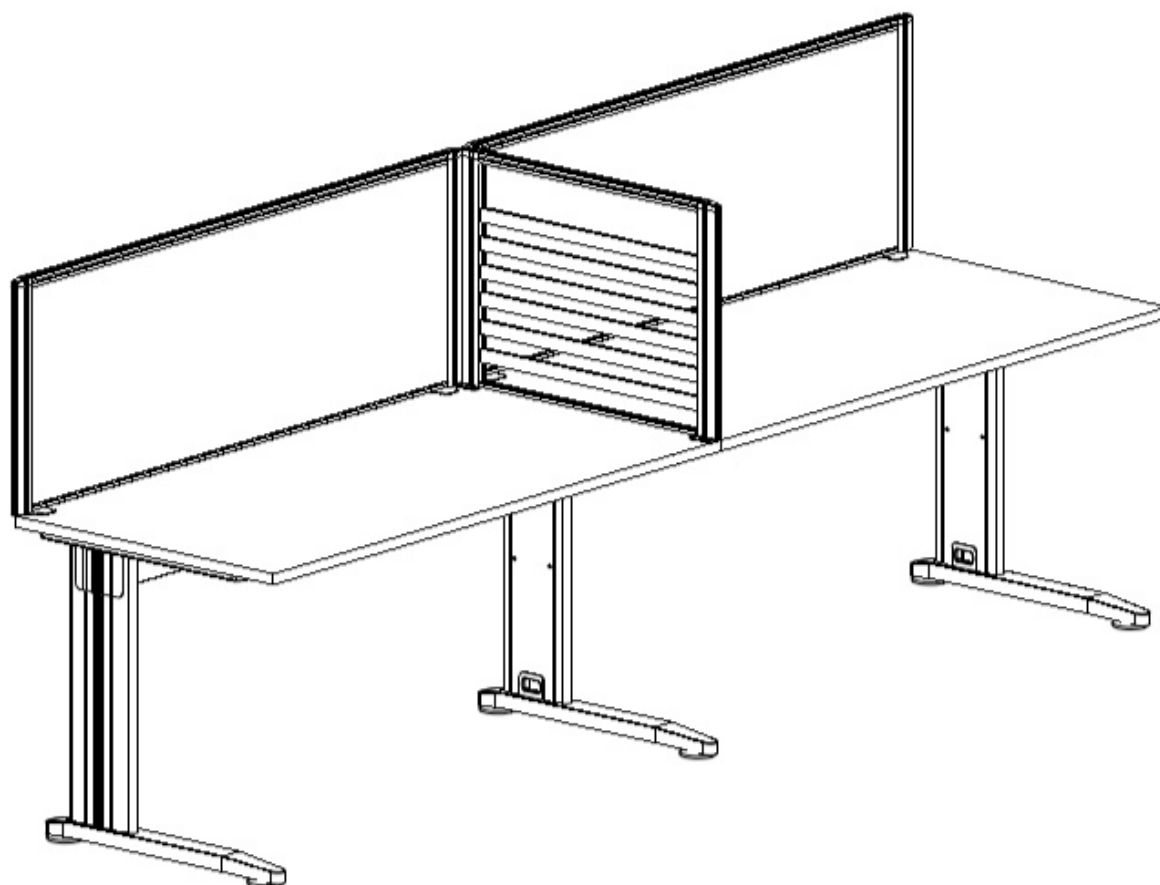

READY2GO

ASSEMBLY INSTRUCTIONS
cSpace Inline Single Sided
CS-INS-2

A		x2	B		x3	C		x2
D		x18	G		x4	E		x8
F		x4	H		x8	I		x8

STEP 1

STEP 4

STEP 2

STEP 5

STEP 3

STEP 6

CAUTION:
HEAVY

2 PERSON HEAVY
ASSEMBLY

READY2GO FURNITURE

PRODUCT CODE:
CS-INS157-2
ASSEMBLY INSTRUCTION-PART 1
ASSEMBLED SIZE:
3000L x 750D x 725H

REMARKS:
CS-L750 + CS-B1218 + INT157
© 2018
READY TO GO FURNITURE PTY LTD

STEP 12

CAUTION:
HEAVY

2 PERSON HEAVY
ASSEMBLY

READY2GO FURNITURE

PRODUCT CODE:
CS-INS157-2
ASSEMBLY INSTRUCTION-PART 2
ASSEMBLED SIZE:
3000L x 750D x 725H

REMARKS:
CS-L750 + CS-B1218 + INT157
© 2018
READY TO GO FURNITURE PTY LTD