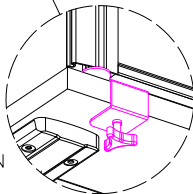

J		x2	K		*PACKED INSIDE THE PARTITION	x6
L		x1	M		SL-BR520SM	x4
O		x1	N		SL-BR520TM	x2

STEP 7

STEP 9

STEP 10

STEP 8

BRACKET OPTION
(SL-BR520CL)

PLASTIC JOIN CLOSE
T-1X

STEP 11

STEP 12

CAUTION:
HEAVY

2 PERSON HEAVY
ASSEMBLY

READY2GO FURNITURE

PRODUCT CODE:
CS-INS157-2
ASSEMBLY INSTRUCTION-PART 2
ASSEMBLED SIZE:
3000L x 750D x 725H

REMARKS:
CS-L750 + CS-B1218 + INT157
© 2018
READY TO GO FURNITURE PTY LTD