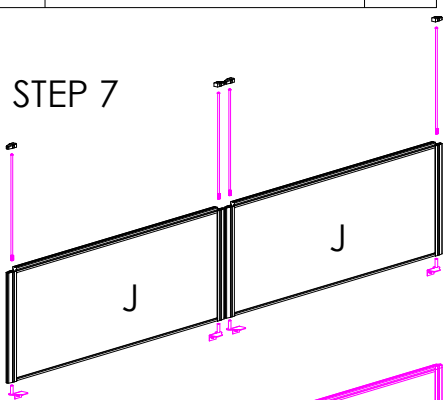

READY2GO

ASSEMBLY INSTRUCTIONS
cSpace Inline Single Sided
CS-INS-2

A		x2	B		x3	C		x2
D		x18	G		x4	E		x8
F		x4	H		x8	I		x8

STEP 1

STEP 4

STEP 2

STEP 5

STEP 3

STEP 6

CAUTION:
HEAVY

2 PERSON HEAVY
ASSEMBLY

READY2GO FURNITURE

PRODUCT CODE:
CS-INS157-2
ASSEMBLY INSTRUCTION-PART 1
ASSEMBLED SIZE:
3000L x 750D x 725H

REMARKS:
CS-L750 + CS-B1218 + INT157
© 2018
READY TO GO FURNITURE PTY LTD

J		x2	K		*PACKED INSIDE THE PARTITION	x6
L		x1	M		SL-BR520SM	x4
O		x1	N		SL-BR520TM	x2

STEP 7

STEP 9

STEP 10

STEP 8

BRACKET OPTION
(SL-BR520CL)

PLASTIC JOIN CLOSE
T-1X

STEP 11