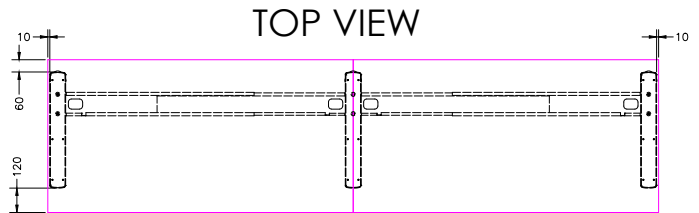

READY2GO

ASSEMBLY INSTRUCTIONS
cSpace Inline Single Sided
CS-INS-2

A		x2	B		x3	C		x2
D		x18	G		x4	E		x8
F		x4	H		x8	I		x8

STEP 1

STEP 4

STEP 2

STEP 5

STEP 3

STEP 6

CAUTION:
HEAVY

2 PERSON HEAVY
ASSEMBLY

READY2GO FURNITURE

PRODUCT CODE:
CS-INS157-2
ASSEMBLY INSTRUCTION-PART 1
ASSEMBLED SIZE:
3000L x 750D x 725H

REMARKS:
CS-L750 + CS-B1218 + INT157
© 2018
READY TO GO FURNITURE PTY LTD

J		x2	K		*PACKED INSIDE THE PARTITION	x6
L		x1	M		SL-BR520SM	x4
O		x1	N		SL-BR520TM	x2

STEP 7

STEP 9

STEP 10

STEP 8

BRACKET OPTION
(SL-BR520CL)

PLASTIC JOIN CLOSE
T-1X

STEP 11

STEP 12

CAUTION:
HEAVY

2 PERSON HEAVY
ASSEMBLY

READY2GO FURNITURE

PRODUCT CODE:
CS-INS157-2
ASSEMBLY INSTRUCTION-PART 2
ASSEMBLED SIZE:
3000L x 750D x 725H

REMARKS:
CS-L750 + CS-B1218 + INT157
© 2018
READY TO GO FURNITURE PTY LTD