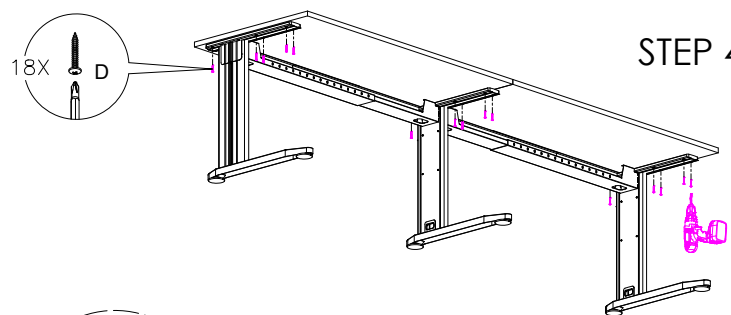

READY2GO

ASSEMBLY INSTRUCTIONS
cSpace Inline Single Sided
CS-INS-2

A		x2	B		x3	C		x2
D		x18	G		x4	E		x8
F		x4	H		x8	I		x8

STEP 1

STEP 4

STEP 2

STEP 5

STEP 3

STEP 6

CAUTION:
HEAVY

2 PERSON HEAVY
ASSEMBLY

READY2GO FURNITURE

PRODUCT CODE:
CS-INS157-2
ASSEMBLY INSTRUCTION-PART 1
ASSEMBLED SIZE:
3000L x 750D x 725H

REMARKS:
CS-L750 + CS-B1218 + INT157
© 2018
READY TO GO FURNITURE PTY LTD

J		x2	K		*PACKED INSIDE THE PARTITION	x6
L		x1	M		SL-BR520SM	x4
O		x1	N		SL-BR520TM	x2

STEP 7

STEP 9

STEP 10

STEP 8

BRACKET OPTION
(SL-BR520CL)

PLASTIC JOIN CLOSE
T-1X

STEP 11

STEP 12

CAUTION:
HEAVY

2 PERSON HEAVY
ASSEMBLY

READY2GO FURNITURE

PRODUCT CODE:
CS-INS157-2
ASSEMBLY INSTRUCTION-PART 2
ASSEMBLED SIZE:
3000L x 750D x 725H

REMARKS:
CS-L750 + CS-B1218 + INT157
© 2018
READY TO GO FURNITURE PTY LTD