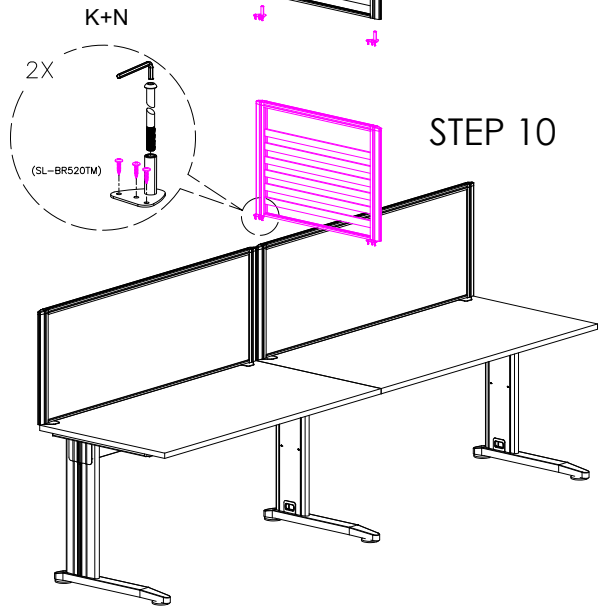

READY2GO

ASSEMBLY INSTRUCTIONS
cSpace Inline Single Sided
CS-INS-2

A		x2	B		x3	C		x2
D		x18	G		x4	E		x8
F		x4	H		x8	I		x8

STEP 1

STEP 4

STEP 2

STEP 5

STEP 3

STEP 6

CAUTION:
HEAVY

2 PERSON HEAVY
ASSEMBLY

READY2GO FURNITURE

PRODUCT CODE:
CS-INS157-2
ASSEMBLY INSTRUCTION-PART 1
ASSEMBLED SIZE:
3000L x 750D x 725H

REMARKS:
CS-L750 + CS-B1218 + INT157
© 2018
READY TO GO FURNITURE PTY LTD

J		x2	K		*PACKED INSIDE THE PARTITION	x6
L		x1	M		SL-BR520SM	x4
O		x1	N		SL-BR520TM	x2

STEP 7

STEP 9

STEP 10

STEP 8

BRACKET OPTION
(SL-BR520CL)

PLASTIC JOIN CLOSE
T-1X

STEP 11

STEP 12

CAUTION:
HEAVY

2 PERSON HEAVY
ASSEMBLY

READY2GO FURNITURE

PRODUCT CODE:
CS-INS157-2
ASSEMBLY INSTRUCTION-PART 2
ASSEMBLED SIZE:
3000L x 750D x 725H

REMARKS:
CS-L750 + CS-B1218 + INT157
© 2018
READY TO GO FURNITURE PTY LTD