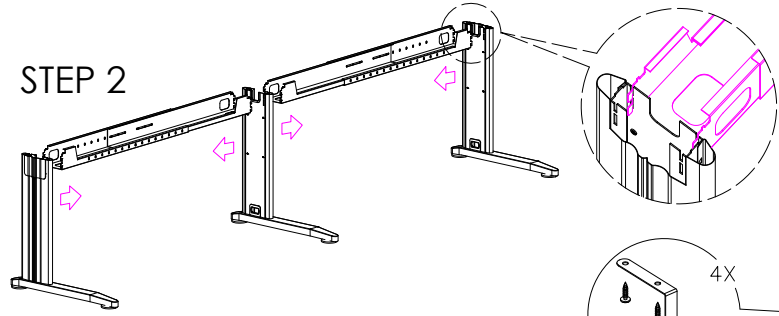

READY2GO

ASSEMBLY INSTRUCTIONS
cSpace Inline Single Sided
CS-INS-2

A		x2	B		x3	C		x2
D		x18	G		x4	E		x8
F		x4	H		x8	I		x8

STEP 1

STEP 4

STEP 2

STEP 5

STEP 3

STEP 6

CAUTION:
HEAVY

2 PERSON HEAVY
ASSEMBLY

READY2GO FURNITURE

PRODUCT CODE:
CS-INS157-2
ASSEMBLY INSTRUCTION-PART 1
ASSEMBLED SIZE:
3000L x 750D x 725H

REMARKS:
CS-L750 + CS-B1218 + INT157
© 2018
READY TO GO FURNITURE PTY LTD

J		x2	K		*PACKED INSIDE THE PARTITION	x6
L		x1	M		SL-BR520SM	x4
O		x1	N		SL-BR520TM	x2

STEP 7

STEP 9

STEP 10

STEP 8

BRACKET OPTION
(SL-BR520CL)

PLASTIC JOIN CLOSE
T-1X

STEP 11

STEP 12

CAUTION:
HEAVY

2 PERSON HEAVY
ASSEMBLY

READY2GO FURNITURE

PRODUCT CODE:
CS-INS157-2
ASSEMBLY INSTRUCTION-PART 2
ASSEMBLED SIZE:
3000L x 750D x 725H

REMARKS:
CS-L750 + CS-B1218 + INT157
© 2018
READY TO GO FURNITURE PTY LTD