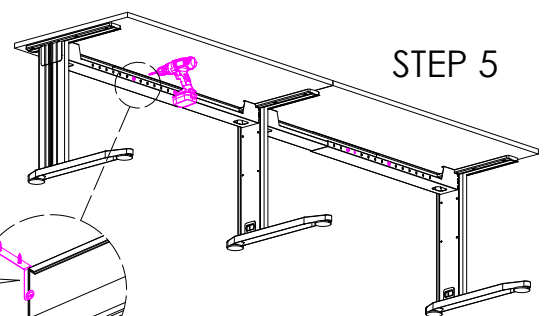

READY2GO

ASSEMBLY INSTRUCTIONS
cSpace Inline Single Sided
CS-INS-2

A		x2	B		x3	C		x2
D		x18	G		x4	E		x8
F		x4	H		x8	I		x8

STEP 1

STEP 4

STEP 2

STEP 5

STEP 3

STEP 6

CAUTION:
HEAVY

2 PERSON HEAVY
ASSEMBLY

READY2GO FURNITURE

PRODUCT CODE:
CS-INS157-2
ASSEMBLY INSTRUCTION-PART 1
ASSEMBLED SIZE:
3000L x 750D x 725H

REMARKS:
CS-L750 + CS-B1218 + INT157
© 2018
READY TO GO FURNITURE PTY LTD

J		x2	K		*PACKED INSIDE THE PARTITION	x6
L		x1	M		SL-BR520SM	x4
O		x1	N		SL-BR520TM	x2

STEP 7

STEP 9

STEP 10

STEP 8

BRACKET OPTION
(SL-BR520CL)

PLASTIC JOIN CLOSE
T-1X

STEP 11

STEP 12

CAUTION:
HEAVY

2 PERSON HEAVY
ASSEMBLY

READY2GO FURNITURE

PRODUCT CODE:
CS-INS157-2
ASSEMBLY INSTRUCTION-PART 2
ASSEMBLED SIZE:
3000L x 750D x 725H

REMARKS:
CS-L750 + CS-B1218 + INT157
© 2018
READY TO GO FURNITURE PTY LTD