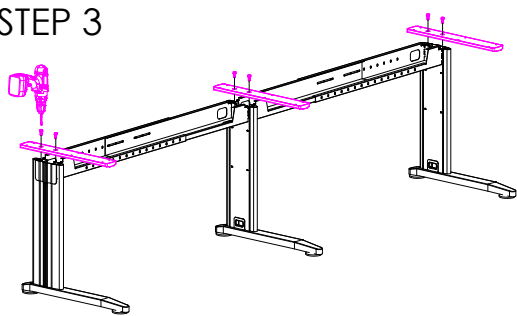

READY2GO

ASSEMBLY INSTRUCTIONS
cSpace Inline Single Sided
CS-INS-2

A		x2	B		x3	C		x2
D		x18	G		x4	E		x8
F		x4	H		x8	I		x8

STEP 1

STEP 4

STEP 2

STEP 5

STEP 3

STEP 6

CAUTION:
HEAVY

2 PERSON HEAVY
ASSEMBLY

READY2GO FURNITURE

PRODUCT CODE:
CS-INS157-2
ASSEMBLY INSTRUCTION-PART 1
ASSEMBLED SIZE:
3000L x 750D x 725H

REMARKS:
CS-L750 + CS-B1218 + INT157
© 2018
READY TO GO FURNITURE PTY LTD

J		x2	K		*PACKED INSIDE THE PARTITION	x6
L		x1	M		SL-BR520SM	x4
O		x1	N		SL-BR520TM	x2

STEP 7

STEP 9

STEP 10

STEP 8

BRACKET OPTION
(SL-BR520CL)

PLASTIC JOIN CLOSE
T-1X

STEP 11

STEP 12

CAUTION:
HEAVY

2 PERSON HEAVY
ASSEMBLY

READY2GO FURNITURE

PRODUCT CODE:
CS-INS157-2
ASSEMBLY INSTRUCTION-PART 2
ASSEMBLED SIZE:
3000L x 750D x 725H

REMARKS:
CS-L750 + CS-B1218 + INT157
© 2018
READY TO GO FURNITURE PTY LTD