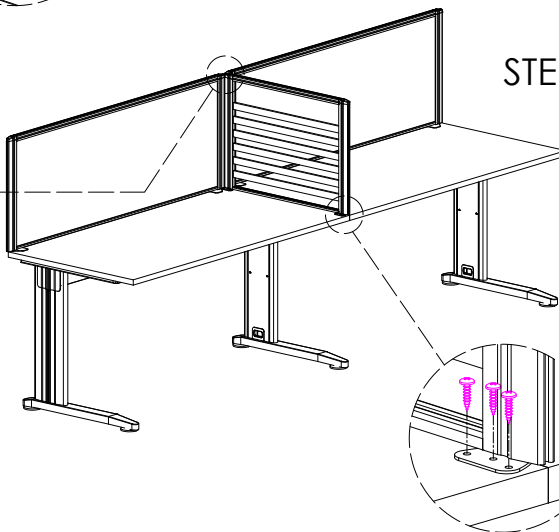

READY2GO

ASSEMBLY INSTRUCTIONS
cSpace Inline Single Sided
CS-INS-2

A		x2	B		x3	C		x2
D		x18	G		x4	E		x8
F		x4	H		x8	I		x8

STEP 1

STEP 4

STEP 2

STEP 5

STEP 3

J		x2	K		*PACKED INSIDE THE PARTITION	x6
L		x1	M		SL-BR520SM	x4
O		x1	N		SL-BR520TM	x2

STEP 7

STEP 9

STEP 10

STEP 8

BRACKET OPTION
(SL-BR520CL)

PLASTIC JOIN CLOSE
T-1X

STEP 11

STEP 12

CAUTION:
HEAVY

2 PERSON HEAVY
ASSEMBLY

READY2GO FURNITURE

PRODUCT CODE:
CS-INS157-2
ASSEMBLY INSTRUCTION-PART 2
ASSEMBLED SIZE:
3000L x 750D x 725H

REMARKS:
CS-L750 + CS-B1218 + INT157
© 2018
READY TO GO FURNITURE PTY LTD