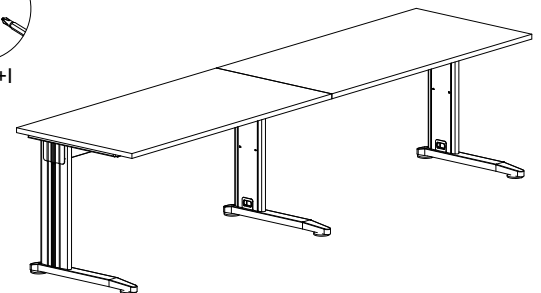

READY2GO

ASSEMBLY INSTRUCTIONS
cSpace Inline Single Sided
CS-INS-2

A		x2	B		x3	C		x2
D		x18	G		x4	E		x8
F		x4	H		x8	I		x8

STEP 1

STEP 4

STEP 2

STEP 5

STEP 3

STEP 6

CAUTION:
HEAVY

2 PERSON HEAVY
ASSEMBLY

READY2GO FURNITURE

PRODUCT CODE:
CS-INS157-2
ASSEMBLY INSTRUCTION-PART 1
ASSEMBLED SIZE:
3000L x 750D x 725H

REMARKS:
CS-L750 + CS-B1218 + INT157
© 2018
READY TO GO FURNITURE PTY LTD

J		x2	K		*PACKED INSIDE THE PARTITION	x6
L		x1	M		SL-BR520SM	x4
O		x1	N		SL-BR520TM	x2

STEP 7

STEP 9

STEP 10

STEP 8

BRACKET OPTION
(SL-BR520CL)

PLASTIC JOIN CLOSE
T-1X

STEP 11

STEP 12

CAUTION:
HEAVY

2 PERSON HEAVY
ASSEMBLY

READY2GO FURNITURE

PRODUCT CODE:
CS-INS157-2
ASSEMBLY INSTRUCTION-PART 2
ASSEMBLED SIZE:
3000L x 750D x 725H

REMARKS:
CS-L750 + CS-B1218 + INT157
© 2018
READY TO GO FURNITURE PTY LTD