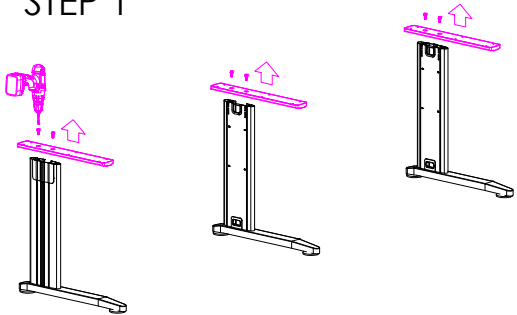

READY2GO

ASSEMBLY INSTRUCTIONS
cSpace Inline Single Sided
CS-INS-2

A		x2	B		x3	C		x2
D		x18	G		x4	E		x8
F		x4	H		x8	I		x8

STEP 1

STEP 4

STEP 2

STEP 5

STEP 3

STEP 6

CAUTION:
HEAVY

2 PERSON HEAVY
ASSEMBLY

READY2GO FURNITURE

PRODUCT CODE:
CS-INS157-2
ASSEMBLY INSTRUCTION-PART 1
ASSEMBLED SIZE:
3000L x 750D x 725H

REMARKS:
CS-L750 + CS-B1218 + INT157
© 2018
READY TO GO FURNITURE PTY LTD

J		x2	K		*PACKED INSIDE THE PARTITION	x6
L		x1	M		SL-BR520SM	x4
O		x1	N		SL-BR520TM	x2

STEP 7

STEP 9

STEP 10

STEP 8

BRACKET OPTION
(SL-BR520CL)

PLASTIC JOIN CLOSE
T-1X

STEP 11

STEP 12

CAUTION:
HEAVY

2 PERSON HEAVY
ASSEMBLY

READY2GO FURNITURE

PRODUCT CODE:
CS-INS157-2
ASSEMBLY INSTRUCTION-PART 2
ASSEMBLED SIZE:
3000L x 750D x 725H

REMARKS:
CS-L750 + CS-B1218 + INT157
© 2018
READY TO GO FURNITURE PTY LTD