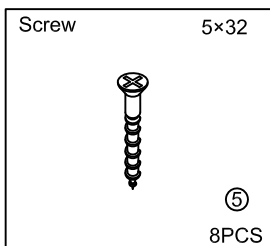

READY2GO

ASSEMBLY INSTRUCTIONS
P END Desk
R20-DKP219

1

2

3