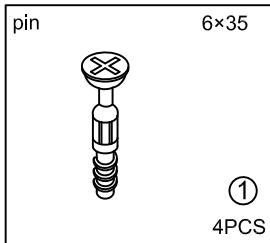

READY2GO

ASSEMBLY INSTRUCTIONS
P END Desk
R20-DKP219

1

2

3