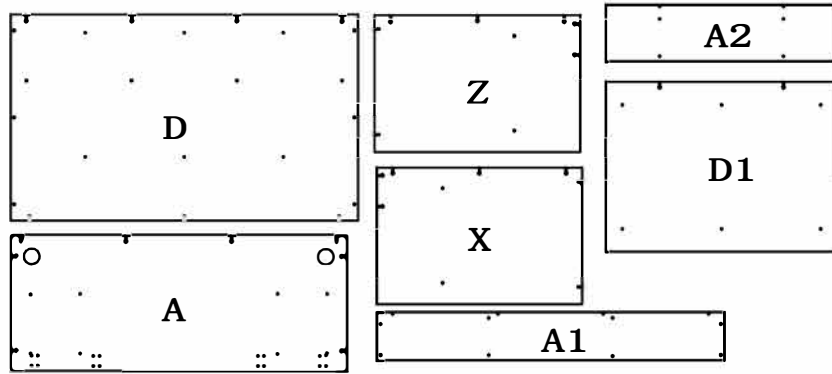

MODEL# NRC15-27K

ASSEMBLY INSTRUCTIONS

pin 6x35	CAM	Cam Cover	Adjustable Glide	Screw Bolt 6*30	Screw Bolt 6*50	cylinder 12*25
 1	 2	 3	 4	 5	 6	 7
22PCS	22PCS	22PCS	7PCS	4PCS	6PCS	6PCS

1 2

3 4

5

6

7