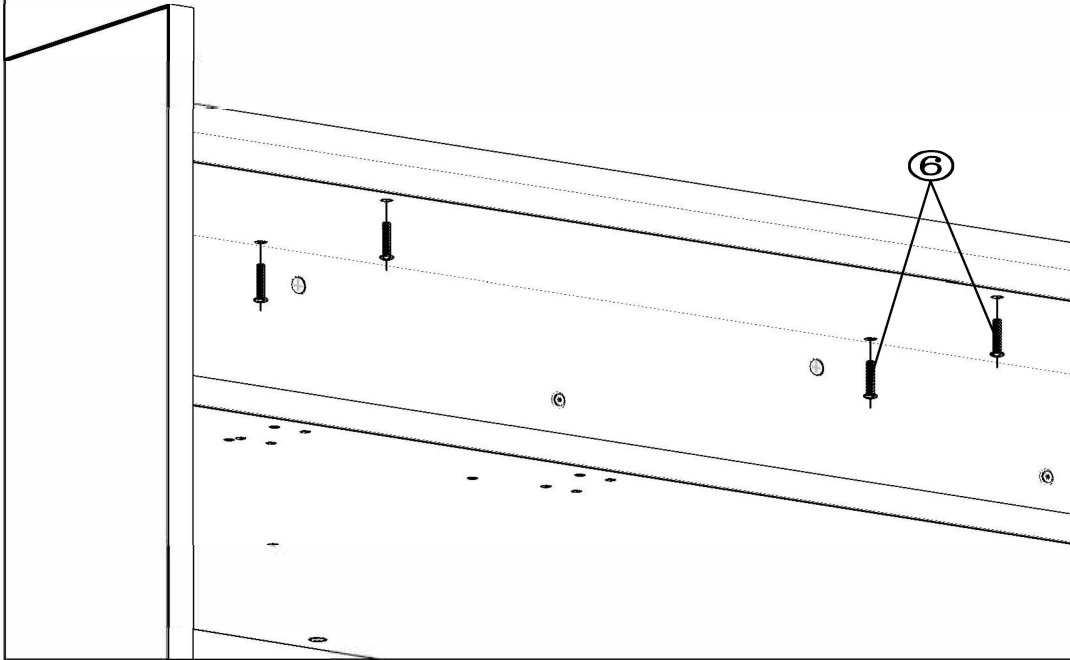

MODEL# NRC15-27K

ASSEMBLY INSTRUCTIONS

pin 6x35	CAM	Cam Cover	Adjustable Glide	Screw Bolt 6*30	Screw Bolt 6*50	cylinder 12*25
 1	 2	 3	 4	 5	 6	 7
22PCS	22PCS	22PCS	7PCS	4PCS	6PCS	6PCS

1 2

3 4

5

6

7