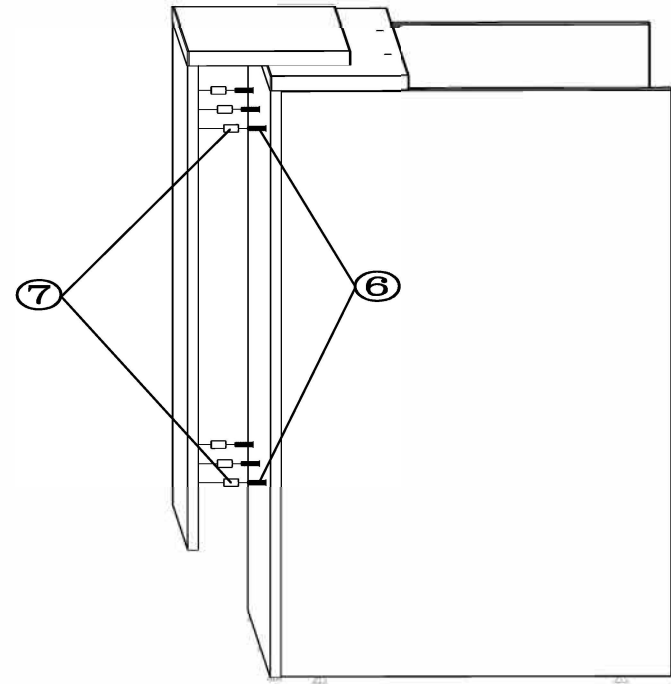

MODEL# NRC15-27K

ASSEMBLY INSTRUCTIONS

pin 6x35	CAM	Cam Cover	Adjustable Glide	Screw Bolt 6*30	Screw Bolt 6*50	cylinder 12*25
 1	 2	 3	 4	 5	 6	 7
22PCS	22PCS	22PCS	7PCS	4PCS	6PCS	6PCS

1 2

3 4

5

6

7