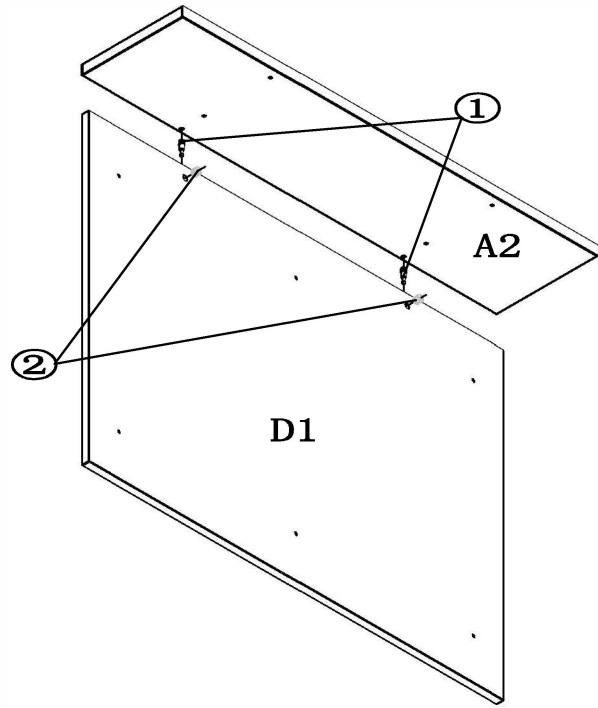

MODEL# NRC15-27K

ASSEMBLY INSTRUCTIONS

pin 6x35	CAM	Cam Cover	Adjustable Glide	Screw Bolt 6*30	Screw Bolt 6*50	cylinder 12*25
 1	 2	 3	 4	 5	 6	 7
22PCS	22PCS	22PCS	7PCS	4PCS	6PCS	6PCS

1 2

3 4

5

6

7