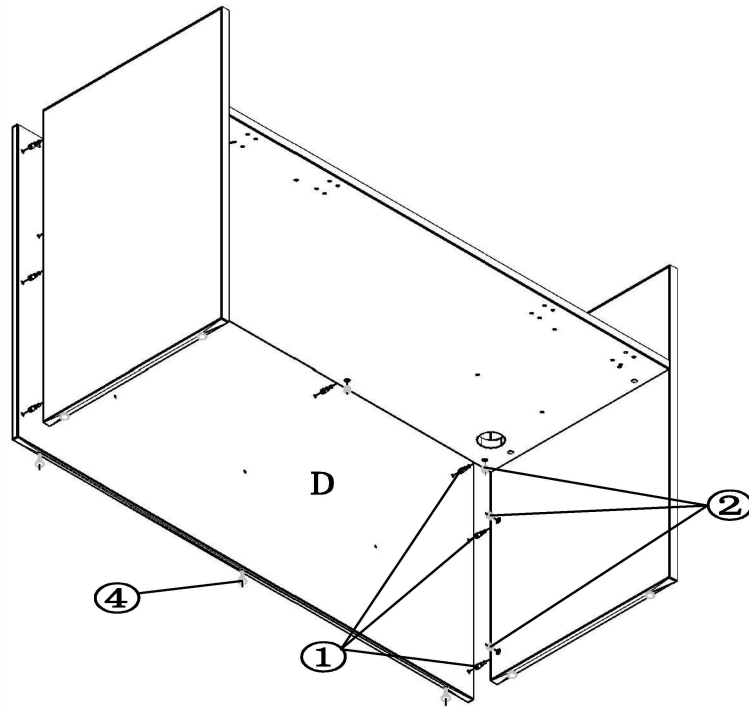

MODEL# NRC15-27K

ASSEMBLY INSTRUCTIONS

pin 6x35	CAM	Cam Cover	Adjustable Glide	Screw Bolt 6*30	Screw Bolt 6*50	cylinder 12*25
 1	 2	 3	 4	 5	 6	 7
22PCS	22PCS	22PCS	7PCS	4PCS	6PCS	6PCS

1 2

3 4

5

6

7