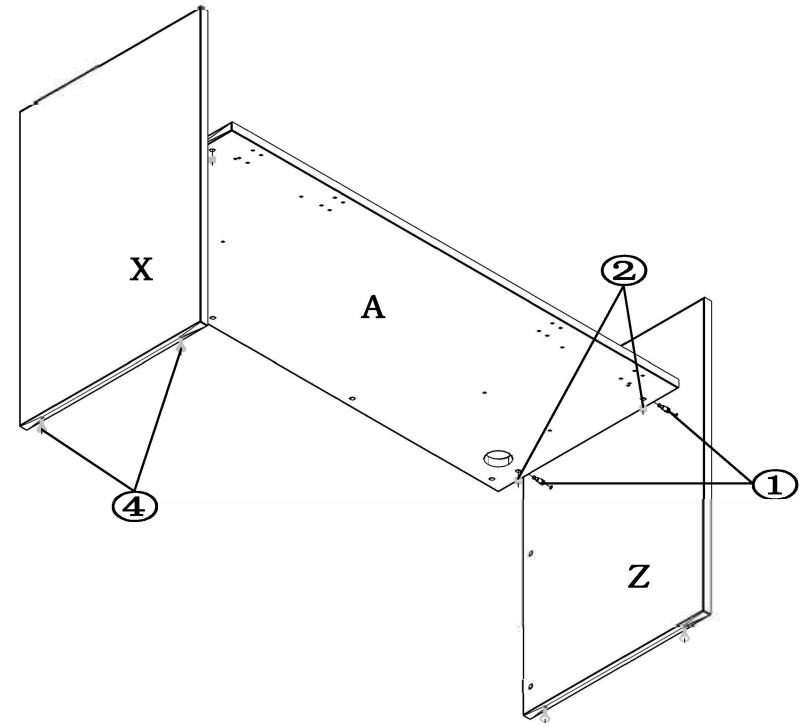

MODEL# NRC15-27K

ASSEMBLY INSTRUCTIONS

pin 6x35	CAM	Cam Cover	Adjustable Glide	Screw Bolt 6*30	Screw Bolt 6*50	cylinder 12*25
 1	 2	 3	 4	 5	 6	 7
22PCS	22PCS	22PCS	7PCS	4PCS	6PCS	6PCS

1 2

3 4

5

6

7