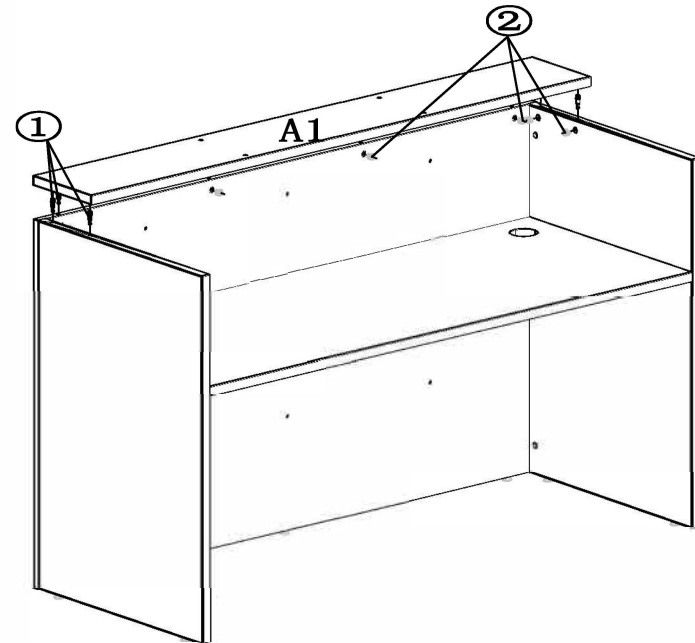

MODEL# NRC15-27K

ASSEMBLY INSTRUCTIONS

pin 6x35	CAM	Cam Cover	Adjustable Glide	Screw Bolt 6*30	Screw Bolt 6*50	cylinder 12*25
 1	 2	 3	 4	 5	 6	 7
22PCS	22PCS	22PCS	7PCS	4PCS	6PCS	6PCS

1 2

3 4

5

6

7