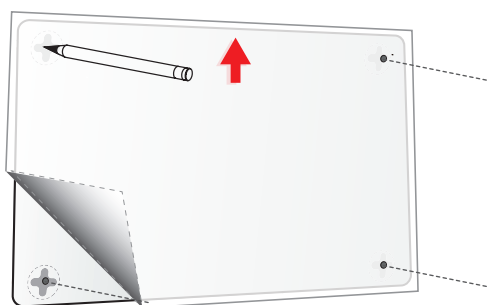

Easy installation using template

1. Place paper template on back of glassboard and mark holes