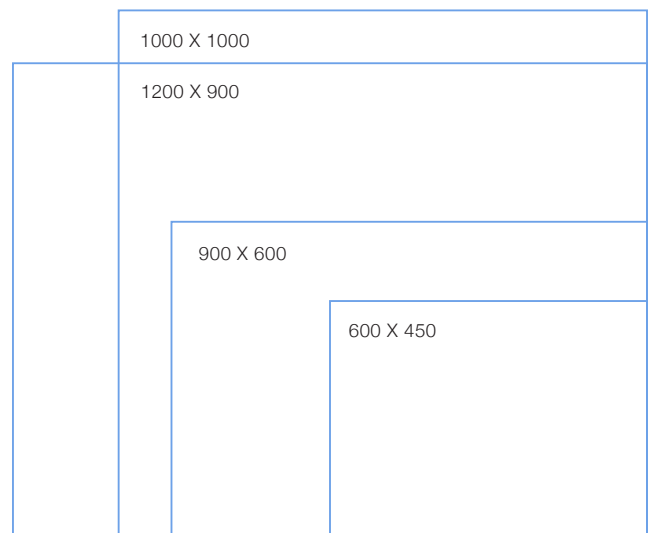

ACCÉNT Glass Whiteboard

The modern frameless alternative to traditional whiteboards

Using a direct to wall mounting system with no visible fixtures and no holes in the glass, the Accent Glass Whiteboards presents a seamless writing surface to compliment your work environment.

- Concealed easy wall mounting landscape or portrait
- Toughened Ultra white 4mm safety glass
- Polished edges and rounded corners
- Magnetic surface
- Includes perspex pen tray 250x60mm
- 5 year warranty
- Easy installation with drilling template and fixings

Code	Description	Size (mm)
VGA6045	Accént Ultra White Glassboard	600 x 450
VGA9060	Accént Ultra White Glassboard	900 x 600
VGA1010	Accént Ultra White Glassboard	1000 x 1000
VGA1290	Accént Ultra White Glassboard	1200 x 900