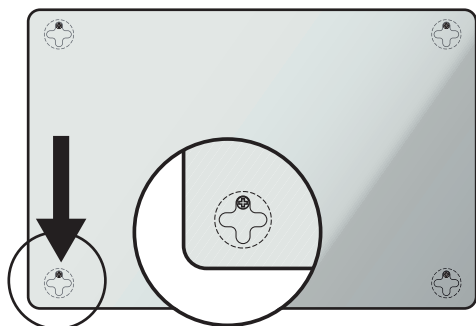

4. Position holes over fittings and pull down into place