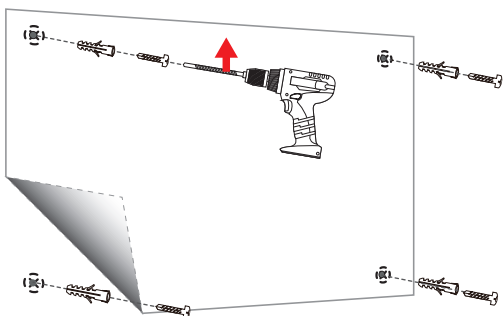

2. Stick template on wall and drill holes, insert wall plugs & screws