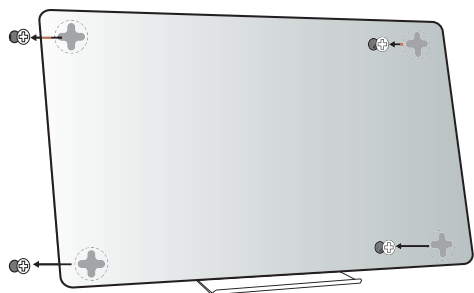

ACCÉNT Glass Whiteboard

The modern frameless alternative to traditional whiteboards

Using a direct to wall mounting system with no visible fixtures and no holes in the glass, the Accent Glass Whiteboards presents a seamless writing surface to compliment your work environment.

The toughened safety glass is low iron content providing a true ultra white colour. Polished edges and smooth corner tips provide the quality finishing touches. Galvanised steel backing allows Glassboard™ magnets to be used to attach your paper notes. The non-porous glass will provide years of easy quick clean - no ghosting writing surface.

- Concealed easy wall mounting landscape or portrait
- Toughened Ultra white 4mm safety glass
- Polished edges and rounded corners
- Magnetic surface
- Includes perspex pen tray 250x60mm
- 5 year warranty
- Easy installation with drilling template and fixings

Easy installation using template

1. Place paper template on back of glassboard and mark holes

2. Stick template on wall and drill holes, insert wall plugs & screws

3. Stick pen tray to rear of board and screw in fittings