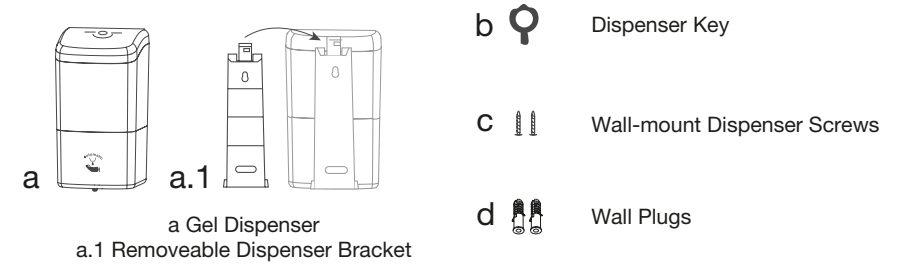

Installation Instructions HSDW-1

Wall-Mount Gel Sanitiser Dispenser Unit

PARTS

Required (not included)

Included

STEPS: MOUNTING TO WALL

STEPS: OPERATING DISPENSER

Note: Designed for GEL Sanitiser ONLY. Use of other Sanitising Solutions other than GEL will differ amount dispensed.