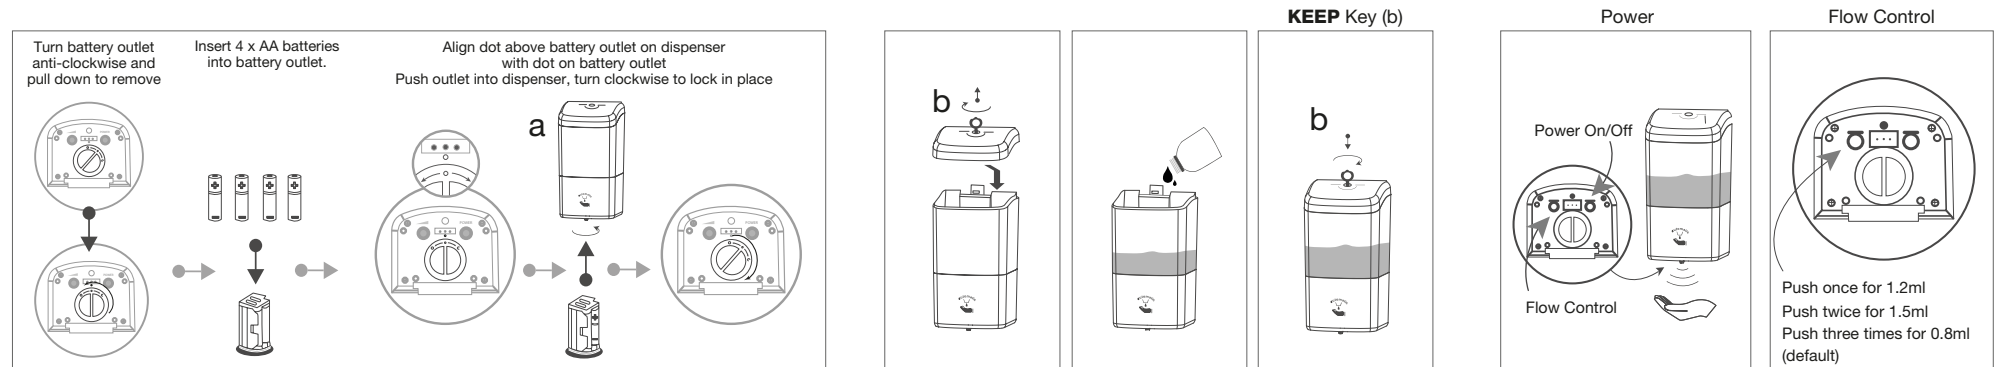

Installation Instructions HSDW-1

Wall-Mount Gel Sanitiser Dispenser Unit

PARTS

Required (not included)

Included

STEPS: MOUNTING TO WALL

STEPS: OPERATING DISPENSER

Note: Designed for GEL Sanitiser ONLY. Use of other Sanitising Solutions other than GEL will differ amount dispensed.