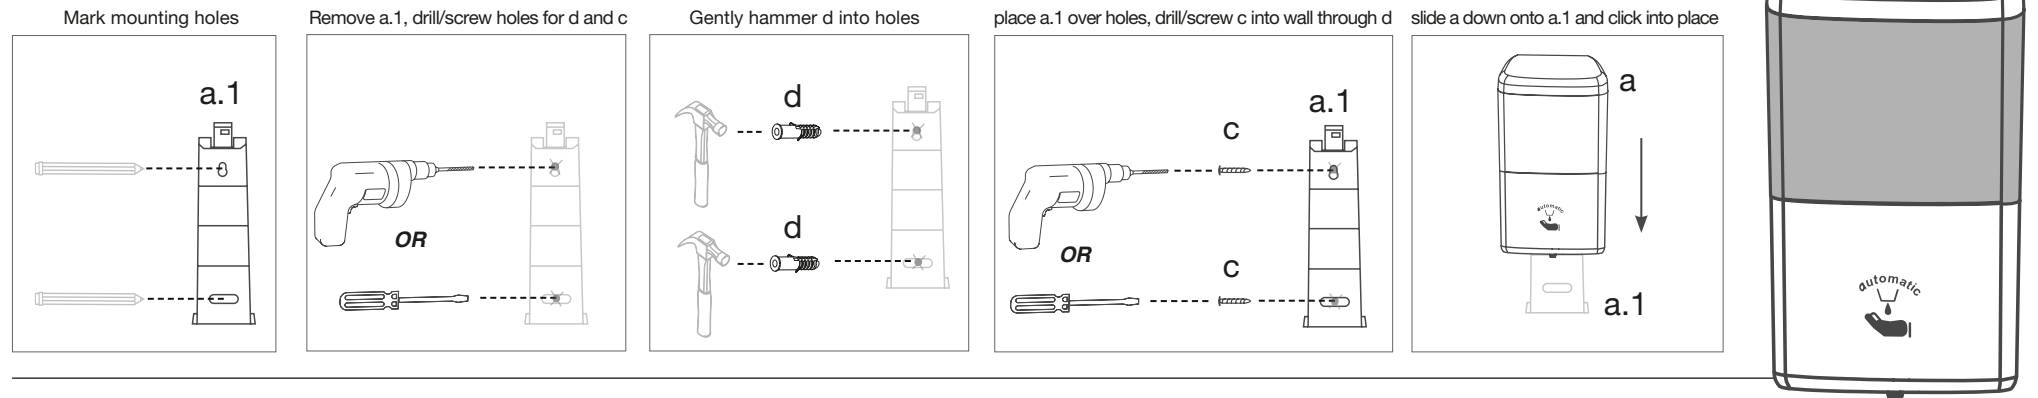

Installation Instructions HSDW-1

Wall-Mount Gel Sanitiser Dispenser Unit

PARTS

Required (not included)

Included

STEPS: MOUNTING TO WALL

STEPS: OPERATING DISPENSER

Note: Designed for GEL Sanitiser ONLY. Use of other Sanitising Solutions other than GEL will differ amount dispensed.