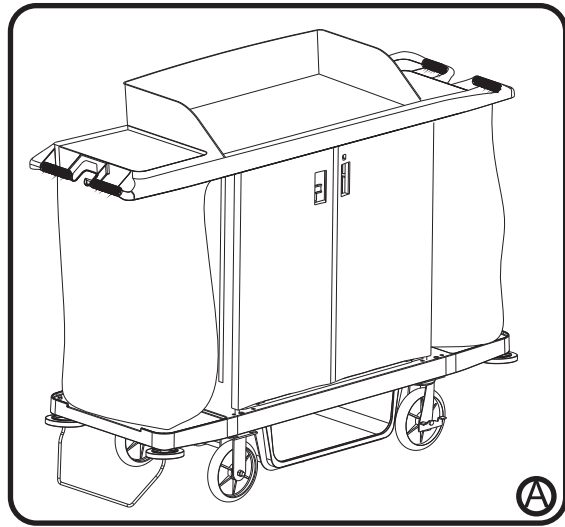

Hard Front Housekeeping Trolley

ASSEMBLY INSTRUCTIONS

Product Code: 722472

Part (pcs)

-  Ax4
-  Bx16
-  Cx2
-  Dx2
-  Ex20
-  Fx4
-  Gx20
-  Hx4
-  Jx16
-  Kx12
-  Lx8
-  M x1
(13mm spanner)
-  N x1
(No. 2 Phillips screwdriver)