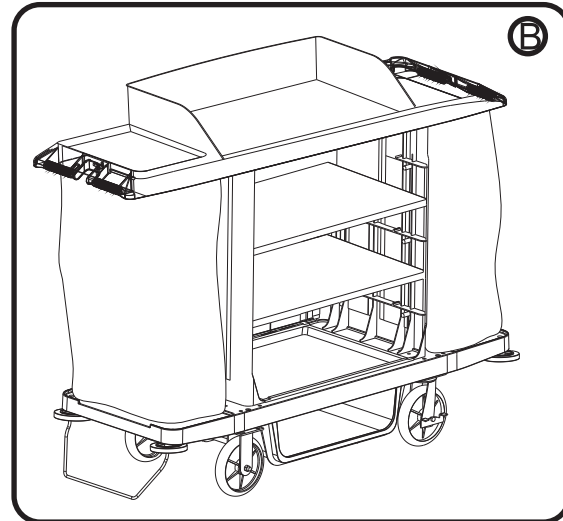

Hard Front Housekeeping Trolley

ASSEMBLY INSTRUCTIONS

Product Code: 722472

Part (pcs)

-  Ax4
-  Bx16
-  Cx2
-  Dx2
-  Ex20
-  Fx4
-  Gx20
-  Hx4
-  Jx16
-  Kx12
-  Lx8
-  M x1
(13mm spanner)
-  N x1
(No. 2 Phillips screwdriver)