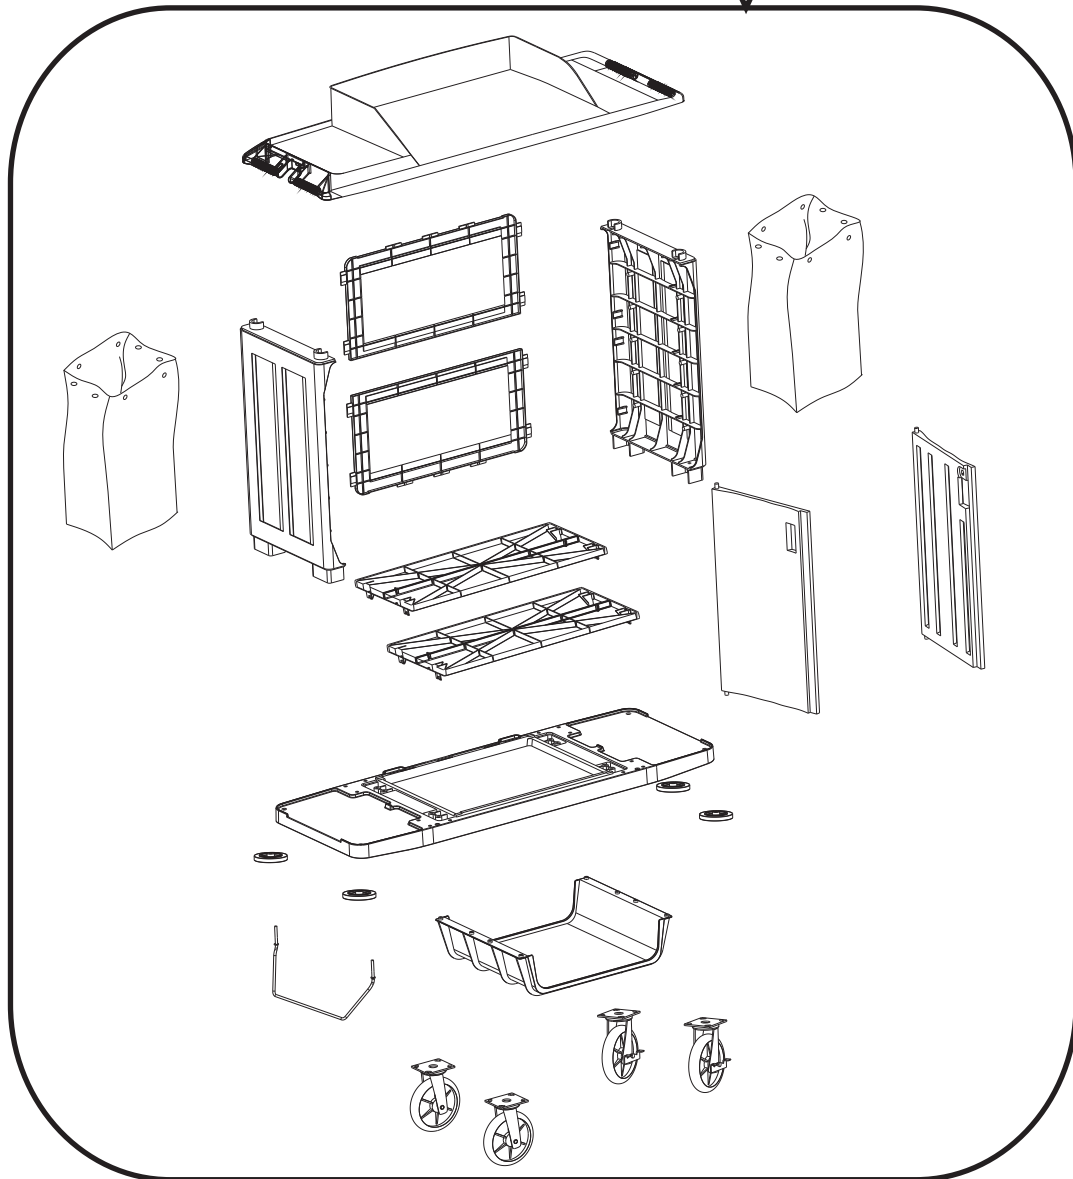

Hard Front Housekeeping Trolley

ASSEMBLY INSTRUCTIONS

Product Code: 722472

Part (pcs)

-  Ax4
-  Bx16
-  Cx2
-  Dx2
-  Ex20
-  Fx4
-  Gx20
-  Hx4
-  Jx16
-  Kx12
-  Lx8
-  M x1
(13mm spanner)
-  N x1
(No. 2 Phillips screwdriver)